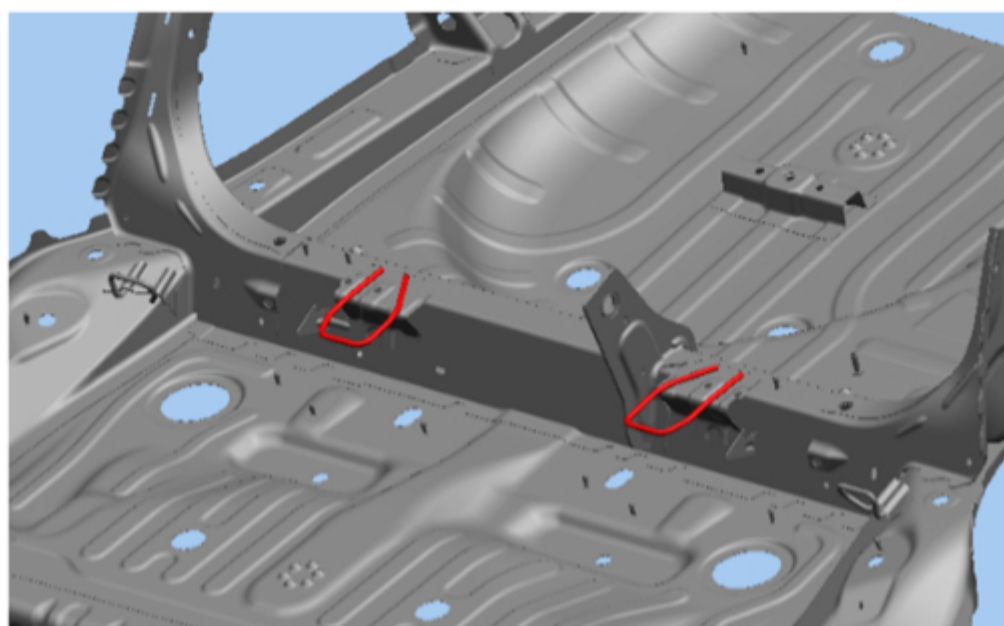

Bulletin No.: PIT5995
Published date: 03/27/2023

Preliminary Information

PIT5995 Dealer Information for Location of Rear Child Seat Anchor

Product Investigation Review Required

Models

Brand:	Model:	Model Years:	VIN:		Engine:	Transmissions:
			from	to		
Buick	Encore GX	2020 - 2024	All	All	All	All
Chevrolet	Trax	2024	All	All	All	All
Chevrolet	Trailblazer	2021 - 2024	All	All	All	All

Involved Region or Country	North America
Condition	Some customers may comment that the rear child seat latch anchors are missing.

Correction:

Provided below is information for locating the lower rear child seat latch anchors.

Latch Anchors are welded onto the body #5 bar as seen below.

From the owner's manual, to assist in locating the lower anchors, each row anchor position has a label near the crease on the seat back.

The seat anchor is located in the creases as shown below.