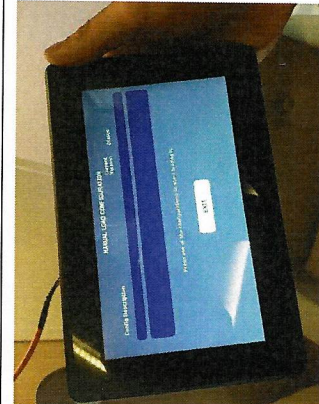

Created by Initial: MD

Verified: BH

Carefully remove the Firefly Multiplex panel by using a thin pry tool along the bottom edge, and popping out the bottom.

1

Once the Panel is removed, carefully pull it out for easier access. Insert the provided USB stick in the USB port.

2

Once the USB stick is connected, disconnect power to the Firefly Multiplex panel, either by unplugging the power connection, or by turning off the disconnect switch for the motorhome.

3

Once the power is disconnected, wait roughly 30 seconds, and reconnect power. The Multiplex screen should now show a screen similar to the one pictured.

4

Tap the files that show "Update Required". (Note: Some may update multiple files when tapped). Wait for the updates to complete

5

NOTE: If the screen looks similar to the screen pictured here, no update will be required. Press Exit.