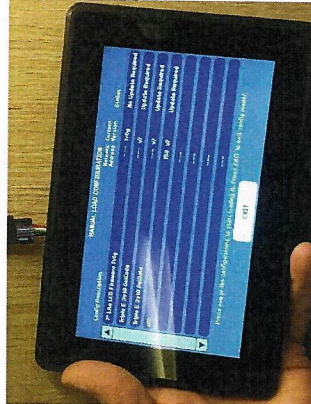

Once the power is disconnected, wait roughly 30 seconds, and reconnect power. The Multiplex screen should now show a screen similar to the one pictured.

4