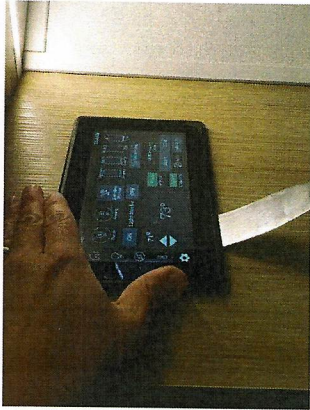

TRIPLE
RECREATIONAL VEHICLES

SOP02839

Updating Firefly G12 Firmware

Department: 32: Customer Service

People Required: 1

Time to Complete: 10min

Date Created: 6/17/20

Date Revised: 4/12/23

Created by Initial: MD

Verified: BH

Carefully remove the Firefly Multiplex panel by using a thin pry tool along the bottom edge, and popping out the bottom.

1