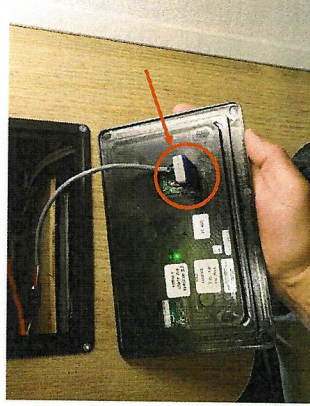

Once the Panel is removed, carefully pull it out for easier access. Insert the provided USB stick in the USB port.

2