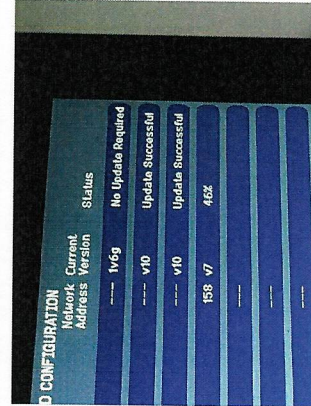

2

Once the USB stick is connected, disconnect power to the Firefly Multiplex panel, either by unplugging the power connection, or by turning off the disconnect switch for the motorhome.

3

Once the power is disconnected, wait roughly 30 seconds, and reconnect power. The Multiplex screen should now show a screen similar to the one pictured.

4

Tap the files that show "Update Required". (Note: Some may update multiple files when tapped). Wait for the updates to complete

5

NOTE: If the screen looks similar to the screen pictured here, no update will be required. Press Exit.