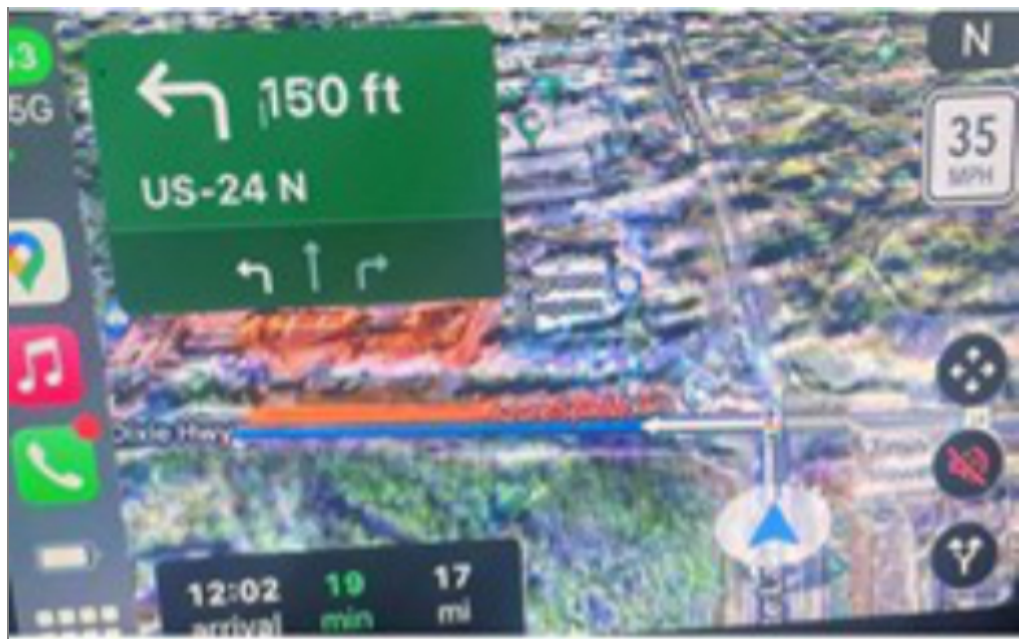

Involved Region or Country | North America

Additional Options (RPO) | IOR

Condition | Customers may notice at random times that their Apple CarPlay navigation apps may look distorted or not complete. See Photos below of potential examples but not limited to:

Note: Has been seen with Google maps satellite view

Cause

Engineering is aware of the distorted display view issue in Apple CarPlay Navigation Apps

Correction:

There is no fix at the present time.

To potentially mitigate the issue, customers can try to back out of the screen and cycle through a different app to come back to the screen and the issue may resolve itself for an undetermined period of time.

Labor Operation	Description	Labor Time
3487718	Apple CarPlay Navigation Apps blurry/distorted – IOR radio	0.2 Hr.
*This is a unique Labor Operation for Bulletin use only.		

Customer Information

Please communicate to the customer that we apologize for this inconvenience and that General Motors is currently evaluating this concern. This PI will be updated with additional details as they become available.