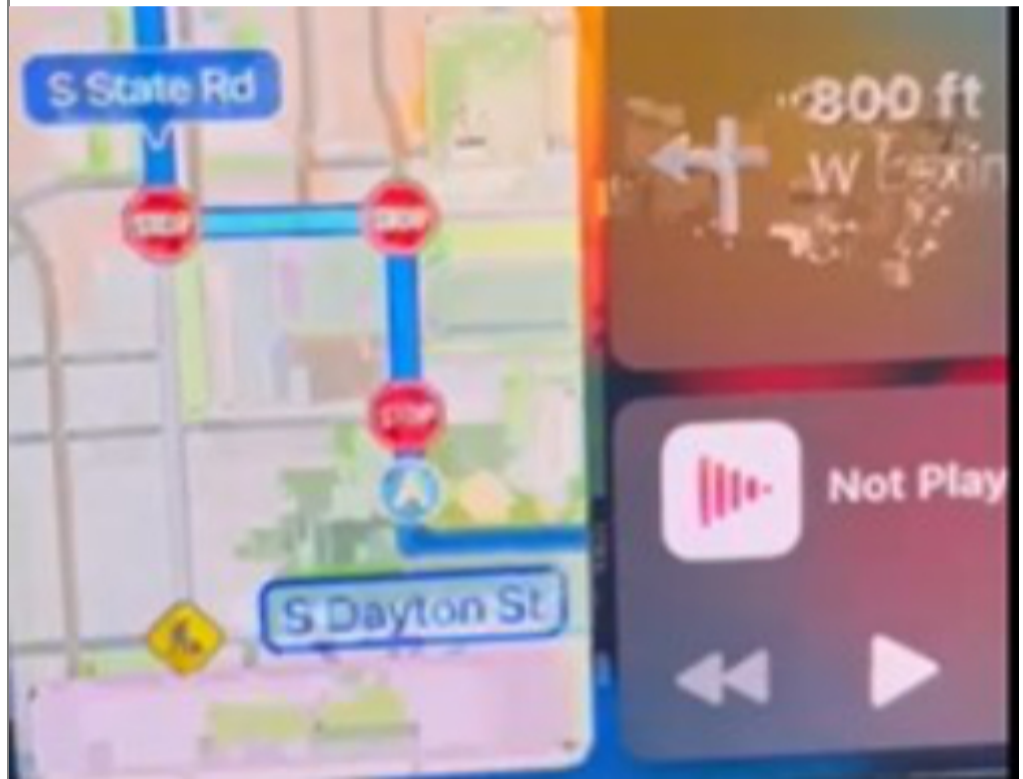

Preliminary Information

PIC6486A Apple CarPlay Projection Pixilated/Blurry/Distorted – IOR Radio

Proactive

Models

Brand:	Model:	Model Years:	VIN:		Engine:	Transmissions:
			from	to		
Buick	Encore GX	2022 - 2023	All	All	All	All
Chevrolet	Blazer	2022 - 2023	All	All	All	All
Chevrolet	Camaro	2022 - 2023	All	All	All	All
Chevrolet	Equinox	2022 - 2023	All	All	All	All
Chevrolet	Malibu	2022 - 2023	All	All	All	All
Chevrolet	Trailblazer	2022 - 2023	All	All	All	All
Chevrolet	Traverse	2022 - 2023	All	All	All	All
Chevrolet	Trax	2022 - 2023	All	All	All	All
GMC	Acadia	2022 - 2023	All	All	All	All
GMC	Terrain	2022 - 2023	All	All	All	All

Involved Region or Country | North America

Additional Options (RPO) | IOR

Condition | Customers may notice at random times that their Apple CarPlay navigation apps may look distorted or not complete. See Photos below of potential examples but not limited to:

Note: Has been seen with Google maps satellite view

Cause

Engineering is aware of the distorted display view issue in Apple CarPlay Navigation Apps

Correction:

There is no fix at the present time.

To potentially mitigate the issue, customers can try to back out of the screen and cycle through a different app to come back to the screen and the issue may resolve itself for an undetermined period of time.