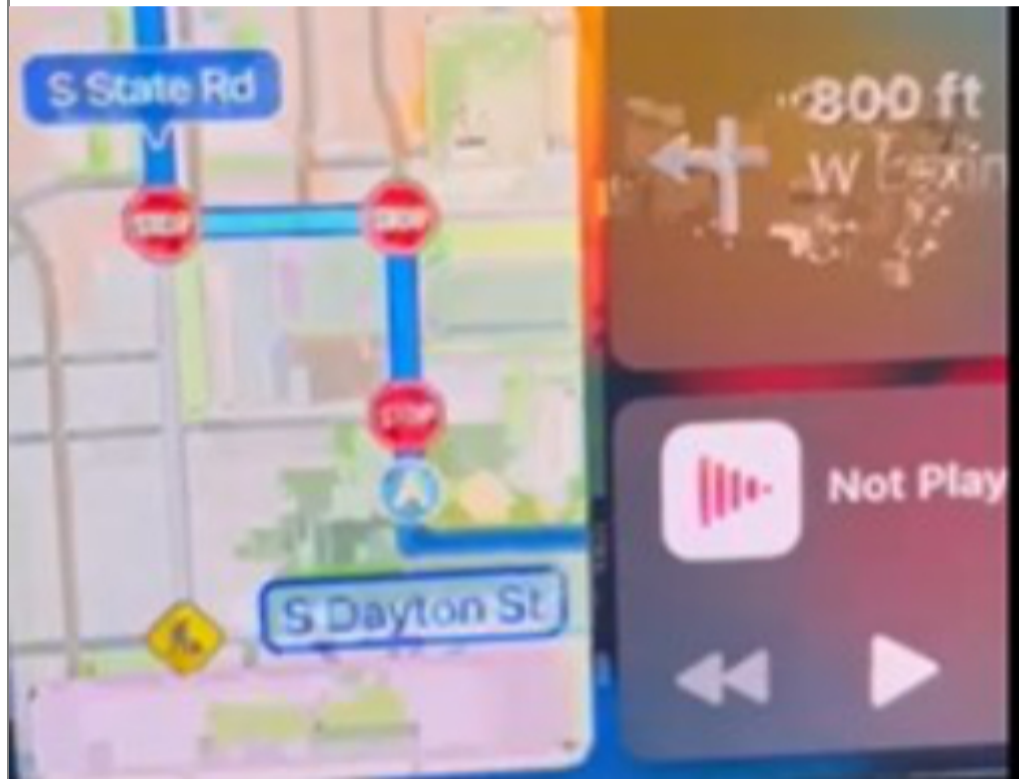

Bulletin No.: PIC6486B

Published date: N/A

Preliminary Information

PIC6486B Apple CarPlay Projection Pixilated/Blurry/Distorted – IOR Radio

Proactive

Models

Brand:	Model:	Model Years:	VIN:		Engine:	Transmissions:
			from	to		
Buick	Encore GX	2022 - 2023	All	All	All	All
Chevrolet	Blazer	2022 - 2023	All	All	All	All
Chevrolet	Camaro	2022 - 2023	All	All	All	All
Chevrolet	Equinox	2022 - 2023	All	All	All	All
Chevrolet	Malibu	2022 - 2023	All	All	All	All
Chevrolet	Trailblazer	2022 - 2023	All	All	All	All
Chevrolet	Traverse	2022 - 2023	All	All	All	All
Chevrolet	Trax	2022 - 2023	All	All	All	All
GMC	Acadia	2022 - 2023	All	All	All	All
GMC	Terrain	2022 - 2023	All	All	All	All

Involved Region or Country: North America

Additional Options (RPO): IOR

Condition: Customers may notice at random times that their Apple CarPlay navigation apps may look distorted or not complete. See Photos below of potential examples but not limited to:

Note: Has been seen with Google maps satellite view

Cause

Engineering is aware of the distorted display view issue in Apple CarPlay Navigation Apps

Correction:

There is no fix at the present time.

To potentially mitigate the issue, customers can try to back out of the screen and cycle through a different app to come back to the screen and the issue may resolve itself for an undetermined period of time.