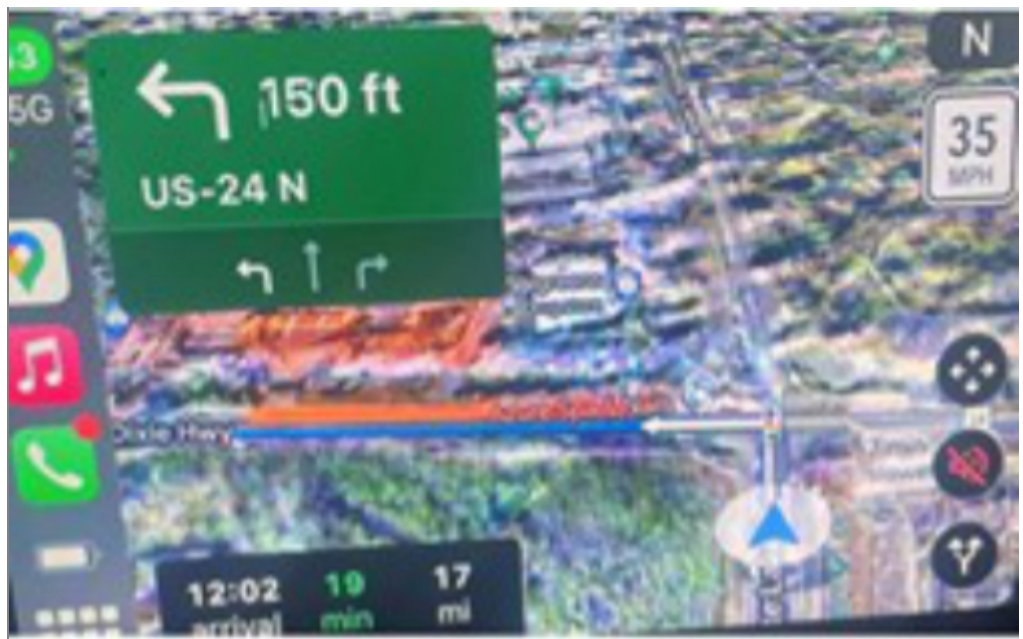

Bulletin No.: PIC6486B

Published date: N/A

Preliminary Information

PIC6486B Apple CarPlay Projection Pixilated/Blurry/Distorted – IOR Radio

Proactive

Models

Brand:	Model:	Model Years:	VIN:		Engine:	Transmissions:
			from	to		
Buick	Encore GX	2022 - 2023	All	All	All	All
Chevrolet	Blazer	2022 - 2023	All	All	All	All
Chevrolet	Camaro	2022 - 2023	All	All	All	All
Chevrolet	Equinox	2022 - 2023	All	All	All	All
Chevrolet	Malibu	2022 - 2023	All	All	All	All
Chevrolet	Trailblazer	2022 - 2023	All	All	All	All
Chevrolet	Traverse	2022 - 2023	All	All	All	All
Chevrolet	Trax	2022 - 2023	All	All	All	All
GMC	Acadia	2022 - 2023	All	All	All	All
GMC	Terrain	2022 - 2023	All	All	All	All

Involved Region or Country: North America

Additional Options (RPO): IOR

Condition: Customers may notice at random times that their Apple CarPlay navigation apps may look distorted or not complete. See Photos below of potential examples but not limited to:

Note: Has been seen with Google maps satellite view

Cause

Engineering is aware of the distorted display view issue in Apple CarPlay Navigation Apps

Correction:

There is no fix at the present time.

To potentially mitigate the issue, customers can try to back out of the screen and cycle through a different app to come back to the screen and the issue may resolve itself for an undetermined period of time.

Labor Operation	Description	Labor Time
3487718	Apple CarPlay Navigation Apps blurry/distorted – IOR radio	0.2 Hr.
*This is a unique Labor Operation for Bulletin use only.		

Customer Information

Please communicate to the customer that we apologize for this inconvenience and that General Motors is currently evaluating this concern. This PI will be updated with additional details as they become available.