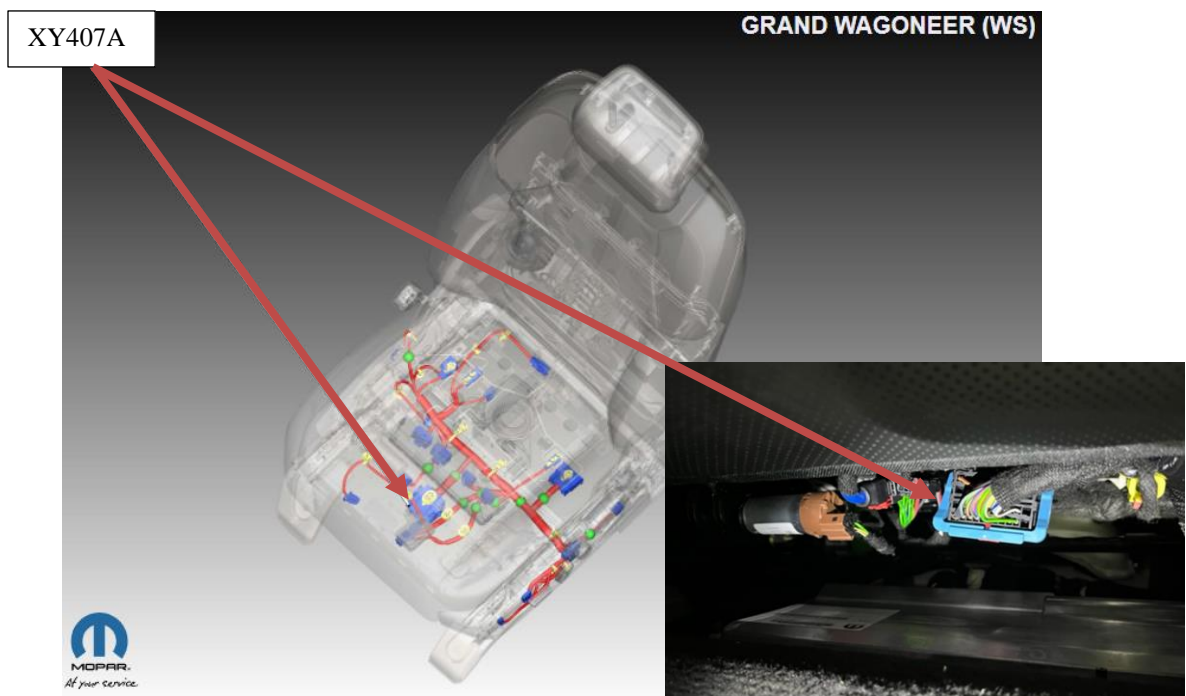

## STAR ONLINE PUBLICATION

**Case Number:** S220800004 REV. A

**Release Date:** December 2022

**Symptom/Vehicle Issue:** Adjustable Pedals Cannot Be Adjusted, Power Tilt Steering Will Not Adjust

**Customer Complaint/Technician Observation:** Owner complains the adjustable pedals and/or tilt steering will not adjust or recall memory settings. Technician may or may not have Diagnostic Trouble Codes (DTCs).

**Repair Procedure:** Inspect the XY407A black 40-way connector for any Terminals Pushed Out (TPOs). Secure any loose or pushed out terminals, no parts required.

This document does not authorize warranty repairs. This communication documents a record of past experiences. STAR Online does not provide any conclusions about what is wrong with the vehicle. Rather, it captures all previous cases known that appear to be similar or related to the vehicle symptom / condition. You are the expert, and you are responsible for deciding on the appropriate course of action.