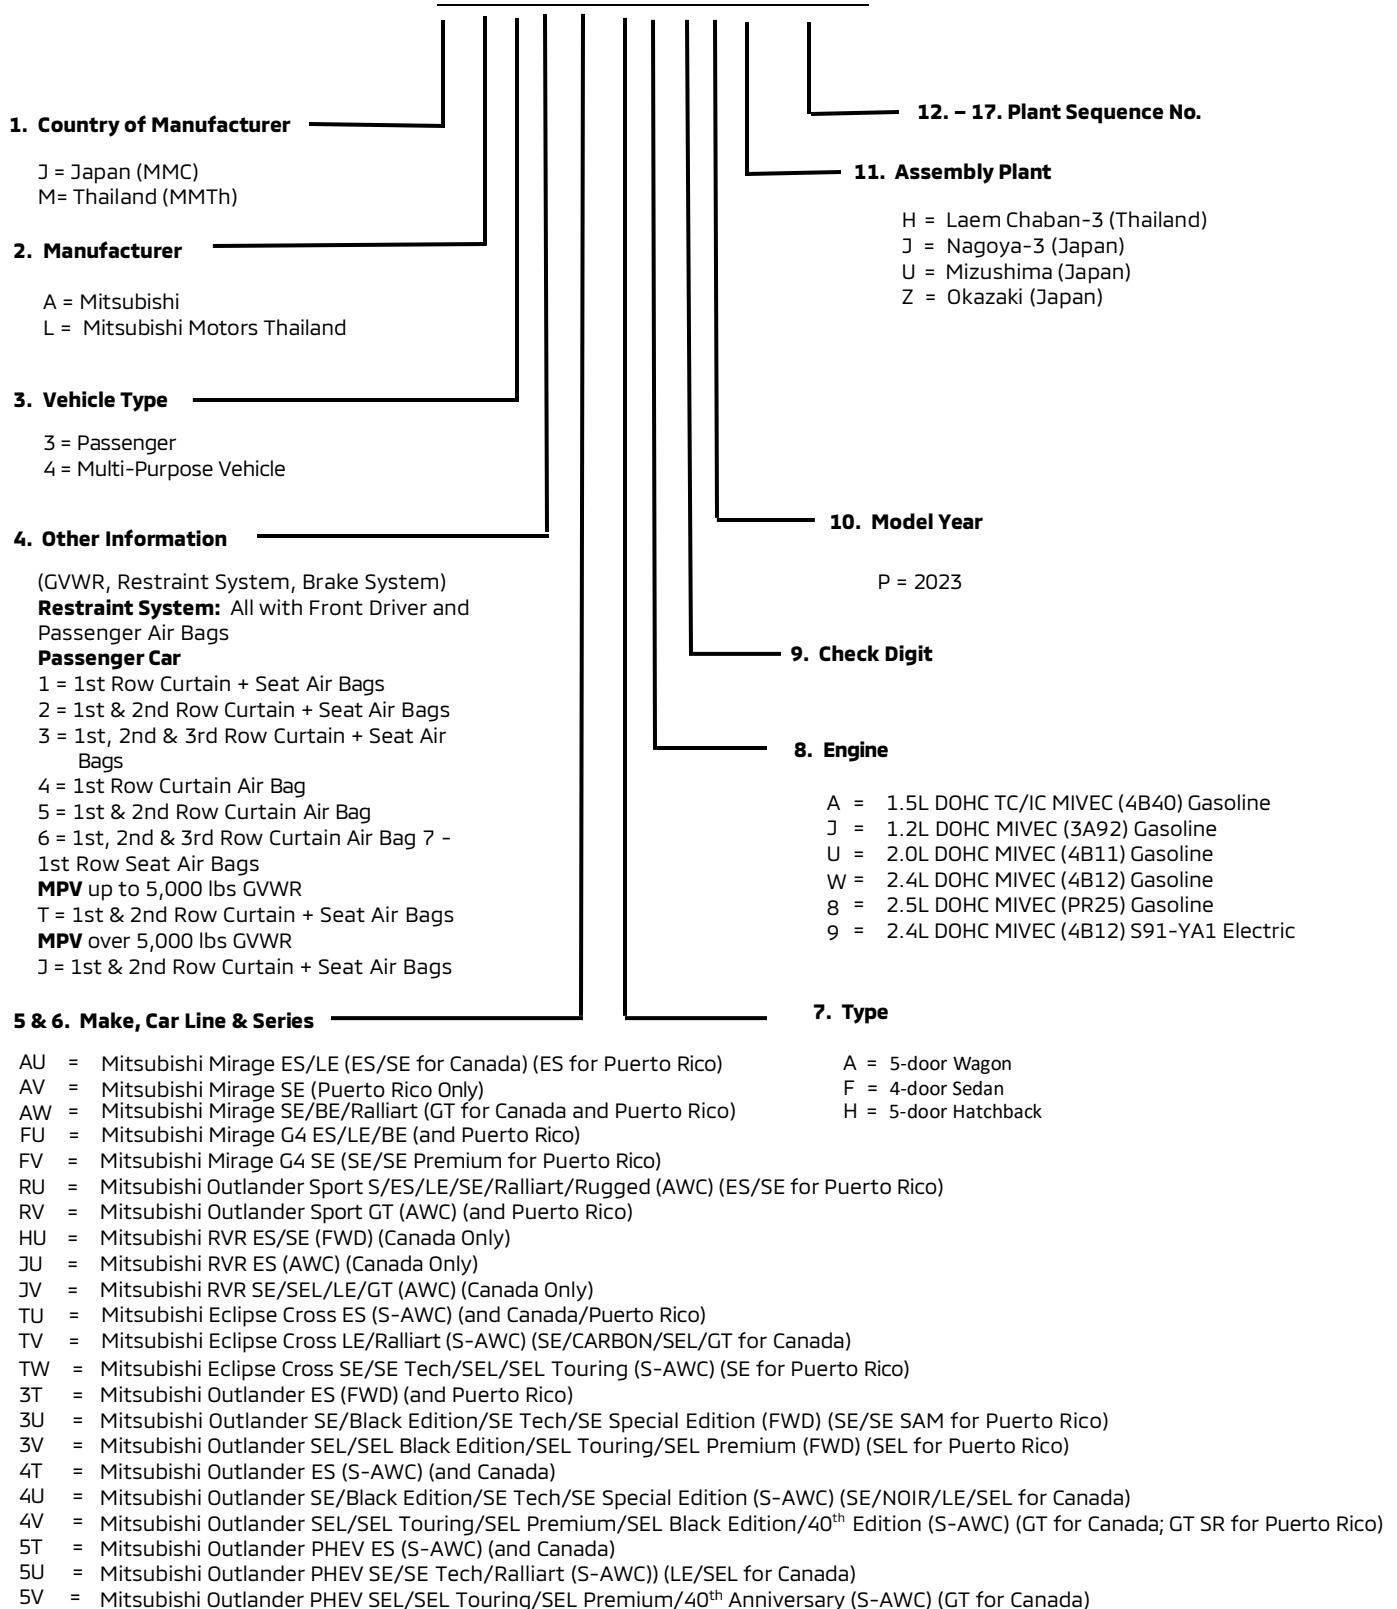

2023 MODEL VIN CODES

This VIN chart is available online at www.mitsubishicars.com.
 Select "Owners" ⇒ "Support" ⇒ "VIN Information", then select the appropriate year.

Use this chart to decode Vehicle Identification Numbers for 2023 model year vehicles

VEHICLE IDENTIFICATION NUMBER J A 4 A D3 A U * P J 123456

This information is subject to change without notice.
 © 2022 Mitsubishi Motors North America, Inc.