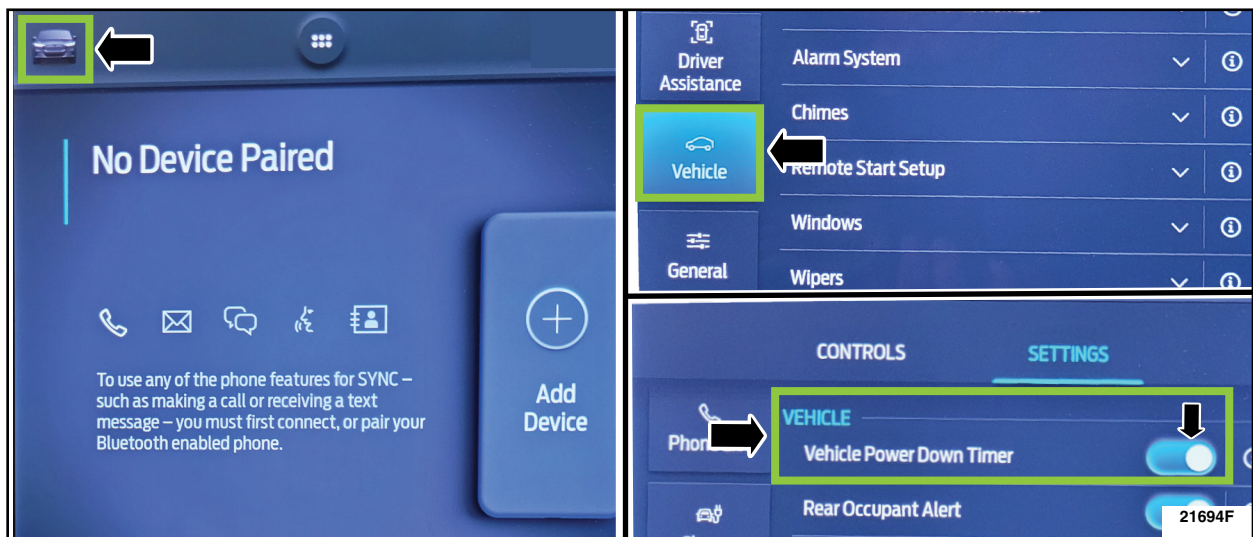

- For Mach-E vehicles, from the center stack press the vehicle icon in the upper left corner > select the vehicle setting tab > and turn off the vehicle power down setting. See Figure 2.

FIGURE 2