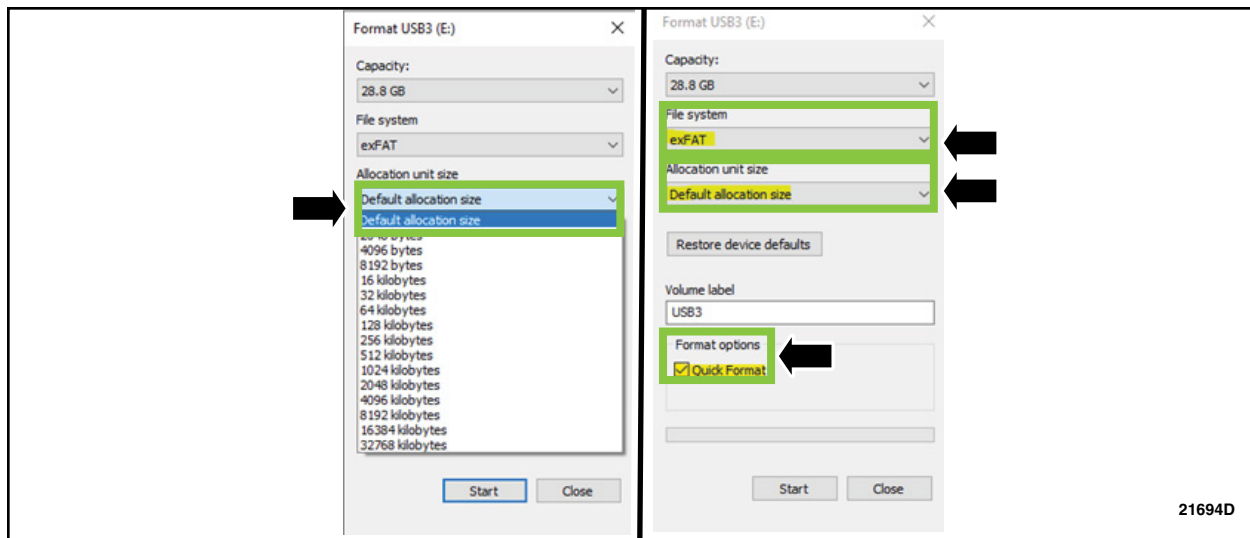

NEW ! NOTE: A 32GB or larger USB flash drive is required for APIM, TCU, Cluster, and GWM software updates. Make sure the USB flash drive being used is formatted correctly. To see the available drives, hold down the Windows icon keyboard key and press the E keyboard key. Right click on the USB flash drive and select Properties. If File System under the General tab is not exFAT, the drive must be formatted.

1. *To format the USB flash drive:*
     - *Right click on the USB flash drive*
     - *Select Format, select exFAT for the File System*
     - *Select Default Allocation Size for the Allocation Unit Size.*
     - *De-selecting Quick Format is not necessary and will result in a lengthier operation.*
2. *See Figure 3.*

FIGURE 3

4. Start a new FDRS session.

NOTE: Vehicle information is automatically retrieved by the diagnostic software and a Network Test is run. Vehicle identification data appears on the screen when this is complete.

5. Select **Toolbox** tab.