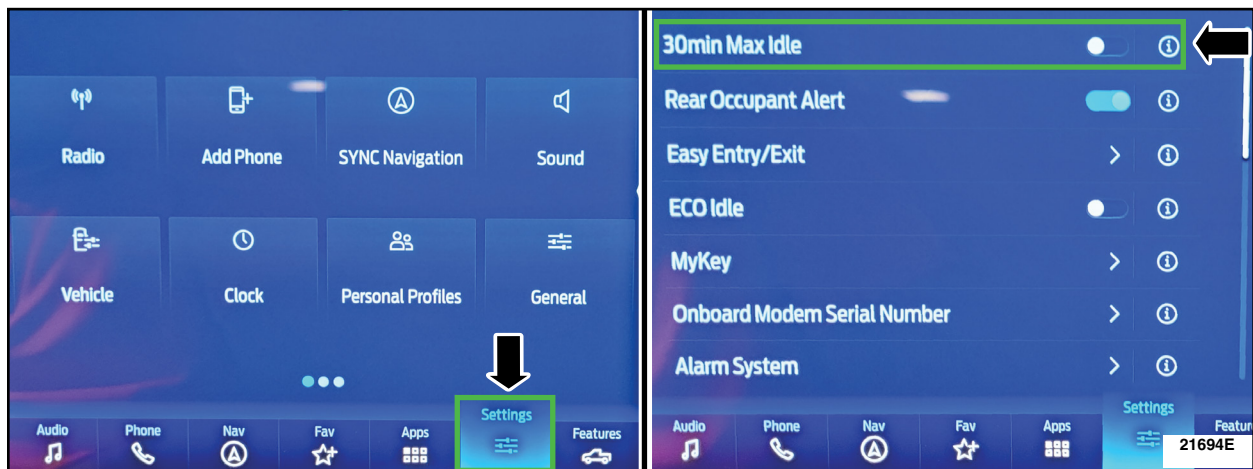

CERTAIN 2021 MODEL YEAR F-150 AND MUSTANG MACH-E VEHICLES WITH FORD CO-PILOT360™ ACTIVE 2.0 PREP PACKAGE (INCLUDES FORD BLUECRUISE PREP KIT) - BLUECRUISE MODULE PROGRAMING

SERVICE PROCEDURE

Module Programming

NEW! 1. From the vehicle settings menu disable the 30 minute max idle option.

- For F-150 vehicles, from the center display press the vehicle settings button and turn off the 30 minute max idle setting. See Figure 1.

FIGURE 1