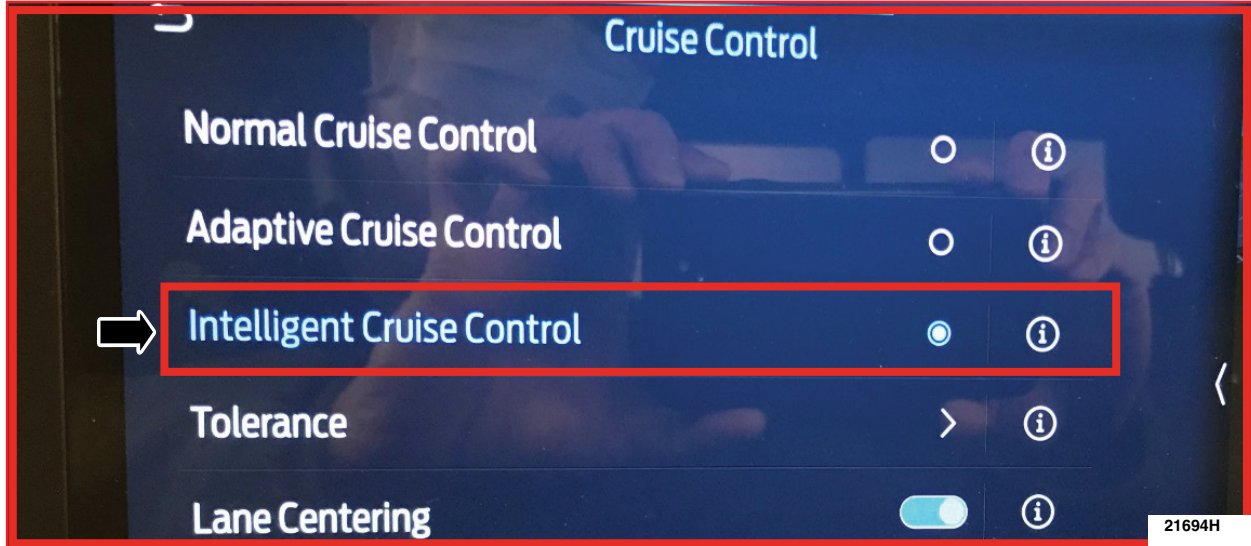

**NOTE:** Technical information continued on the following page.

**FIGURE 7**

**NEW !** NOTE: If "Intelligent Cruise Control" is shown under the Cruise Control menu – The BlueCruise programing is NOT complete. Return to step 1. See Figure 8.

NOTE: F-150 shown, Mach-E similar.

FIGURE 8

29. Use the steering wheel button to turn ON Lane Keep Assist. See Figure 9.

FIGURE 9

**NEW !** 30. To verify "Hands-ON" drive assist, press the cruise control steering wheel button to activate when the following conditions are satisfied. See Figure 10.

- Settings from previous steps are verified.
- All Vehicle cameras are clean.
- Drive above 40 mph (64.37 kph).
- Drive on a road surface with well-marked lane lines.
- The same conditions are needed for Hands-OFF drive assist.

FIGURE 10

**NOTE:** Cluster view when "Hands-ON" drive assist is functional. See Figure 11.

FIGURE 11

**NEW !** 31. Optional if performing Hands-OFF BlueCruise test drive. See Figure 12.

- All previous parameters and settings are met.
- Driving in confirmed Blue Zone.
- Activate cruise control from the steering wheel button.
- A blue cluster screen and "Hands-Free" icon present indicates full BlueCruise functionality.