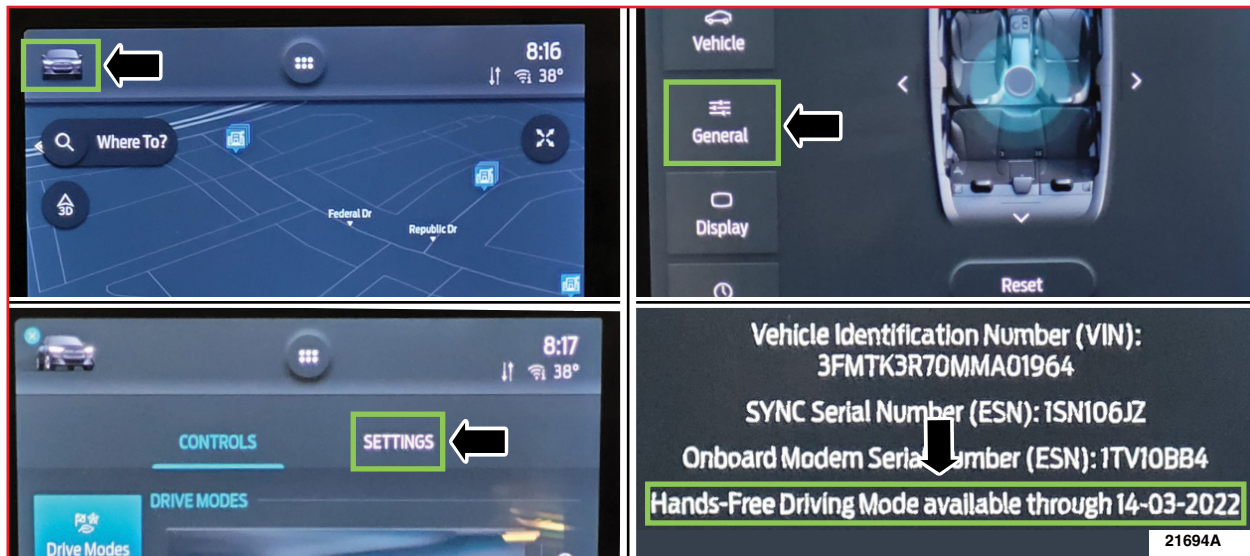

28. Turn ON: **Adaptive Cruise Control, Lane Centering with Hands-Free, and Activation Prompts.** See Figure 6.

**NOTE:** F-150 shown, Mach-E similar. Touch **Settings** on vehicle's SYNC screen > Tap **Driver Assistance** > Select **Cruise Control** > Press **Lane Centering with Hands-Free** > Touch **Activation Prompts**.

**FIGURE 6**

**NEW !**

- **Confirm BlueCruise Subscription:** Go to SYNC and selecting General, then Settings, then About SYNC. Ensure the “Hands-Free Driving Mode available” shows a date in the future.
  - See Figure 7 below for Mach-E, F-150 similar.
  - **Date structure listed as Day – Month – Year.**
  - Figure 6 example shows an expiration date of March 14, 2022 which is past.
  - If the expiration date has past, the GWM has not been fully updated, **return to Step 12.**
- Determine the nearest hands-free Blue Zone roadway entry ramp locations near your Dealership.
  - See attachment IV - **which now includes a route finding map link as an option.**
  - GPS Coordinates can be used with online mapping to provide directions from dealer. Ranked per closest entry point.
  - Some dealers may not have a Blue Zone within a reasonable distance but can still test the Hands-On function.
  - The Hands-On BlueCruise function can still be tested on any open highway with clearly defined lane markings with a vehicle speed above 40 mph (64kmh).
- If test drive can be completed within the allocated Labor Time of 0.5 Hours, perform test drive.

**NOTE:** Technical information continued on the following page.

**FIGURE 7**

**NEW !** NOTE: If "Intelligent Cruise Control" is shown under the Cruise Control menu – The BlueCruise programing is NOT complete. Return to step 1. See Figure 8.