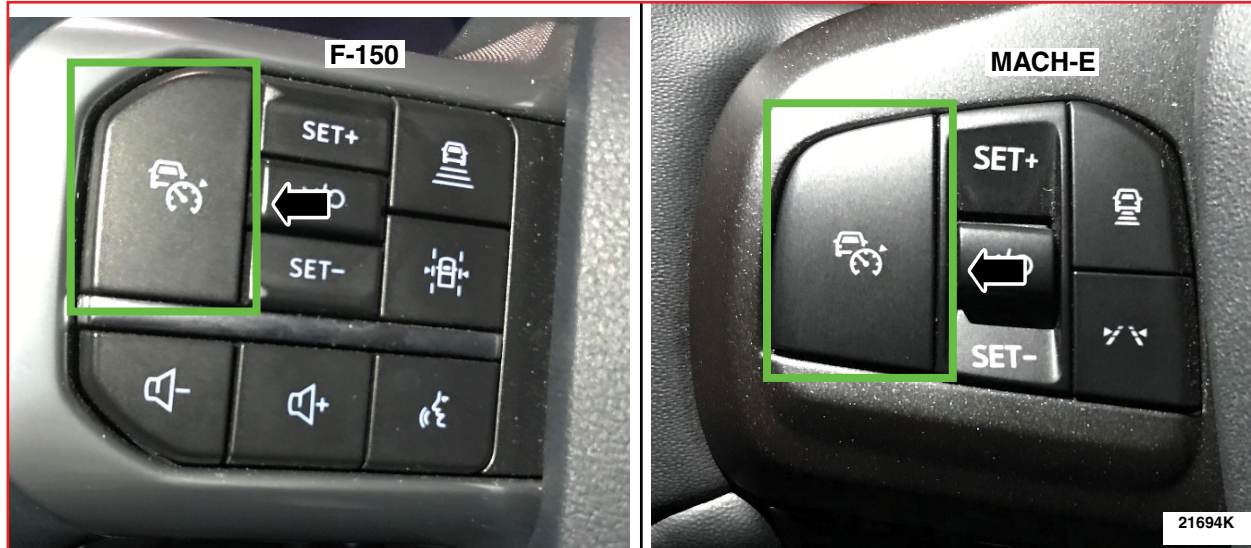

NOTE: F-150 shown, Mach-E similar.

FIGURE 8

29. Use the steering wheel button to turn ON Lane Keep Assist. See Figure 9.

FIGURE 9

**NEW !** 30. To verify "Hands-ON" drive assist, press the cruise control steering wheel button to activate when the following conditions are satisfied. See Figure 10.

- Settings from previous steps are verified.
- All Vehicle cameras are clean.
- Drive above 40 mph (64.37 kph).
- Drive on a road surface with well-marked lane lines.
- The same conditions are needed for Hands-OFF drive assist.

FIGURE 10

**NOTE:** Cluster view when "Hands-ON" drive assist is functional. See Figure 11.

FIGURE 11

**NEW !** 31. Optional if performing Hands-OFF BlueCruise test drive. See Figure 12.

- All previous parameters and settings are met.
- Driving in confirmed Blue Zone.
- Activate cruise control from the steering wheel button.
- A blue cluster screen and "Hands-Free" icon present indicates full BlueCruise functionality.