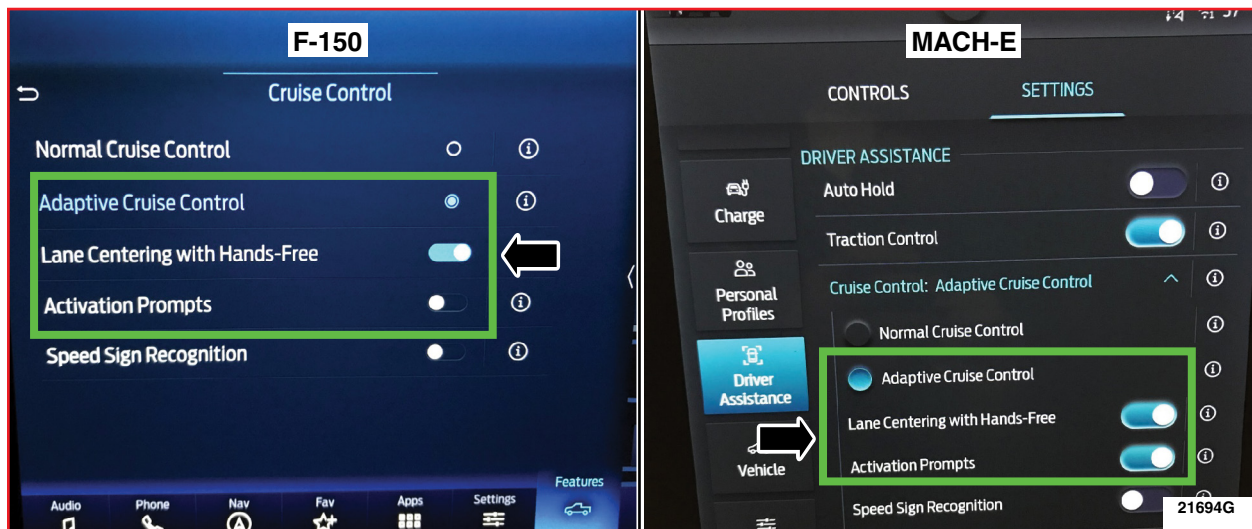

26. F-150 vehicles.

- Select Toolbox tab in FDRS.
- Perform a hard reset from FDRS main menu to reset SYNC (otherwise hands-free option will not be visible).
- Select **APIM** – Reset the SYNC module [APIM] / **Download** and **Run**.

**NEW !** 27. Testing BlueCruise to confirm installation (BlueCruise test drive over 0.5 hours is optional *but recommended to confirm operation*).

**NOTE:** There are both Hands-ON and Hands-FREE driving assist modes. Both functions are enabled by turning on "Lane Centering Assist with Hands-Free."

28. Turn ON: **Adaptive Cruise Control, Lane Centering with Hands-Free, and Activation Prompts.** See Figure 6.

**NOTE:** F-150 shown, Mach-E similar. Touch **Settings** on vehicle's SYNC screen > Tap **Driver Assistance** > Select **Cruise Control** > Press **Lane Centering with Hands-Free** > Touch **Activation Prompts**.