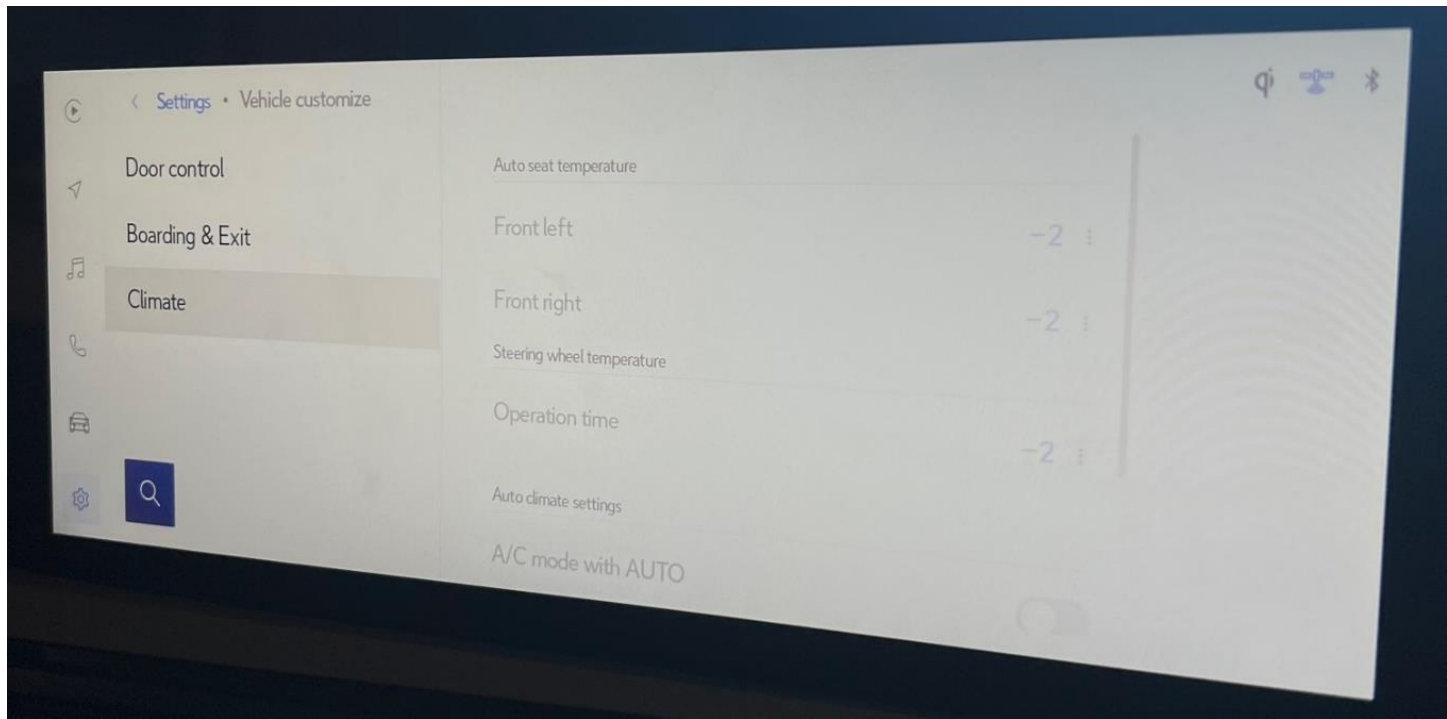

**CONDITION**

Some 2023 Lexus ES and UX vehicles may exhibit a condition where the Vehicle Customize settings within the head unit are unavailable/grayed out after connecting to the DLC3 port.

Figure 1. Example of unavailable/grayed out Vehicle Customize settings for Climate system