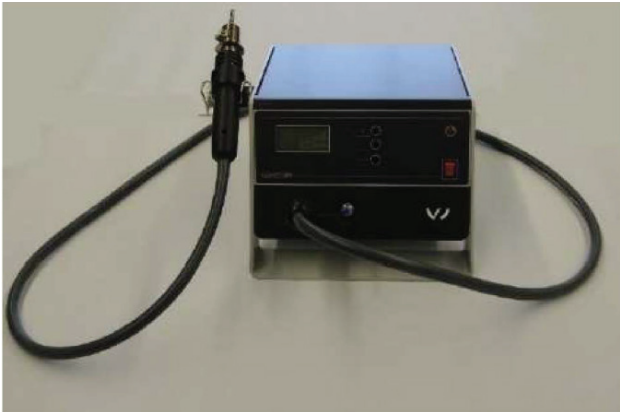

USA Only

VAS 852 023 Plastic Welder

**New Products**

**Plastic Welder**

VAS 852 023 | ★★★ | \$ 1,502.27

Model lines	Taycan (Y1A/ Y1B/ Y1C)
Use	Plastic repairs
Workshop Manual	0770IN
Order Number	ASE85202300023
Supplier	Porsche Special Tools & Equipment
Availability	Immediate Availability
Note	Product is being rolled out as part of Porsche Dynamic Repair.