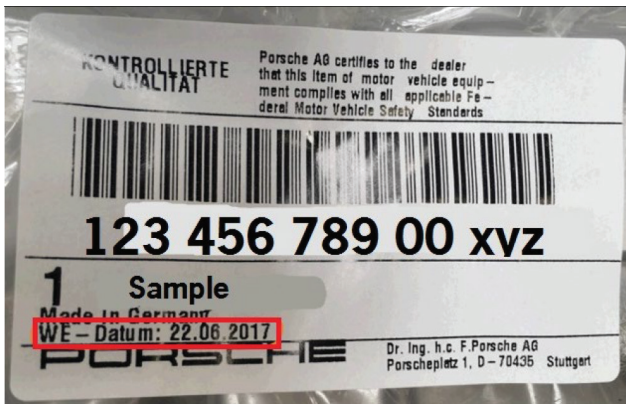

Parts Information

D618.1

13

Parts Withdrawal - Gateway (9A7907468C)

Replaces D618, dated October 28, 2022.

Attention: Porsche Parts Managers/Parts Personnel

Porsche Cars North America requests return of the following part(s) to PCNA if in stock at your dealership:

Part Number	Description	Instructions
9A7907468C	Gateway	All parts before WE Date 11.10.2022

To avoid restocking charges and receive full credit, follow these steps:

- Please enter a return in PPL by **Wednesday, November 9, 2022**.
- Please use **GR13D618** as a purchase order number.
- Parts returned to PCNA without a return delivery note will be sent back to the dealer at dealer's expense.
- Return requests received after the specified return date **will not be processed** and the parts will not be accepted for return. Parts will be coded non-returnable from that date on.
- These parts must be physically returned by close of business day on **Wednesday, November 16, 2022**, to your facing PDC.

Thank you for your cooperation in this matter.

Porsche Cars North America