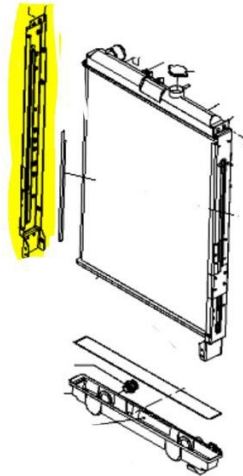

# 2016-2021 Model Years Conventional Trucks Replacement Radiator Supports

**16400E0E62 Passenger Side  
Radiator Support**

UPDATED 11/15/2022

This parts alert is to inform our dealers that when ordering part number 16400E0E62 passenger side radiator support, it will come with an extra bracket as shown below. When replacing the radiator support brackets, the new passenger side support can be installed with no issues.