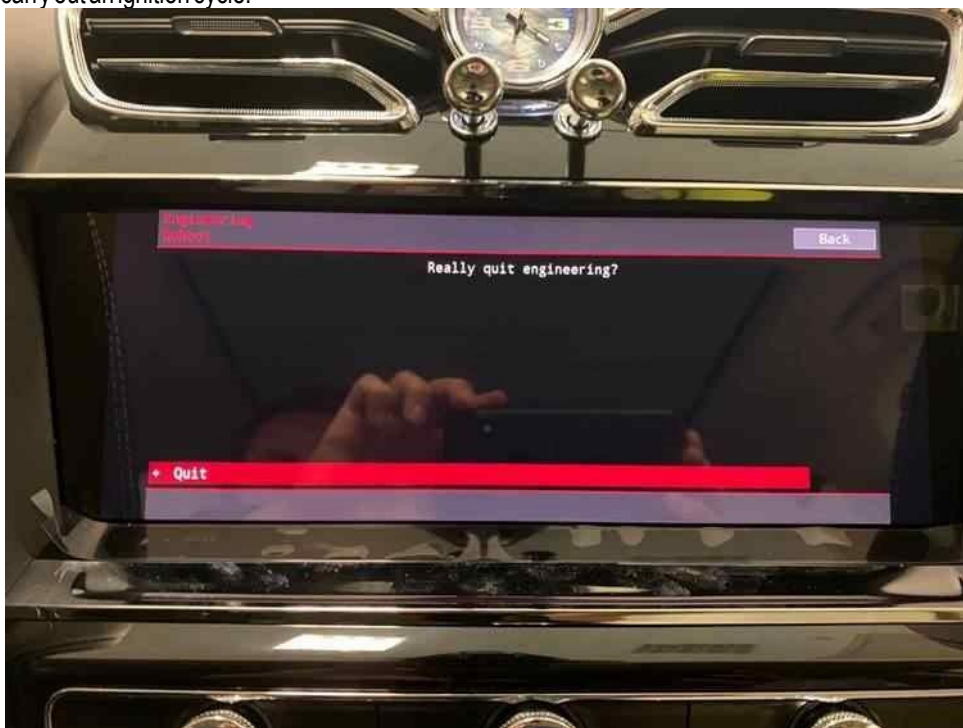

Figure 9

7. Once the update is complete a summary screen will be displayed. (Figure 10) Scroll down and press 'Resume' (Figure 11)

Figure 10

Figure 11

8. On the next screen select 'Quit' (Figure 12), the system will then reboot. Once the home screen is displayed, remove the USB update stick and carry out an ignition cycle.