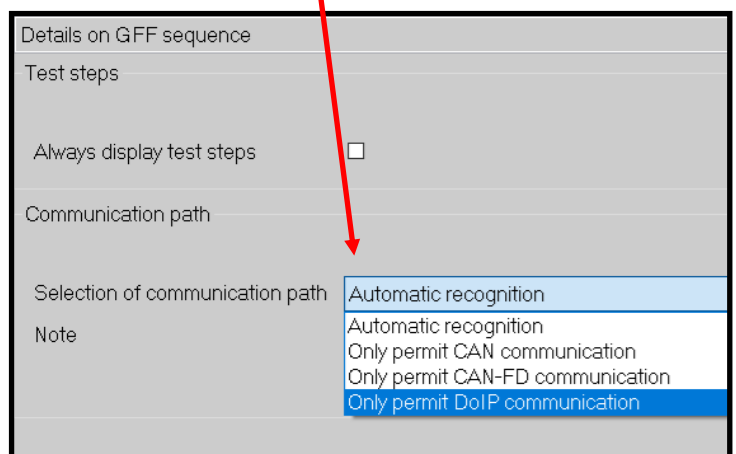

2) Select the Admin tab then the GFF Sequence tab. Here, there is an option to select the preferred Communication path.

Use the drop down menu on the Selection of communication path to only permit DoIP communication