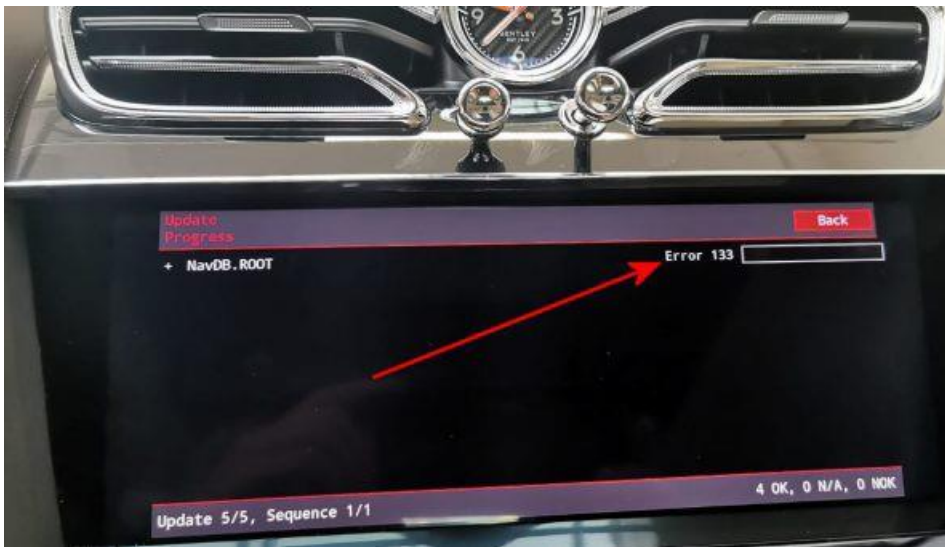

Figure 20

[006C \(Top view camera\)](#)

7. Select and run Guided fault finding.

- Referring to Figure 15 - Within the Special functions tab select SVM – Code Input (A) then select Perform test (B)

8. On the next screen enter the SVM code 4V0CAMUP01 and select Adopt (Figure 16)