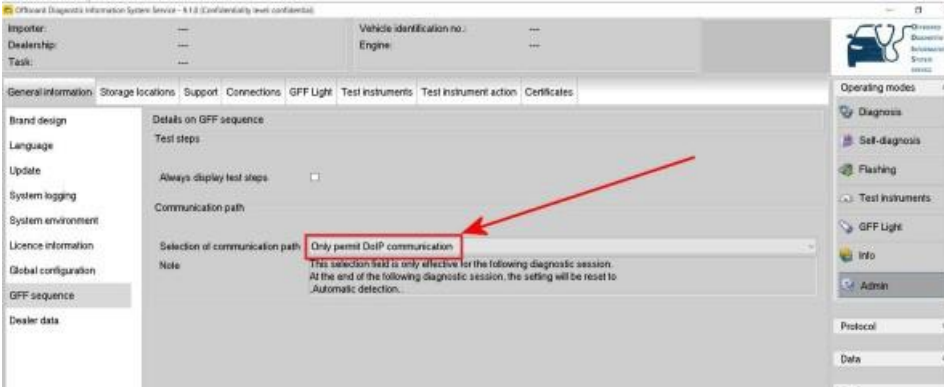

VERY IMPORTANT: Before conducting the onward instructions/entering the SVM code, the operative **MUST** recheck the DoIP set up in ODIS and ensure that DoIP is selected (Figure 13) If it is not, please refer back to the attached instructions before proceeding

Figure 13

Referring to Figure 14 - A further DoIP connection check can be confirmed by checking the OBD dongle, when DoIP is connected When in DoIP mode, a red light on the INFO LED will be visible

Figure 14