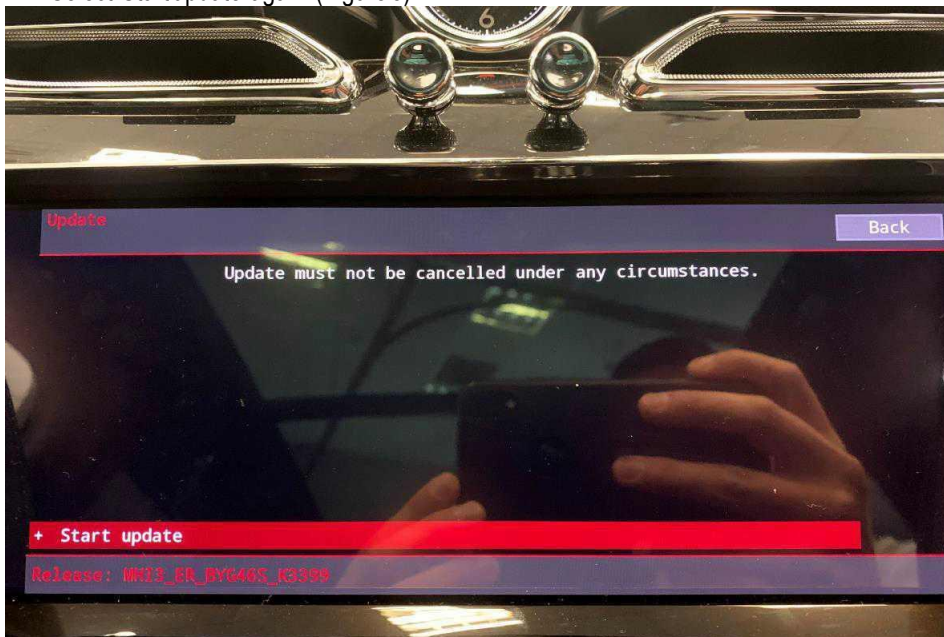

Figure 8

- **VERY IMPORTANT:** Do not under any circumstances remove the USB stick or turn off the ignition whilst the update is being performed