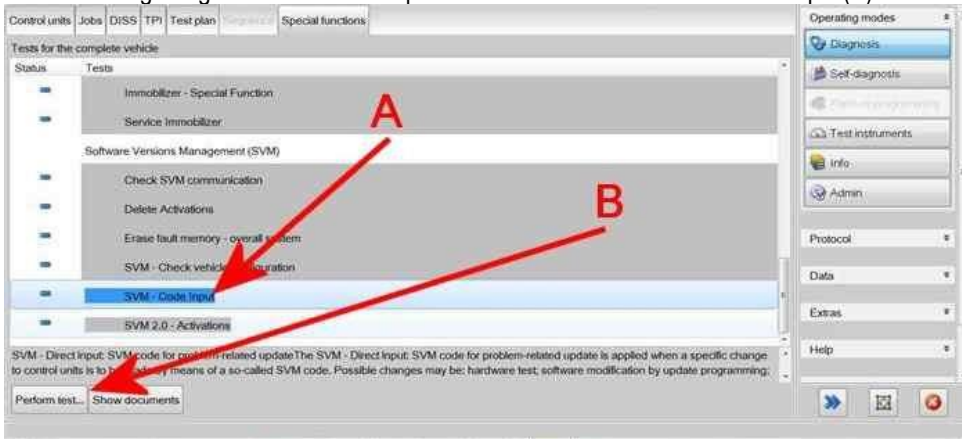

If all pre requisites have been conducted and DoIP is connected, continue with the onward instructions

1. Select and run Guided fault finding

• Referring to Figure 15 - Within the Special functions tab select SVM – Code Input (A) then select Perform test (B)

Figure 15