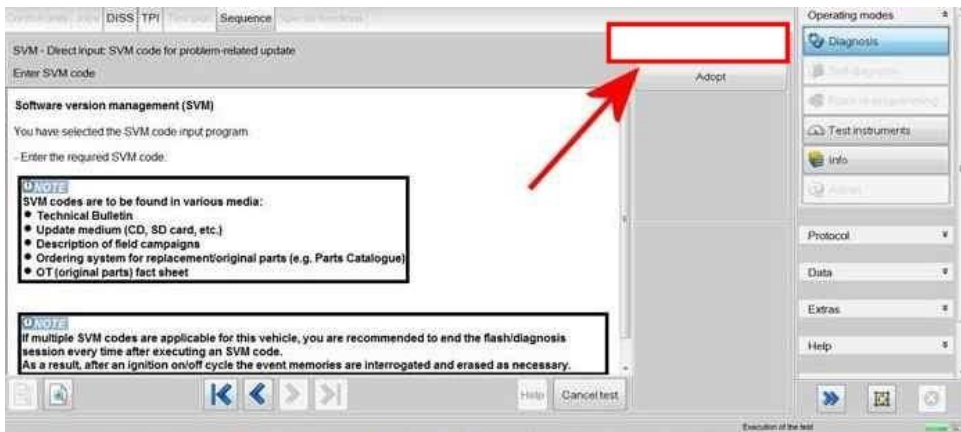

Figure 15

2. On the next screen enter the SVM code 4V0CLUST37 and select Adopt (Figure 16)

Figure 16

3. On the following screen, confirm the code - Then select Yes

- All control modules will be interrogated
- The SVM action will then take place (Figure 17)