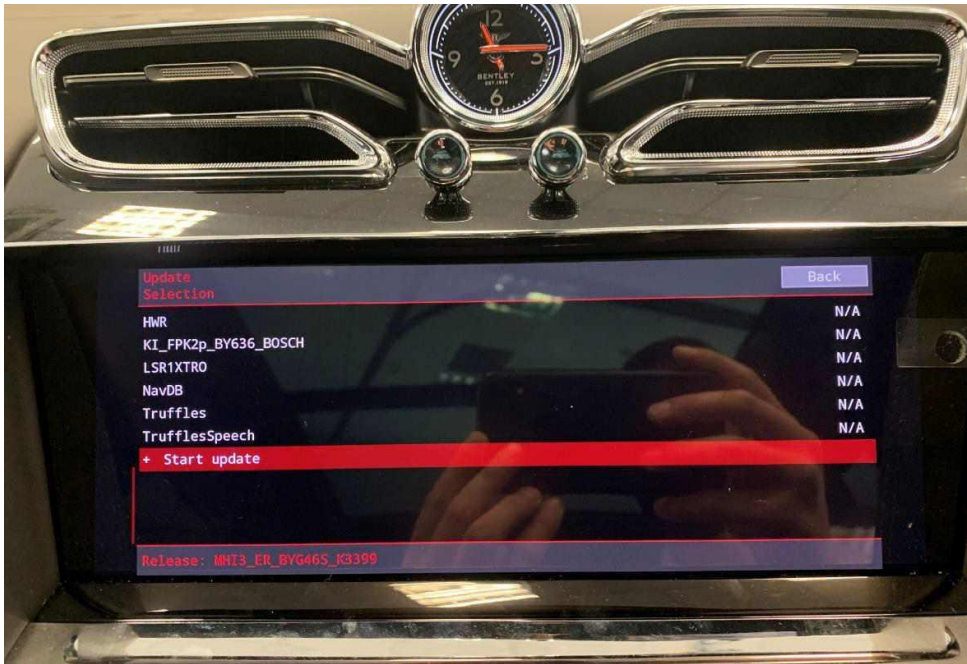

Figure 7

5. On the following screen

- Select 'Start update' again. (Figure 8)