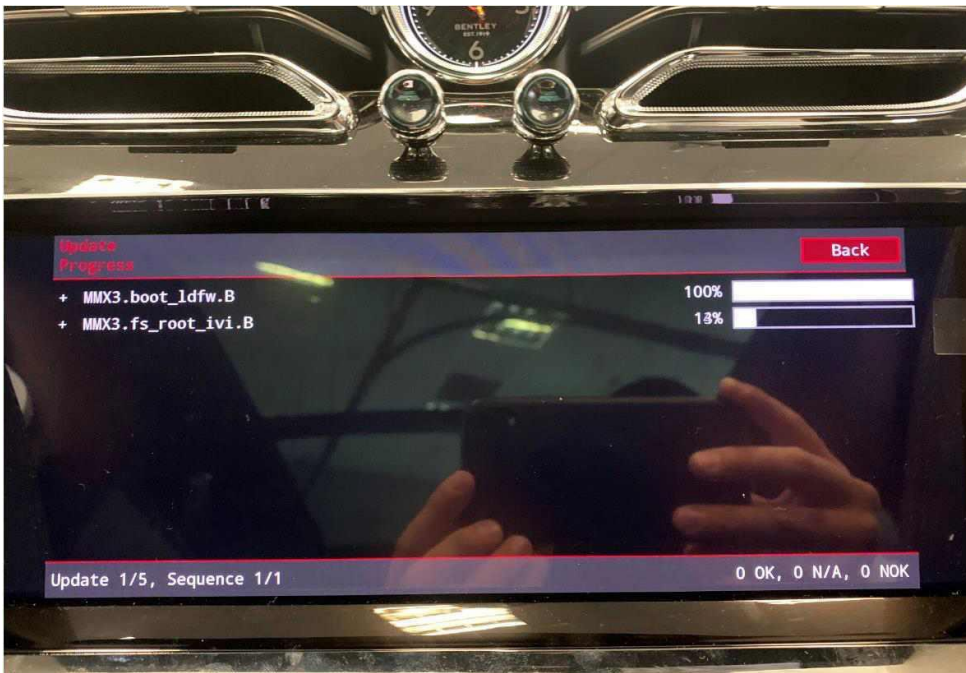

- Select 'Start update' again. (Figure 8)

Figure 8

- **VERY IMPORTANT:** Do not under any circumstances remove the USB stick or turn off the ignition whilst the update is being performed

6. The software update will then begin (Figure 9)

Figure 9

7. Once the update is complete a summary screen will be displayed. (Figure 10) Scroll down and press 'Resume' (Figure 11)

Figure 10

Figure 11

8. On the next screen select 'Quit' (Figure 12), the system will then reboot. Once the home screen is displayed, remove the USB update stick and carry out an ignition cycle.