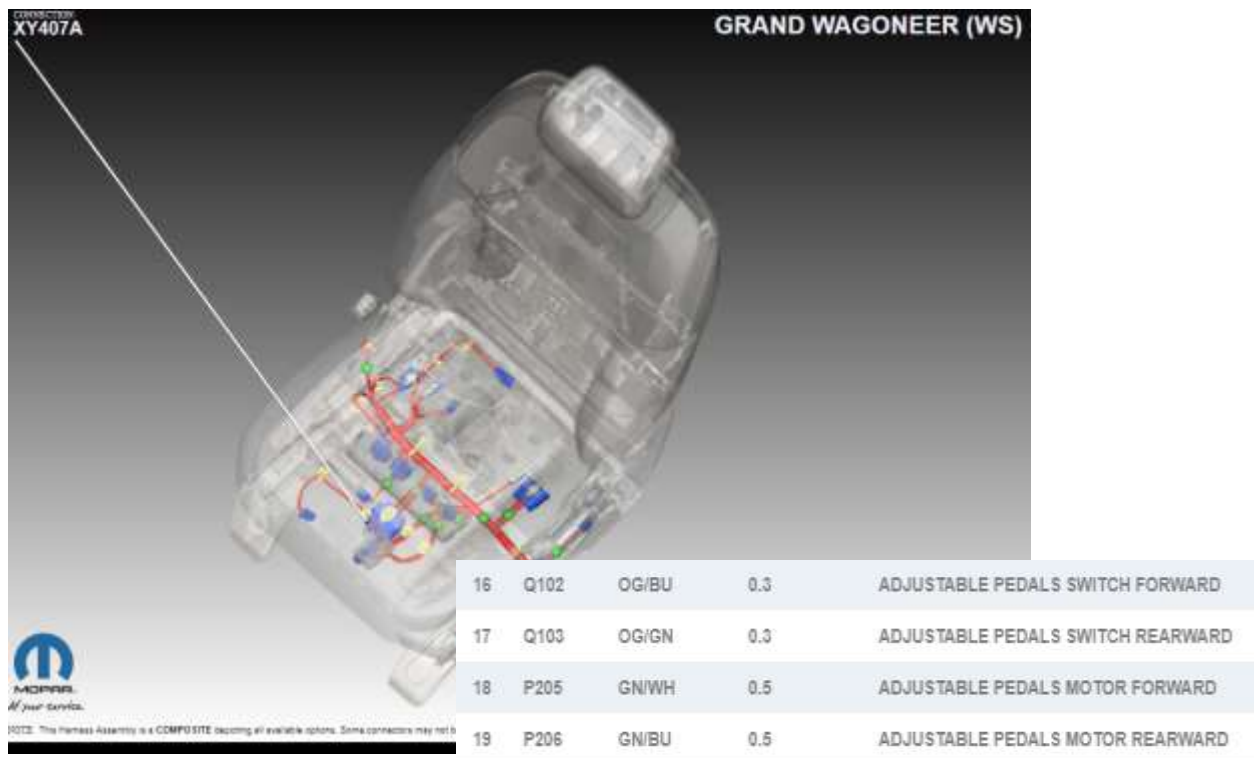

## STAR ONLINE PUBLICATION

**Case Number:** S2208000004

**Release Date:** January 2022

**Symptom/Vehicle Issue:** Adjustable Pedals Move Forward Upon Request, Do Not Retract To Lower Position, Pedals Do Adjust When Recalling Memory Positions

**Customer Complaint/Technician Observation:** Owner complains that the adjustable pedal switch will not retract the adjustable pedals however the pedals will adjust under the memory recall. Technician has no codes but has identified the complaint.

**Repair Procedure:** Inspect the XY407A inline connector for the adjustable pedal circuits, examine for any pushed out or spread terminals for switch control. Secure the connector and circuits to complete, no parts required.