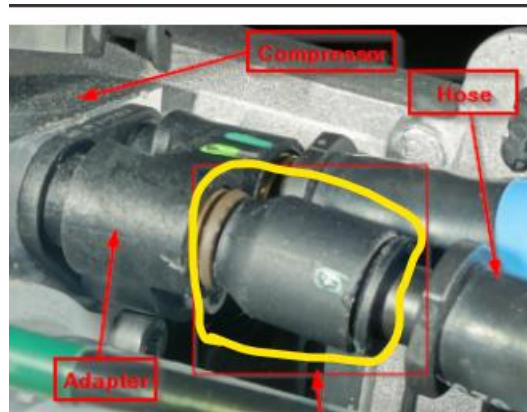

STAR ONLINE PUBLICATION

Case Number: S2202000006

Release Date: June 2022

Symptom/Vehicle Issue: Air Suspension Compressor Quick Connect Adaptor Fitting Service.

Discussion:

Intake/Exhaust hose assembly quick connect adaptor fitting

The quick connect hose fitting circled above in yellow is not available separately. If the adaptor fitting is broken or leaking the compressor assembly will require replacement currently. Always refer to STAR Parts for the latest parts availability information.