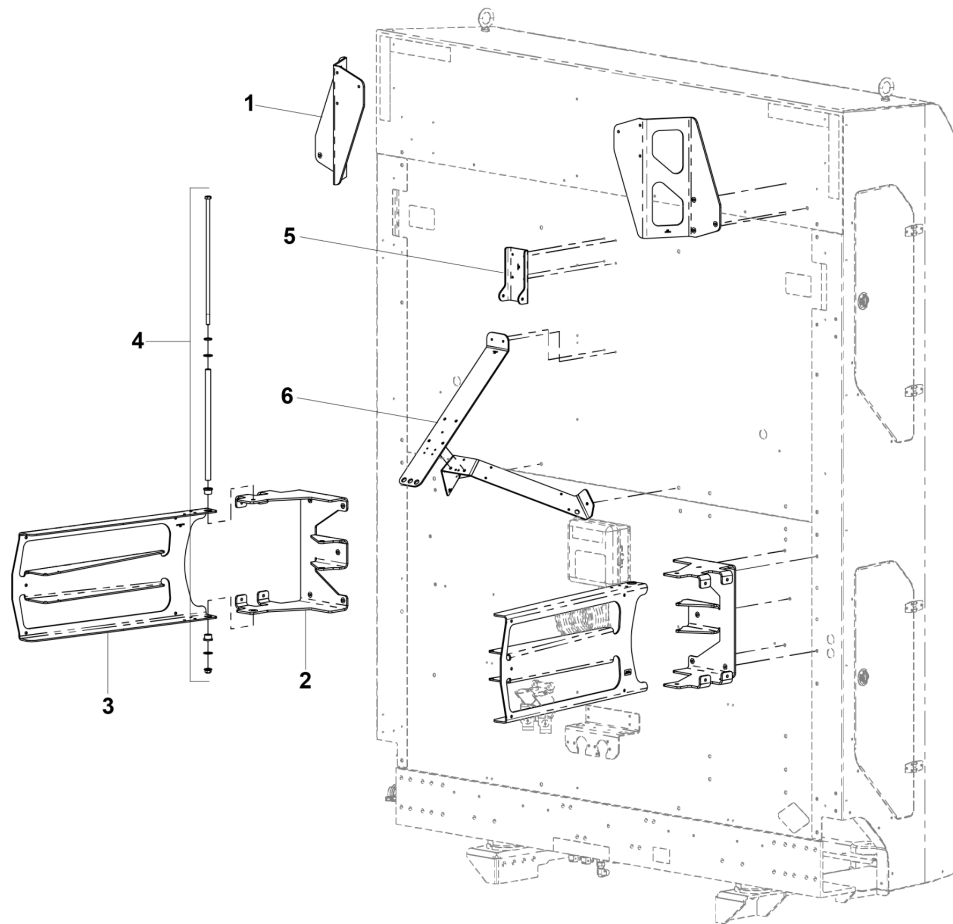

Cabinet Mounted Bracket and Hinge Kits – XS-203402-1, XS-203402-2

Item	Description	ASM QTY	P/N
1	Side Mount, Upper, Kit, A01 G3	2	69000595
2	Cab Hinge Kit, A01 G3	2	69000597
3	Side Panel Hinge Replacement Kit, A01 G3	2	69000598
4	Side Panel Hinge Bushing Kit, Complete, A01 G3, Late	1	69000599
5*	Actuator Bracket, Cabinet, Kit, A01 G3	1	69000600
6†	Air Hose Mount Replacement Kit, A01 G3	1	69000601

* Kit includes parts for one side. Same kit used on both driver and passenger sides. Kit includes necessary fasteners.

† Kit includes both air hose mount parts.