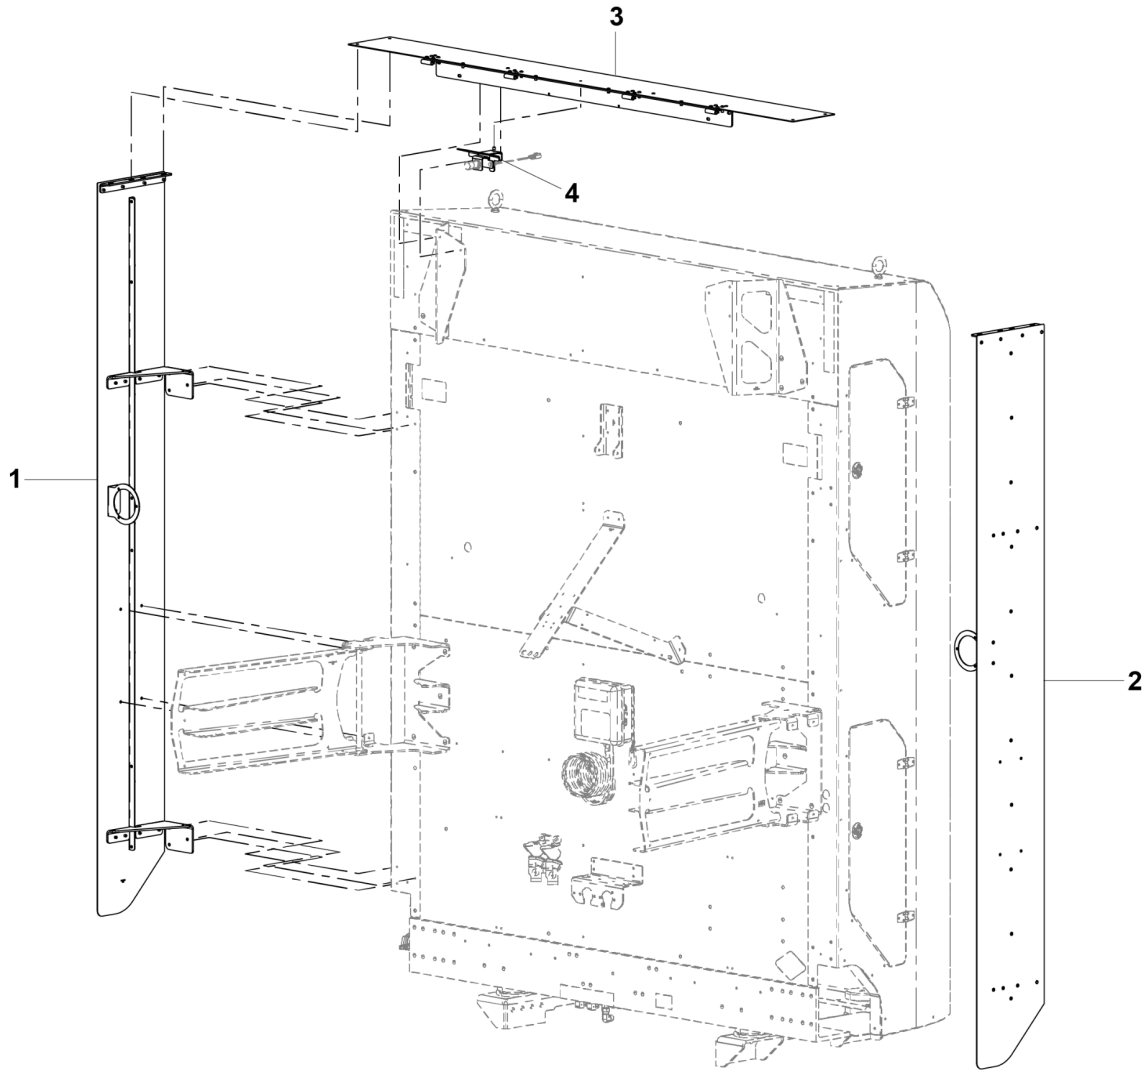

Cabinet Extension Kits* – XS-203402-1, XS-203402-2

Item	Description	ASM QTY	P/N
1	SIDE EXTENDER KIT, DRIVER, AMAZON GRAY	1	69000591
2	SIDE EXTENDER KIT, PASSENGER, AMAZON GRAY	1	69000592
3	UPPER SKIN ASSY KIT, A01, AMAZON GRAY	1	69000593
4	DISTANCE SENSOR MOUNT KIT, A01, AMAZON GRAY	1	69000594

*Kits include necessary fasteners.