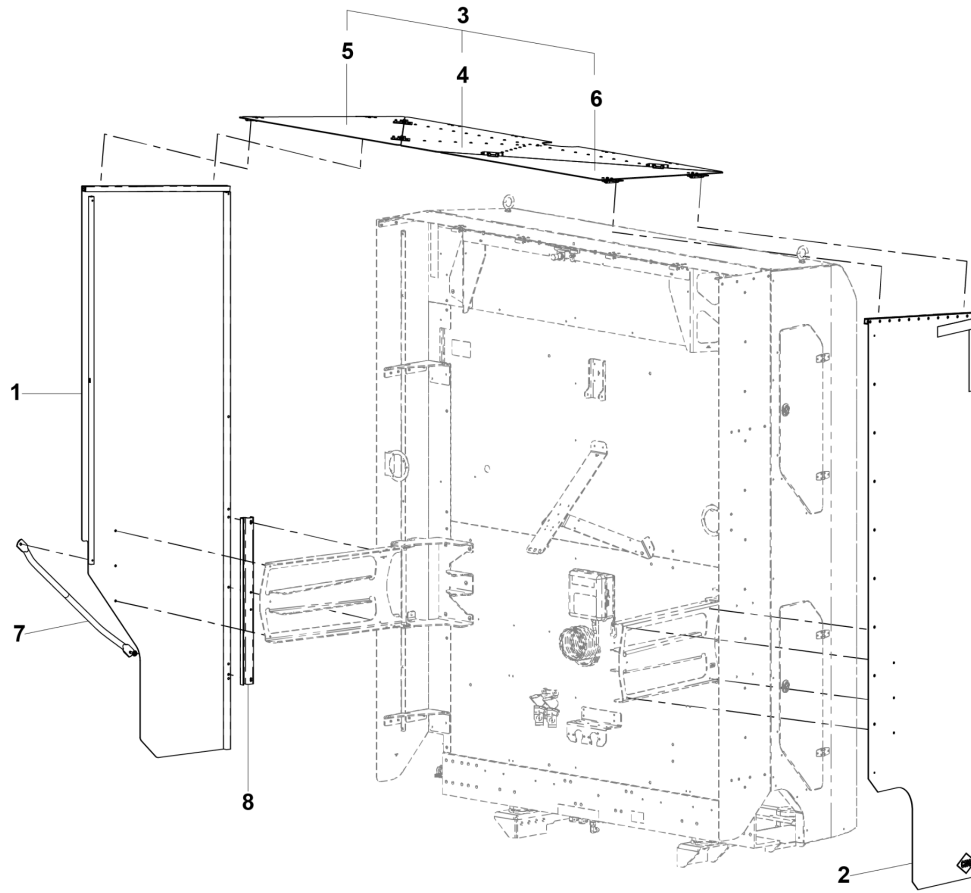

Panel System* – XS-203402-1, XS-203402-2

Item	Description	ASM QTY	P/N
1	Side Panel, Driver, Kit, A01, Amazon Gray	1	69000584
2	Side Panel, Passenger, Kit, A01, Amazon Gray	1	69000585
3	Top Panel Kit, A01, Amazon Gray	1	69000586
4	Trapezoid Panel, Kit, A01, Amazon Gray	1	69000587
5*	Top Triangle, Driver, Kit, A01, Amazon Gray	1	69000588
6	Top Triangle, Passenger, Kit, A01, Amazon Gray	1	69000589
7	Grab Handle Kit, A01	1	69000590
8	Grab Handle Reinforcement, A01	1	61080064

*All kits include necessary fasteners.