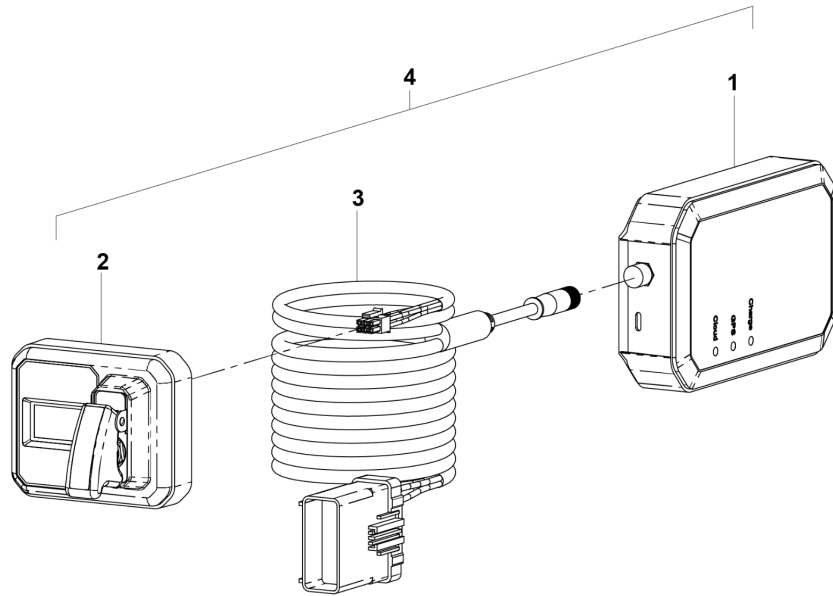

Cab Interior Electronics and Harness Kits – XS-203402-1, XS-203402-2

Item	Description	ASM QTY	Part Number
1	TruckLabs Telematics	1	61300007
2	TruckWings Controller	1	61030004
3	Can Harness, Telematics	1	62040025
4	Kit, TruckLabs Telematics – <i>includes (1), (2), (3)</i>	1	62040026