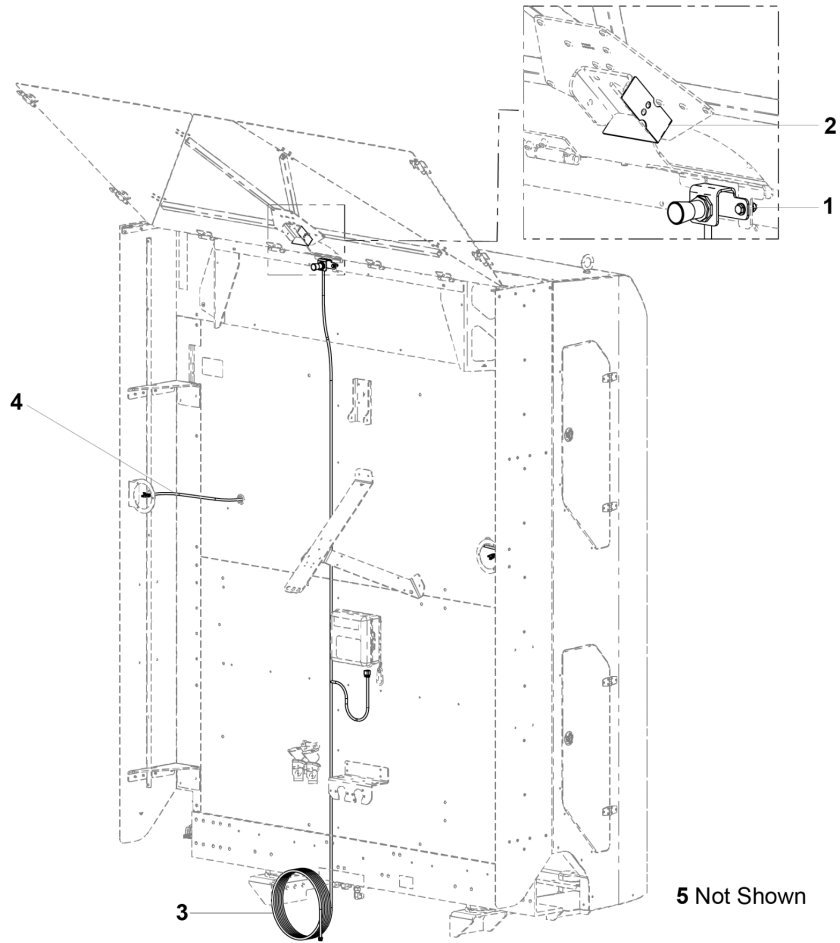

Back of Cab Electronics and Harness Kits – XS-203402-1

Item	Description	ASM QTY	Part Number
1	Distance Sensor Kit, V3	1	69000602
2	Verified Deployment Shield	1	61080065
3	Exterior Harness – <i>Order with (5)</i>	1	62040022
4	Light Harness, A01	2	62040024
5	Harness Routing Kit, A01 – <i>Order with (3)</i>	1	69000603