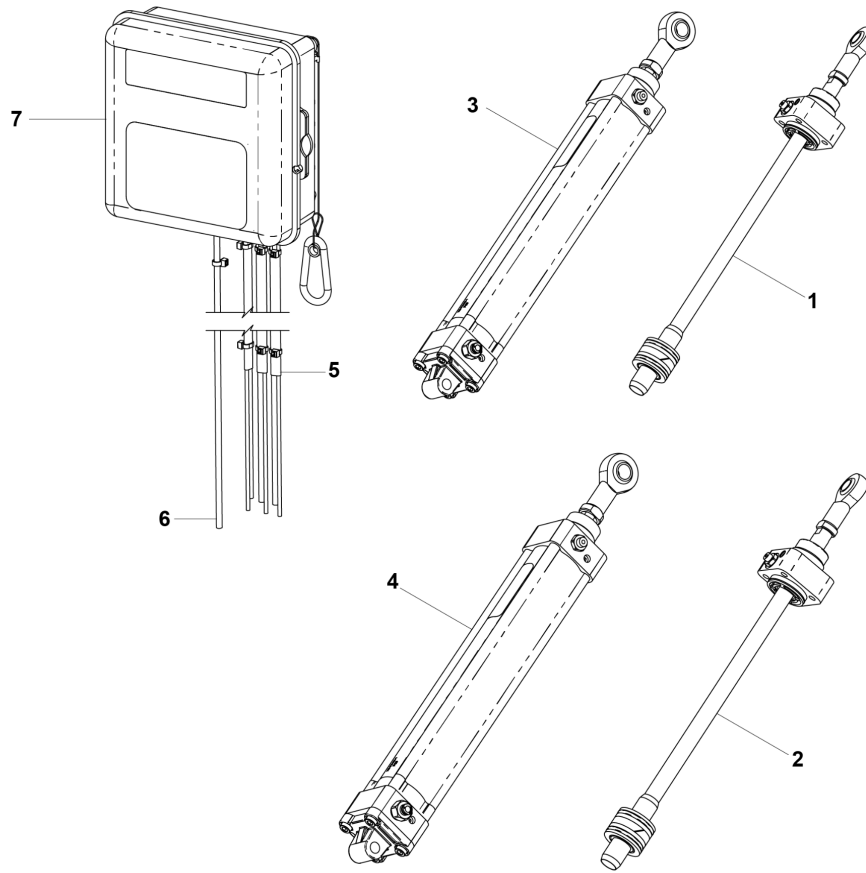

Airflow and Actuator Kits – XS-203402-1, XS-203402-2

Item	Description	ASM QTY	P/N
1	Actuator Rebuild Kit, Square Body, Top	1	69000604
2	Actuator Rebuild Kit, Square Body, Bottom	2	69000605
3	Actuator, Complete, Top, Kit, A01 G3	1	69000606
4	Actuator, Complete, Bottom, Kit, A01 G3	2	69000607
5*	Actuator Hose Bundle	3	61170063
6	Tractor Air Supply Hose	1	61170064
7	Airflow Control Assy	1	61200000

*Includes a single hose pair bundle for one actuator connection.