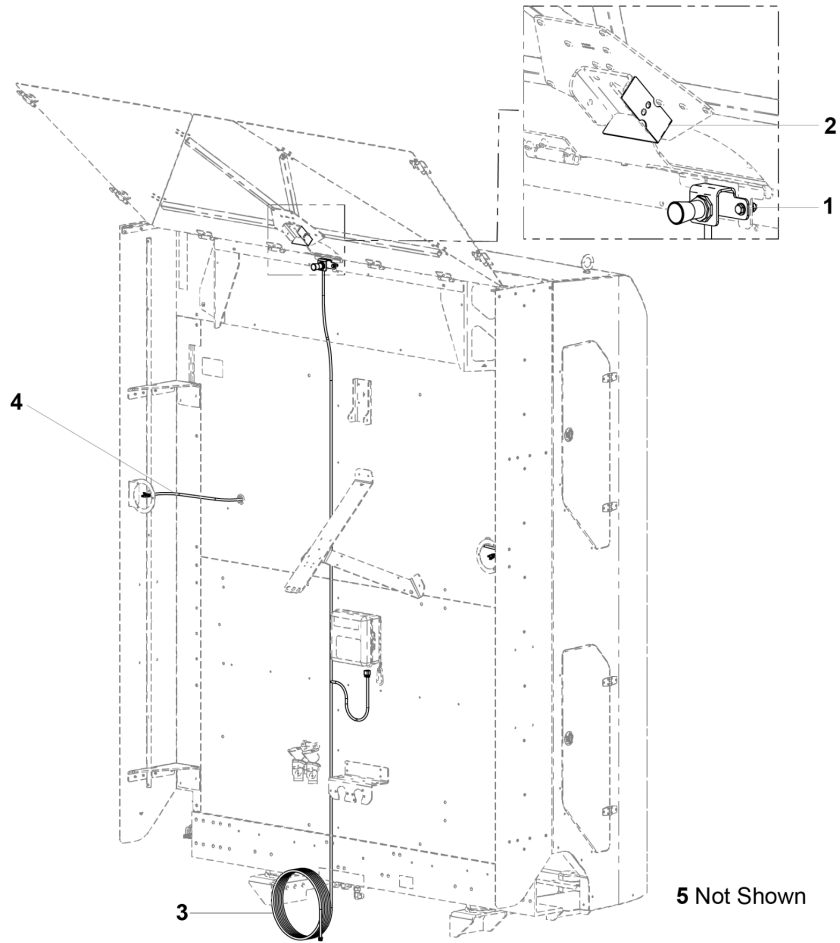

Back of Cab Electronics and Harness Kits – XS-203402-2

Item	Description	ASM QTY	Part Number
1	Distance Sensor Kit, V3	1	69000602
2	Verified Deployment Shield	1	61080065
3	Exterior Harness, Split – <i>Order with (5)</i>	1	62040023
4	Light Harness, A01	2	62040024
5	Harness Routing Kit, A01 – <i>Order with (3)</i>	1	69000603