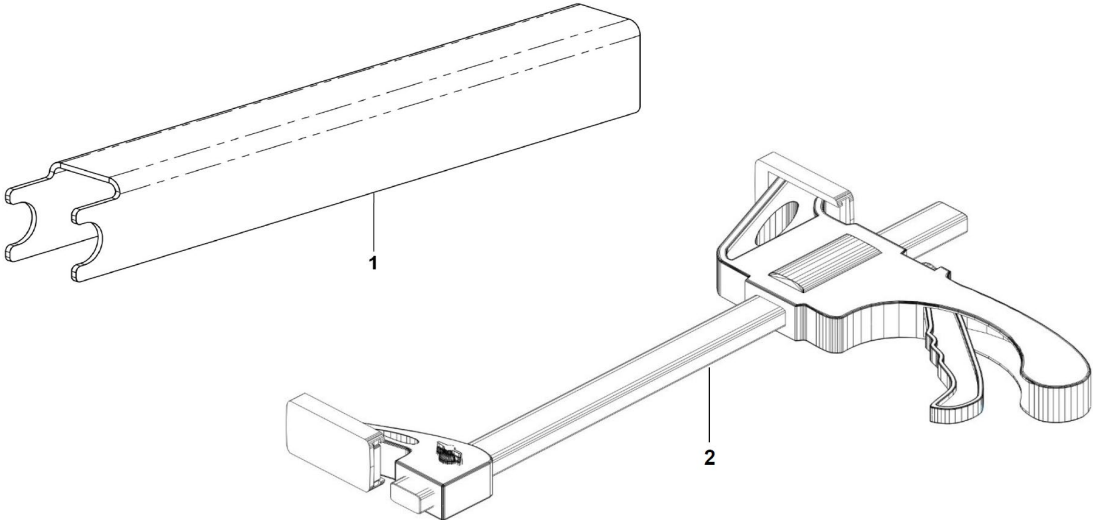

Tools and Accessories

Item	Description	Part Number
1	Actuator Prop Service Tool	61300008
2	Bushing Spreader Service Tool	61300010