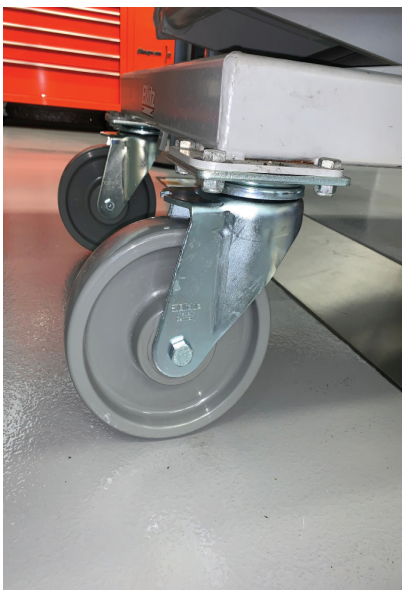

Technical Support

2002.1

USA Only

New Products

Front Swivel Castor w/Brake

PNA941297 | ★ | \$191.73 ea/Must order Qty (2)

Model lines	All
Use	Used for replacement of front castor with brake on VAS 6832 Blitz Table
Workshop Manual	N/A
Order Number	PNA941297
Supplier	Porsche Special Tools & Equipment
Availability	Immediate Availability
Note	*Note Dealer must order quantity of 2 for front two castors. We recommend that you replace all castors when updating to the new castor to assure that the balance of the table is correct.

Rear Swivel Castor w/o Brake

PNA912758 | ★ | \$130.17 ea/Must order Qty (2)

Model lines	All
Use	Used for replacement of front castor w/o brake on VAS 6832 Blitz Table
Workshop Manual	N/A
Order Number	PNA912758
Supplier	Porsche Special Tools & Equipment
Availability	Immediate Availability
Note	*Note Dealer must order quantity of 2 for Rear two castors. We recommend that you replace all castors when updating to the new castor to assure that the balance of the table is correct.