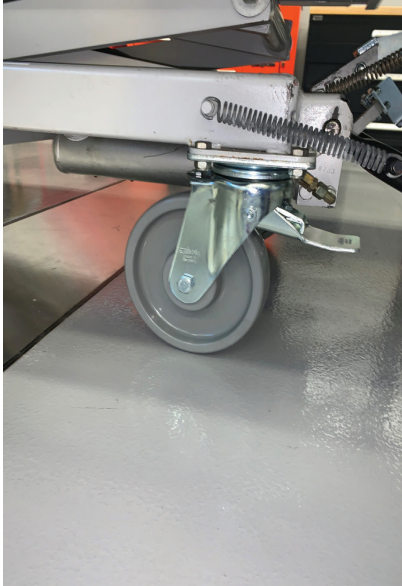

Porsche

Special Tools & Equipment

New-Blitz Table Replacement Castors

Technical Support

2002.1

USA Only

Porsche Special Tools & Equipment has received many concerns over the past years about the failure of Blitz Table (VAS 6832) castors. We have been working with a world renowned castor company Blickle (2 years approximately) from Germany, that has a North American distribution warehouse near PCNA. This castor company has taken the time to research and test our original castors to find out why they fail. The end result is that the type of Poly (Ester/Urethane) used in the composition of the castor wheel is known to absorb moisture over time. In regions of the U.S. this type of moisture incursion could be at a higher risk in areas with high moisture content in the atmosphere (coastal regions) . With many months of testing at PCNA and the new manufacturer. Porsche Special Tools & Equipment is ready to release the New Replacement Castor's for our Blitz Tables. You must order two each of the listed part numbers below through POLARIS (Porsche Parts Logistics) We recommend that each dealer replace all four wheels on the first new upgrade from the old wheels to be sure that the table is perfectly balanced. If you have any questions about these new castors please feel free to contact Porsche Special Tools & Equipment at askthetoolguy@porsche.us This bulletin replaces bulletin # SPTL 2002

Technical Support

2002.1

USA Only

New Products

Front Swivel Castor w/Brake

PNA941297 | ★ | \$191.73 ea/Must order Qty (2)

Model lines	All
Use	Used for replacement of front castor with brake on VAS 6832 Blitz Table
Workshop Manual	N/A
Order Number	PNA941297
Supplier	Porsche Special Tools & Equipment
Availability	Immediate Availability
Note	*Note Dealer must order quantity of 2 for front two castors. We recommend that you replace all castors when updating to the new castor to assure that the balance of the table is correct.