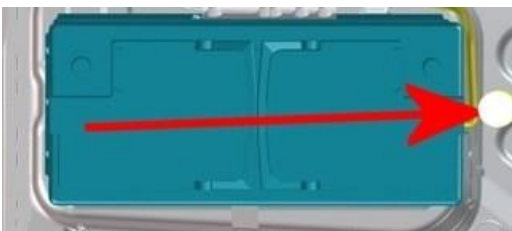

5) Clear the vehicle of any DTC's generated as a result of performing the previous steps

6) Apply a white paint completion mark to the floor panel (adjacent to the right of the 12 volt battery) as shown in Figure 4