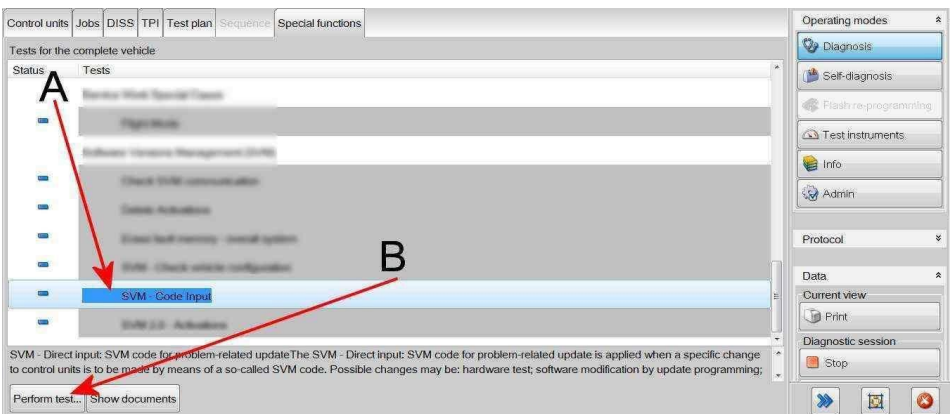

Figure 1

1) Select and run Guided fault finding

- Referring to Figure 2 - Within the Special functions tab select SVM - Code input (A) then select Perform test (B)

Figure 2

2) On the next screen enter SVM code 4V0CBAM01 (Figure 3)

Figure 3

3) On the following screen, confirm the SVM code is correct

- All control modules will now be interrogated
- The update will then be suggested

NOTE: A progress bar will be displayed

4) Carry out all on screen prompts until completion