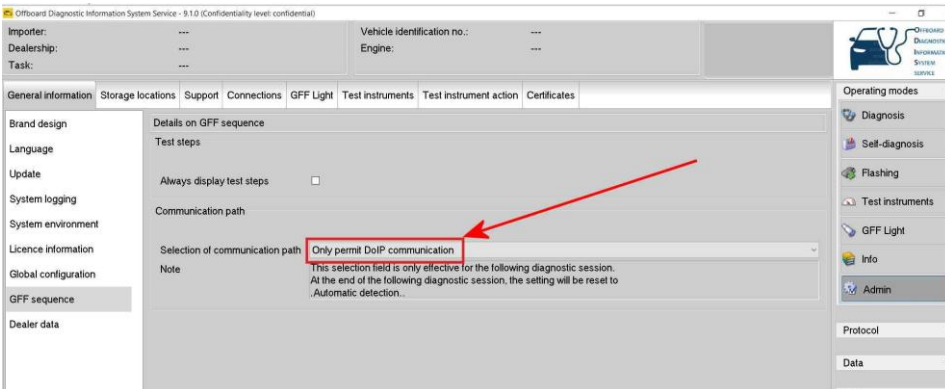

VERY IMPORTANT: Before conducting the onward instructions/entering the SVM code, the operative **MUST** recheck the DoIP set up in ODIS and ensure that DoIP is selected (Figure 1) If it is not, please refer back to the attached instructions.