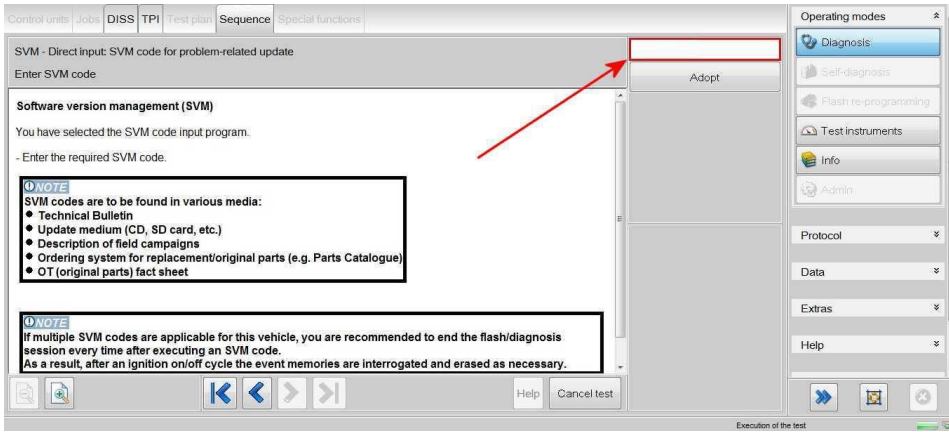

Figure 1

1) Select and run Guided fault finding

- Referring to Figure 2 - Within the Special functions tab select SVM - Code input (A) then select Perform test (B)

Figure 2

2) On the next screen enter SVM code 4V0CBAM01 (Figure 3)