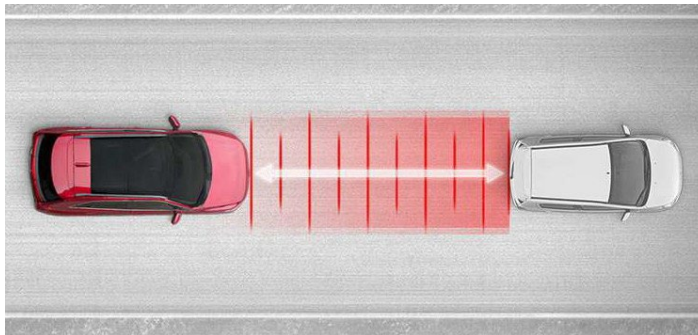

SAFETY

Forward Collision Mitigation (FCM)

All 2023 Mirage G4 models have Forward Collision Mitigation (FCM)