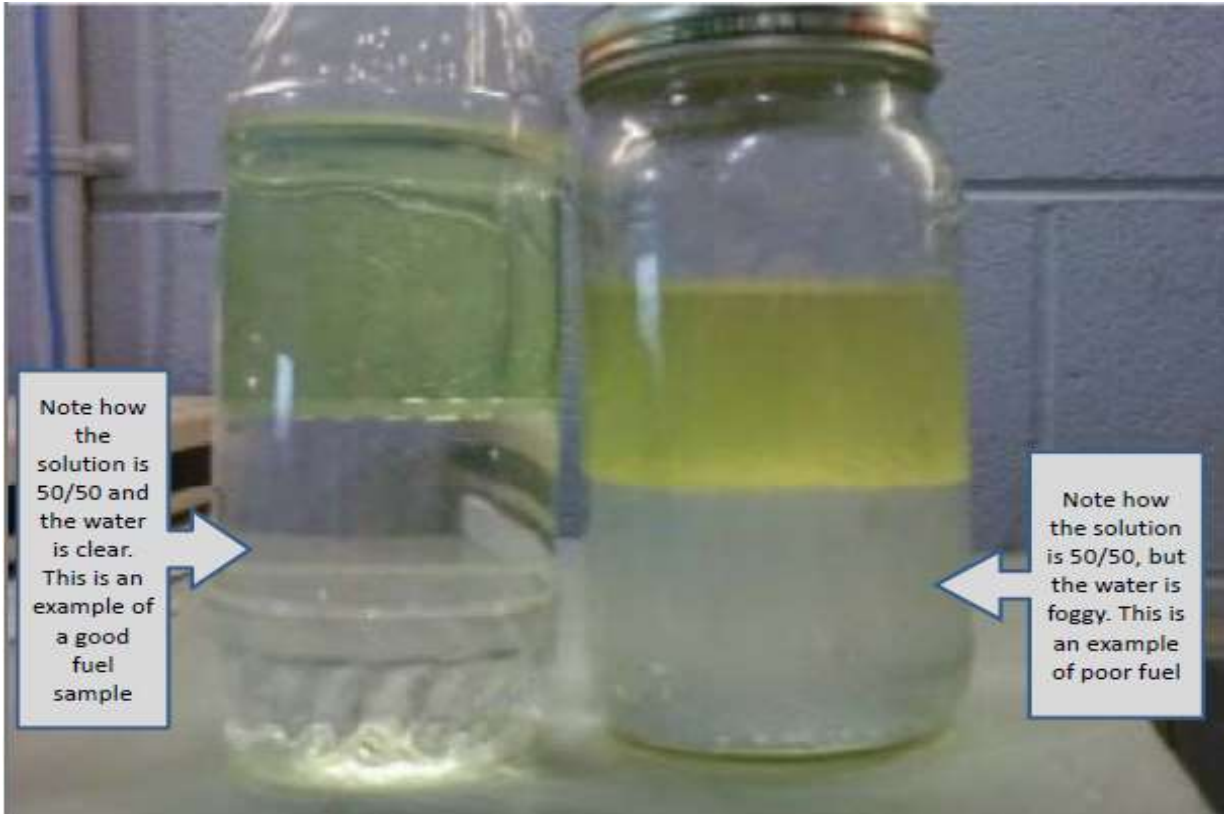

! **Note:**
If the root cause of the concern is determined to be fuel related, the repair and diagnosis will not be covered under warranty.