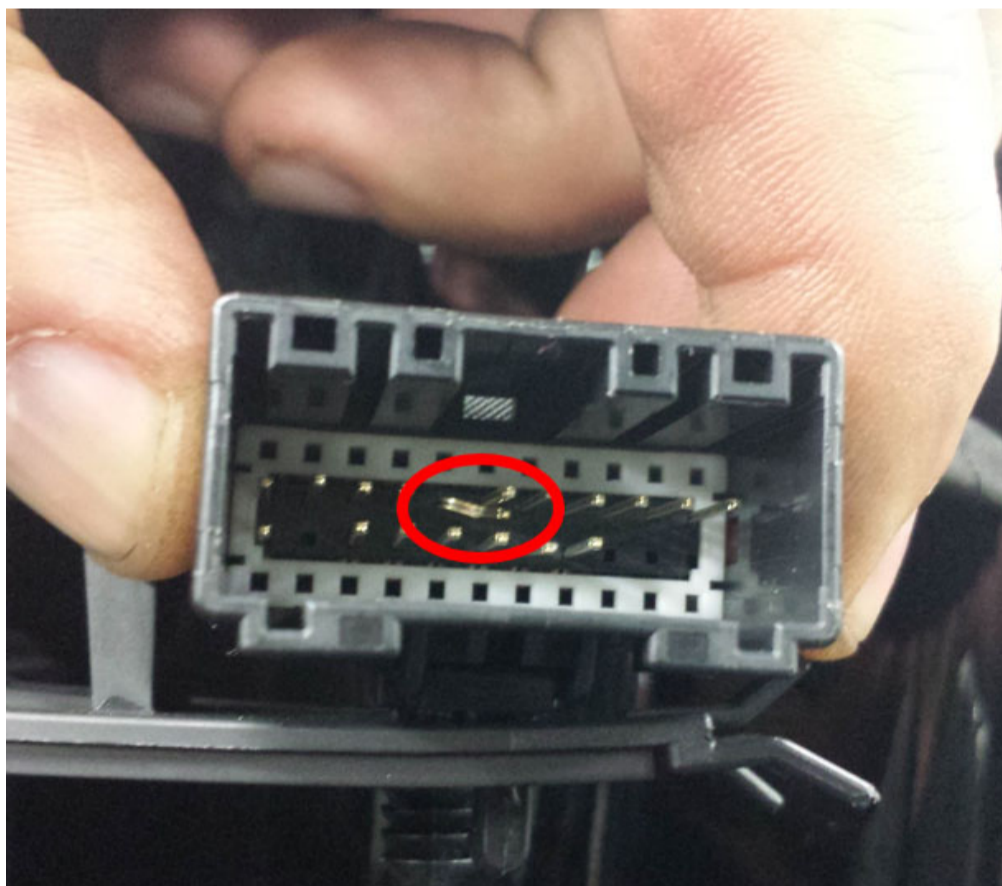

#### Recommendations / Instructions

**Inspect X301 (Headliner to Body Harness near the CHMSL) for bent pins as shown below. Repair or replace terminals as needed.**