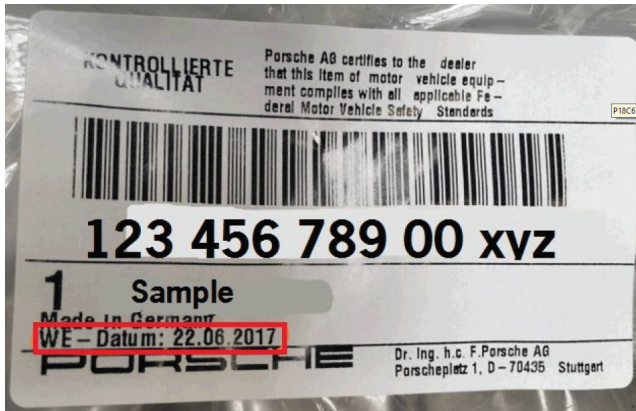

Parts Information

D599

13

Parts Withdrawal - Valve Spring (PAB109623/ 958109623)

Replaces all previous bulletin bearing this number.

Attention: Porsche Parts Managers/Parts Personnel

Porsche Cars North America requests return of the following part(s) to PCNA if in stock at your dealership:

Part Number	Description	Instructions
PAB109623	Valve Spring	All parts before WE-Date 14.03.2022
958109623	Valve Spring	All parts before WE-Date 22.02.2022

To avoid restocking charges and receive full credit, follow these steps: