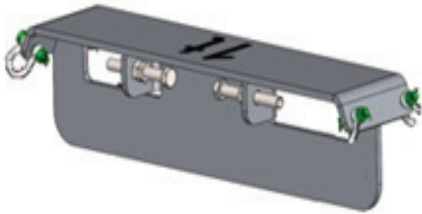

Porsche

Special Tools & Equipment

Taycan Y1A Initial Tool Rollout

Technical Support

1933.1

USA Only

New Products

Forklift Cross Beam

VAS 501 009 | ★★ | $1285.10

Model lines Taycan (9J1) Turbo from MY 2020

Use Used to lift the battery

Workshop Manual WM270819

Order Number VAS 531 009

Supplier Porsche Special Tools & Equipment

Availability Immediate Availability

Note Used in conjunction VAS 201 011(4X) and T90010