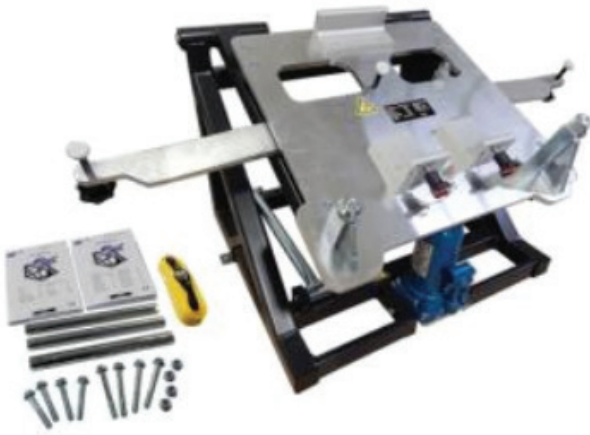

Porsche

Special Tools & Equipment

Taycan Y1A Initial Tool Rollout

Technical Support

1933.1

USA Only

New Products

Rear Axle Fixture

VAS 6832/11A | ★★ | $2794.48

Model lines	Taycan (9J1) Turbo from MY 2020
Use	Used to R&I the rear axle
Workshop Manual	WM420119
Order Number	VAS 6832/11A
Supplier	Porsche Special Tools & Equipment
Availability	Immediate Availability
Note	Used in conjunction with the VAS 6832 to remove the rear axle assembly on the Taycan