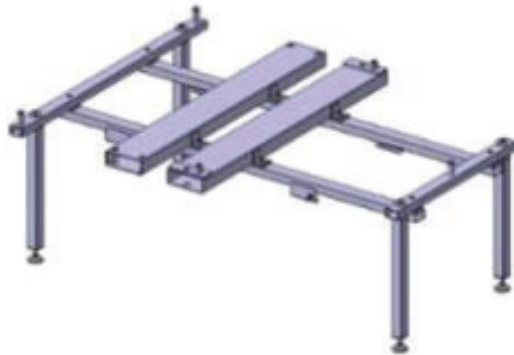

Porsche

Special Tools & Equipment

Taycan Y1A Initial Tool Rollout

Technical Support

1933.1

USA Only

New Products

Battery Fixture

VAS 6832/9 | ★★ | $2393.10

Model lines Taycan (9J1) Turbo from MY 2020

Use Used to R&I the Taycan Battery

Workshop Manual WM270819

Order Number VAS 6832/9

Supplier Porsche Special Tools & Equipment

Availability Immediate Availability

Note Used in conjunction with VAS 6832 - When using a forklift to move the batteries, it will be required to remove certain bolts before you mount the fixture.