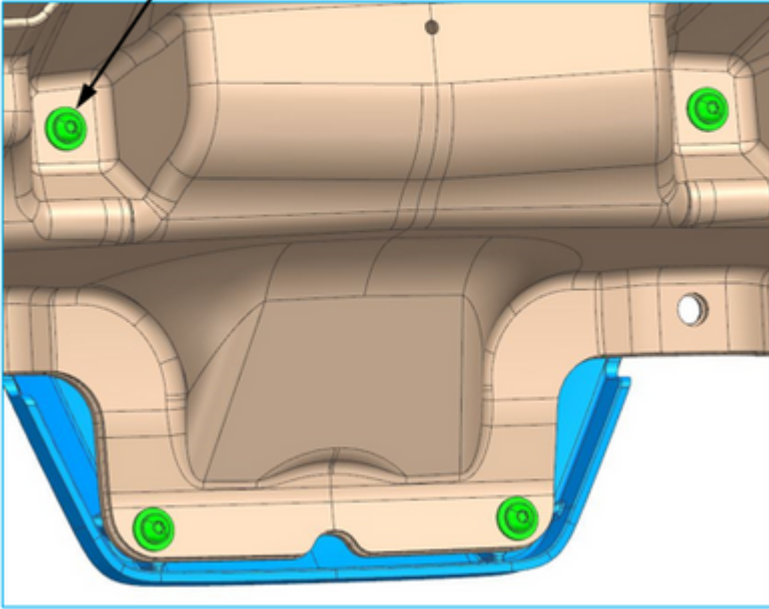

SS 723-WST 2022 49X Hood Handle Mounting

Applicable Vehicles

49X vehicles

Symptoms

Hood handle mounting studs on the front of the hood may contact radiator mounted grille.

Issue

Stud length on hood handle may contact grille on certain installations.

Solution

Open hood, remove hood handle stud installations (quantity 4) and replace with part below:

23-13602-025 SCR,RND WSHRHD,HX RECSS,M6X1.0 (4)

Torq fasteners to 4.6ft/lb

4X 23-13602-025
M6 Capscrew w/Washer