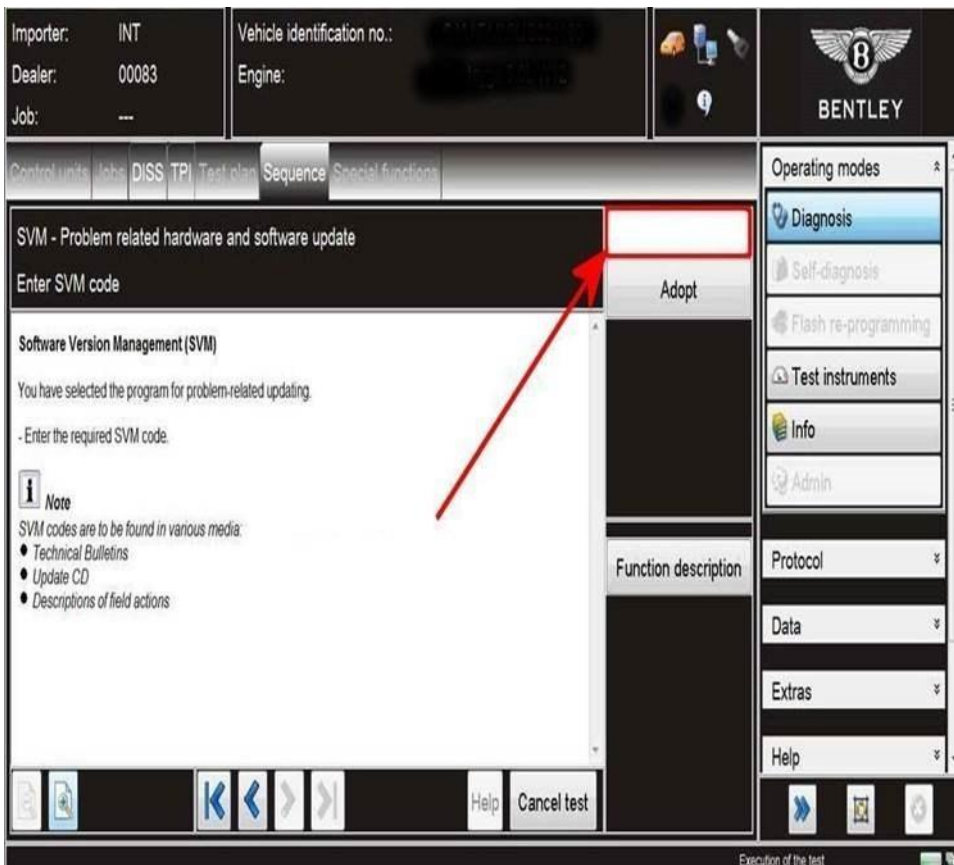

- Within the Special functions tab select SVM – Problem related Hardware/Software update then select Perform test (Figure 1)

Figure 1

### VERY IMPORTANT:

*The correct SVM code should be used/applied depending on vehicle type as follows:*

New Continental GT/GTC - 37002TU01

New Flying Spur - 37102TU01

2) On the next screen enter the correct SVM code, depending on vehicle type (Figure 2)

Figure 2

3) On the following screen, confirm the SVM code is correct for the applicable vehicle type

- All control modules will now be interrogated
- The software update will then be suggested
- The software of 02 – Transmission Control Module (Figure 3) will be updated