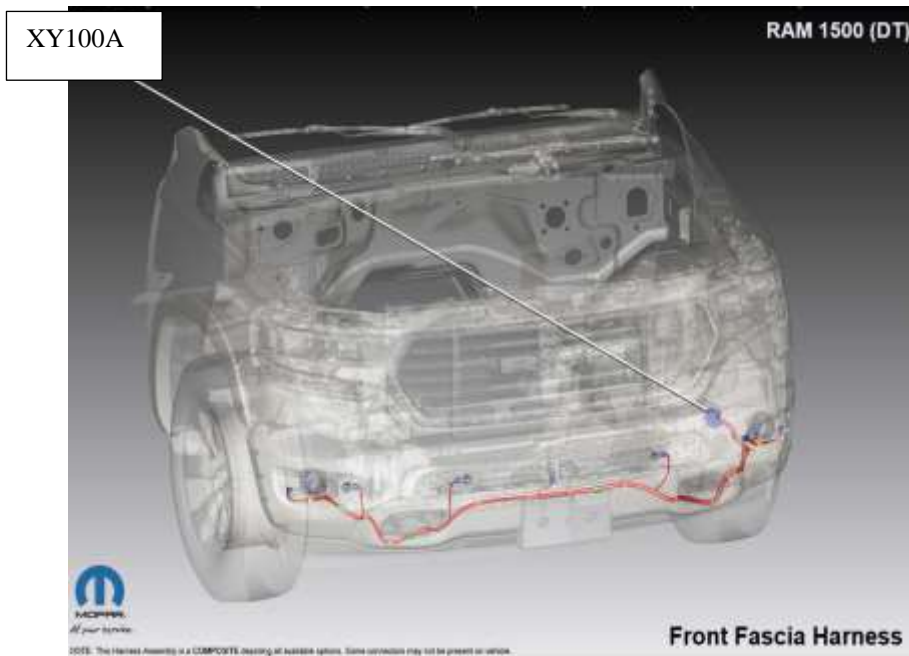

Discussion: Inspect the fascia harness connector XY100A, 20-way black connector for any loose not fully secure connections; secure as needed. If the connector appears secure examine the connector at the involved terminals for any signs of water intrusion, spread or pushed out terminals, clean and repair as needed (repair kit 68316918AA). Test the operation to complete Fig 1, 2.