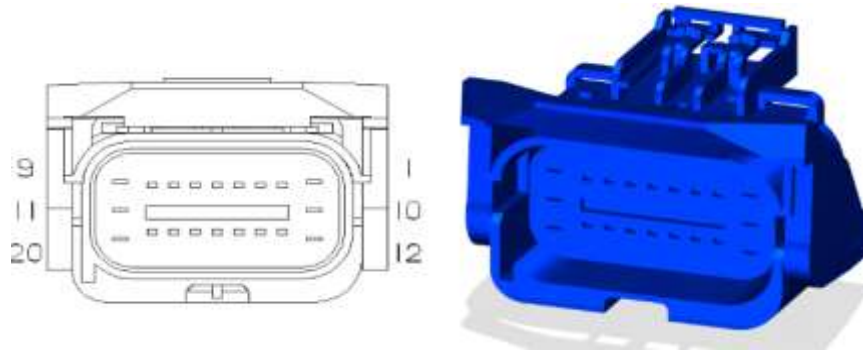

STAR ONLINE PUBLICATION

NOTE: When connector cavities are identified as "NO CONNECT" in the following table, there may be "Dummy (blunt cut) wires" or Cavities may be "Open", "Plugged, or "Flashed over" depending on vehicle option content.

Pin	Harness Family	Circuit	Circuit Functions	Color	Gauge/Size	Option
1	All Variants	L89	LEFT FRONT FOG LAMP CONTROL	WH / YE	1.5	
2	All Variants	D702	PARK ASSIST SIGNAL 1	WH / YE	0.35	
4	All Variants	D705	PARK ASSIST SIGNAL 2	WH / OG	0.35	
5	All Variants	D706	PARK ASSIST SIGNAL 3	WH / BG	0.35	
6	All Variants	D707	PARK ASSIST SIGNAL 4	WH / GN	0.35	
7	All Variants	D708	PARK ASSIST SIGNAL 5	WH / BU	0.35	
8	All Variants	D709	PARK ASSIST SIGNAL 6	WH / BN	0.35	
12	All Variants	L90	RIGHT FRONT FOG LAMP CONTROL	WH / OC	1.5	
13	All Variants	A940	FUSED B(+)	RD	0.75	
14	All Variants	D511	LIN BUS	WH / BG	0.35	
15	All Variants	X702	FRONT PARK ASSIST SENSOR SUPPLY	CY / BU	0.35	
16	All Variants	X751	FRONT PARK ASSIST SENSOR GROUND	CY	0.35	
20	All Variants	Z922	GROUND	BK	1.5	

Fig 2

This document does not authorize warranty repairs. This communication documents a record of past experiences. STAR Online does not provide any conclusions about what is wrong with the vehicle. Rather, it captures all previous cases known that appear to be similar or related to the vehicle symptom / condition. You are the expert, and you are responsible for deciding on the appropriate course of action.

Contact STAR Center, or your Technical Assistance Center Via TechCONNECT or eCONTACT ticket if no solution is found