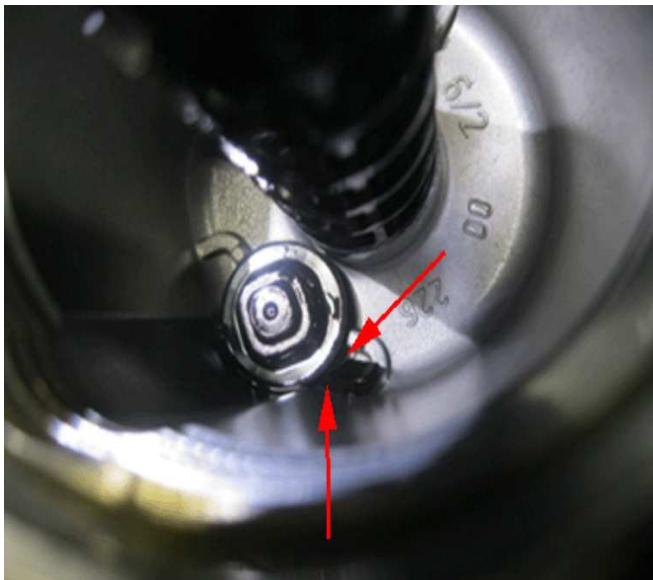

Involved Region or Country	North America
Condition	Some customers may comment on the low oil pressure light coming on or flashes on and off at idle.
Cause	This condition may be caused by oil pressure being bled off due to debris in the oil drain check valve and/or a damaged oil filter.
Correction	<p>Use a manual pressure gauge to check oil pressure:</p> <ul style="list-style-type: none"> • If the pressure is low, perform a visual inspection of the condition of the oil filter. • If the condition of the oil filter is good, remove the filter and confirm proper operation of the oil filter drain check valve. • If the valve does not seal or it is held open, repair as necessary and recheck oil pressure.

Condition/Symptoms

3283232

During an oil change, it is possible for the tabs on the oil filter, as shown in the illustration above, to break off and fall into the oil filter housing.

illustration above. This will allow oil to drain back into the oil pan and reduce the pressure allowed to the engine.

3512218

3283221

This piece may become lodged under the oil filter housing drain check valve, causing it to remain open when the new filter is installed as shown in the

3512219

Shown in the illustrations above is an oil filter that was installed improperly, which caused the oil filter to be smashed and cannot close the oil filter drain check valve.