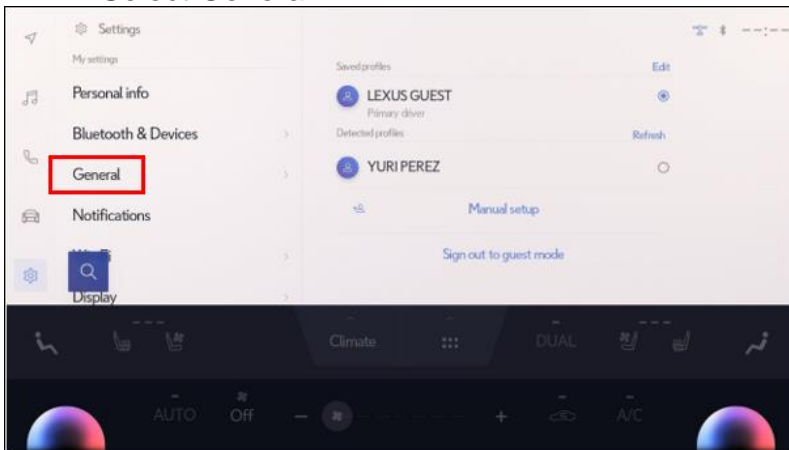

CONDITION

Some 2022 Lexus NX owners may experience the estimated time of arrival to the destination (set in the Lexus navigation system) being inaccurate by a factor of hours. Please follow the steps below to correct the condition.

RECOMMENDATIONS

1. Select the Gear Icon at the lower left of the screen.

2. Select General.

Subject	Market
Inaccurate ETA to Destination Using Lexus Navigation	USA
Applicability	
2022 NX	

RECOMMENDATIONS**3. Select "Date & Time".****4. Toggle "Set date & time by GPS" to the "ON" position.****LINK REFERENCES**