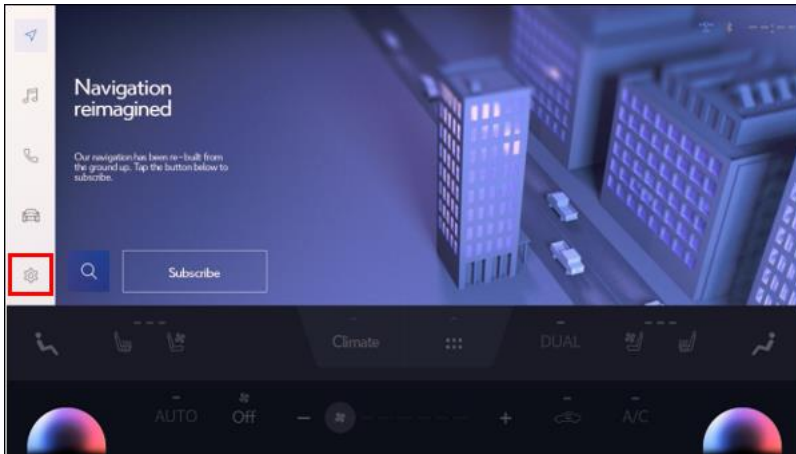

Subject		Market
Inaccurate ETA to Destination Using Lexus Navigation		USA
Service Category	Section	
Audio/Visual/Telematics	Navigation/Multi Info Display	
Applicability		
2022 NX		

APPLICABLE VEHICLES

2022	NX250	2022	NX350H
2022	NX350	2022	NX450H+

CONDITION

Some 2022 Lexus NX owners may experience the estimated time of arrival to the destination (set in the Lexus navigation system) being inaccurate by a factor of hours. Please follow the steps below to correct the condition.

RECOMMENDATIONS

1. Select the Gear Icon at the lower left of the screen.