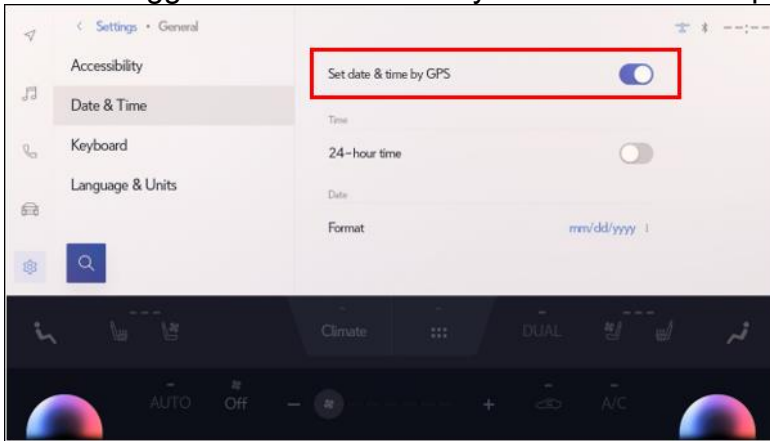

RECOMMENDATIONS

1. Select the Gear Icon at the lower left of the screen.

2. Select General.

Subject	Market
Inaccurate ETA to Destination Using Lexus Navigation	USA
Applicability	
2022 NX	

RECOMMENDATIONS**3. Select "Date & Time".****4. Toggle "Set date & time by GPS" to the "ON" position.****LINK REFERENCES**