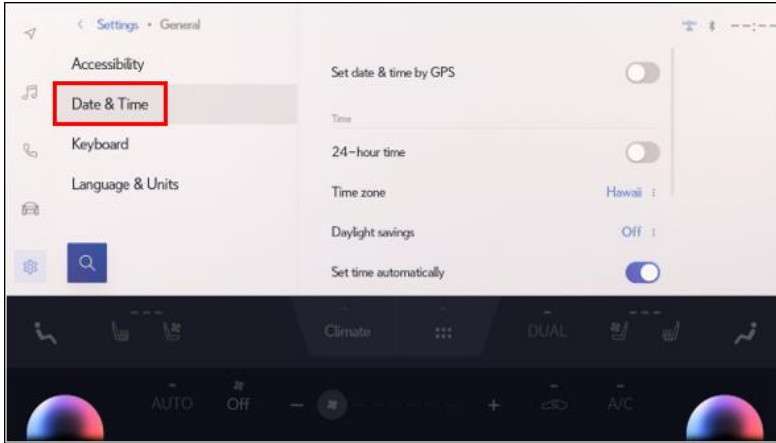

RECOMMENDATIONS

1. Select the Gear Icon at the lower left of the screen.

2. Select General.

Subject	Market
Inaccurate ETA to Destination Using Lexus Navigation	USA
Applicability	
2022 NX	

RECOMMENDATIONS**3. Select "Date & Time".****4. Toggle "Set date & time by GPS" to the "ON" position.****LINK REFERENCES**