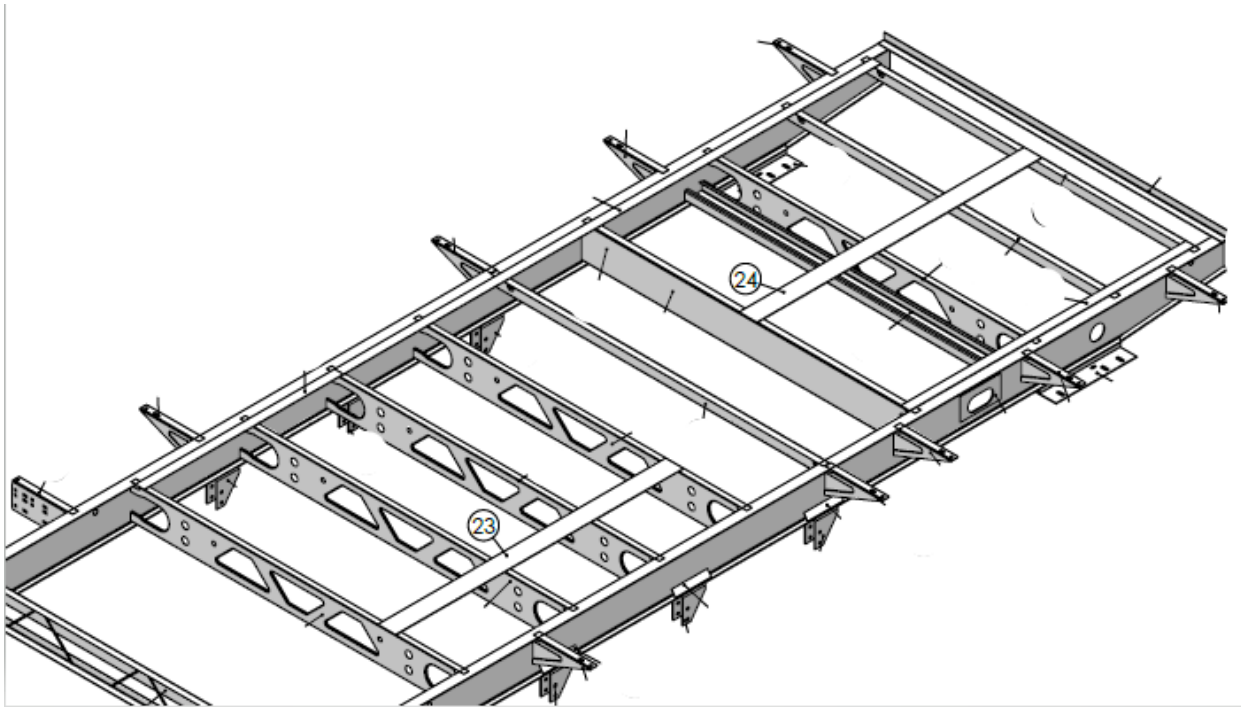

2021 Work and Play- Adrenaline 27LT Floor Plates

Length of the plates

#23 - $64 \frac{1}{4}'' \times 4'' \times \frac{1}{8}''$

#24 - $63 \frac{5}{8}'' \times 4'' \times \frac{1}{8}''$

Location:

#23 starts at $167 \frac{3}{4}''$ from the front of the header plate and ends $230 \frac{7}{8}''$. In from the side about $15 \frac{1}{4}''$

#24 starts at $268 \frac{3}{8}''$ from the front header plate and ends at $330 \frac{3}{4}''$. In the center from the side is about $35 \frac{1}{4}''$ to the start of it.