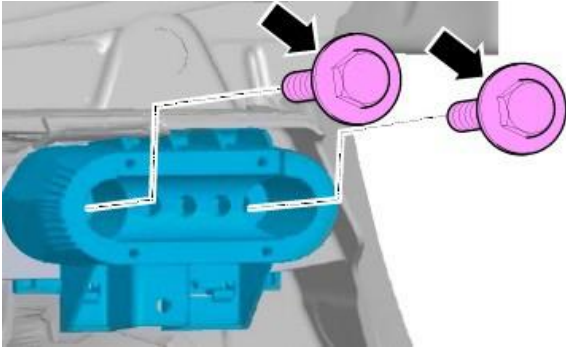

Documents

Document name
master.xml
sc2132vinlist.pdf

Notes

■ Repair instructions

Technical background

The left and right hand rear jacking blocks are required to be fitted during the PDI process.

The blocks are secured to the body using (x2) fixings per side (Figure 1)

Parts despatch control

Not applicable

Repair instructions

■ Notes

Technical background

The left and right hand rear jacking blocks are required to be fitted during the PDI process.

The blocks are secured to the body using (x2) fixings per side (Figure 1)