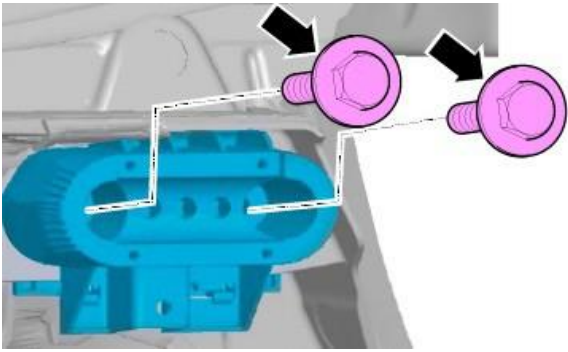

Documents

Document name
master.xml
sc2132vinlist.pdf

Notes

■ Repair instructions

Technical background

The left and right hand rear jacking blocks are required to be fitted during the PDI process.

The blocks are secured to the body using (x2) fixings per side (Figure 1)

Parts despatch control

Not applicable

Repair instructions

■ Notes

Technical background

The left and right hand rear jacking blocks are required to be fitted during the PDI process.

The blocks are secured to the body using (x2) fixings per side (Figure 1)