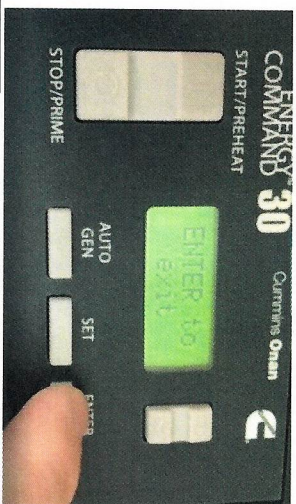

N/A

Press Enter

9

TRIPLE E
RECREATIONAL VEHICLES

SOP05558 QAAR 9970 Auto Generator Start EC-30 Shore Power Sense Reset

Department: 17/N/A
People Required: 1
Time to Complete: 00:00:30
Date Created: 8-19-21
Date Revised:
Created by Initial: GK 806
Rev #:
Verified: BH

Press down arrow/button one time to pull up ENTER to exit

N/A

10

Press
ENTER

N/A

11

Press down arrow two times to ENTER to exit

N/A