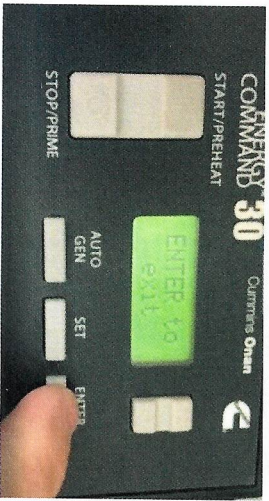

Press down arrow/button one time to pull up ENTER to exit

N/A

10

Press
ENTER

N/A

11

Press down arrow two times to ENTER to exit

N/A

12

Press ENTER

N/A

13

Press down arrow 3 times to complete.

N/A

14

N/A