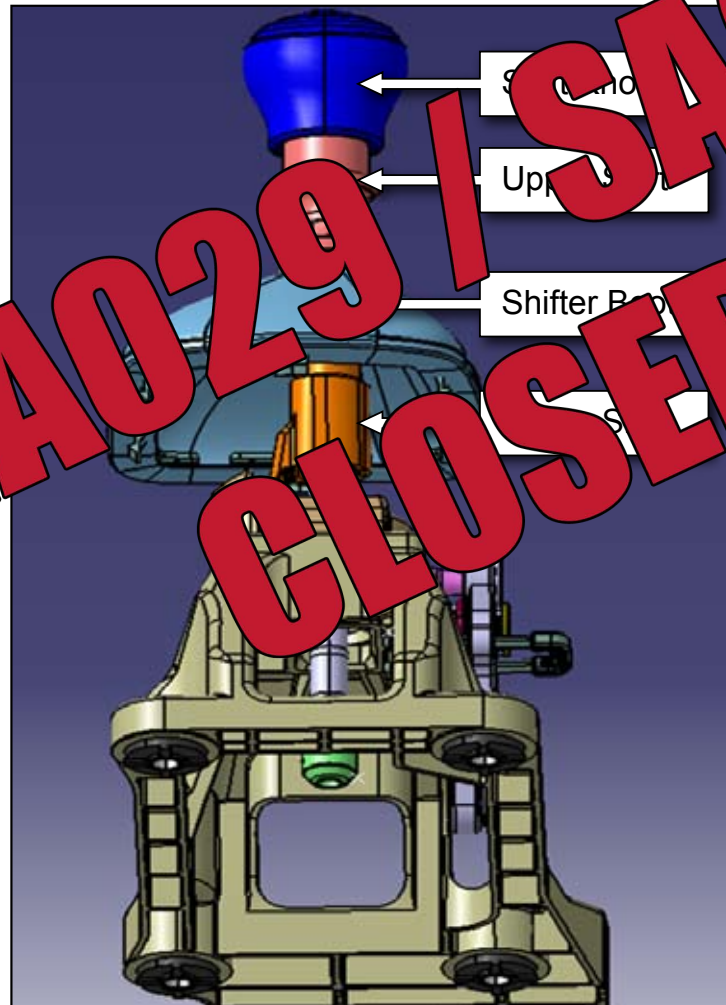

GROUP
Transmission

MODEL
2010MY Soul
w/MT

NUMBER
029

DATE
October 2009

TECHNICAL SERVICE BULLETIN

SUBJECT:

SERVICE ACTION: SOUL MANUAL TRANSMISSION SHIFT SKIRT
(SA015)

This bulletin provides information related to Soul models produced from 1/8/2009 ~ 9/13/2009. Some Soul customers with manual transaxles may complain the vehicle maybe difficult to get into first (1st) gear when coming to a stop. To repair this concern replace the transmission gear shifter lower skirt, complete shifter assembly replacement is NOT necessary.

Shifter Assembly – Lower Skirt Replacement

File Under: Transmission

Circulate To: General Manager Service Manager Parts Manager
 Service Advisor(s) Technician(s) Body Shop Manager Fleet Repair

SUBJECT:

SERVICE ACTION: SOUL MANUAL TRANSMISSION SHIFT KNOB (SA015)

AFFECTED PRODUCTION RANGE:

2010 Soul (AM) vehicles produced from January 8, 2009 ~ September 13, 2009

PARTS INFORMATION:

Part Name	Part Number	Photo
Lower skirt – TGS Lever	43713 2K100QQK	

WARRANTY INFORMATION: