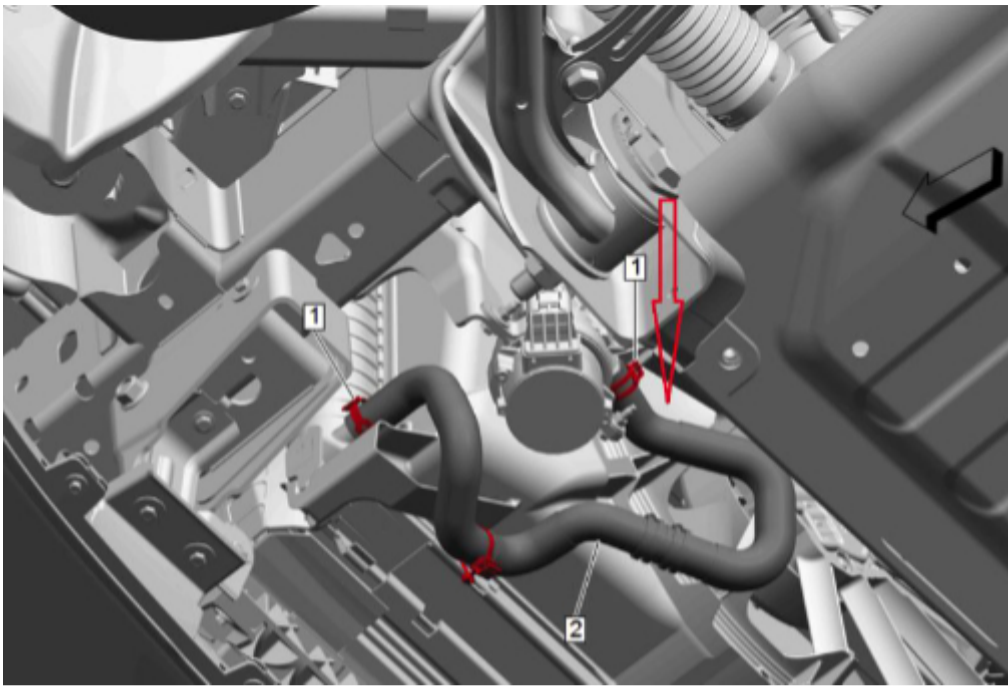

Bulletin No.: PIP5745A
Published date: 03/23/2021

Preliminary Information

PIP5745A MIL illuminated with DTC P026A

Models

Brand:	Model:	Model Years:	VIN:		Engine:	Transmissions:
			from	to		
Cadillac	Escalade models	2021	ALL	ALL	LM2	All
Chevrolet	Silverado 1500	2020 - 2021	ALL	ALL	LM2	All
Chevrolet	Suburban	2021	ALL	ALL	LM2	All
Chevrolet	Tahoe	2021	ALL	ALL	LM2	All
GMC	Sierra 1500	2020 - 2021	ALL	ALL	LM2	All
GMC	Yukon models	2021	ALL	ALL	LM2	All

Involved Region or Country:	North America
Condition:	A vehicle may arrive at the dealer with the MIL illuminated and DTC P026A set.
Cause:	This may be due to a kinked hose at or near the low temperature auxiliary coolant pump.

Correction:

If this condition is encountered, loosen the hose clamp and rotate the hose to allow for proper coolant flow.

Version History

Version	2
Modified	07/29/2020 - Created on 03/23/2021 - Updated to add 2021 SUVs.