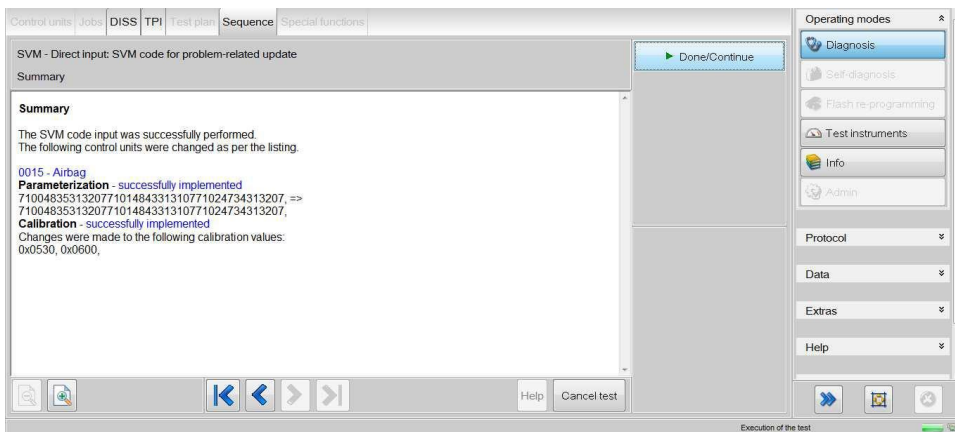

1) Select and run Guided fault finding *NOTE: Ensure all DTC's are erased prior to starting the update*

- Referring to Figure 4- Within the Special functions tab- Select SVM– Code Input (Point A)
- Select Performtest (Point B)

Figure 4

2) On the next screen enter the SVM code 37015SG01 and select Adopt (Figure 5)

Figure 5

- 3) On the following screen, confirm the code is correct - Select Yes
- 4) All control modules will now be interrogated
- 5) The software reprogramming will then begin
- 6) Once complete, a confirmation message will be evident to confirm that all actions have been completed successfully
- 8) Select Done/Continue
- 9) Referring to Figure 6 – The screen will show a summary - Select Done/Continue
- 10) Follow all on screen prompts until program end