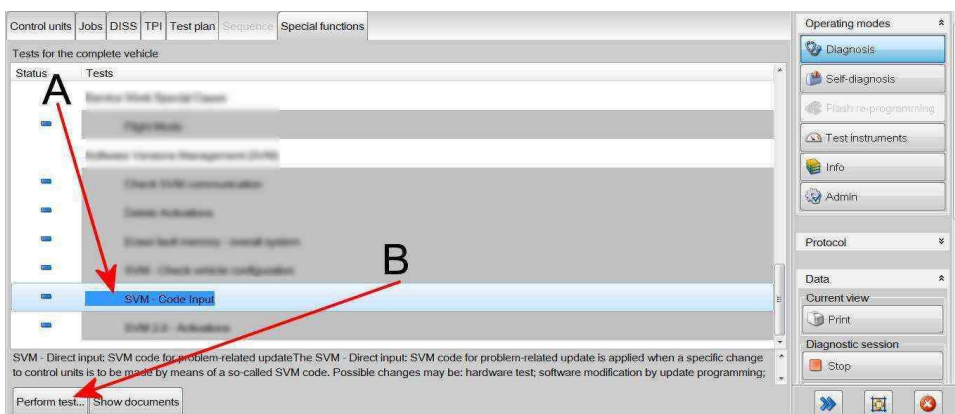

1) Select and run Guided fault finding *NOTE: Ensure all DTC's are erased prior to starting the update*

- Referring to Figure 4- Within the Special functions tab- Select SVM– Code Input (Point A)
- Select Performtest (Point B)