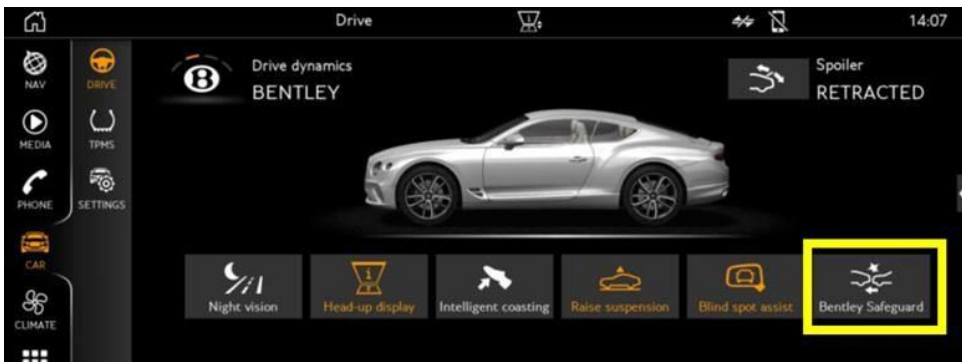

Technical background

Safeguard sub menu options are incorrectly shown within the MMI screen (Figures 1 and 2)

Figure 1

Figure 2

The sub menus are visible on vehicles which are not equipped with the warning option

The visibility of the sub menus could lead a customer to assume that the feature is fitted to the car

Referring to Figure 3 – The Bentley Safeguard tab in the MMI screen will still be visible to allow the customer to turn off Pre Crash Basic (standard fit)

Figure 3

A Software update is available for the Airbag control module – Address 15, once conducted the Safeguard sub menu/s will not be evident

NOTE: The vehicle variant shown in Figures 1, 2 and 3 are used for photographic purposes only