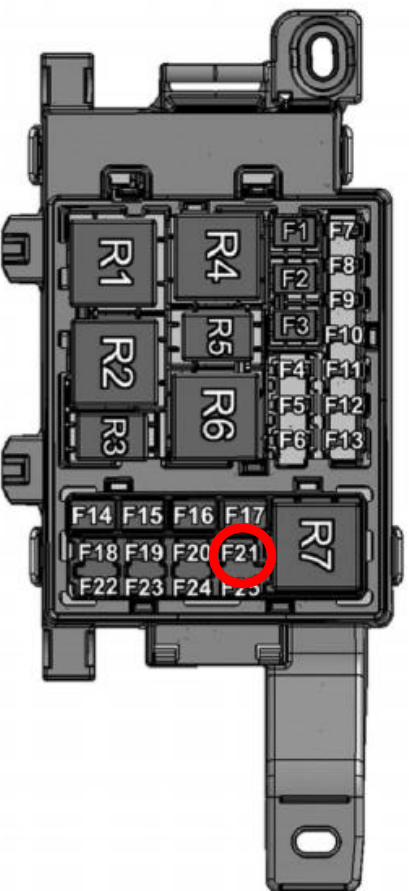

ENGINE JUNCTION BOX - REAR

Publication Part No. EILR 03 82 21_1E

Fuses: See parts catalogue for the replacement.
Caution: Fit Jaguar approved replacement fuses of the same rating and type, or fuses of a matching specification. Using an incorrect fuse may result in damage to the vehicle's electrical system and can result in a fire.