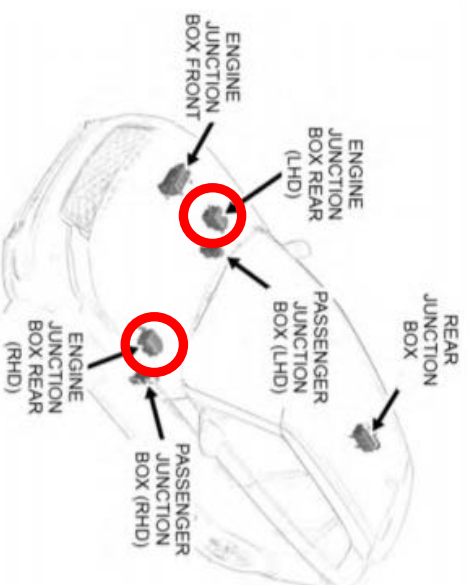

ENGINE JUNCTION BOX - REAR

Publication Part No. EILR 03 82 21_1E

Fuses: See parts catalogue for the replacement.
Caution: Fit Jaguar approved replacement fuses of the same rating and type, or fuses of a matching specification. Using an incorrect fuse may result in damage to the vehicle's electrical system and can result in a fire.

ENGINE JUNCTION BOX - REAR

Publication Part No. EILR 01 43 21_1E