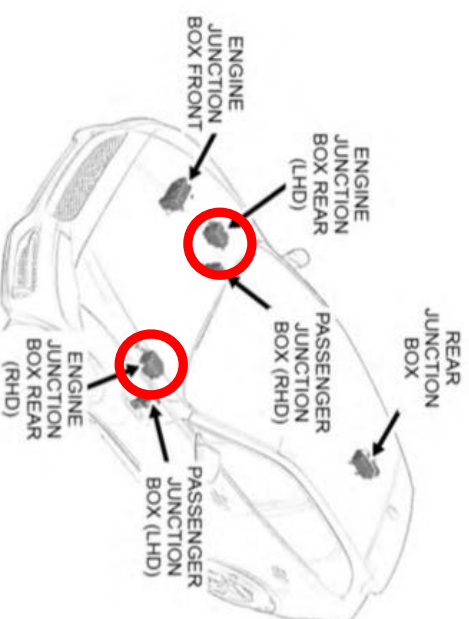

ENGINE JUNCTION BOX - REAR

Publication Part No. EILR 01 43 21_1E