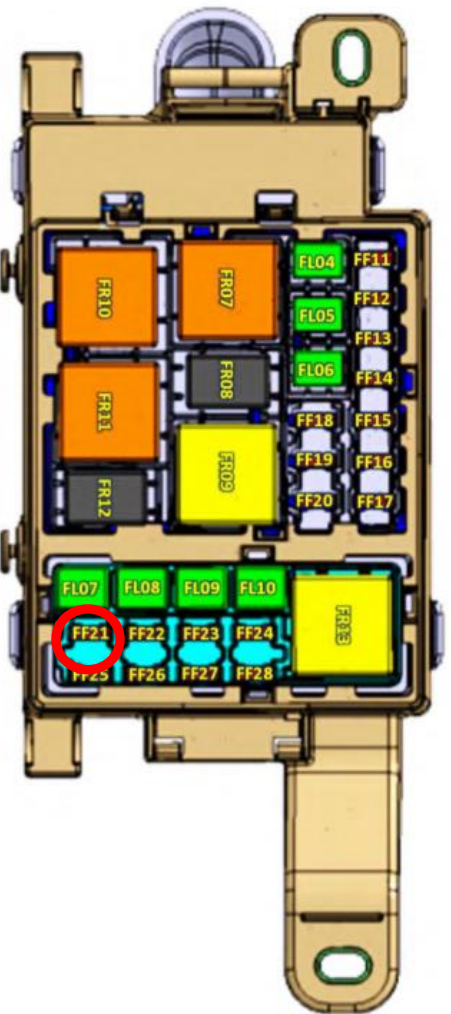

ENGINE JUNCTION BOX - REAR

Publication Part No. EILR 01 43 21_1E