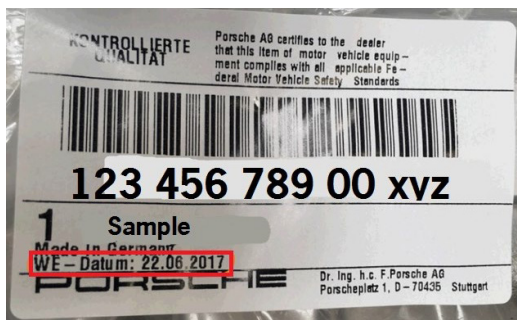

Parts Information

D543

13

Parts Withdrawal - Tube (95811561010)

Replaces all previous bulletin bearing this number.

Attention: Porsche Parts Managers/Parts Personnel

Porsche Cars North America requests return of the following part(s) to PCNA if in stock at your dealership:

Part Number	Description	Instructions
95811561010	Tube	Check date or white dot per instructions

All parts from WE-Date March 2019 or with a white dot are OK.

To avoid restocking charges and receive full credit, follow these steps: