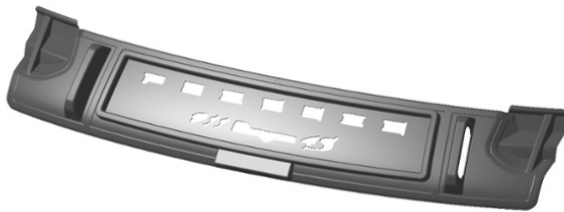

Porsche

Special Tools & Equipment

Rental Logo Templates

Technical Support

2101

USA Only

New Products

Logo Template