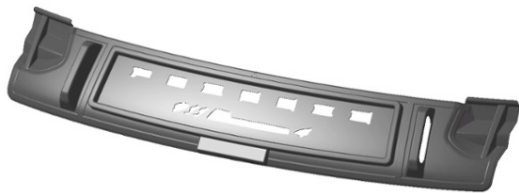

Logo Template

9930/2 | ★★★★★ | $66.53

Model lines	911 (991) Carrera 4 from MY 2017
Use	For positioning model designation on the rear of the vehicle "Porsche 911 Carrera 4"
Workshop Manual	WM605055
Order Number	000 721 993 02
Supplier	Porsche Special Tools & Equipment
Availability	Immediately Available
Note	Dealers can rent using the Porsche Special Tools & Equipment Rental Website. https://porsche-cars-north-america.pointofrentalcloud.com/portal/ *For vehicles with all-wheel drive or GTS (except for Turbo)