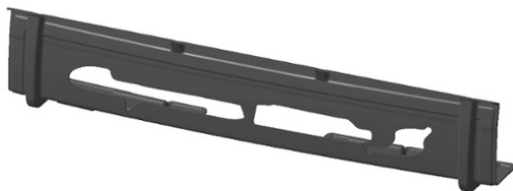

Logo Template

9967/4 | ★★★★★ | $59.39

Model lines	Cayenne (9YA) Turbo S from MY 2020
Use	For positioning model designation on the rear of the vehicle "Cayenne Turbo S"
Workshop Manual	WM605055
Order Number	000 721 996 74
Supplier	Porsche Special Tools & Equipment
Availability	Immediately Available
Note	Dealers can rent using the Porsche Special Tools & Equipment Rental Website. https://porsche-cars-north-america.pointofrentalcloud.com/portal/