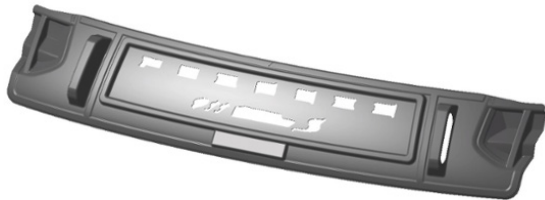

Porsche

Special Tools & Equipment

Rental Logo Templates

Technical Support

2101

USA Only

New Products

Logo Template