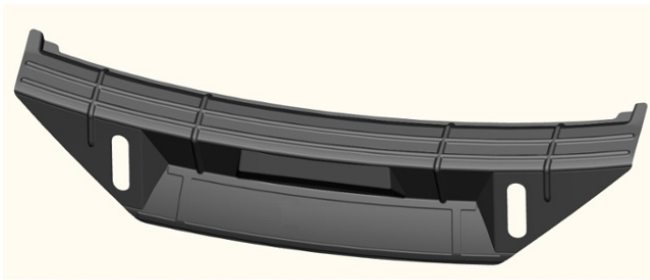

Rental Logo Templates

Technical Support

2101

USA Only

New Products

Logo Template

9997/3 | ★★★★★ | \$120.66

Model lines	Taycan (9J1) 4S from MY 2020
Use	For positioning model designation on the rear of the vehicle "Taycan Turbo S"
Workshop Manual	WM605055
Order Number	000 721 999 73
Supplier	Porsche Special Tools & Equipment
Availability	Immediately Available
Note	Dealers can rent using the Porsche Special Tools & Equipment Rental Website. https://porsche-cars-north-america.pointofrentalcloud.com/portal/