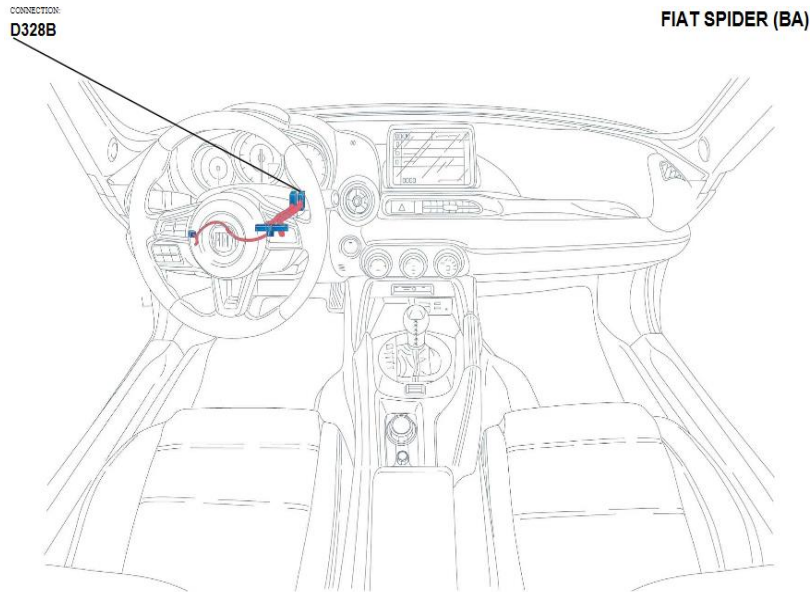

STAR ONLINE PUBLICATION

Passive Entry Harness