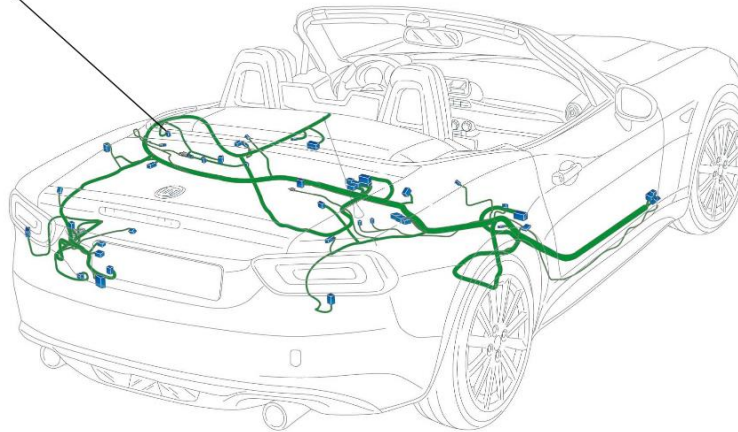

STAR ONLINE PUBLICATION

CONNECTION:
ANTENNA-PASSIVE ENTRY 1

FIAT SPIDER (BA)

Body Harness

CONNECTION:
D020B

FIAT SPIDER (BA)