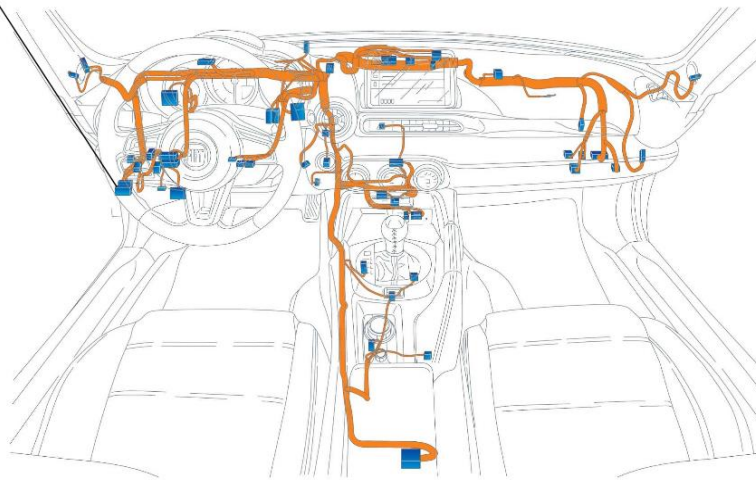

Instrument Panel Harness

Fig 3

This document does not authorize warranty repairs. This communication documents a record of past experiences. STAR Online does not provide any conclusions about what is wrong with the vehicle. Rather, it captures all previous cases known that appear to be similar or related to the vehicle symptom / condition. You are the expert, and you are responsible for deciding on the appropriate course of action.

Contact STAR Center, or your Technical Assistance Center Via TechCONNECT or eCONTACT ticket if no solution is found