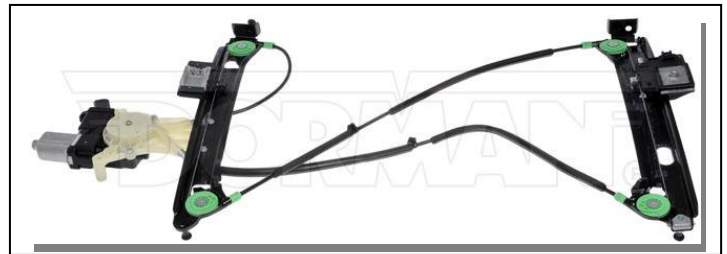

Product Category: Power Window Regulator with Motor Assembly
Part Number(s): 751-842
Destroy in Field: No
Return Authorization: Yes
Return Location: Dorman Products, 3400 East Walnut Street, Colmar, PA 18915
Issue Credit: Please be sure to code return with <RGA-Q> number on outside of container
Apply to Defective All: No
New Product Availability: 5/1/21

Return for Inspection Instructions:

- Dorman requests that inventory be returned for part # noted above including all Date Codes.
- Dorman is conducting an inspection on this SKU that have been shipped.

Notes/Comments:

- If there are any problems with one of these parts, on the vehicle level, we will cover through the Dorman labor claims process.