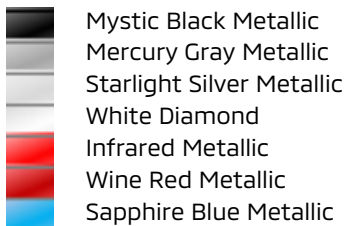

### Sporty Exterior Colors

New White Diamond replaces Pearl White. There are a total of 7 colors available for 2021.