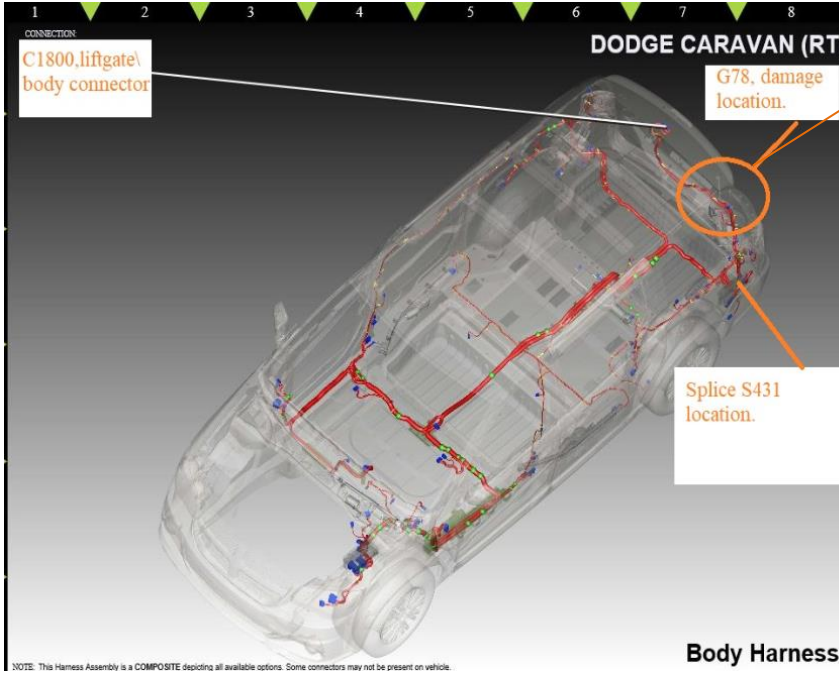

STAR ONLINE PUBLICATION

Fig 2

This document does not authorize warranty repairs. This communication documents a record of past experiences. STAR Online does not provide any conclusions about what is wrong with the vehicle. Rather, it captures all previous cases known that appear to be similar or related to the vehicle symptom / condition. You are the expert, and you are responsible for deciding on the appropriate course of action.

Contact STAR Center, or your Technical Assistance Center Via TechCONNECT or eCONTACT ticket if no solution is found