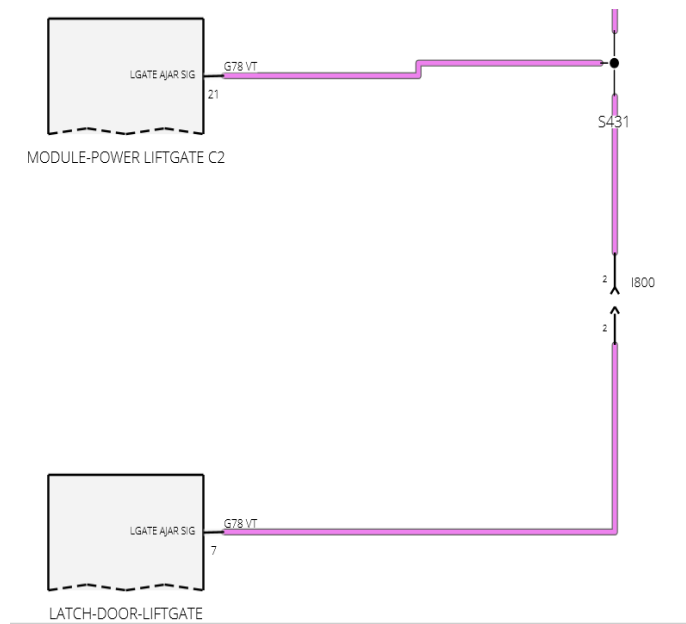

STAR ONLINE PUBLICATION

Fig 2

This document does not authorize warranty repairs. This communication documents a record of past experiences. STAR Online does not provide any conclusions about what is wrong with the vehicle. Rather, it captures all previous cases known that appear to be similar or related to the vehicle symptom / condition. You are the expert, and you are responsible for deciding on the appropriate course of action.

Contact STAR Center, or your Technical Assistance Center Via TechCONNECT or eCONTACT ticket if no solution is found