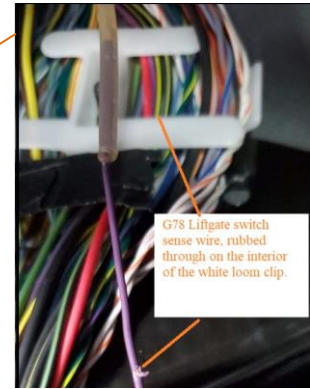

STAR ONLINE PUBLICATION

Fig 2

This document does not authorize warranty repairs. This communication documents a record of past experiences. STAR Online does not provide any conclusions about what is wrong with the vehicle. Rather, it captures all previous cases known that appear to be similar or related to the vehicle symptom / condition. You are the expert, and you are responsible for deciding on the appropriate course of action.

Contact STAR Center, or your Technical Assistance Center Via TechCONNECT or eCONTACT ticket if no solution is found