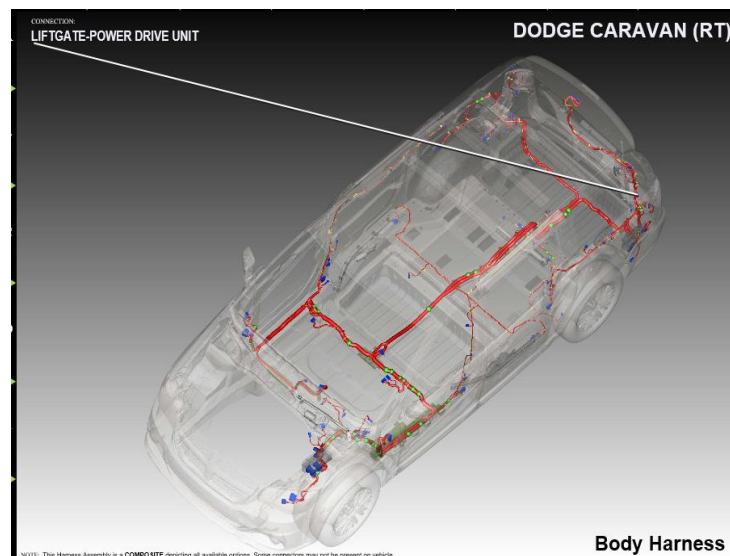

STAR ONLINE PUBLICATION

Case Number: S2008000189

Release Date: 11/24/2020

Symptom/Vehicle Issue: Liftgate Ajar Warning Displayed In Cluster, Alarm Goes Off Vehicle Parked And Secured

Customer Complaint/ Technician Observation: Customer complaint of intermittent Liftgate ajar warning displayed in *Cluster* while driving and vehicle *Alarm* going off with vehicle parked, locked and customer out of vehicle. Technician observed, B1975 - Power Liftgate Latch Cinch - Ratchet Secondary Switch Performance and B1977 - Power Liftgate Open Direction - Sector Switch Performance pending

Repair Procedure: Inspect the harness routing at the Power lift motor bracket/module location or at the harness location retaining clips as shown at the D pillar Fig 1, 2.

Note: Moving the harness at or near suspect areas would cause a switch state to change while monitoring with the scan tool.