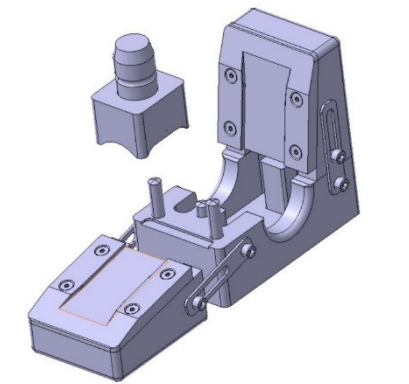

USA Only

New Products

Assembly Fixture

9949 | ★★ | \$ 357.46

Model lines	911 (992) from MY 2020
Use	Used for pre-fitting anti roll bar mount
Workshop Manual	WM429019
Order Number	000 721 994 90
Supplier	Porsche Special Tools & Equipment
Availability	Immediate Availability
Note	The Teflon sliding surfaces become worn and are available as a spare part. order # s/b 000 721 994 91

Thrust Piece

P90004 | ★★★ | \$ 20.12

Model lines	911 (992) Carrera S from MY 2020
Use	Used for fitting radial shaft seal
Workshop Manual	WM391555
Order Number	V04 014 004 TT (POLARIS)
Supplier	Porsche Special Tools & Equipment
Availability	Immediate Availability
Note	N/A