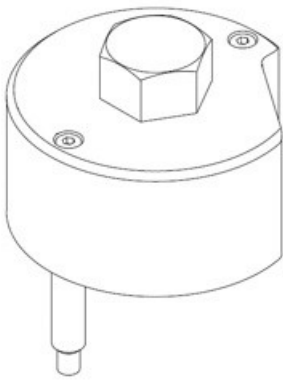

Porsche

Special Tools & Equipment

911 (992) Priority B Tools #2

Technical Support

2034

USA Only

New Products

Assembly Tool

9981 | ★★ | $76.37

Model lines	911 (992) Carrera S from MY 2020
Use	Used for R & I of fuel high-pressure pump
Workshop Manual	WM246319
Order Number	000 721 998 10
Supplier	Porsche Special Tools & Equipment
Availability	Immediate Availability
Note	N/A