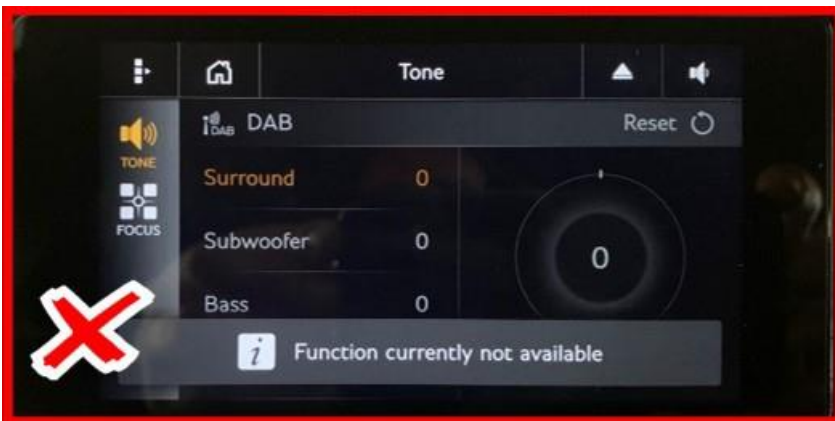

New Flying Spur

NOTE: Figures 1 and 2 are examples only, the image may look different depending on the specification of the audio system

- Referring to Figure 1 - The red cross shows an example of a partially functional TSR (Without Wifi activation - Please Note - The Function currently not available message)

Figure 1

- Referring to Figure 2 - The green tick shows an example of a fully functional TSR with multiple options (After Wifi activation - No availability message visible)

Figure 2

Bentayga

- Referring to Figure 3 - The red cross shows an example of a partially functional TSR (Without Wifi activation)