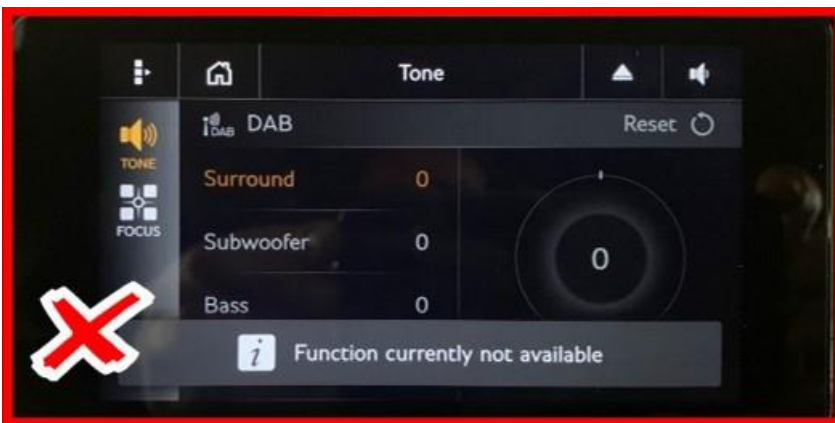

New Flying Spur

NOTE: Figures 1 and 2 are examples only, the image may look different depending on the specification of the audio system

- Referring to Figure 1 - The red cross shows an example of a partially functional TSR (Without Wifi activation – Please Note - The Function currently not available message)

Figure 1

- Referring to Figure 2 - The green tick shows an example of a fully functional TSR with multiple options (After Wifi activation – No availability message visible)

Figure 2

Bentayga

- Referring to Figure 3 - The red cross shows an example of a partially functional TSR (Without Wifi activation)