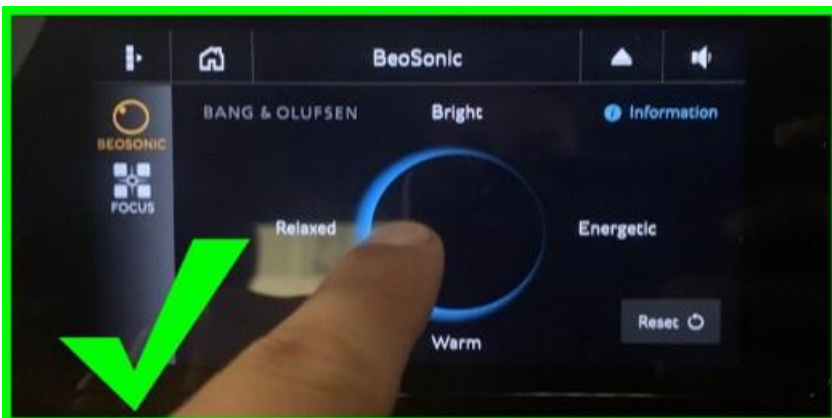

Figure 1

- Referring to Figure 2 - The green tick shows an example of a fully functional TSR with multiple options (After Wifi activation - No availability message visible)

Figure 2

Bentayga

- Referring to Figure 3 - The red cross shows an example of a partially functional TSR (Without Wifi activation)