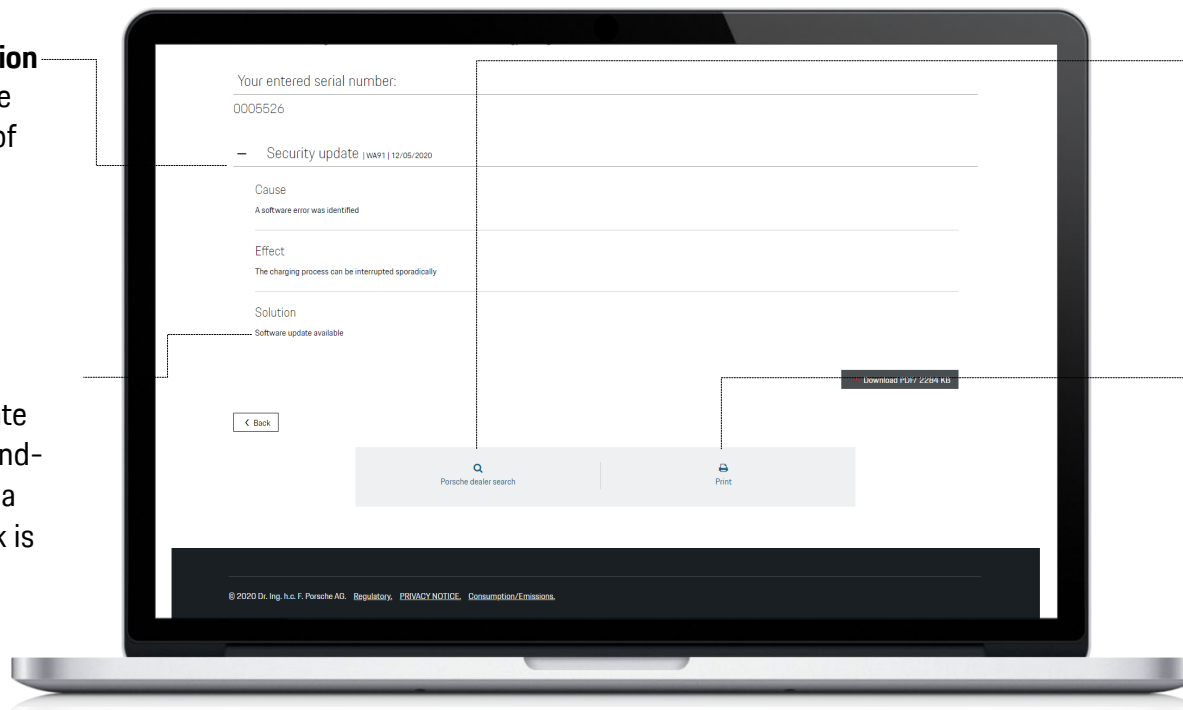

«« **Print**
This function allows you to print the currently displayed Internet page.

»» Search Result

»» Detailed information

After unfolding the tab, descriptions of cause, effect and solution are displayed.

»» Link to download

If a software update is available for stand-alone installation, a corresponding link is displayed.

«« Porsche dealer search

By clicking on the "Porsche dealer search", a separate internet page will open to search for a local Porsche dealer.

«« Print

This function allows you to print the currently displayed Internet page.