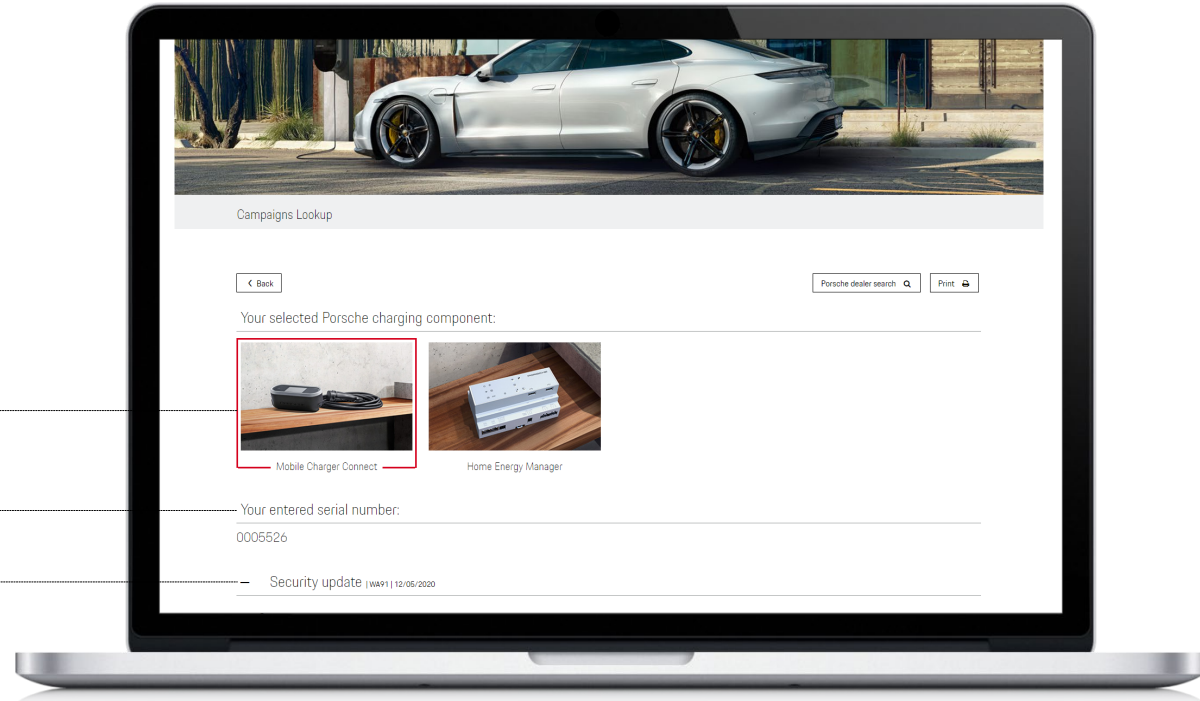

»» Search Result

»» Product selection

Display of the selected product.

»» Serial number

The searched serial number is displayed.

»» Update

List of available service campaigns or recalls for the serial number you are looking for, including campaign number and release date. The details can be collapsed if required (-).

»» Search Result

»» **Back**
By clicking on the "Back" button, the search mask is opened again.

«« **Porsche dealer search**
Click on "Dealer search" opens a separate website to search for a local Porsche dealer.