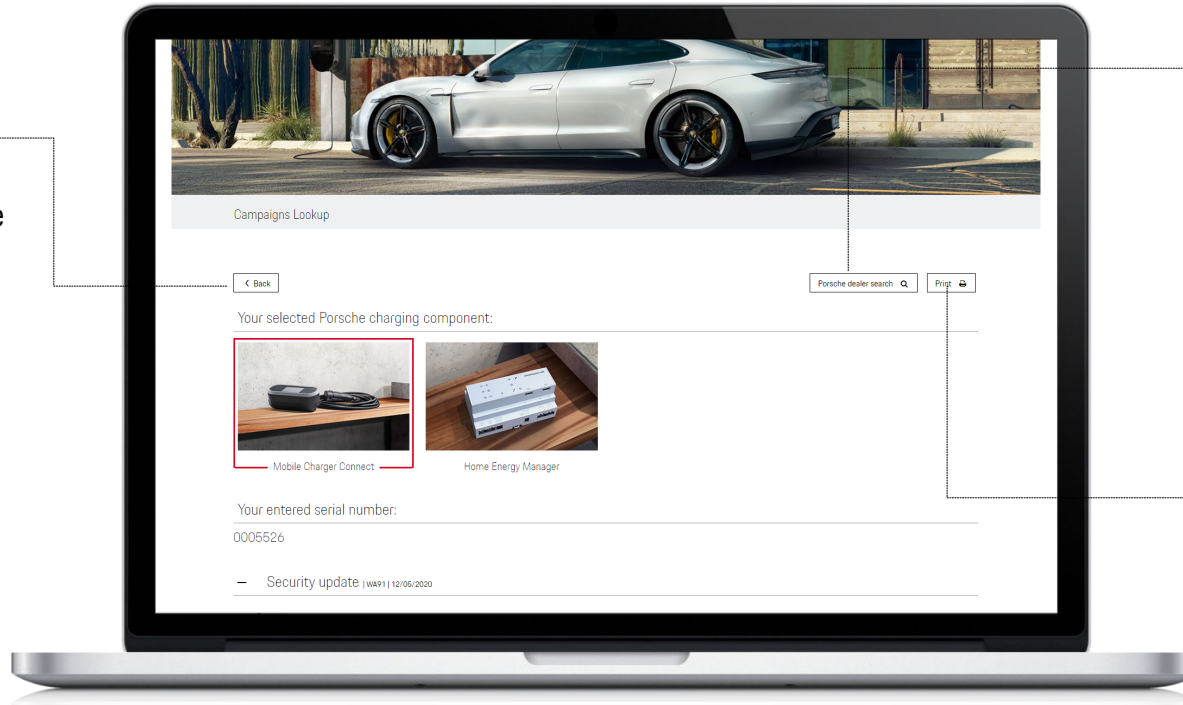

»» Product selection

In the product selection, the component for which open field campaigns will be looked up is selected.

»» Search serial number

After the product selection the search bar turns white and the input for the serial number is enabled. The 7-digit serial number can now be typed in by the customer.

»» Search Result

»» Product selection

Display of the selected product.

»» Serial number

The searched serial number is displayed.

»» Update

List of available service campaigns or recalls for the serial number you are looking for, including campaign number and release date. The details can be collapsed if required (-).

»» Search Result

»» **Back**
By clicking on the "Back" button, the search mask is opened again.

«« **Porsche dealer search**
Click on "Dealer search" opens a separate website to search for a local Porsche dealer.