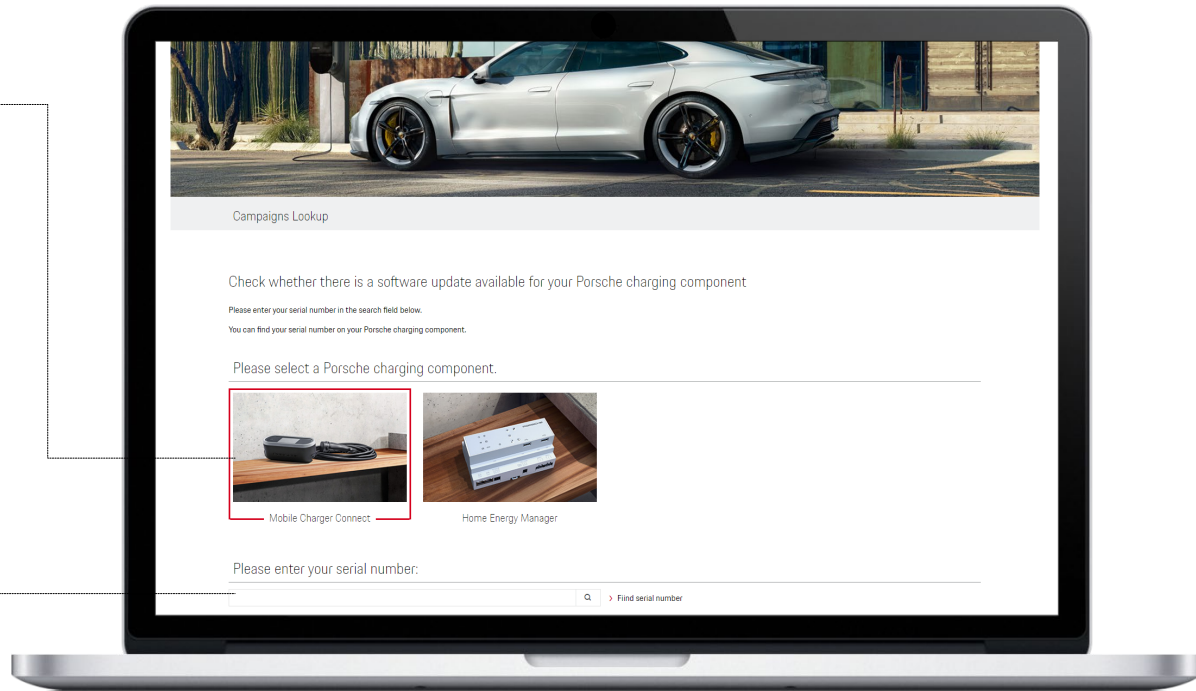

This includes products such as the Mobile Charger Connect or the Home Energy Manager.

»» General Information

Porsche.com // E-Performance // Help & Contact

The lookup tool is embedded on Porsche.com

»» <https://www.porsche.com/international/aboutporsche/e-performance/help-and-contact/>

»» Product selection

In the product selection, the component for which open field campaigns will be looked up is selected.

»» Search serial number

After the product selection the search bar turns white and the input for the serial number is enabled. The 7-digit serial number can now be typed in by the customer.