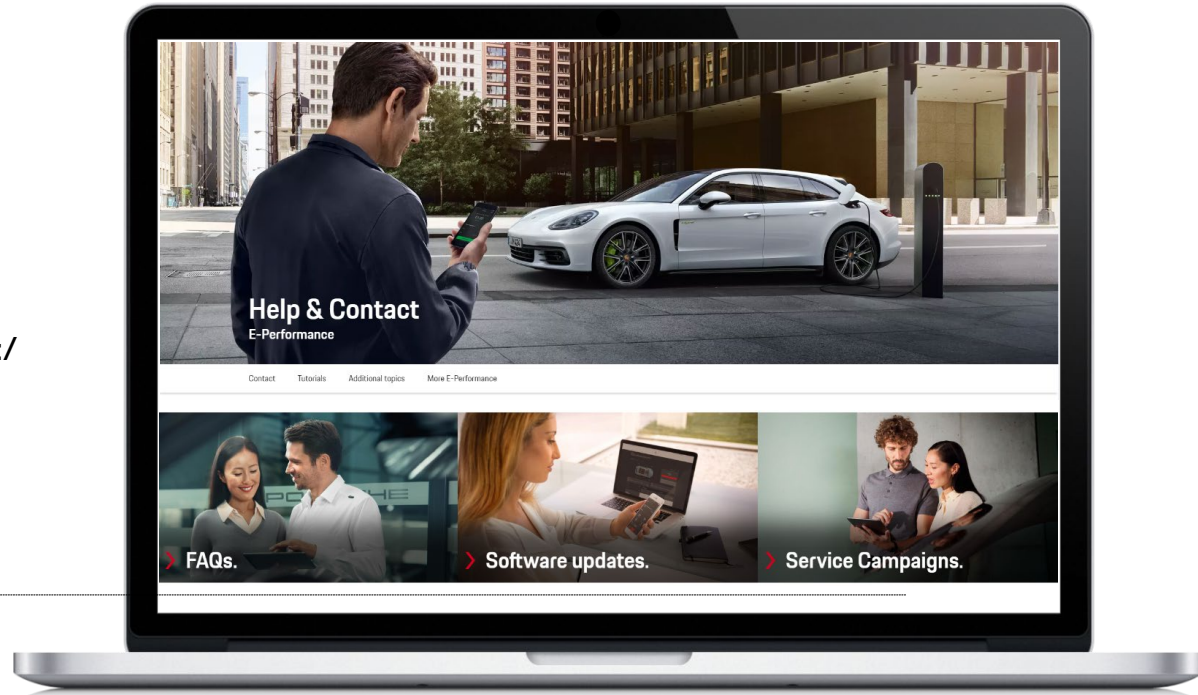

This includes products such as the Mobile Charger Connect or the Home Energy Manager.

»» General Information

Porsche.com // E-Performance // Help & Contact

The lookup tool is embedded on Porsche.com

»» <https://www.porsche.com/international/aboutporsche/e-performance/help-and-contact/>