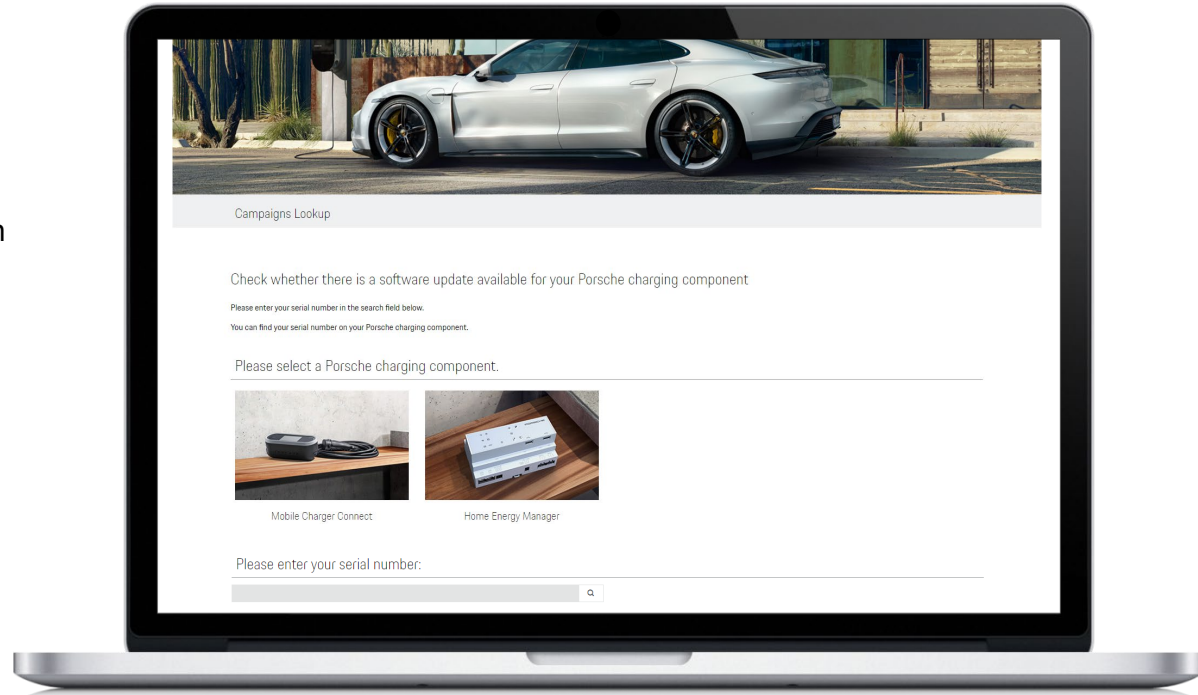

What's new?

With the Charging Campaigns Lookup Tool, a web tool is available for customers and Porsche dealers to search for service campaigns or recalls assigned to charging equipment.

This includes products such as the Mobile Charger Connect or the Home Energy Manager.