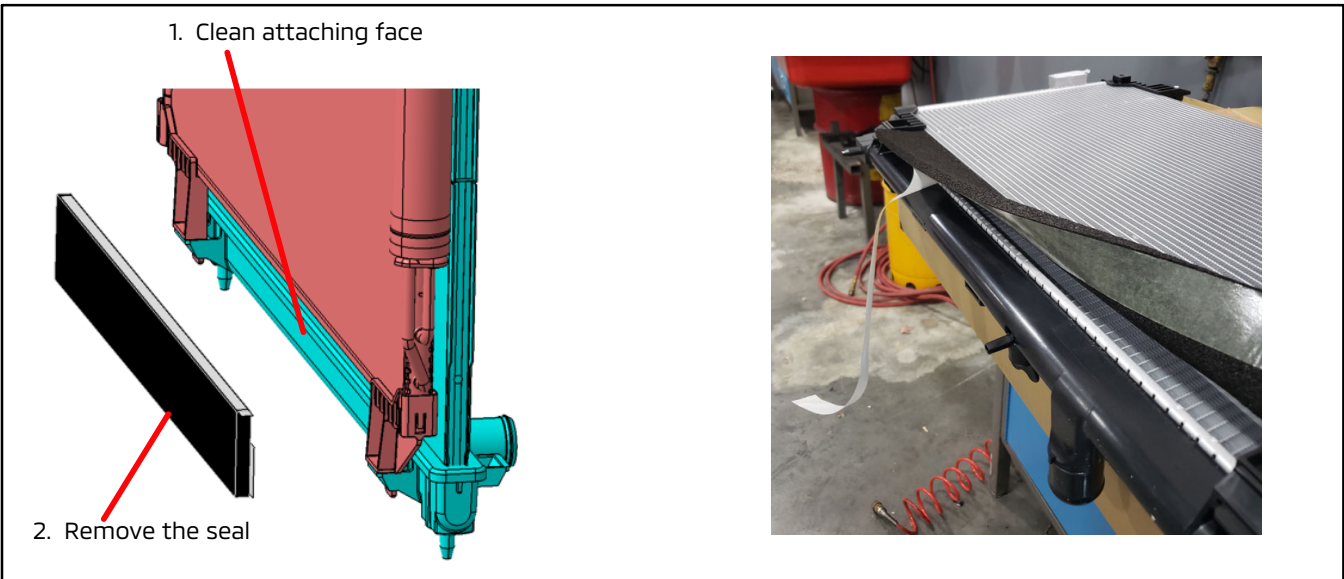

PURPOSE

A customer may report a water temperature warning light after coolant leakage occurs. This may happen when stones from the road enter through the bumper opening and damage the radiator core tube.

This TSB instructs dealers how to install a new radiator and add an EPDM sponge which covers the exposed radiator core.

AFFECTED VEHICLES

2014 - 2020 Outlander

REPAIR PROCEDURE

Replace the radiator with a new one and install the EPDM sponge (packing) covering the exposed radiator core referring to the steps below.

1. Clean the attaching face of the radiator.
2. Remove the peeling seal.

3. Attach on the bottom of condenser (bottom of concave).

4. Remove the side peeling seal.

- Adhere/push the sponge toward the red line in the diagram so that it is attached on the side of the radiator tank.