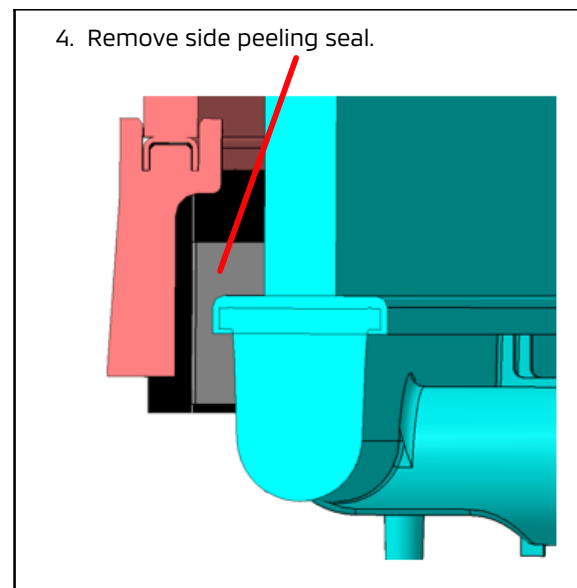

PURPOSE

A customer may report a water temperature warning light after coolant leakage occurs. This may happen when stones from the road enter through the bumper opening and damage the radiator core tube.

This TSB instructs dealers how to install a new radiator and add an EPDM sponge which covers the exposed radiator core.

AFFECTED VEHICLES

2014 - 2020 Outlander

REPAIR PROCEDURE

Replace the radiator with a new one and install the EPDM sponge (packing) covering the exposed radiator core referring to the steps below.

1. Clean the attaching face of the radiator.
2. Remove the peeling seal.

3. Attach on the bottom of condenser (bottom of concave).

4. Remove the side peeling seal.

- Adhere/push the sponge toward the red line in the diagram so that it is attached on the side of the radiator tank.