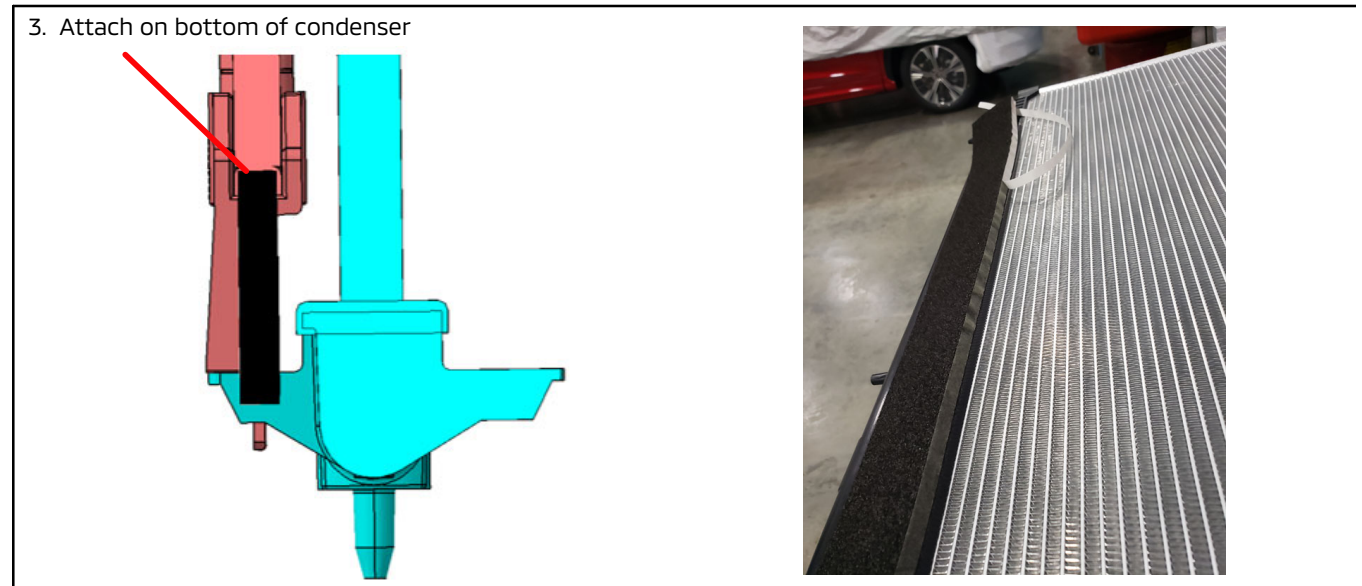

PURPOSE

A customer may report a water temperature warning light after coolant leakage occurs. This may happen when stones from the road enter through the bumper opening and damage the radiator core tube.

This TSB instructs dealers how to install a new radiator and add an EPDM sponge which covers the exposed radiator core.

AFFECTED VEHICLES

2014 - 2020 Outlander

REPAIR PROCEDURE

Replace the radiator with a new one and install the EPDM sponge (packing) covering the exposed radiator core referring to the steps below.

1. Clean the attaching face of the radiator.
2. Remove the peeling seal.

3. Attach on the bottom of condenser (bottom of concave).

4. Remove the side peeling seal.

- Adhere/push the sponge toward the red line in the diagram so that it is attached on the side of the radiator tank.