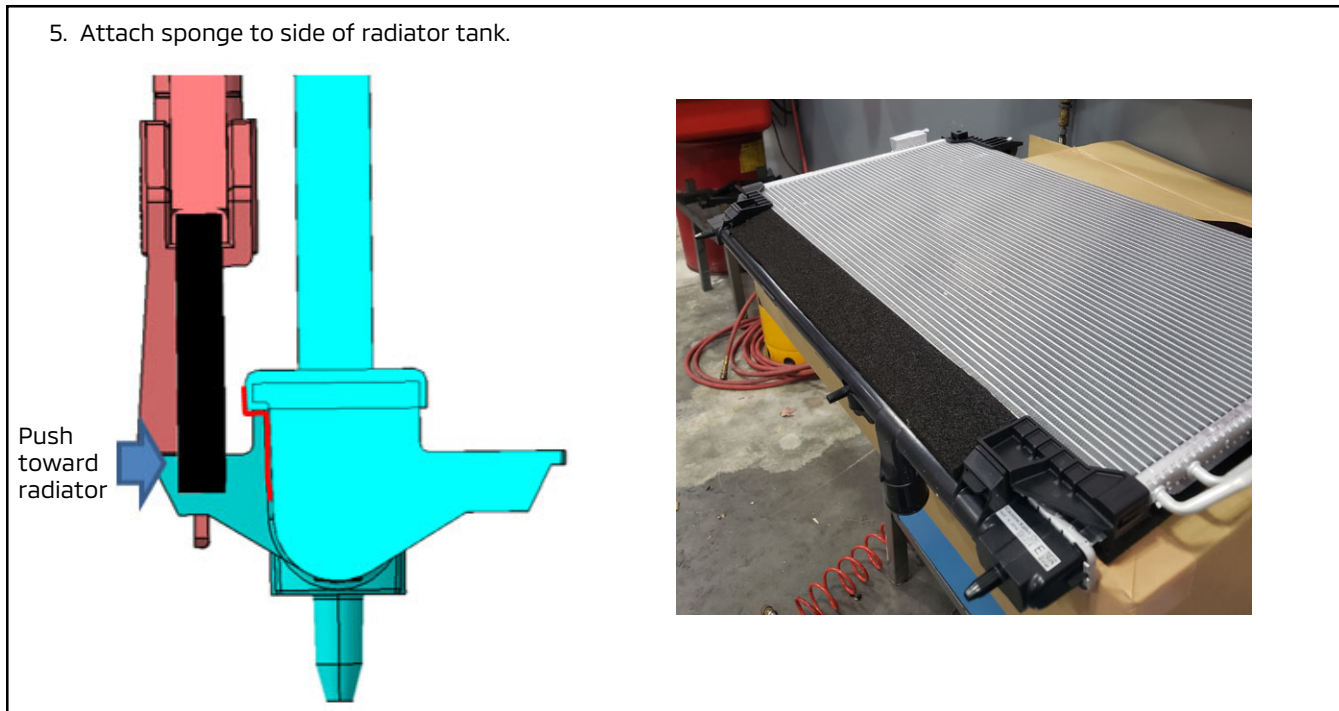

1. Adhere/push the sponge toward the red line in the diagram so that it is attached on the side of the radiator tank.

Confirm the sponge is firmly attached and does not come off.

PARTS INFORMATION

Order only the Genuine Mitsubishi Parts listed below.

Description	Engine	Part Number	Quantity
Radiator Assy, Kit	4J12	1350B523	1
	6B31	1350B524	1

WARRANTY INFORMATION

This bulletin is supplied as technical information only and is not an authorization to repair. If an affected vehicle is reported with the described condition, diagnose the condition, repair as described in this bulletin and submit a normal warranty claim using the following information.

Labor Operation Code	Operation	Nature Code	Cause Code	Time Allowance
145010XW	Install EPDM Sponge	14D	550	0.1 hrs
14501010*	Replace Radiator			1.5 hrs

*From LOTS (Labor Operation Time Schedule)

Warranty Coverage: 5/60 Basic Coverage (Canada: 5/100)