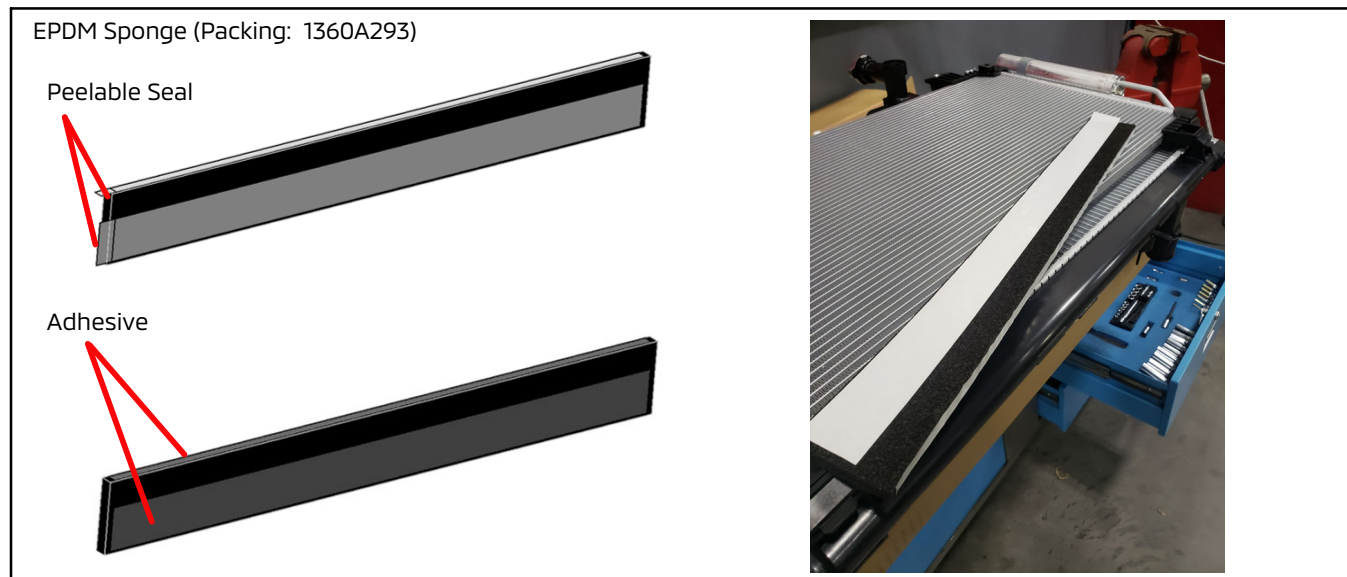

PURPOSE

A customer may report a water temperature warning light after coolant leakage occurs. This may happen when stones from the road enter through the bumper opening and damage the radiator core tube.

This TSB instructs dealers how to install a new radiator and add an EPDM sponge which covers the exposed radiator core.

AFFECTED VEHICLES

2014 - 2020 Outlander

REPAIR PROCEDURE

Replace the radiator with a new one and install the EPDM sponge (packing) covering the exposed radiator core referring to the steps below.

1. Clean the attaching face of the radiator.
2. Remove the peeling seal.

3. Attach on the bottom of condenser (bottom of concave).

4. Remove the side peeling seal.

- Adhere/push the sponge toward the red line in the diagram so that it is attached on the side of the radiator tank.