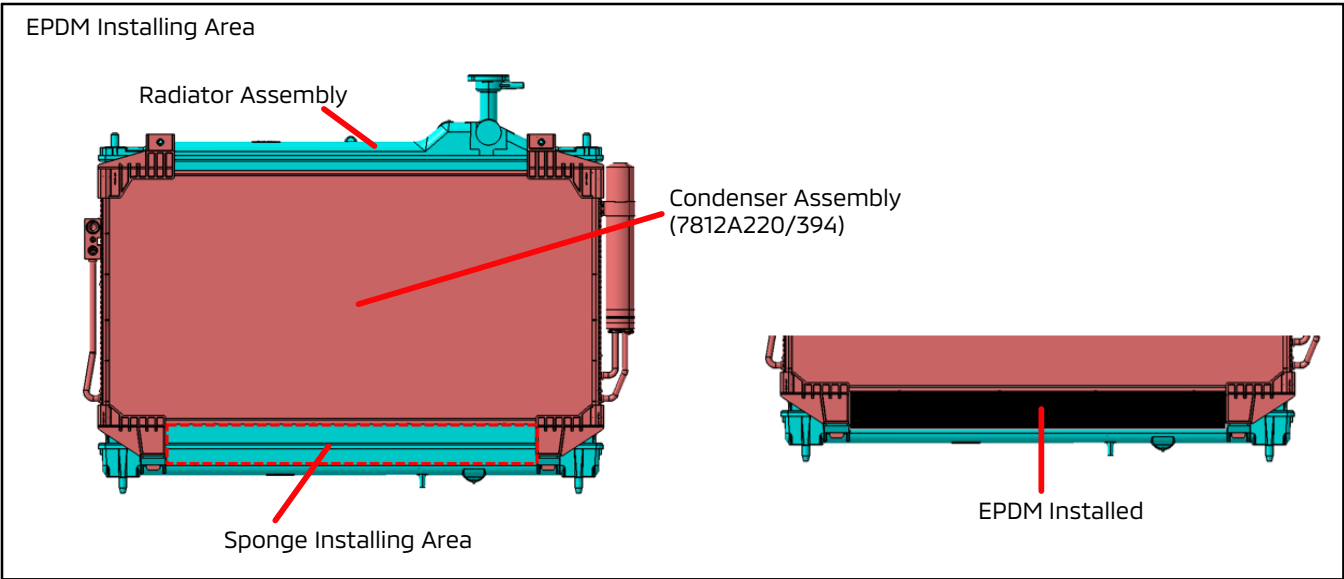

PURPOSE

A customer may report a water temperature warning light after coolant leakage occurs. This may happen when stones from the road enter through the bumper opening and damage the radiator core tube.

This TSB instructs dealers how to install a new radiator and add an EPDM sponge which covers the exposed radiator core.

AFFECTED VEHICLES

2014 - 2020 Outlander

REPAIR PROCEDURE

Replace the radiator with a new one and install the EPDM sponge (packing) covering the exposed radiator core referring to the steps below.

1. Clean the attaching face of the radiator.
2. Remove the peeling seal.

3. Attach on the bottom of condenser (bottom of concave).

4. Remove the side peeling seal.

- Adhere/push the sponge toward the red line in the diagram so that it is attached on the side of the radiator tank.