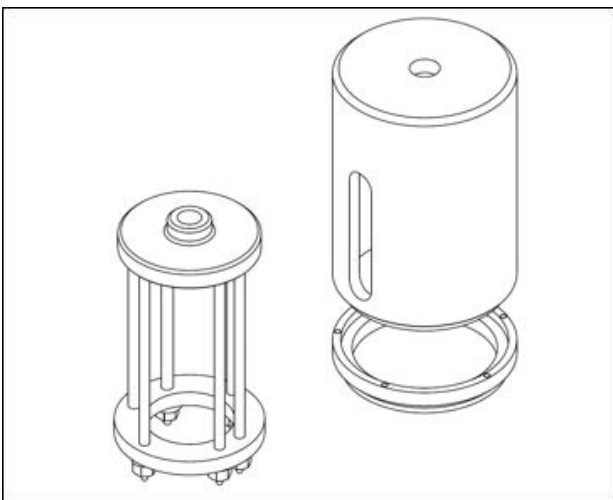

Pressure Piece

9951 | ★★ | $302.04

Model lines 911 (992) Carrera S from MY 2020

Use R&I rubber transmisison bushing

Workshop Manual WM344055

Order Number 000 721 995 10

Supplier Porsche Special Tools & Equipment

Availability Immediate Availability

Note N/A