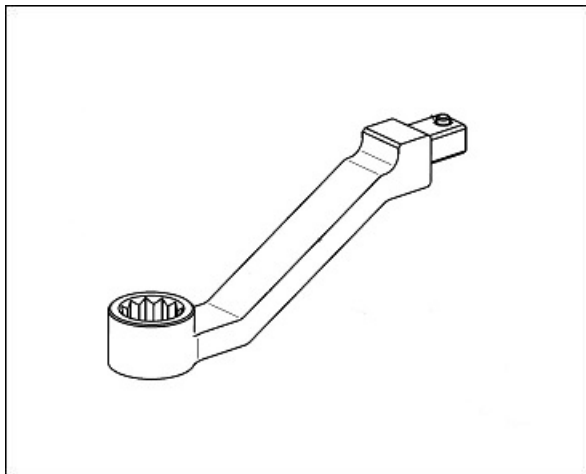

Socket-Wrench Insert

9953 | ★ | $99.86

Model lines 911 (992) Carrera S from MY 2020

Use Fit cover plate to drive belt

Workshop Manual WM137855

Order Number 000 721 995 30

Supplier Porsche Special Tools & Equipment

Availability Immediate Availability

Note N/A