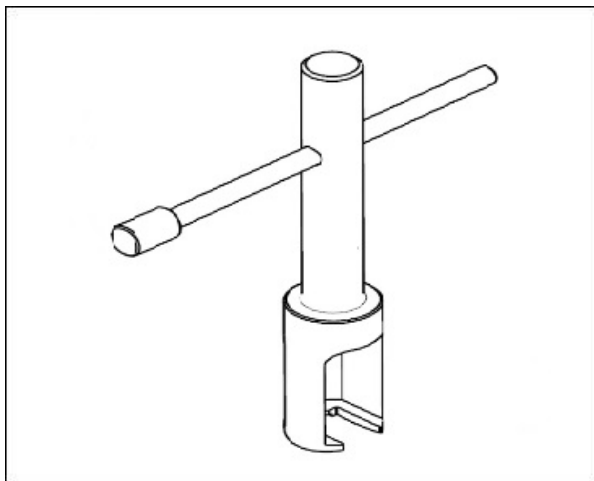

Puller

9961 | ★★ | $101.38

Model lines 911 (992) Carrera S from MY 2020

Use Used to remove injectors

Workshop Manual WM244019

Order Number 000 721 996 10

Supplier Porsche Special Tools & Equipment

Availability Immediate Availability

Note For Bosch piezo injectors