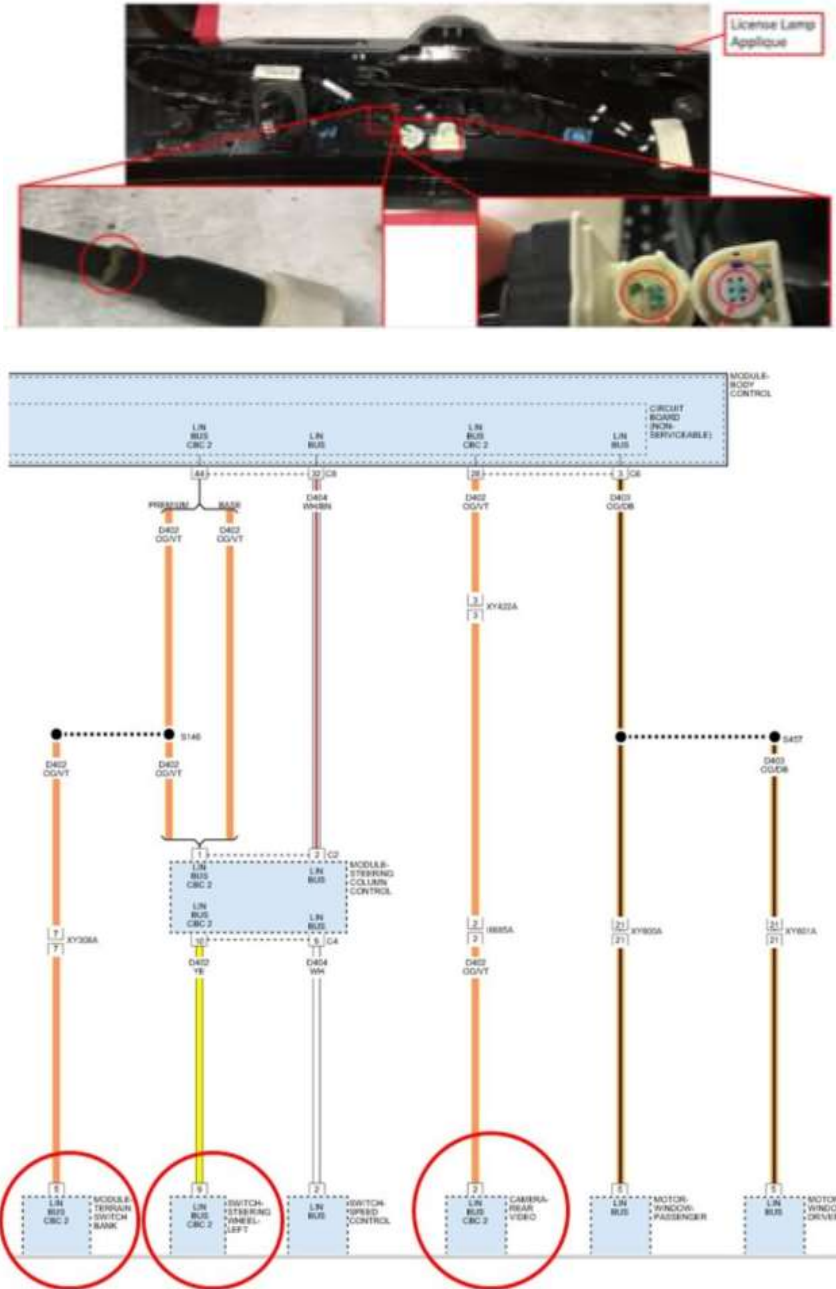

STAR ONLINE PUBLICATION

Fig 2

This document does not authorize warranty repairs. This communication documents a record of past experiences. STAR Online does not provide any conclusions about what is wrong with the vehicle. Rather, it captures all previous cases known that appear to be similar or related to the vehicle symptom / condition. You are the expert, and you are responsible for deciding on the appropriate course of action.

Contact STAR Center, or your Technical Assistance Center Via TechCONNECT or eCONTACT ticket if no solution is found