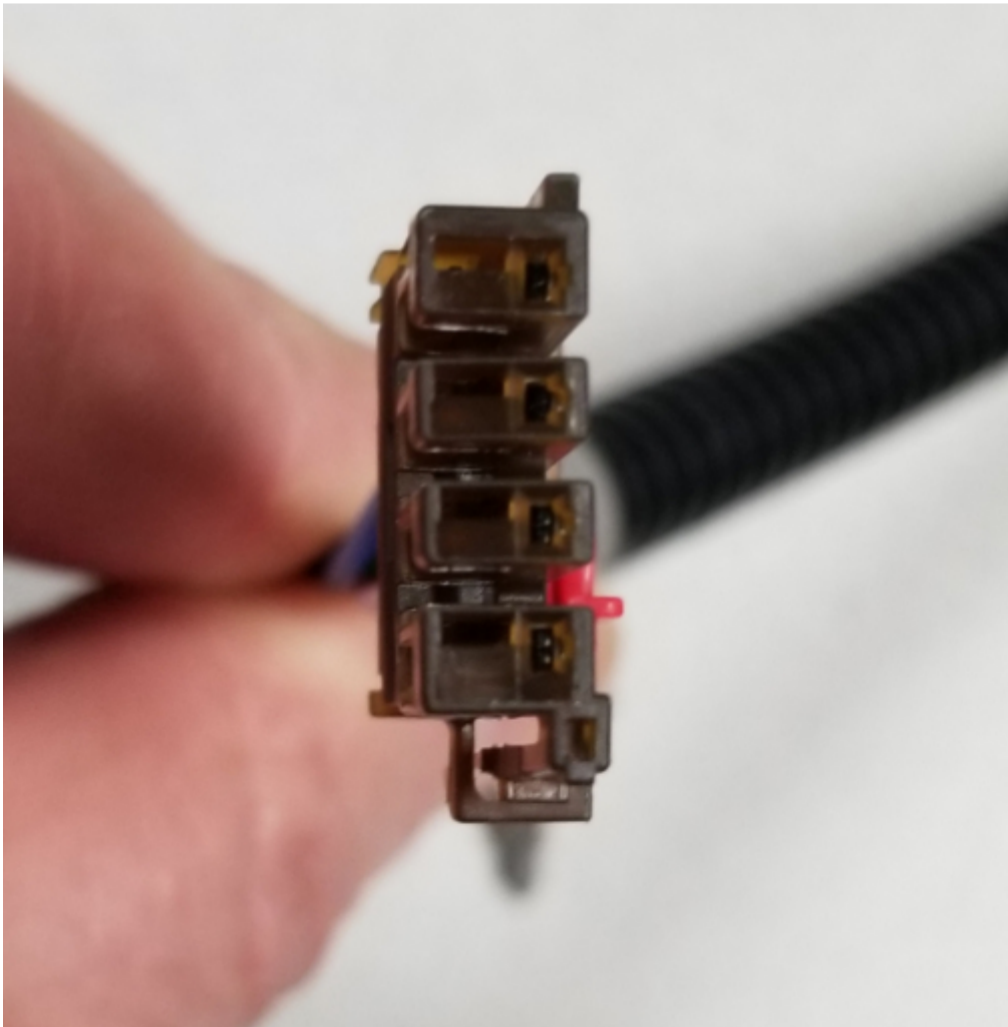

Note: One piece wiring harnesses are no longer available.

Please refer to the following pictures to aid in determining which internal mode switch is installed in the vehicle you are working on.

Example of a 10 pin internal mode switch.

Example of a 10 pin internal harness connector.

Example of a 4 pin internal mode switch.

Example of a 4 pin internal harness connector.

Parts Information

Description	Part Number	QTY
Pass Thru Harness With 10 Pin IMS Non-ESS	24297371	1
Valve Body Harness With 10 Pin IMS Non-ESS	24298757	1
Pass Thru Harness With 10 or 4 Pin IMS With ESS	24298759	1