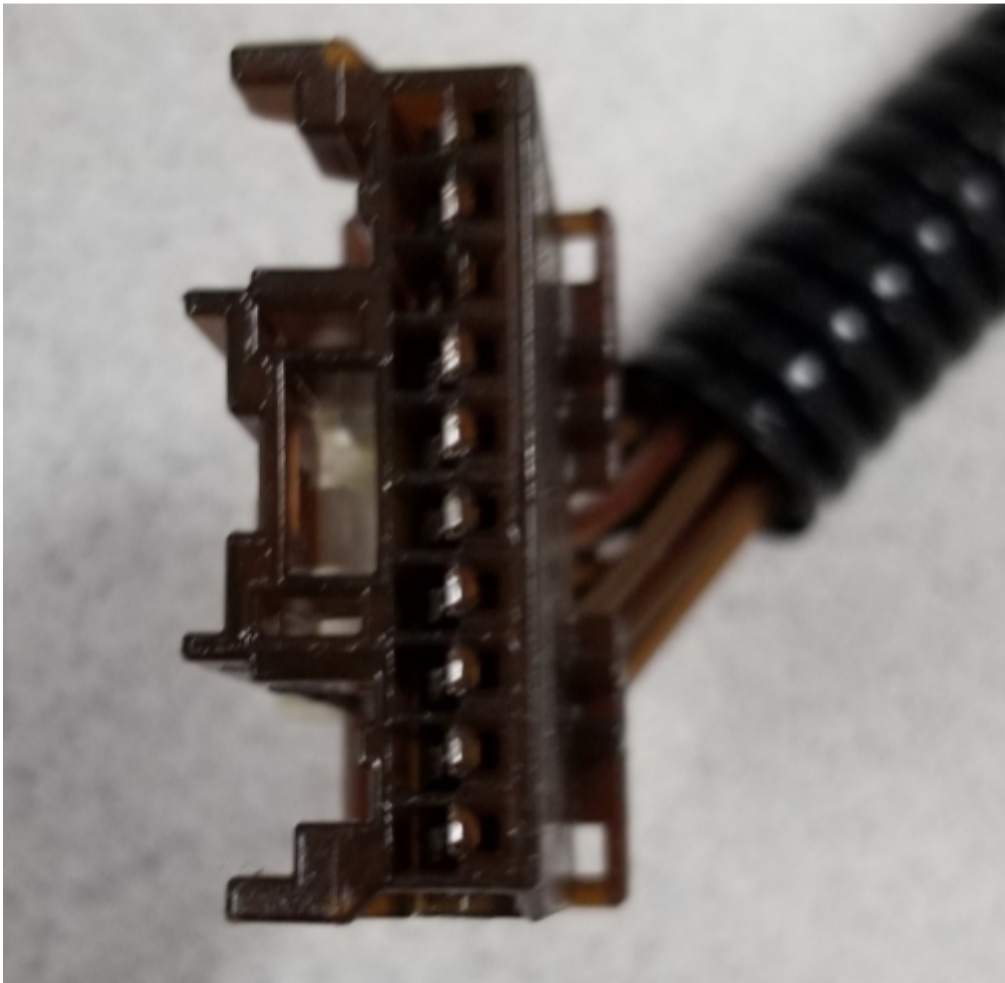

Involved Region or Country	North America
Condition	Some customers may comment on the operation or performance of the 8L45 or 8L90 transmission.
Cause	<p>Diagnostics may lead to the replacement of the transmission internal wiring harnesses.</p> <p>At this time the part numbers for the 2 piece harness are not available in the Electronic Parts Catalog.</p>

Correction:

Please refer to following information to obtain the part numbers for the transmission internal harnesses by application.

Note: ESS refers to a vehicles equipped with Start Stop and Non ESS refers to vehicles that are not equipped with Start Stop.

Note: One piece wiring harnesses are no longer available.

Please refer to the following pictures to aid in determining which internal mode switch is installed in the vehicle you are working on.

Example of a 10 pin internal mode switch.

Example of a 10 pin internal harness connector.

Example of a 4 pin internal mode switch.

Example of a 4 pin internal harness connector.

Parts Information

Description	Part Number	QTY
Pass Thru Harness With 10 Pin IMS Non-ESS	24297371	1
Valve Body Harness With 10 Pin IMS Non-ESS	24298757	1
Pass Thru Harness With 10 or 4 Pin IMS With ESS	24298759	1