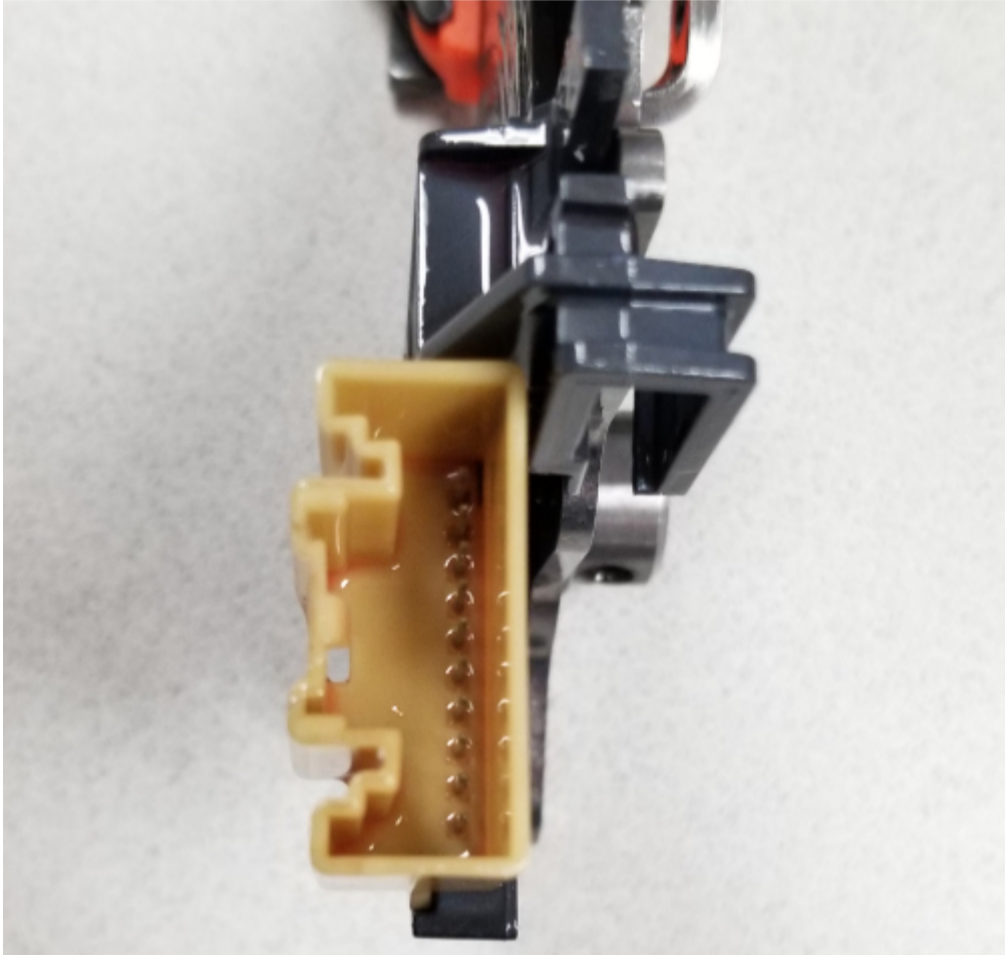

Involved Region or Country	North America
Condition	Some customers may comment on the operation or performance of the 8L45 or 8L90 transmission.
Cause	<p>Diagnostics may lead to the replacement of the transmission internal wiring harnesses.</p> <p>At this time the part numbers for the 2 piece harness are not available in the Electronic Parts Catalog.</p>

Correction:

Please refer to following information to obtain the part numbers for the transmission internal harnesses by application.

Note: ESS refers to a vehicles equipped with Start Stop and Non ESS refers to vehicles that are not equipped with Start Stop.

Note: One piece wiring harnesses are no longer available.

Please refer to the following pictures to aid in determining which internal mode switch is installed in the vehicle you are working on.

Example of a 10 pin internal mode switch.

Example of a 10 pin internal harness connector.

Example of a 4 pin internal mode switch.

Example of a 4 pin internal harness connector.

Parts Information

Description	Part Number	QTY
Pass Thru Harness With 10 Pin IMS Non-ESS	24297371	1
Valve Body Harness With 10 Pin IMS Non-ESS	24298757	1
Pass Thru Harness With 10 or 4 Pin IMS With ESS	24298759	1