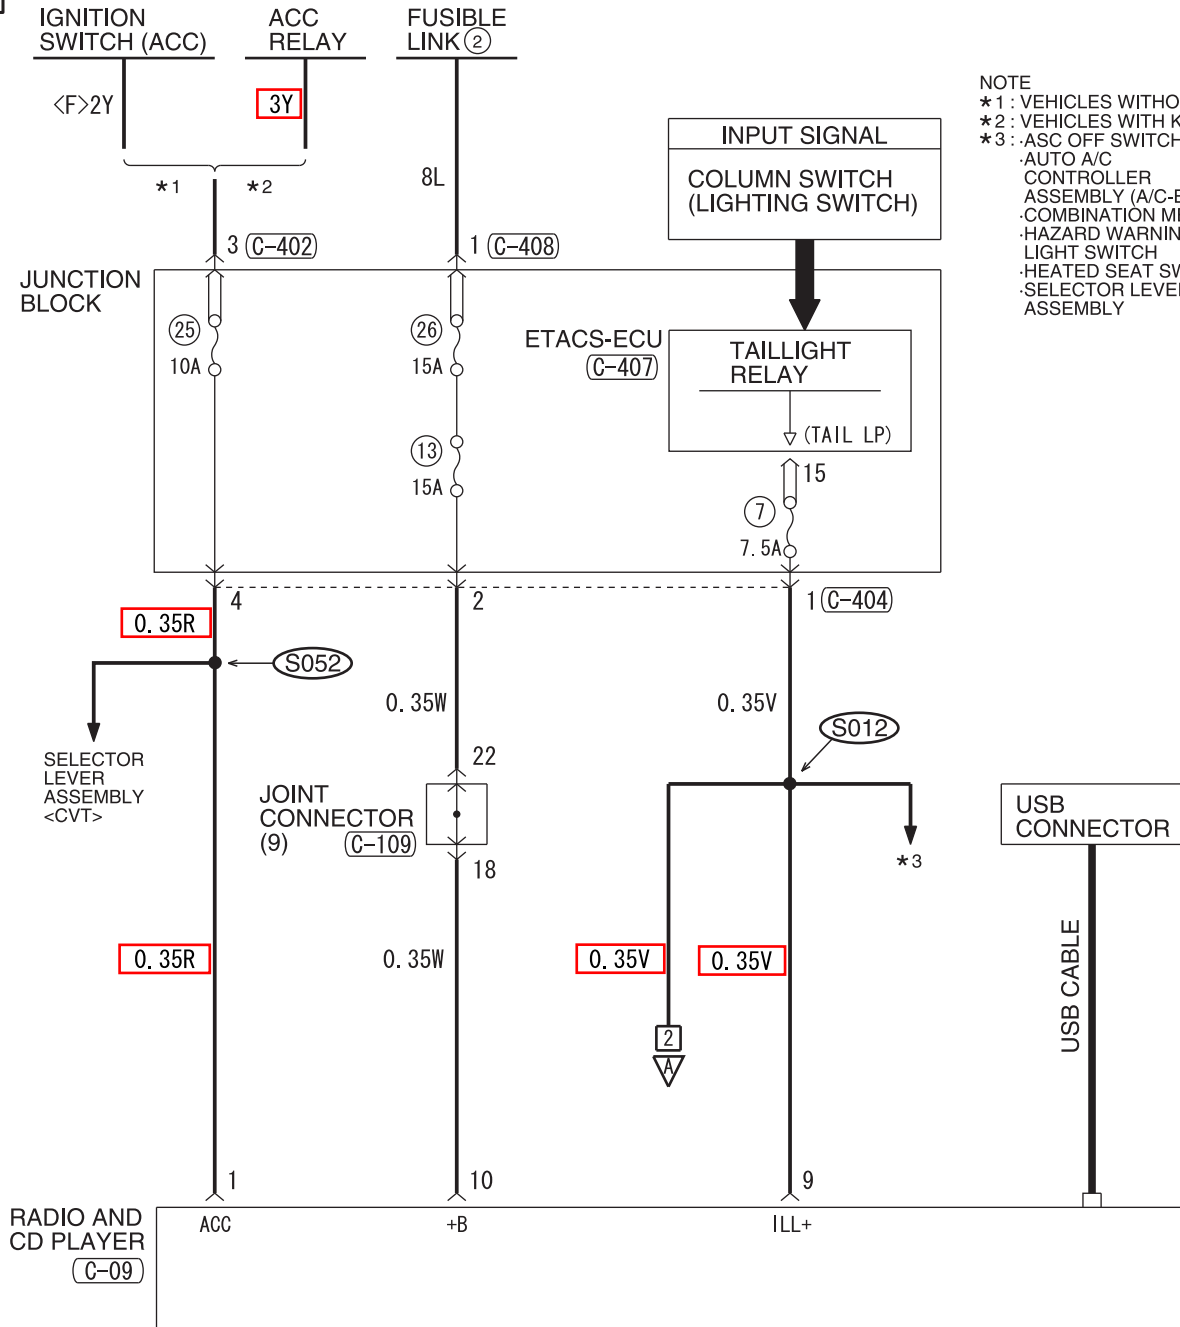

DISPLAY AUDIO

M1901044500076

1

NOTE  
 \*1: VEHICLES WITHOUT KOS  
 \*2: VEHICLES WITH KOS  
 \*3: -ASC OFF SWITCH  
 -AUTO A/C  
 CONTROLLER  
 ASSEMBLY (A/C-ECU)  
 -COMBINATION METER  
 -HAZARD WARNING  
 LIGHT SWITCH  
 -HEATED SEAT SWITCH  
 -SELECTOR LEVER  
 ASSEMBLY