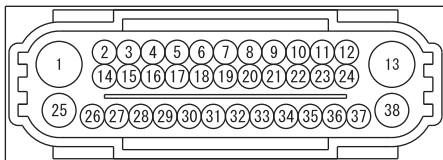

IGNITION SYSTEM

M1901000607658

1

NOTE
*1 : VEHICLES WITHOUT KOS
*2 : VEHICLES WITH KOS

1. **INPUT SIGNAL**
2. ·CRANKSHAFT POSITION SENSOR
   - ·ENGINE COOLANT TEMPERATURE SENSOR
   - ·HEATED OXYGEN SENSOR (REAR)
   - ·LINEAR AIR-FUEL RATIO SENSOR
   - ·MANIFOLD ABSOLUTE PRESSURE SENSOR
   - ·THROTTLE POSITION SENSOR

A-119