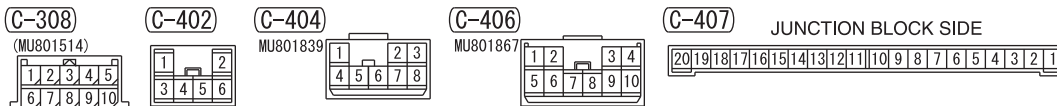

# HEADLIGHT <HALOGEN TYPE>

1

NOTE  
\* 1 : VEHICLES WITHOUT KOS  
\* 2 : VEHICLES WITH KOS

2

3

WIRE COLOR CODE  
 B: BLACK LG: LIGHT GREEN G: GREEN L: BLUE W: WHITE Y: YELLOW SB: SKY BLUE  
 BR: BROWN O: ORANGE GR: GRAY R: RED P: PINK V: VIOLET PU: PURPLE SI: SILVER  
 BE: BEIGE