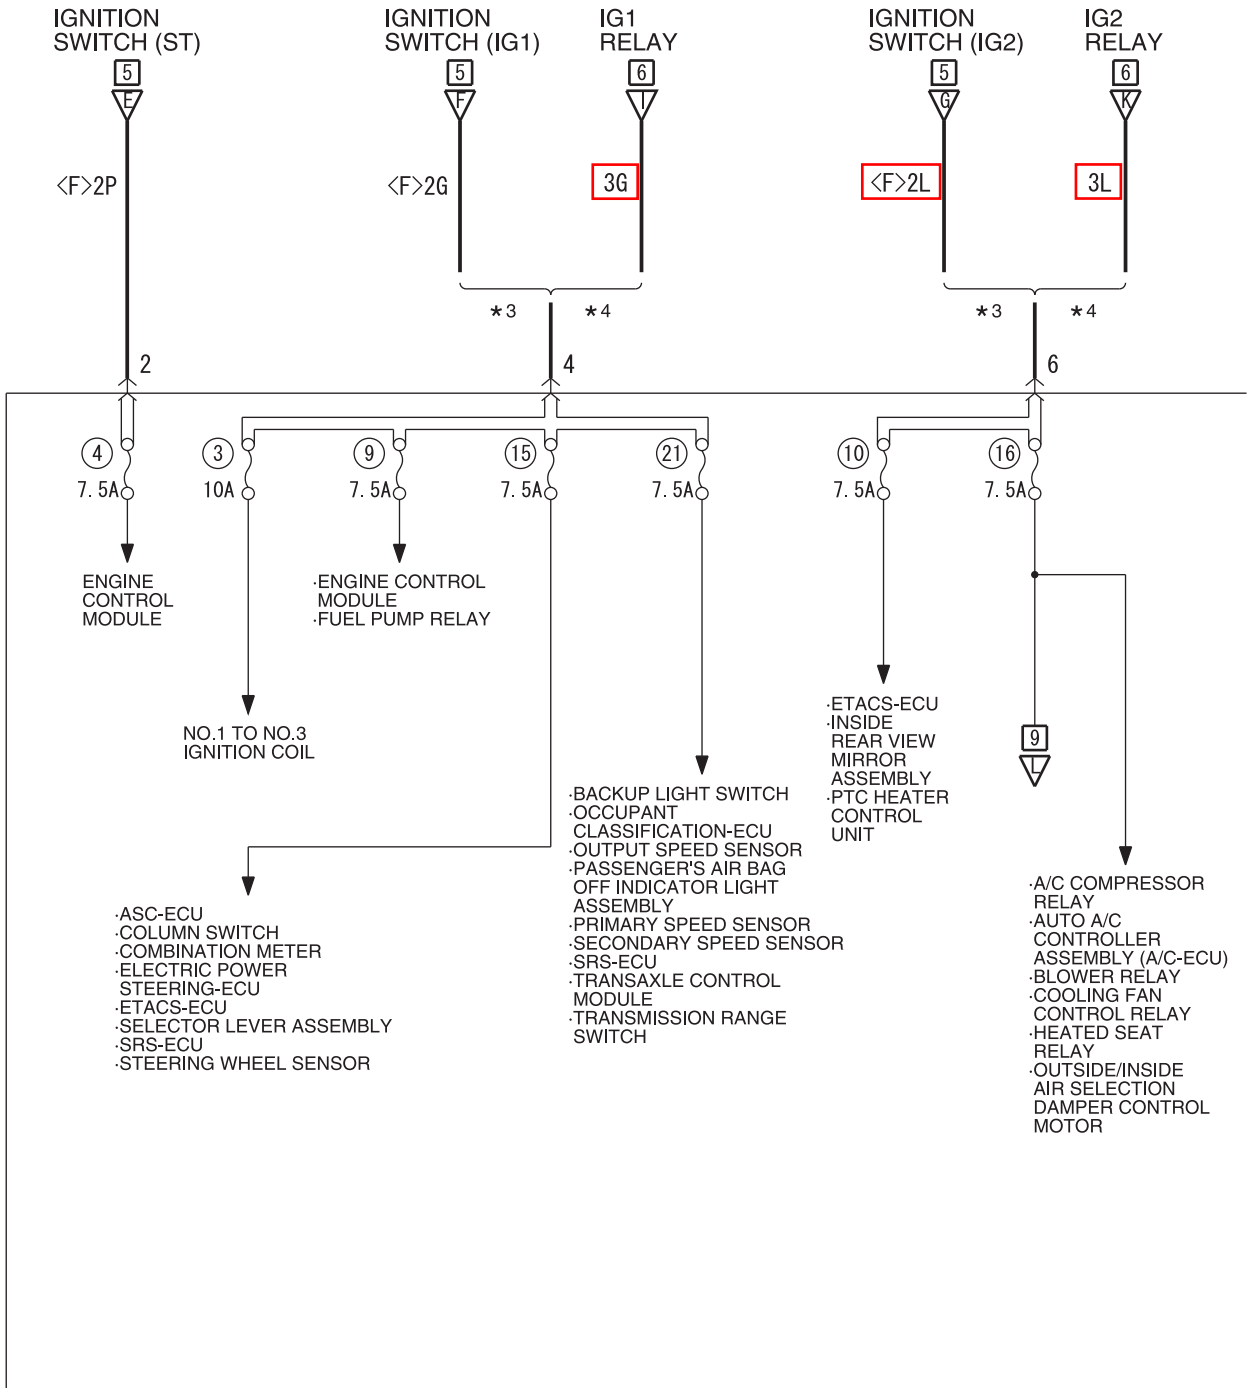

POWER DISTRIBUTION SYSTEM (CONTINUED)

7

C-402