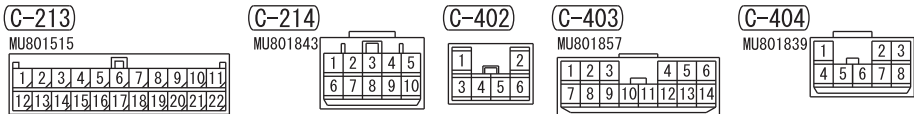

POWER WINDOWS <VEHICLES WITH SAFETY SYSTEM>

M1901004607791

NOTE  
\*1 : VEHICLES WITHOUT KOS  
\*2 : VEHICLES WITH KOS

2

WIRE COLOR CODE  
 B: BLACK LG: LIGHT GREEN G: GREEN L: BLUE W: WHITE Y: YELLOW SB: SKY BLUE  
 BR: BROWN O: ORANGE GR: GRAY R: RED P: PINK V: VIOLET PU: PURPLE SI: SILVER  
 BE: BEIGE