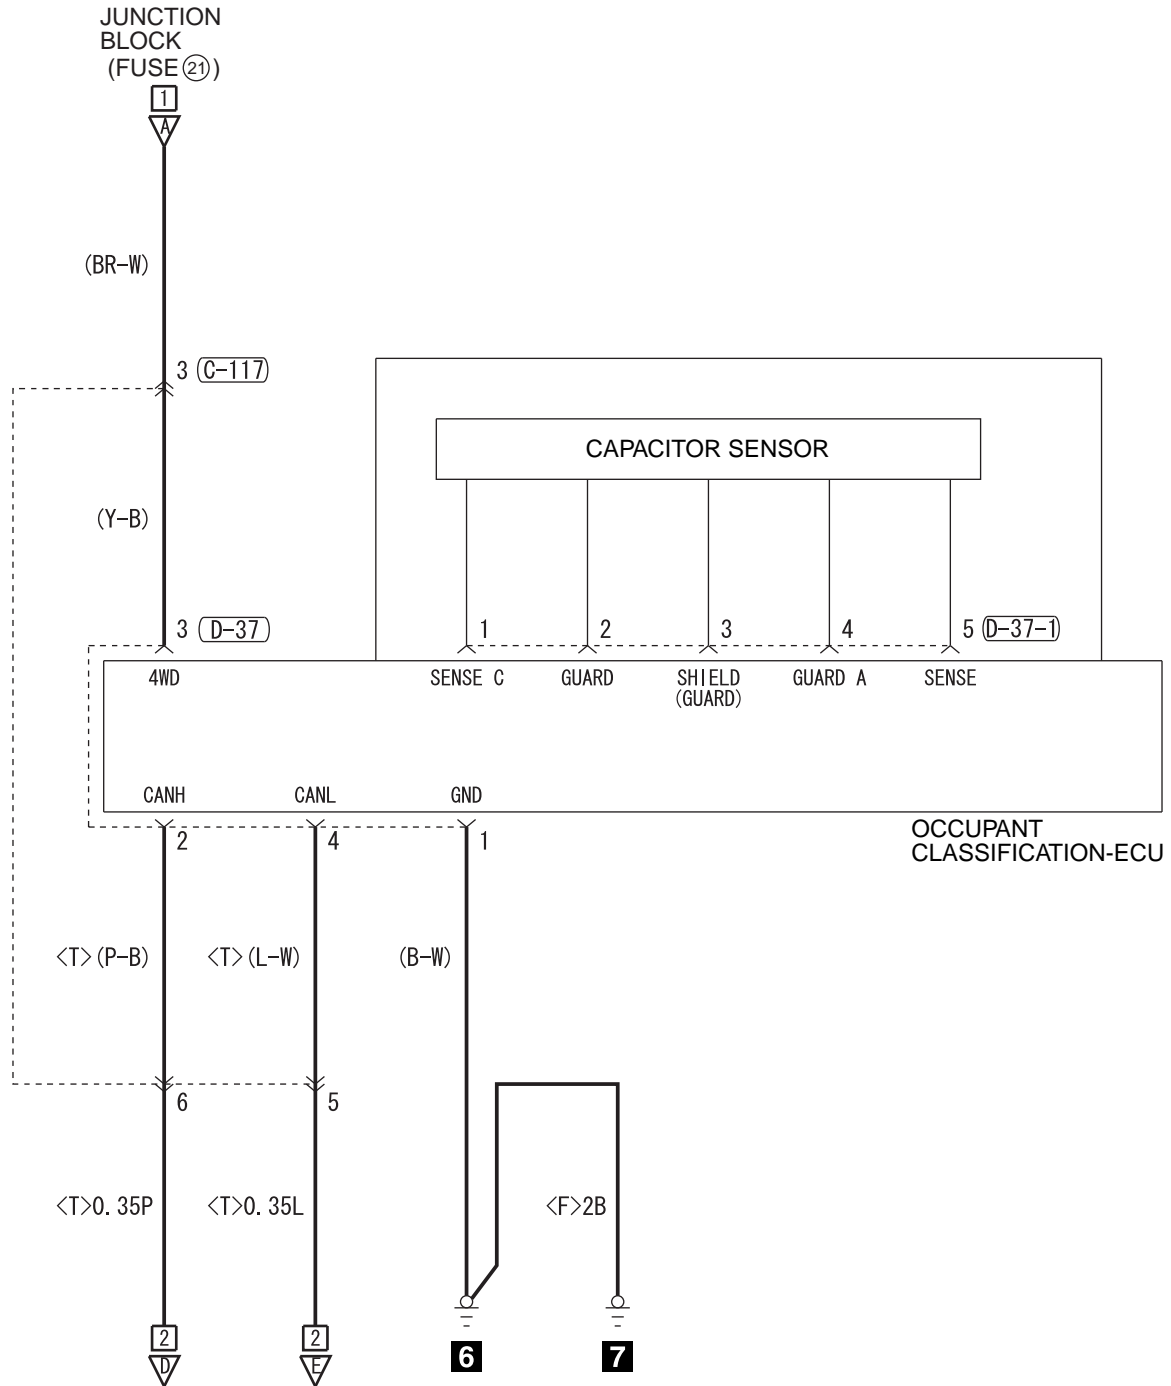

SUPPLEMENTAL RESTRAINT SYSTEM (SRS) (CONTINUED)

7

WIRE COLOR CODE

B: BLACK LG: LIGHT GREEN G: GREEN L: BLUE W: WHITE Y: YELLOW SB: SKY BLUE
BR: BROWN O: ORANGE GR: GRAY R: RED P: PINK V: VIOLET PU: PURPLE SI: SILVER
BE: BEIGE