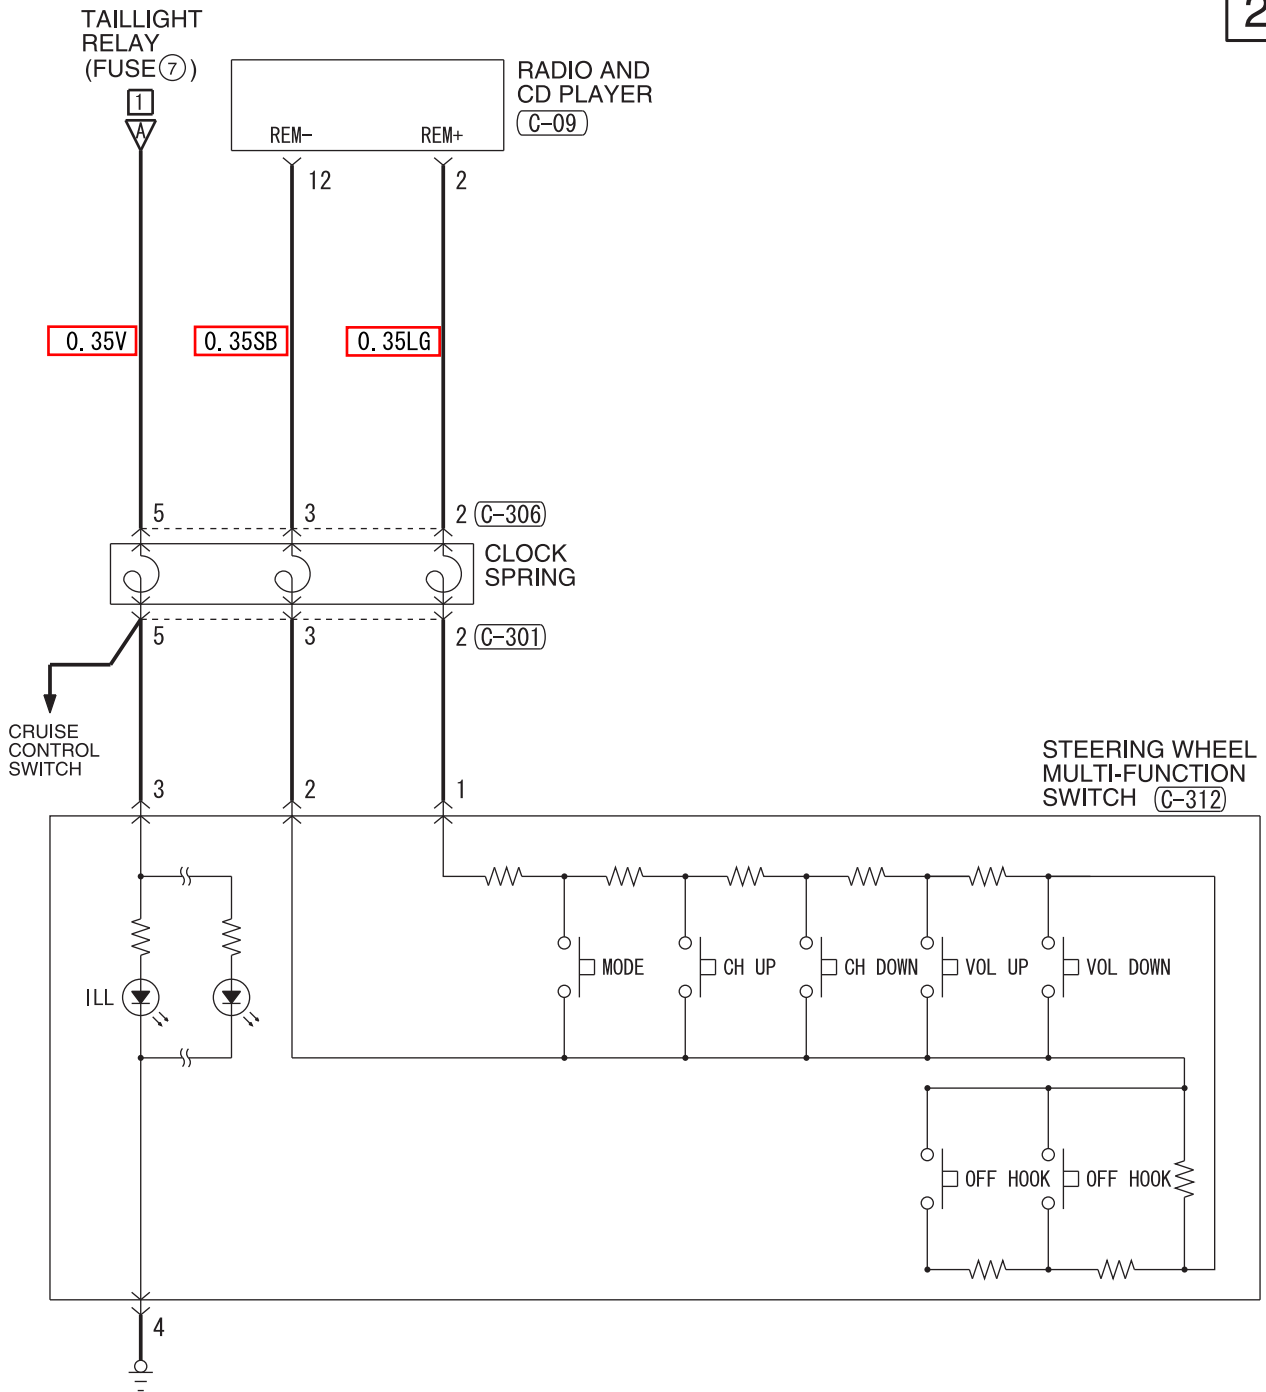

DISPLAY AUDIO

M1901044500076

1

NOTE  
 \*1: VEHICLES WITHOUT KOS  
 \*2: VEHICLES WITH KOS  
 \*3: -ASC OFF SWITCH  
 -AUTO A/C  
 CONTROLLER  
 ASSEMBLY (A/C-ECU)  
 -COMBINATION METER  
 -HAZARD WARNING  
 LIGHT SWITCH  
 -HEATED SEAT SWITCH  
 -SELECTOR LEVER  
 ASSEMBLY