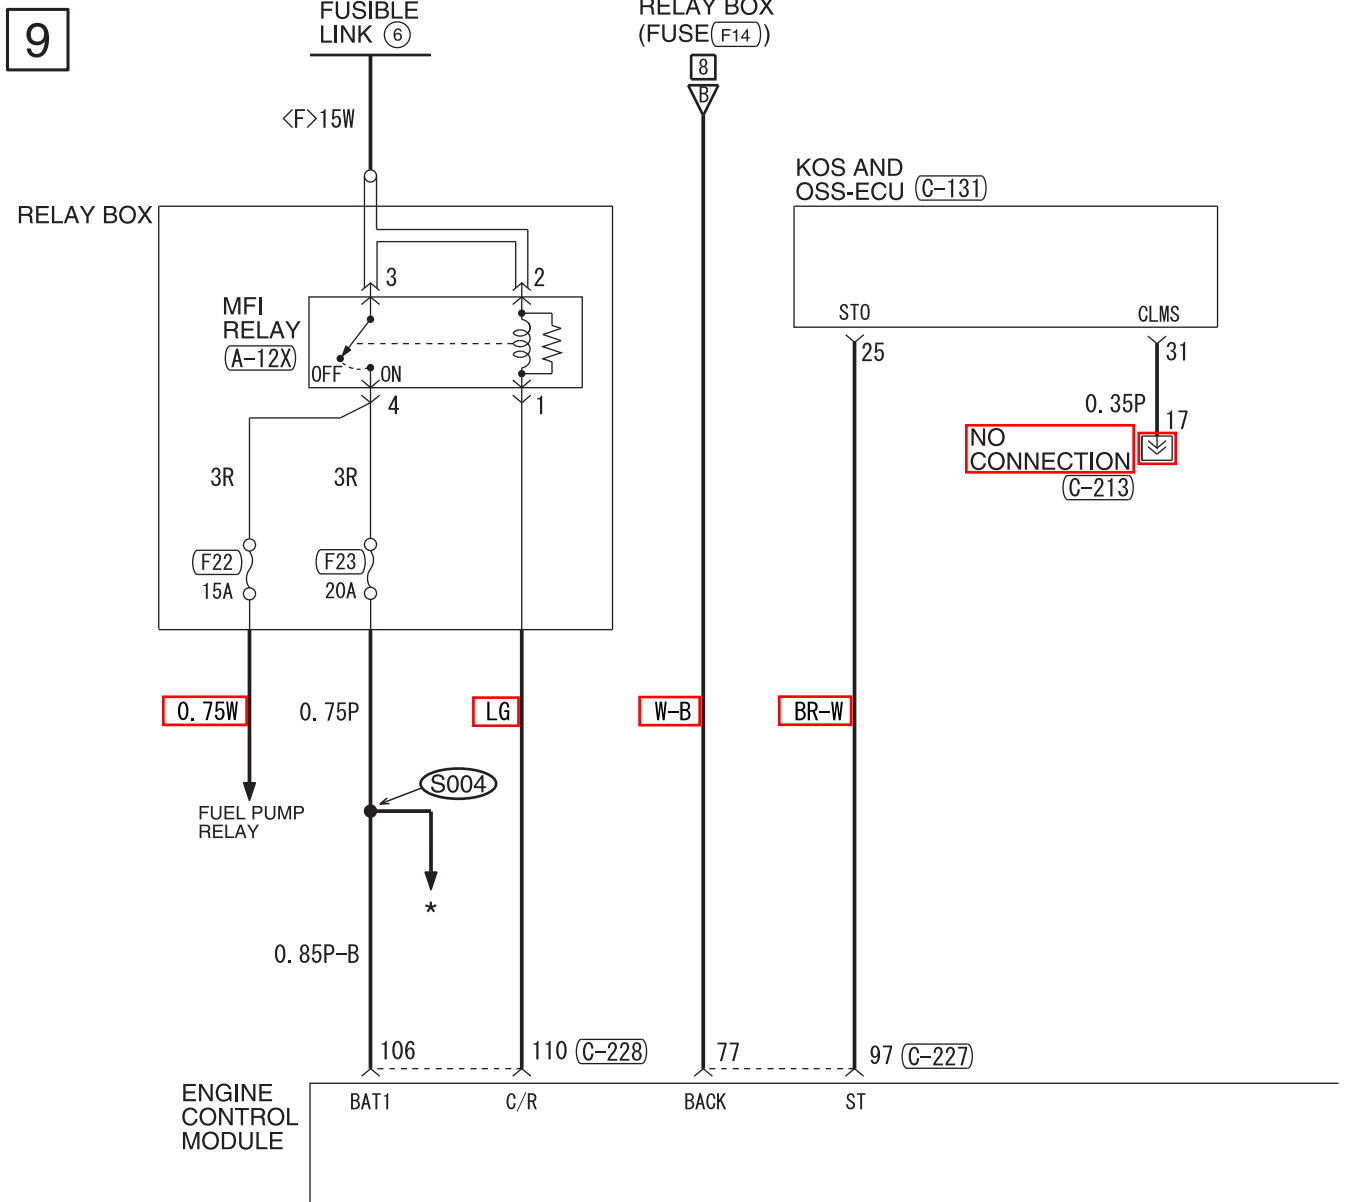

ONE-TOUCH START SYSTEM (CONTINUED)

NOTE
* : ·EVAPORATIVE EMISSION PURGE SOLENOID
·EVAPORATIVE EMISSION VENTILATION SOLENOID
·HEATED OXYGEN SENSOR (REAR)
·INJECTOR
·MASS AIRFLOW SENSOR
·OIL FEEDER CONTROL VALVE
·THROTTLE ACTUATOR CONTROL MOTOR RELAY