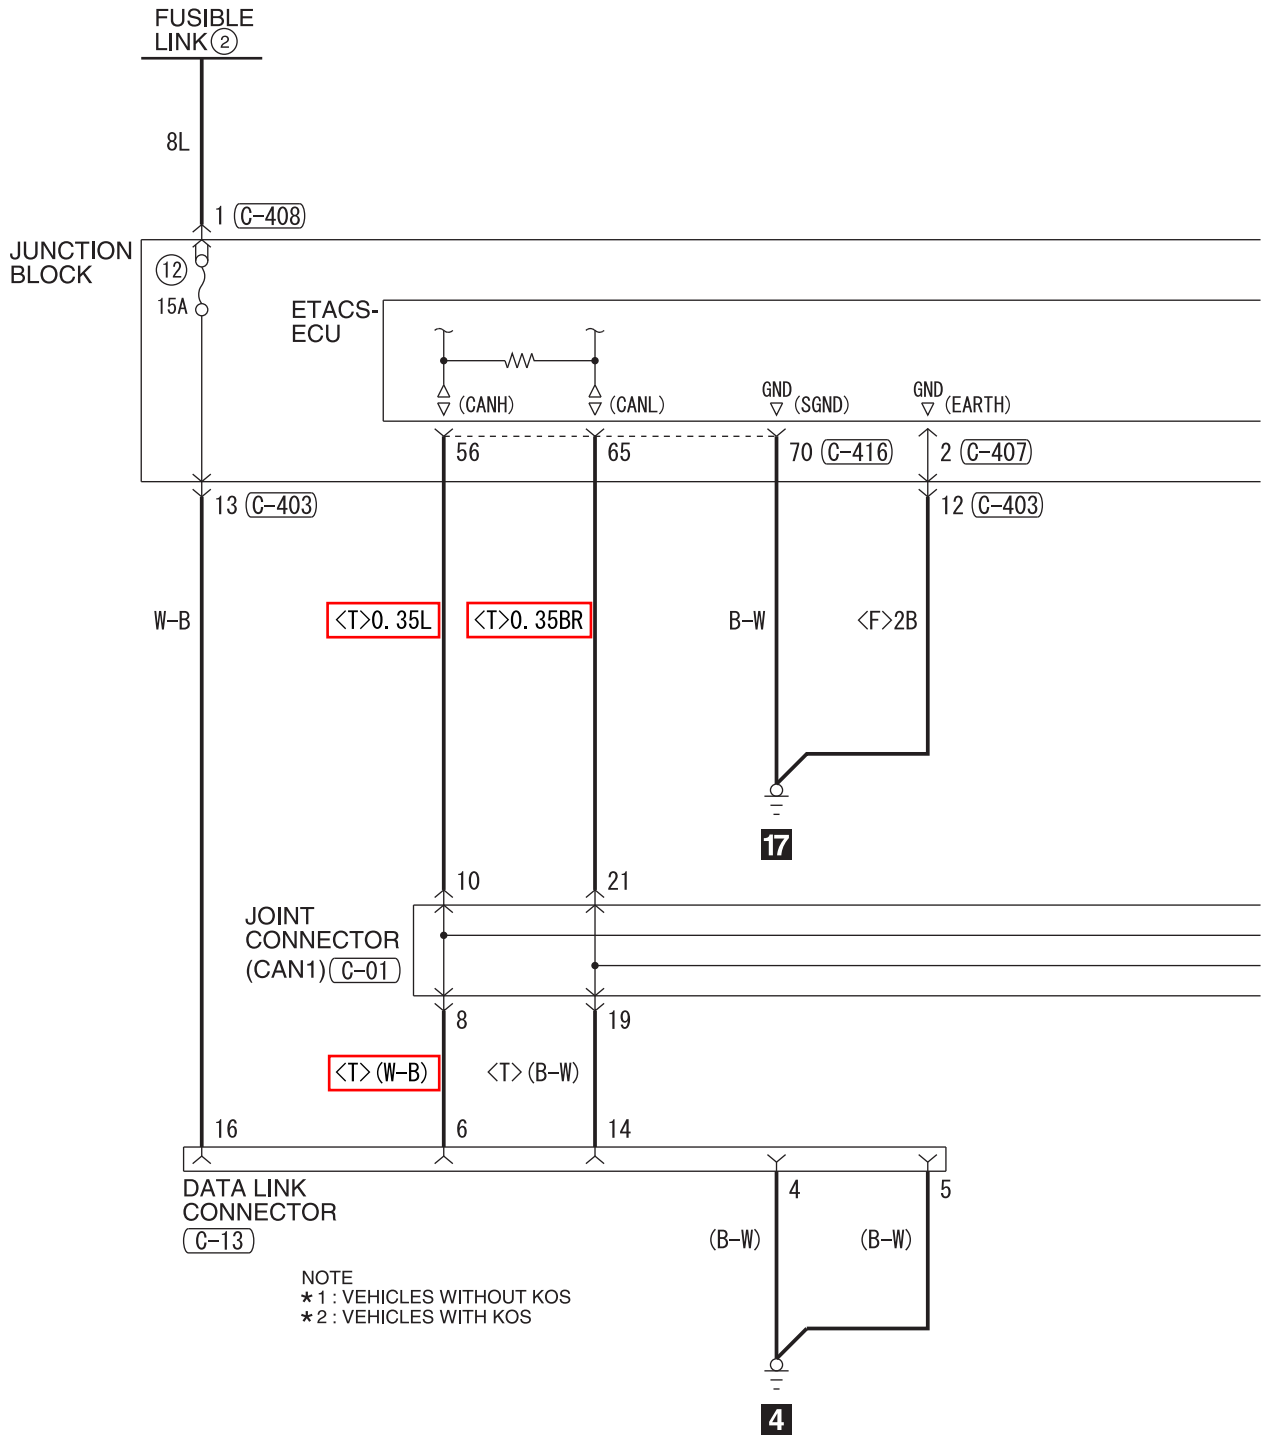

HEADLIGHT <DISCHARGE TYPE> (CONTINUED)

3