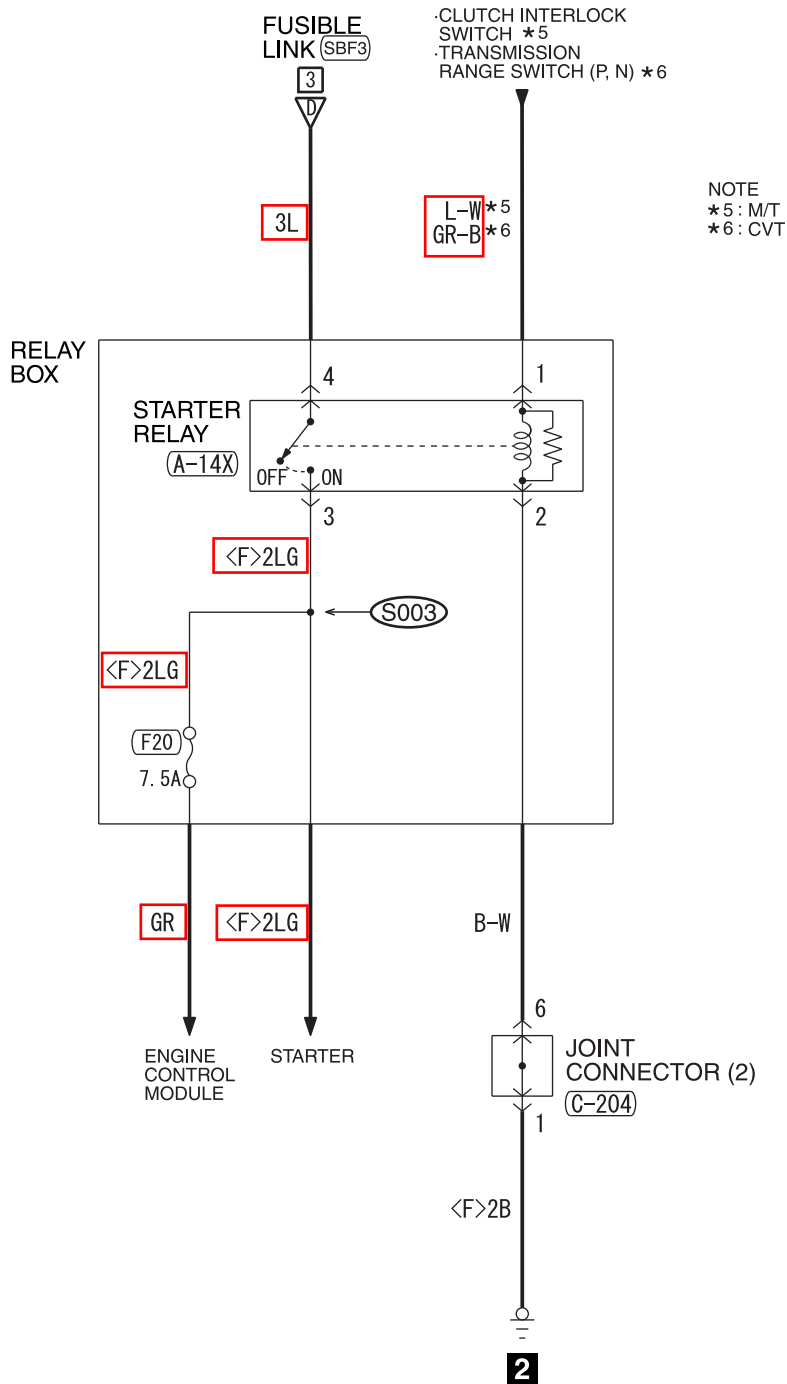

POWER DISTRIBUTION SYSTEM (CONTINUED)

11

WIRE COLOR CODE

B: BLACK LG: LIGHT GREEN G: GREEN L: BLUE W: WHITE Y: YELLOW SB: SKY BLUE
BR: BROWN O: ORANGE GR: GRAY R: RED P: PINK V: VIOLET PU: PURPLE SI: SILVER
BE: BEIGE