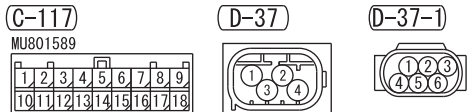

SUPPLEMENTAL RESTRAINT SYSTEM (SRS) (CONTINUED)

7

WIRE COLOR CODE

B: BLACK LG: LIGHT GREEN G: GREEN L: BLUE W: WHITE Y: YELLOW SB: SKY BLUE
BR: BROWN O: ORANGE GR: GRAY R: RED P: PINK V: VIOLET PU: PURPLE SI: SILVER
BE: BEIGE