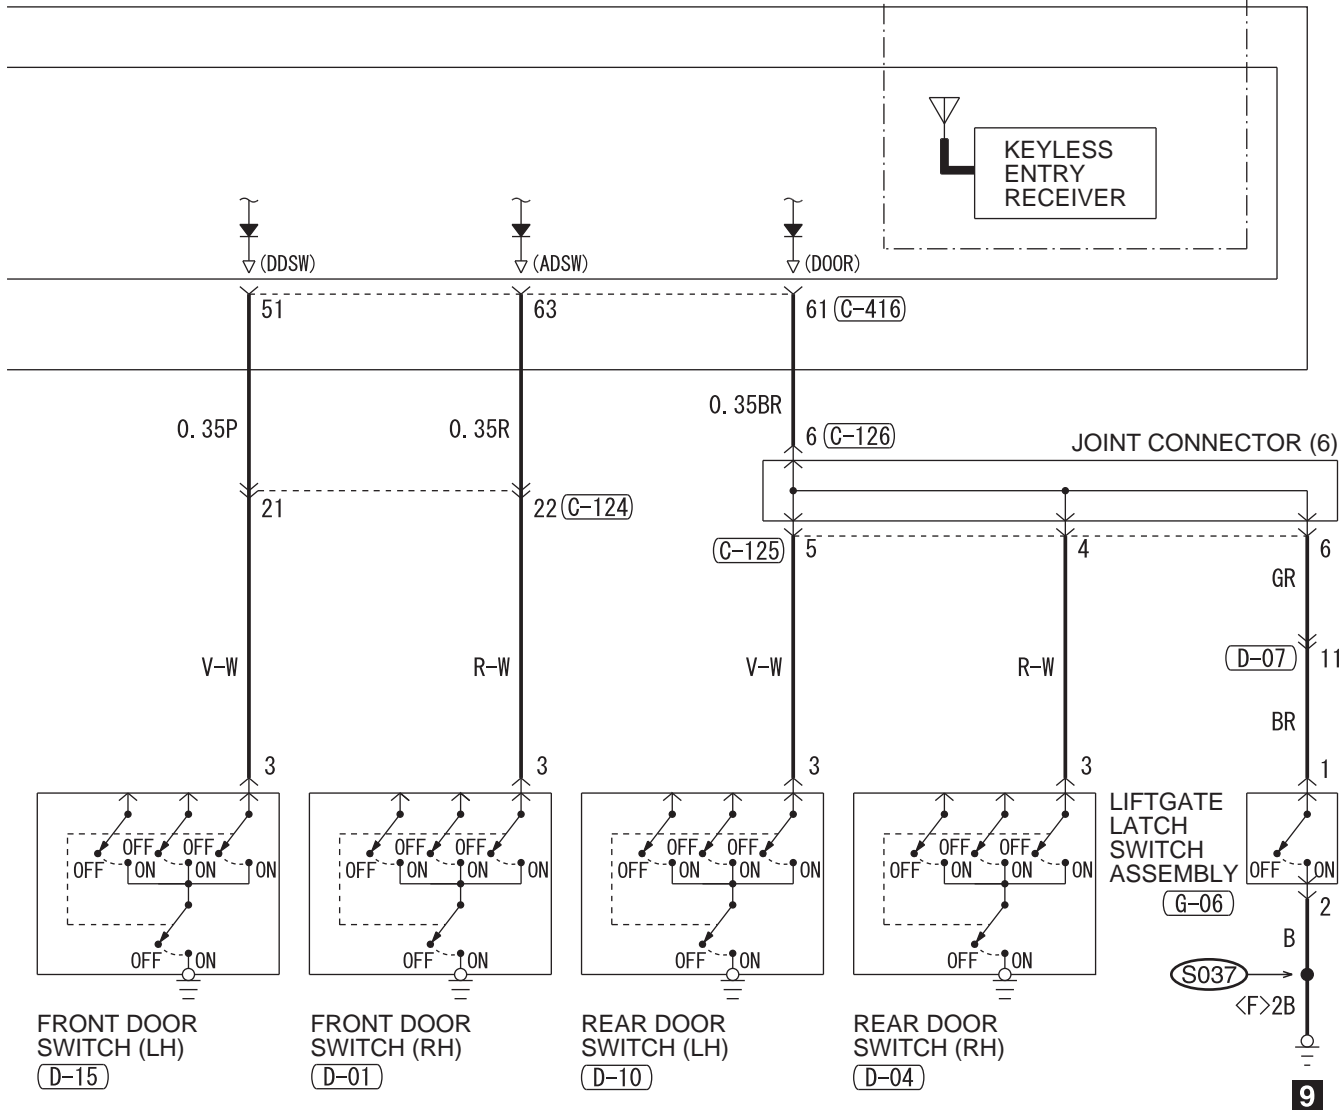

# CENTRAL DOOR LOCKING SYSTEM

M1901004712954

CENTRAL DOOR LOCKING SYSTEM (CONTINUED)

3

4

<VEHICLES WITH  
KEYLESS ENTRY SYSTEM  
WITHOUT KOS>

9

WIRE COLOR CODE  
 B: BLACK LG: LIGHT GREEN G: GREEN L: BLUE W: WHITE Y: YELLOW SB: SKY BLUE  
 BR: BROWN O: ORANGE GR: GRAY R: RED P: PINK V: VIOLET PU: PURPLE SI: SILVER  
 BE: BEIGE