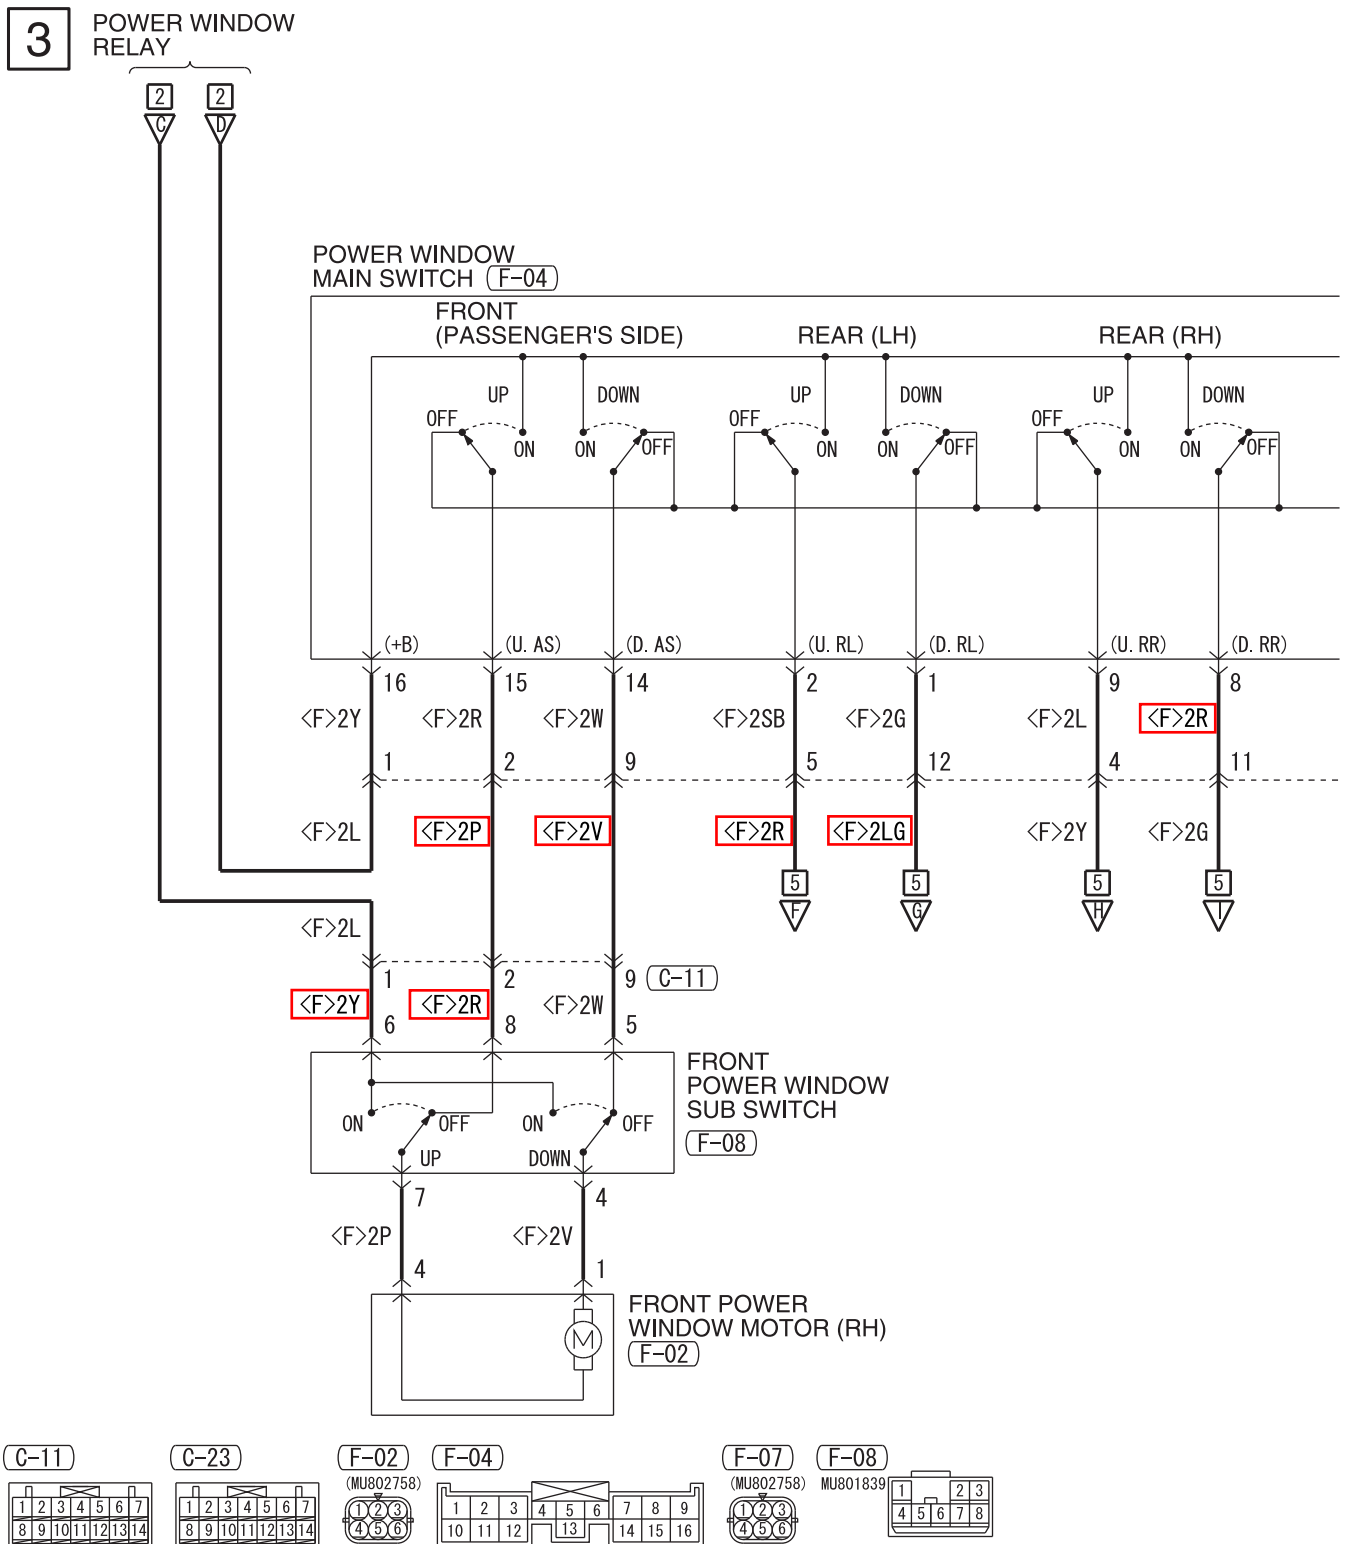

POWER WINDOWS <VEHICLES WITH SAFETY SYSTEM> (CONTINUED)