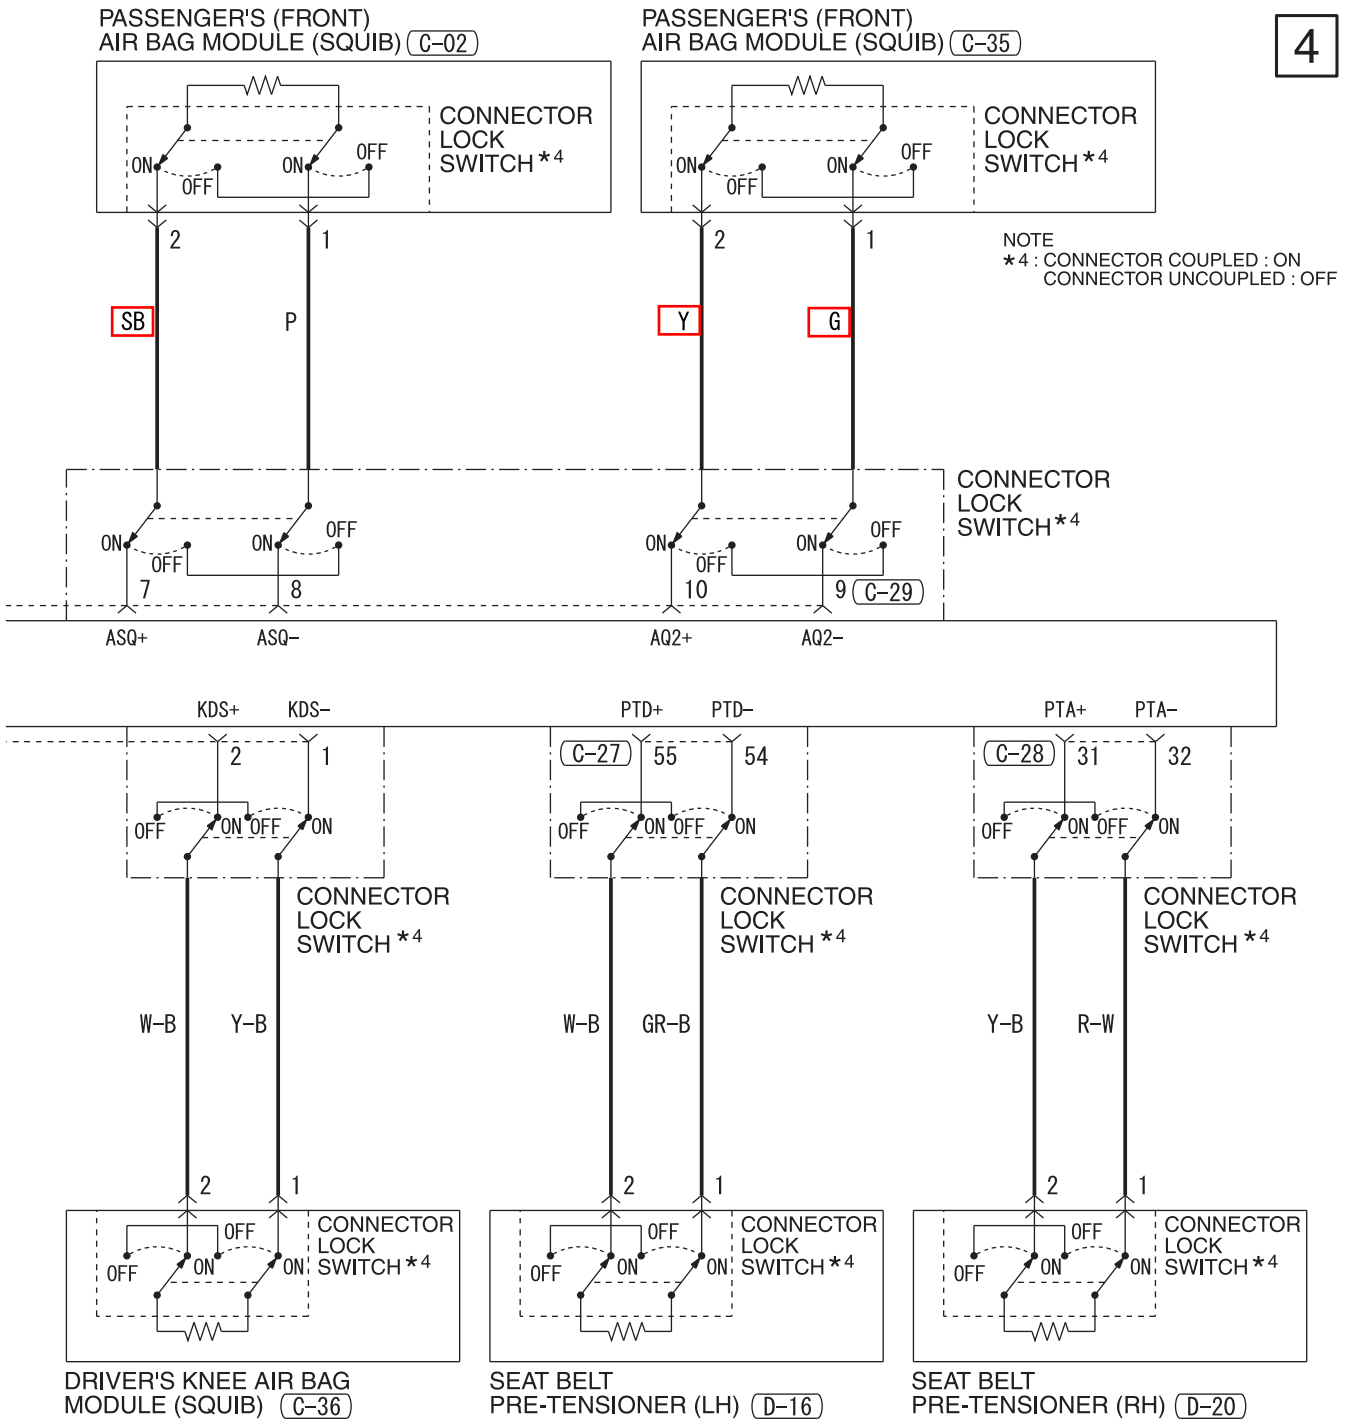

1. (C-309) (C-314) (D-16) (D-20)
2. (1/2) (1/2) (1/2) (1/2)

WIRE COLOR CODE

B : BLACK LG : LIGHT GREEN G : GREEN L : BLUE W : WHITE Y : YELLOW SB : SKY BLUE
BR : BROWN O : ORANGE GR : GRAY R : RED P : PINK V : VIOLET PU : PURPLE SI : SILVER
BE : BEIGE