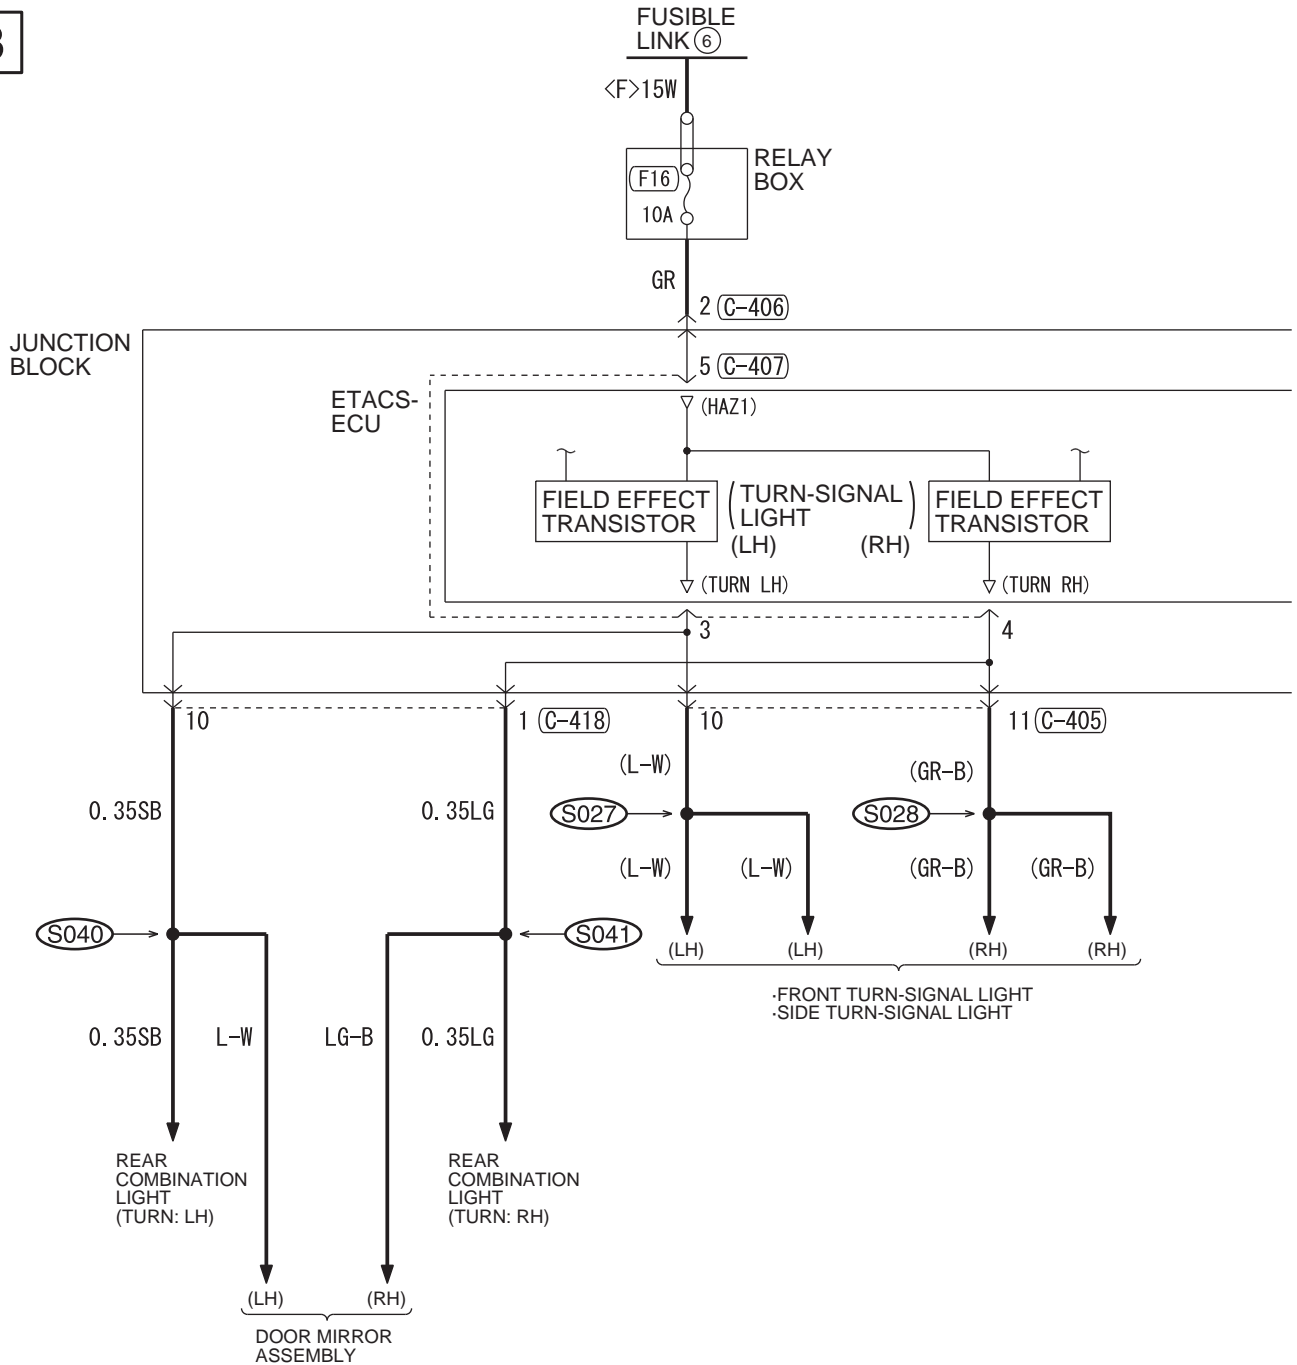

# CENTRAL DOOR LOCKING SYSTEM

M1901004712954

CENTRAL DOOR LOCKING SYSTEM (CONTINUED)

3

4

<VEHICLES WITH  
KEYLESS ENTRY SYSTEM  
WITHOUT KOS>

9

WIRE COLOR CODE  
 B: BLACK LG: LIGHT GREEN G: GREEN L: BLUE W: WHITE Y: YELLOW SB: SKY BLUE  
 BR: BROWN O: ORANGE GR: GRAY R: RED P: PINK V: VIOLET PU: PURPLE SI: SILVER  
 BE: BEIGE