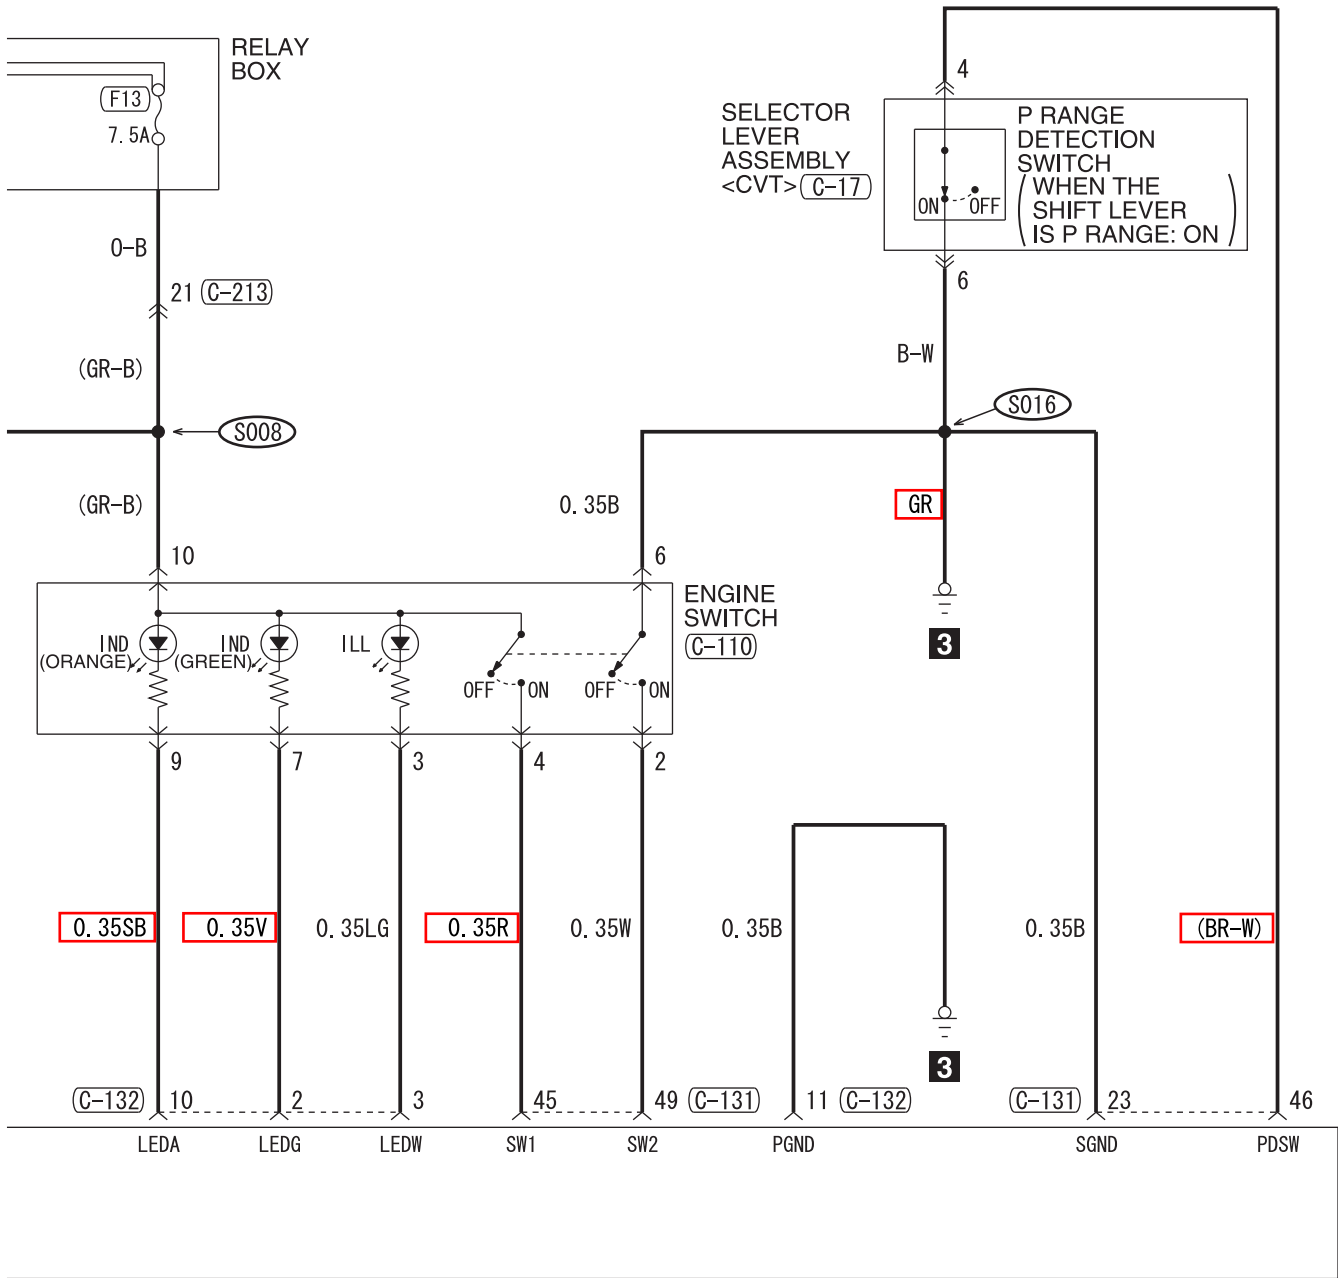

2

(C-213)

(C-404)

(C-408)

WIRE COLOR CODE

B: BLACK LG: LIGHT GREEN G: GREEN L: BLUE W: WHITE Y: YELLOW SB: SKY BLUE
BR: BROWN O: ORANGE GR: GRAY R: RED P: PINK V: VIOLET PU: PURPLE SI: SILVER
BE: BEIGE