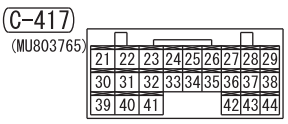

DOME LIGHT AND LUGGAGE COMPARTMENT LIGHT

M1901018500235