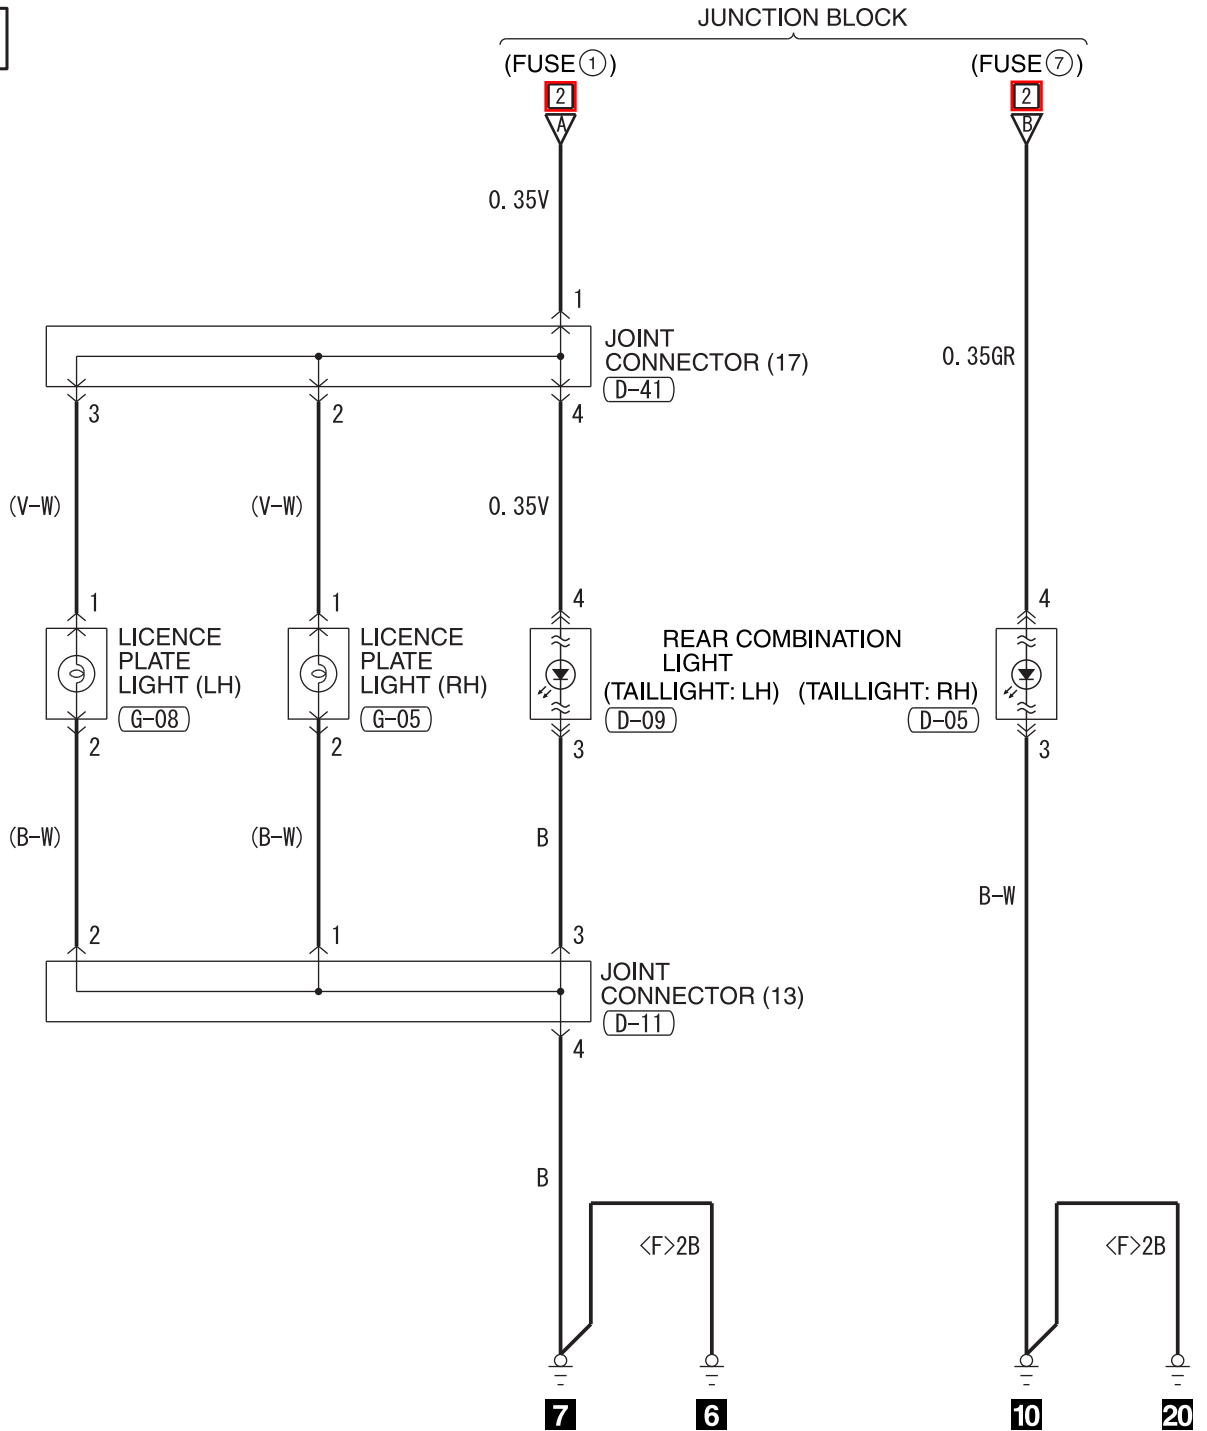

TAILLIGHT, POSITION LIGHT, SIDE MARKER LIGHT, LICENSE PLATE LIGHT AND LIGHTING MONITOR TONE ALARM (CONTINUED)

3