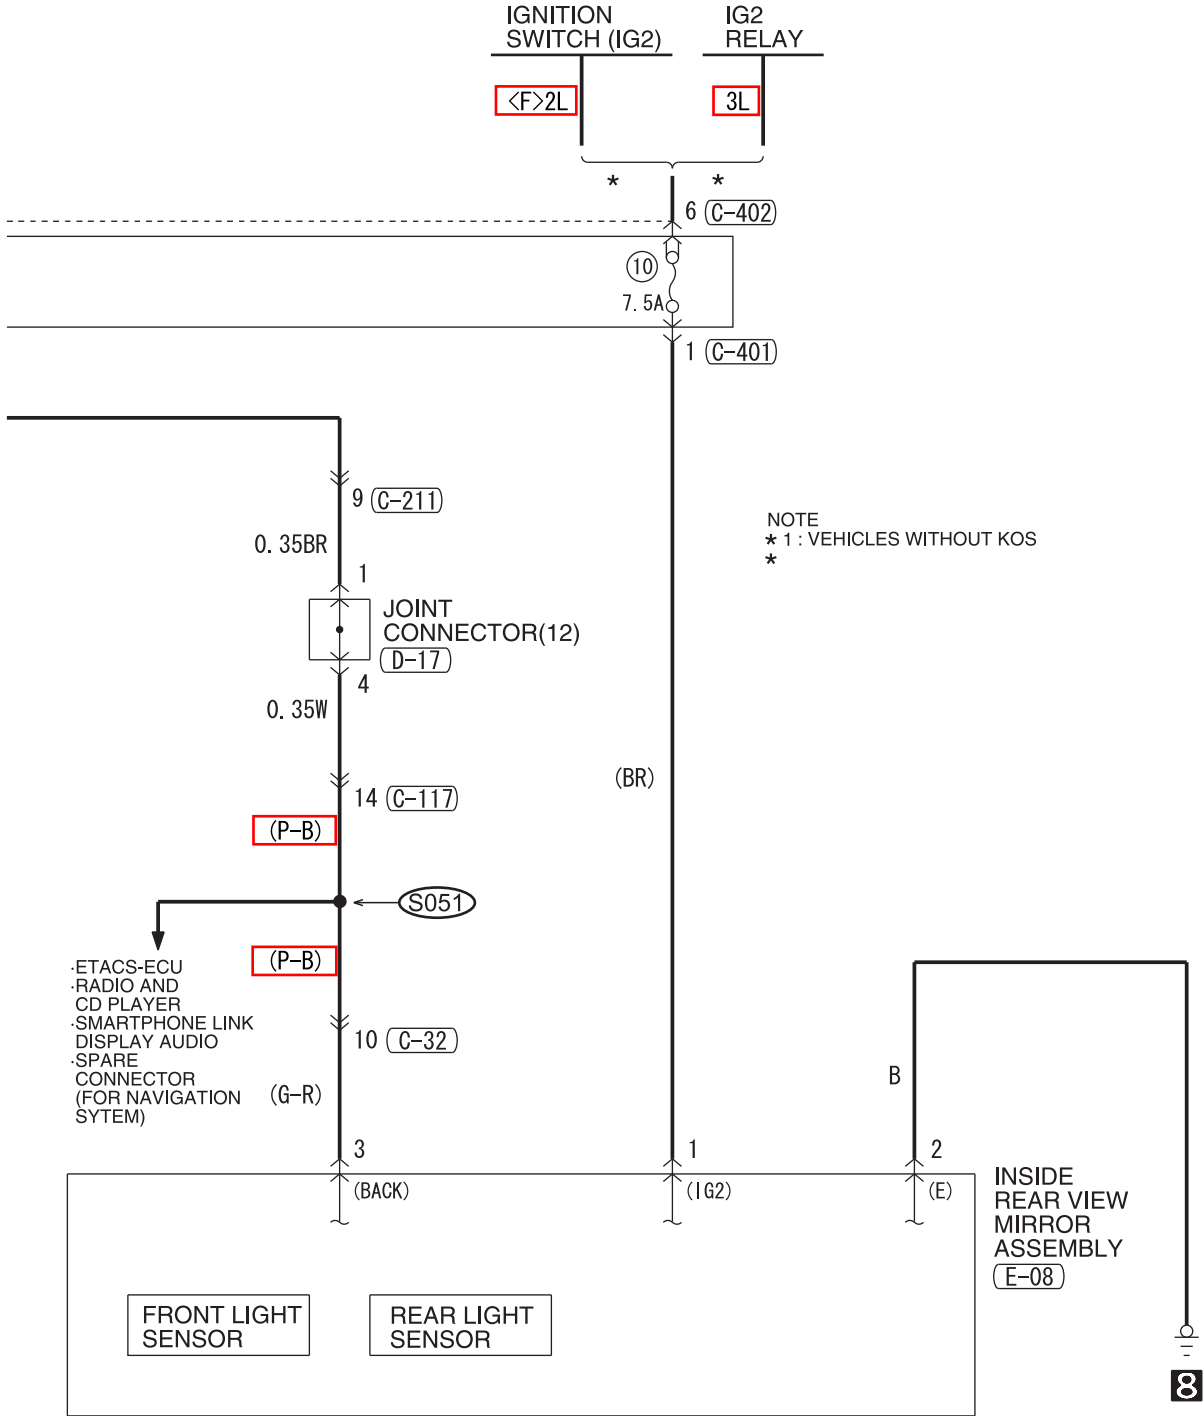

2

NOTE
* 1 : VEHICLES WITHOUT KOS
*

WIRE COLOR CODE

B : BLACK LG : LIGHT GREEN G : GREEN L : BLUE W : WHITE Y : YELLOW SB : SKY BLUE
BR : BROWN O : ORANGE GR : GRAY R : RED P : PINK V : VIOLET PU : PURPLE SI : SILVER
BE : BEIGE