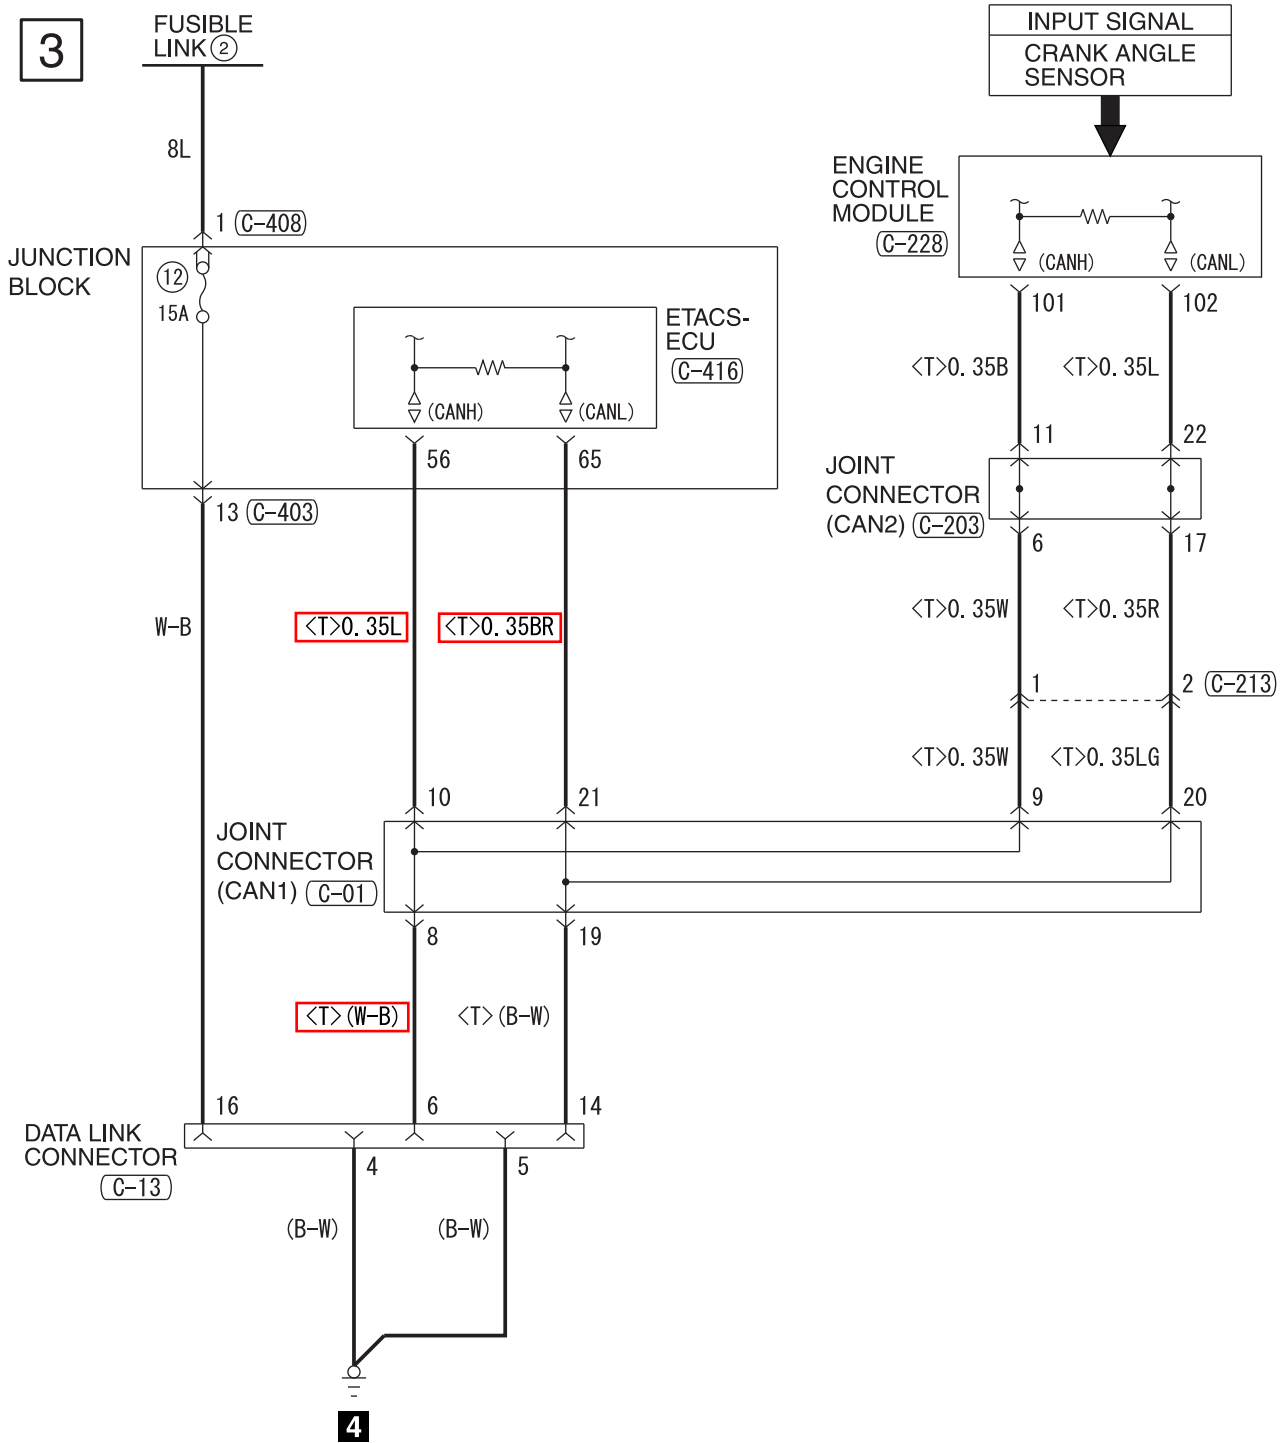

DAYTIME RUNNING LIGHT <VEHICLES FOR CANADA> (CONTINUED)