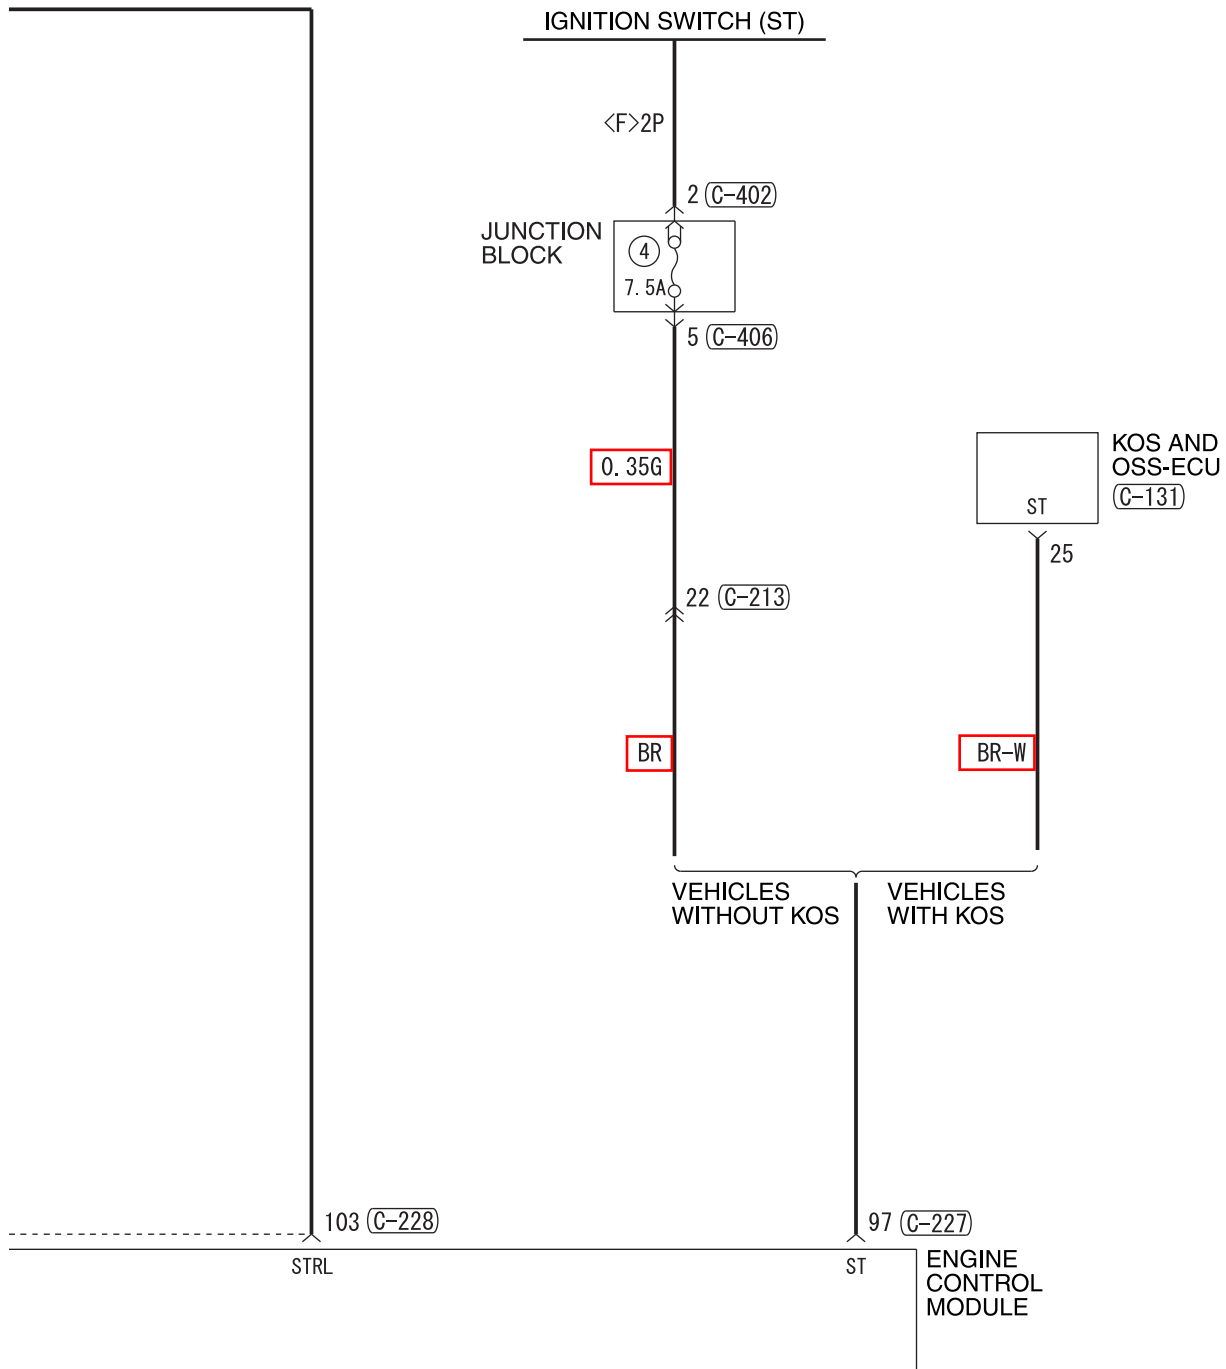

2

(C-227) (MU803782)

71	72	73	74	JAE	75	76	77
78	79	80	81	82	83	84	85
86	87	88	89	90	91	92	93
94	95	96	97	98			

(C-228) (MU803783)

101	102	103	104	JAE	105	106	107
108	109	110	111	112	113	114	115
116	117	118	119	120	121	122	123
124	125	126	127	128	129	130	

WIRE COLOR CODE

B : BLACK LG : LIGHT GREEN G : GREEN L : BLUE W : WHITE Y : YELLOW SB : SKY BLUE
BR : BROWN O : ORANGE GR : GRAY R : RED P : PINK V : VIOLET PU : PURPLE SI : SILVER
BE : BEIGE