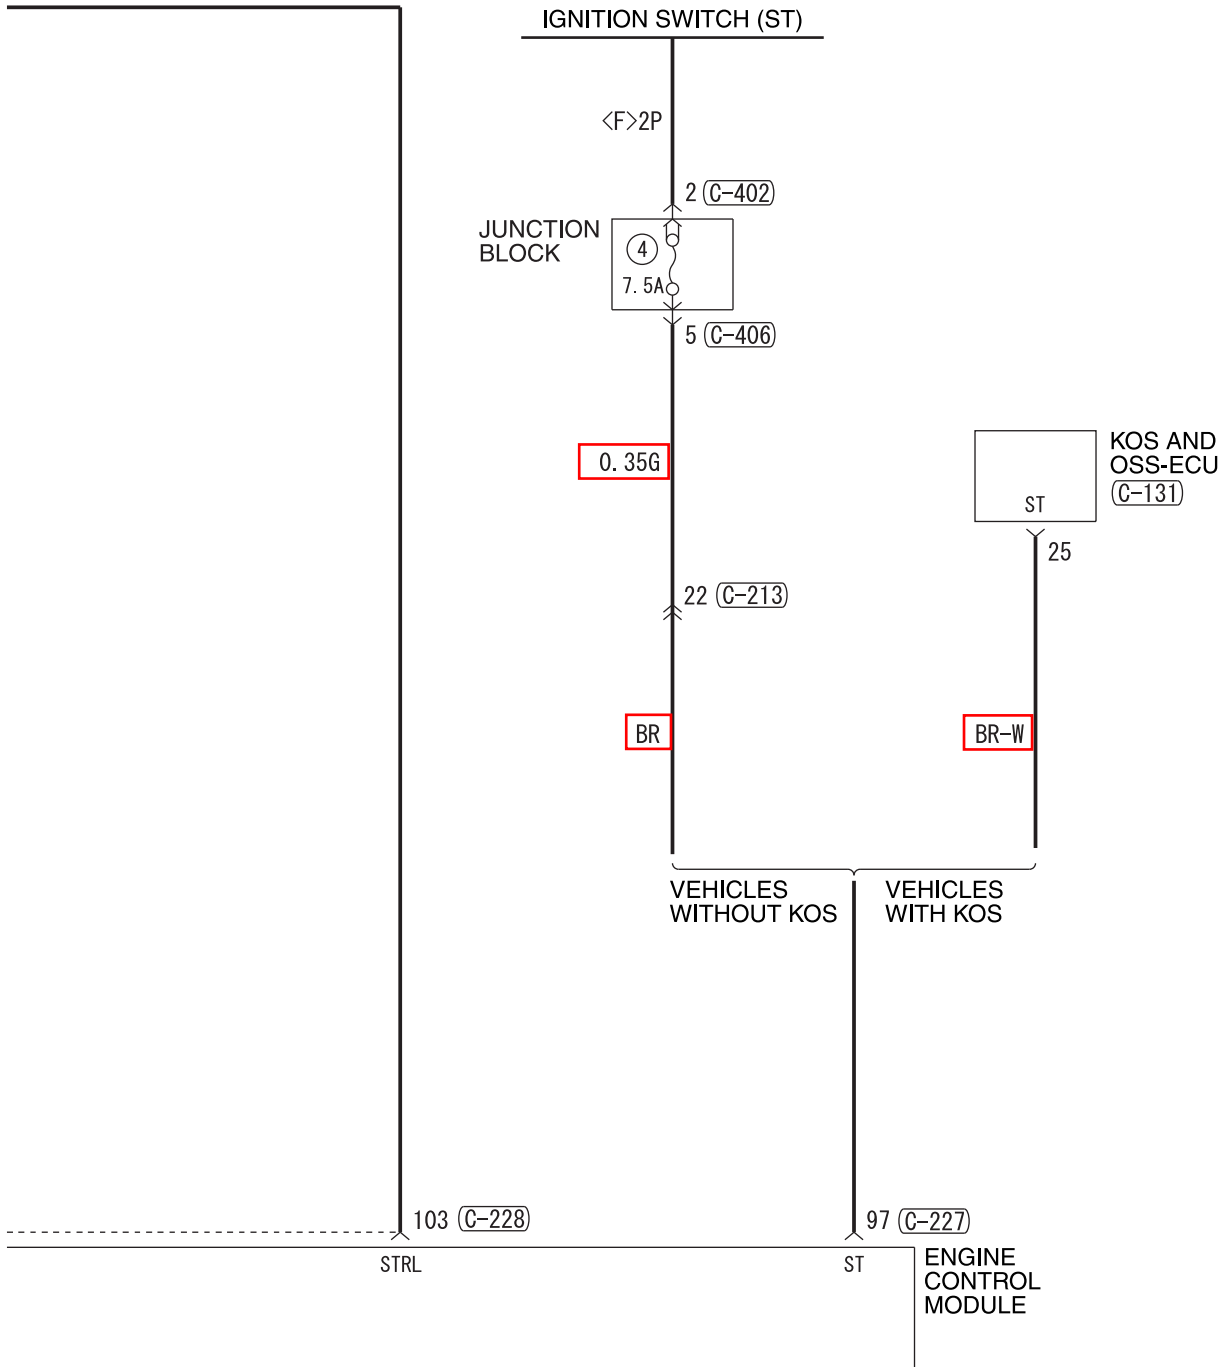

2

(C-213)

MU801515

1	2	3	4	5	6	7	8	9	10	11
12	13	14	15	16	17	18	19	20	21	22

(C-215)

MU801589

1	2	3	4	5	6	7	8	9
10	11	12	13	14	15	16	17	18

(C-227)

(MU803782)

71	72	73	74	JAE	75	76	77				
78	79	80	81	82	83	84	85	86	87	88	89
90	91	92	93	94	95	96	97	98			

(C-228)

(MU803783)

101	102	103	104	JAE	105	106	107					
108	109	110	111	112	113	114	115	116	117	118	119	120
121	122	123	124	125	126	127	128	129	130			

(C-402)

1	2		
3	4	5	6

WIRE COLOR CODE

B : BLACK LG : LIGHT GREEN G : GREEN L : BLUE W : WHITE Y : YELLOW SB : SKY BLUE
BR : BROWN O : ORANGE GR : GRAY R : RED P : PINK V : VIOLET PU : PURPLE SI : SILVER
BE : BEIGE