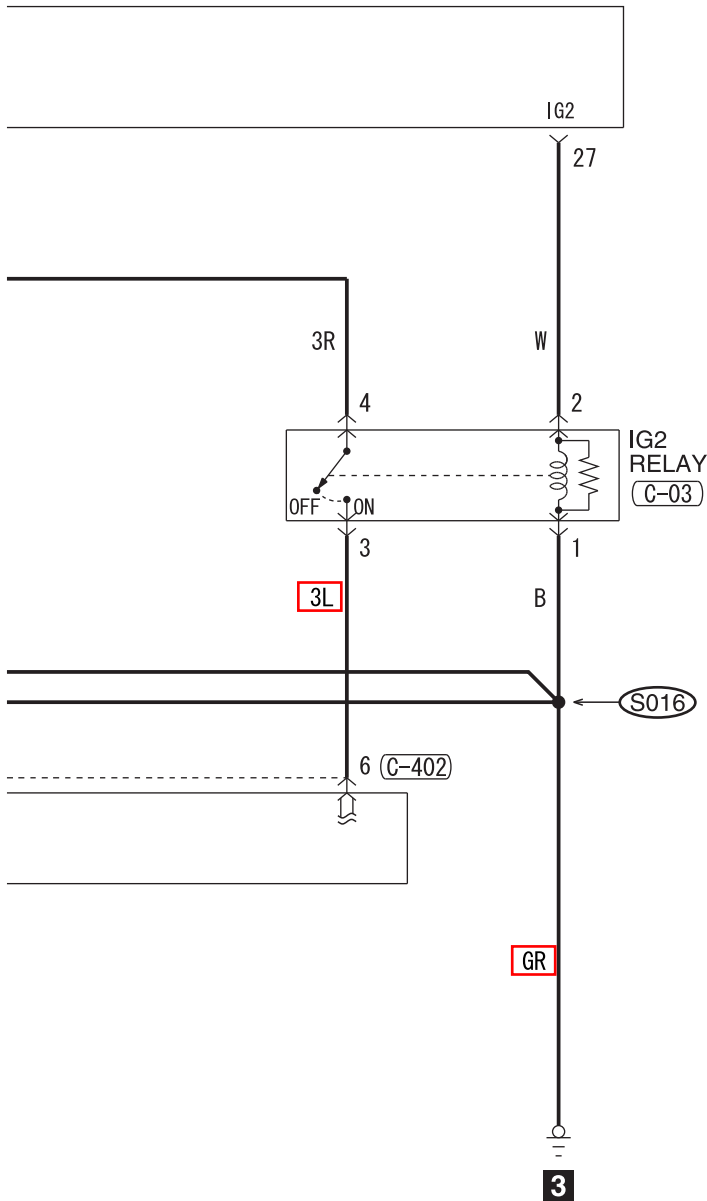

4

(C-406)

MU801867

WIRE COLOR CODE

B: BLACK LG: LIGHT GREEN G: GREEN L: BLUE W: WHITE Y: YELLOW SB: SKY BLUE
BR: BROWN O: ORANGE GR: GRAY R: RED P: PINK V: VIOLET PU: PURPLE SI: SILVER
BE: BEIGE