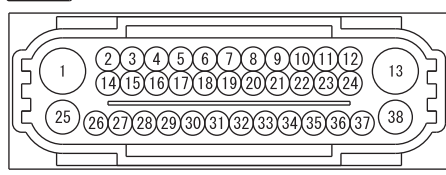

ONE-TOUCH START SYSTEM (CONTINUED)

A-119