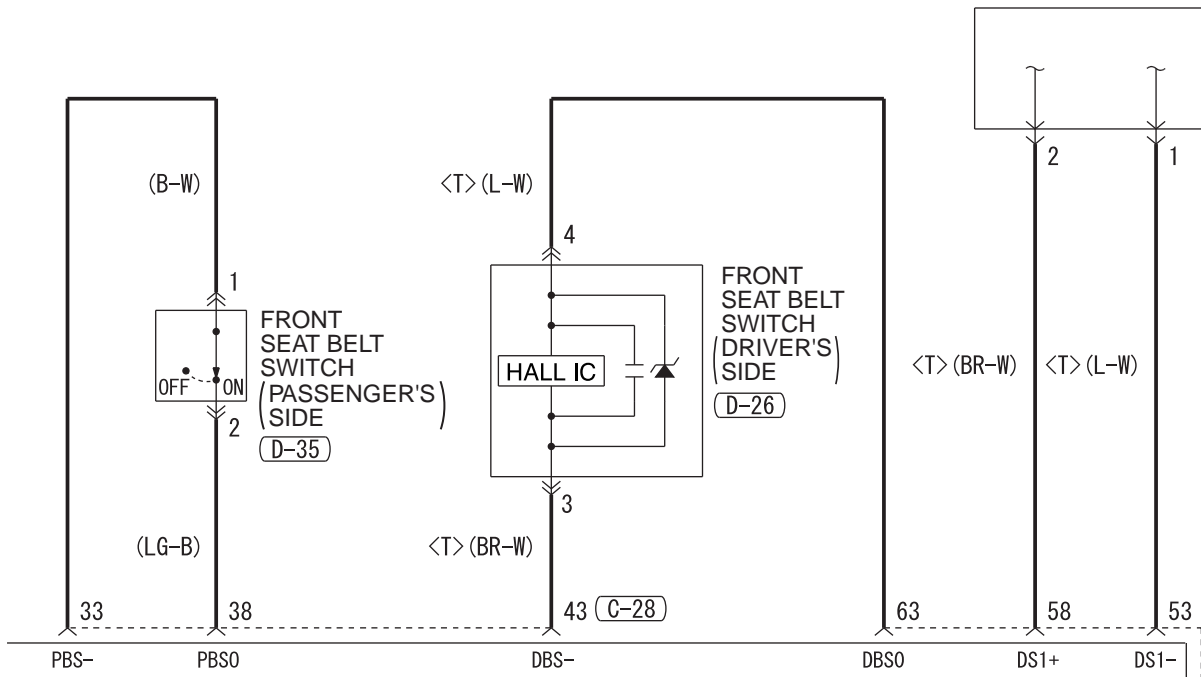

SUPPLEMENTAL RESTRAINT SYSTEM (SRS) (CONTINUED)

5

6

SEAT SLIDE  
SENSOR  
(D-38)

NOTE  
\*4 : CONNECTOR COUPLED : ON  
CONNECTOR UNCOUPLED : OFF

SIDE-AIRBAG MODULE (SQUIB) (RH) (D-27)

CURTAIN AIR BAG MODULE (SQUIB) (RH) (D-22)