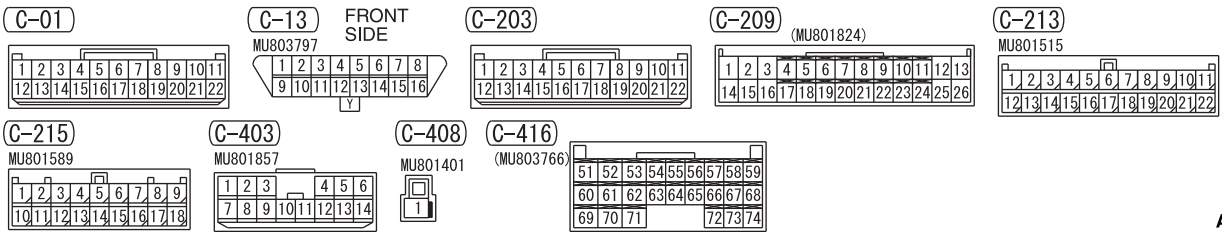

REAR WIPER AND WASHER (CONTINUED)