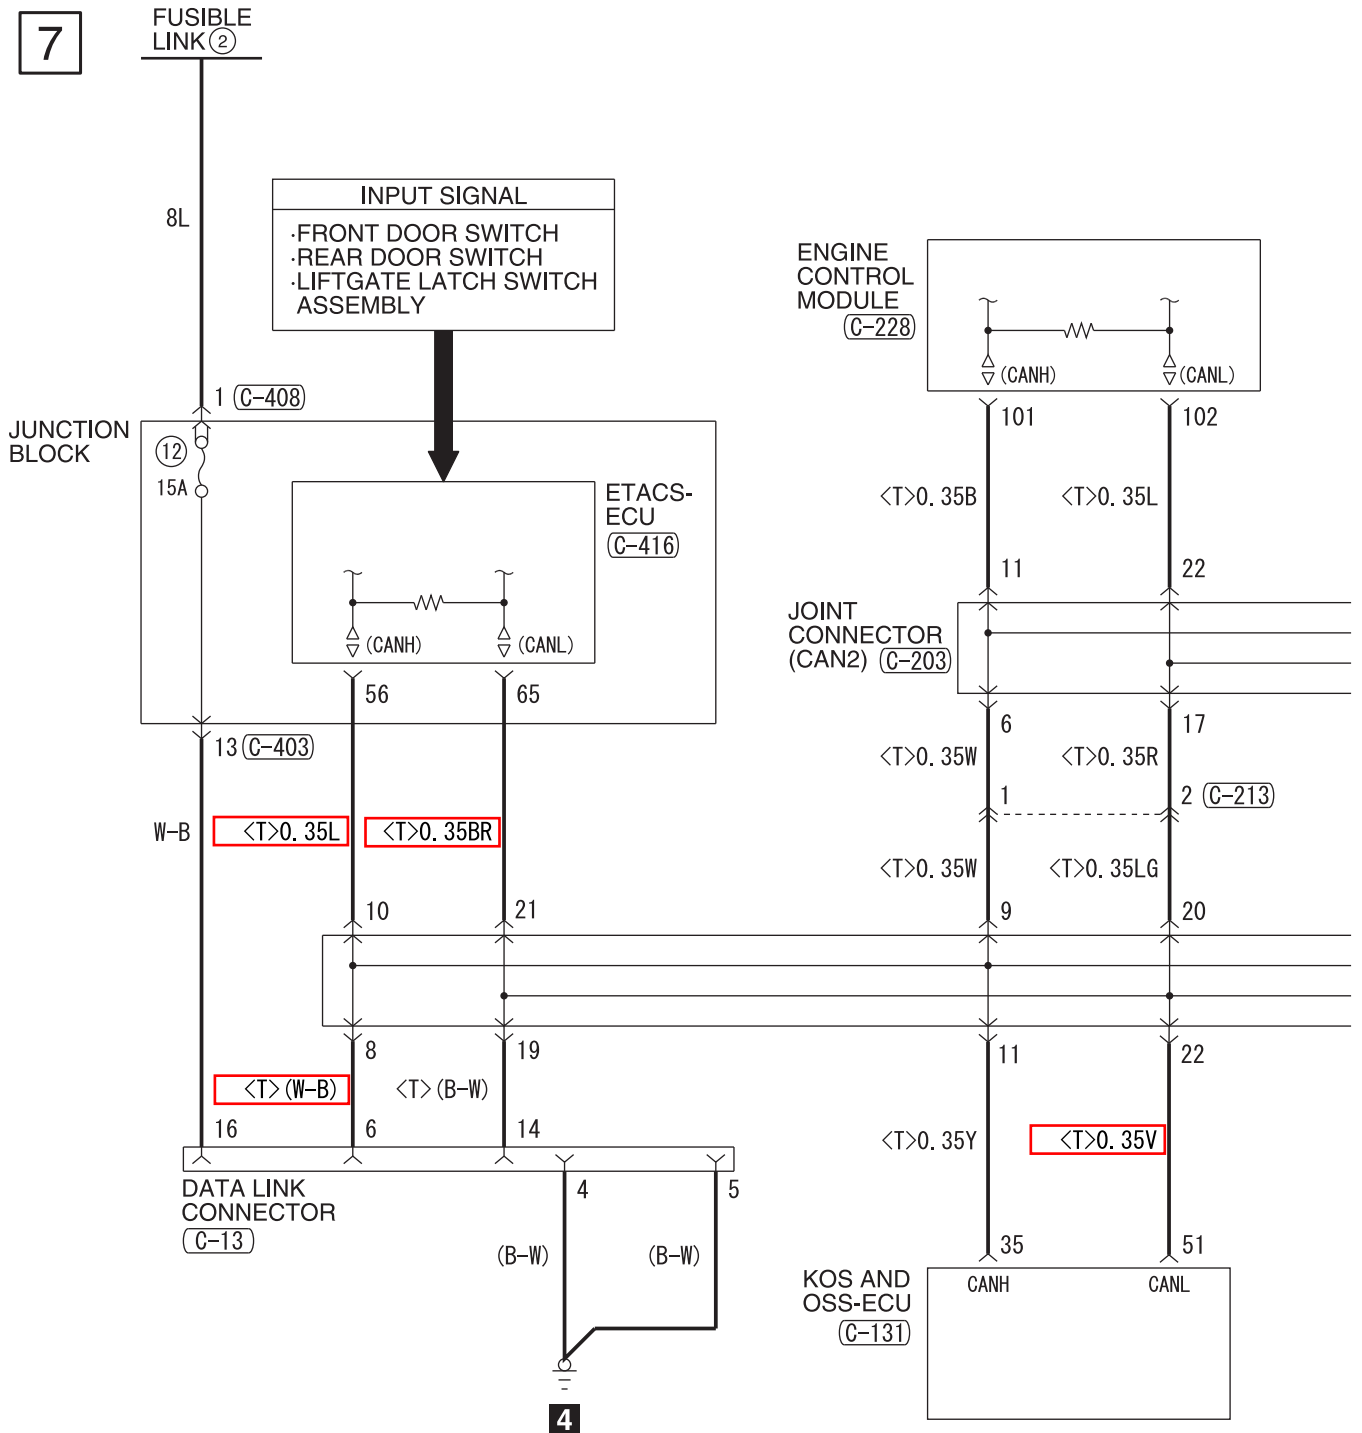

5

6

WIRE COLOR CODE  
 B: BLACK LG: LIGHT GREEN G: GREEN L: BLUE W: WHITE Y: YELLOW SB: SKY BLUE  
 BR: BROWN O: ORANGE GR: GRAY R: RED P: PINK V: VIOLET PU: PURPLE SI: SILVER  
 BE: BEIGE

ONE-TOUCH START SYSTEM (CONTINUED)