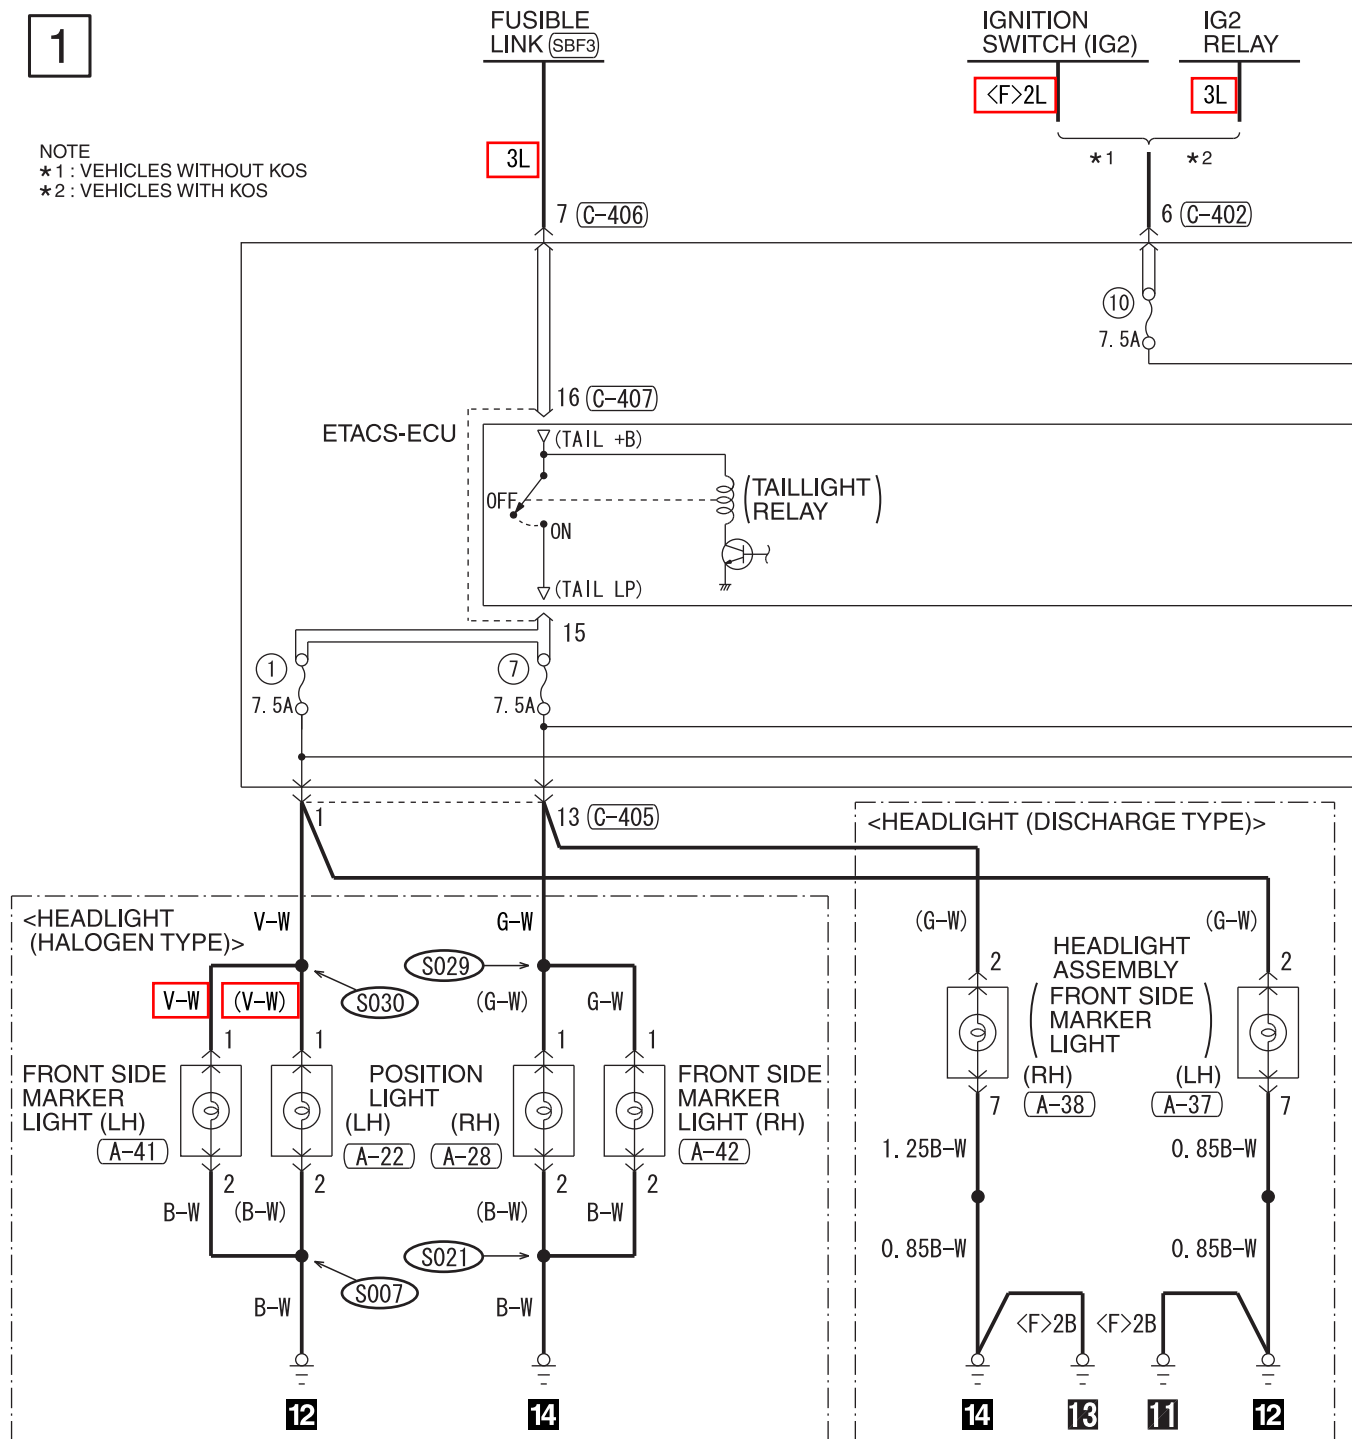

TAILLIGHT, POSITION LIGHT, SIDE MARKER LIGHT, LICENSE PLATE LIGHT AND LIGHTING MONITOR TONE ALARM

M1901016400771

1

NOTE
*1 : VEHICLES WITHOUT KOS
*2 : VEHICLES WITH KOS