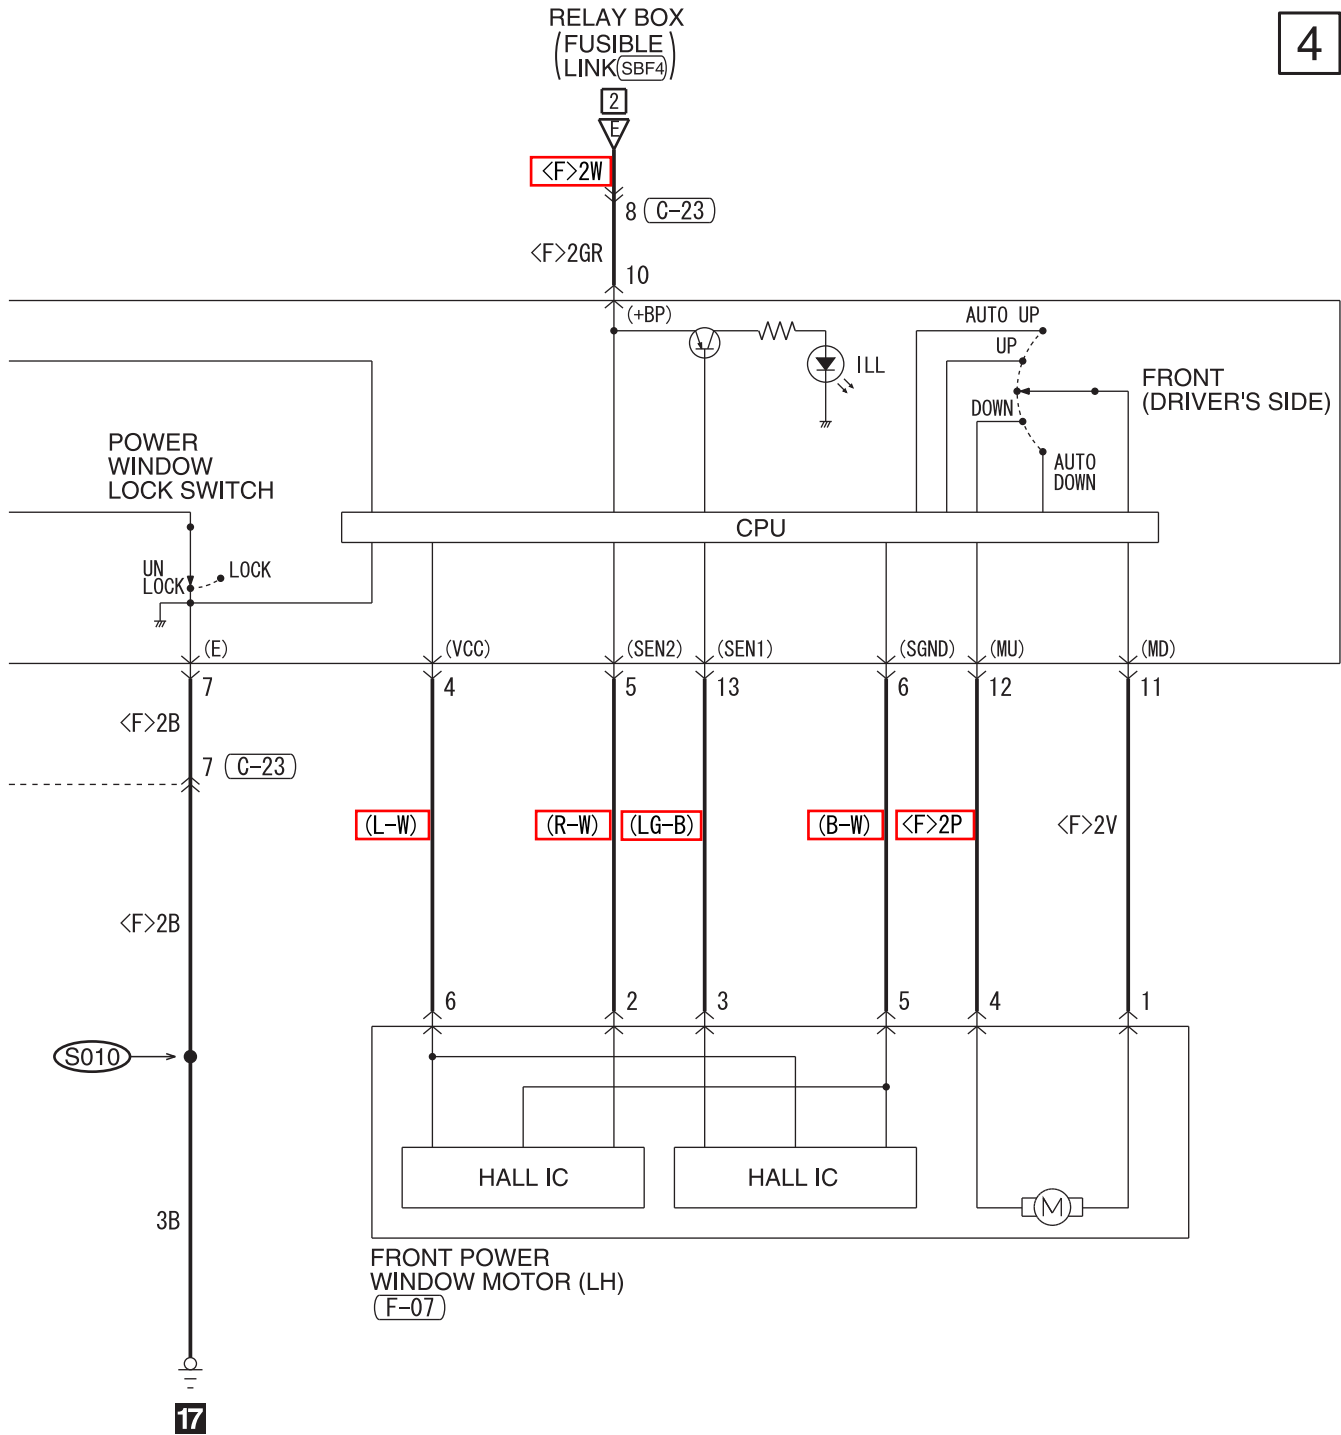

4

WIRE COLOR CODE

B: BLACK LG: LIGHT GREEN G: GREEN L: BLUE W: WHITE Y: YELLOW SB: SKY BLUE
BR: BROWN O: ORANGE GR: GRAY R: RED P: PINK V: VIOLET PU: PURPLE SI: SILVER
BE: BEIGE