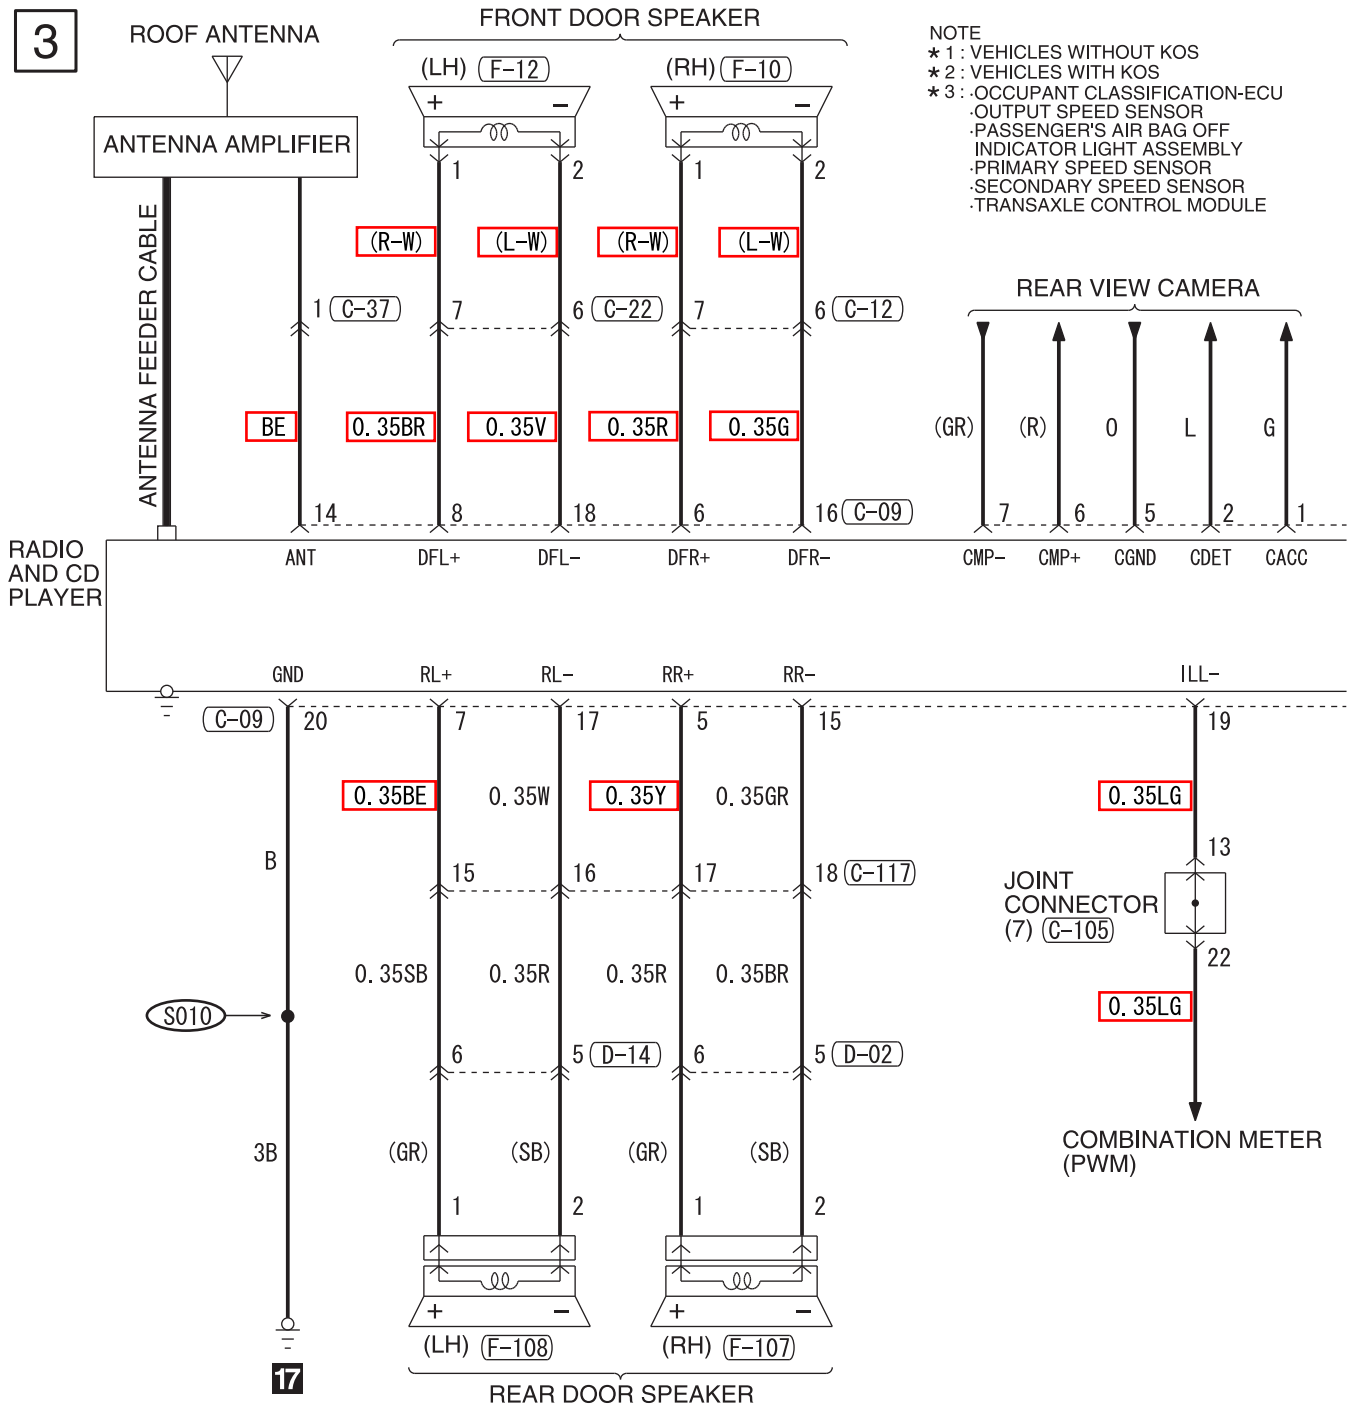

DISPLAY AUDIO (CONTINUED)

3