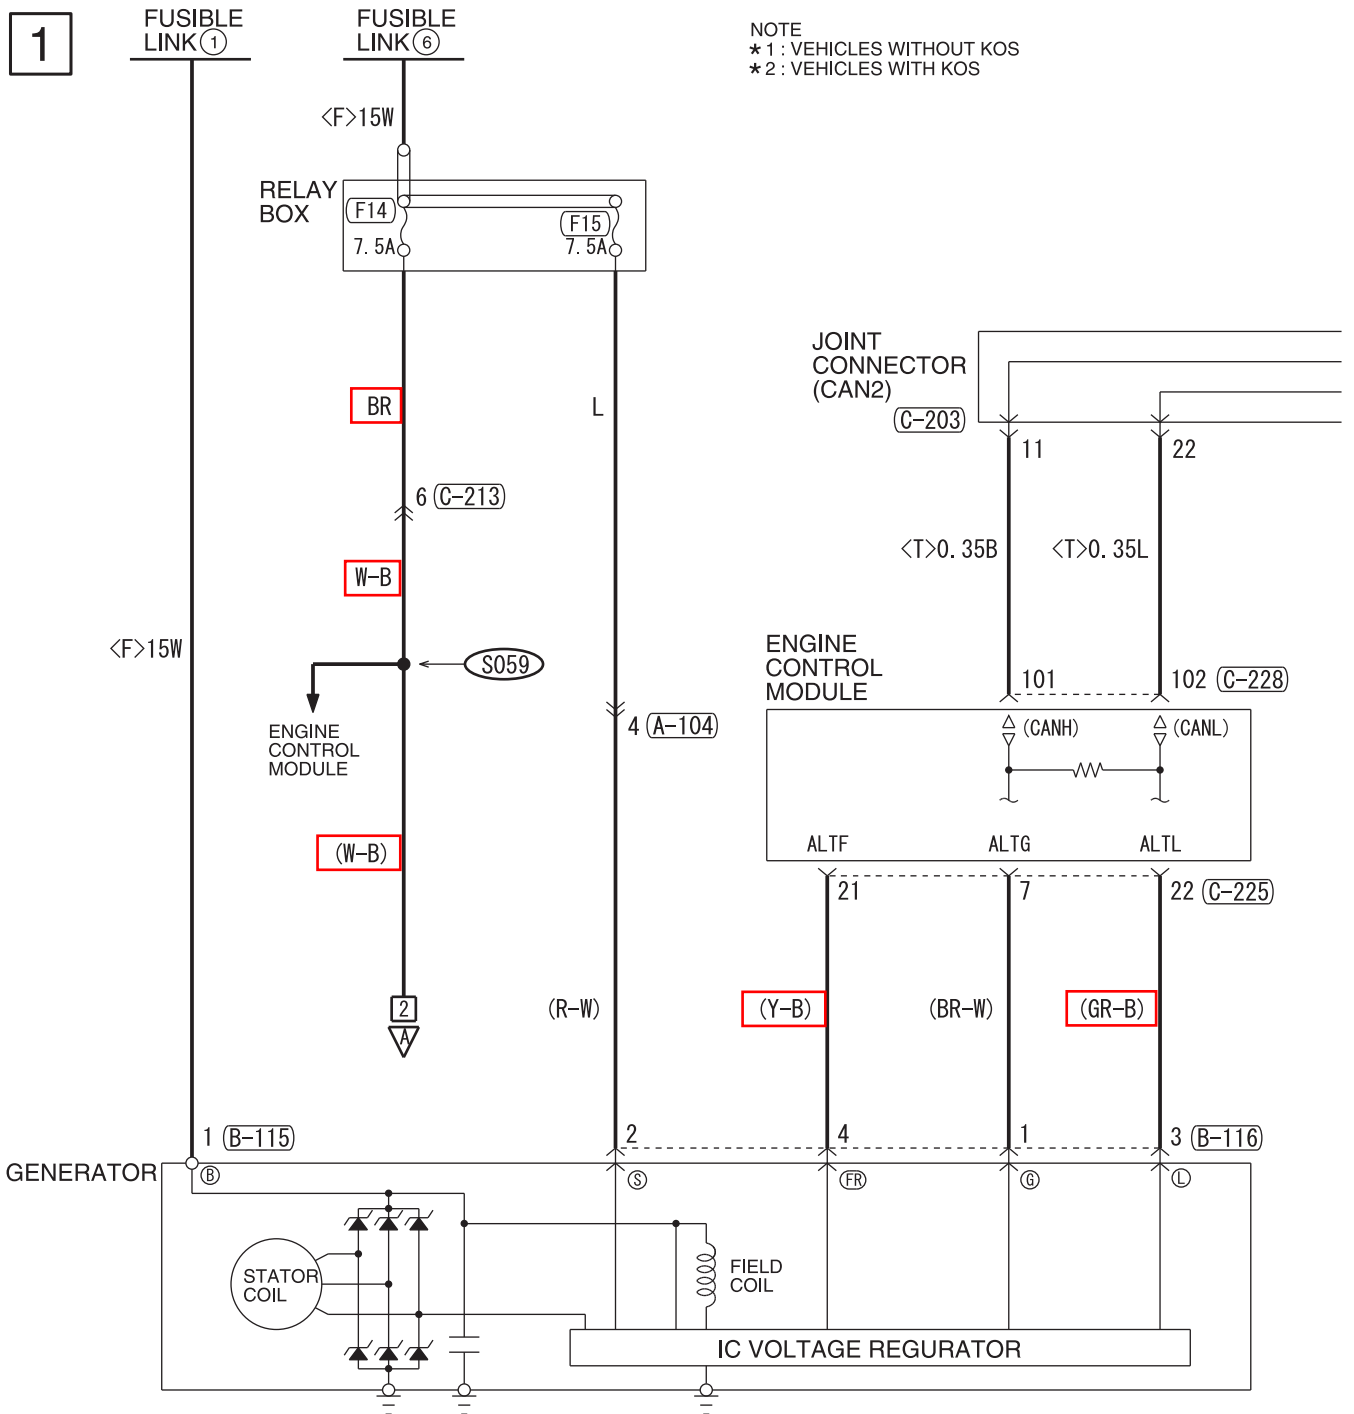

CHARGING SYSTEM

M1901000708692

NOTE
* 1 : VEHICLES WITHOUT KOS
* 2 : VEHICLES WITH KOS