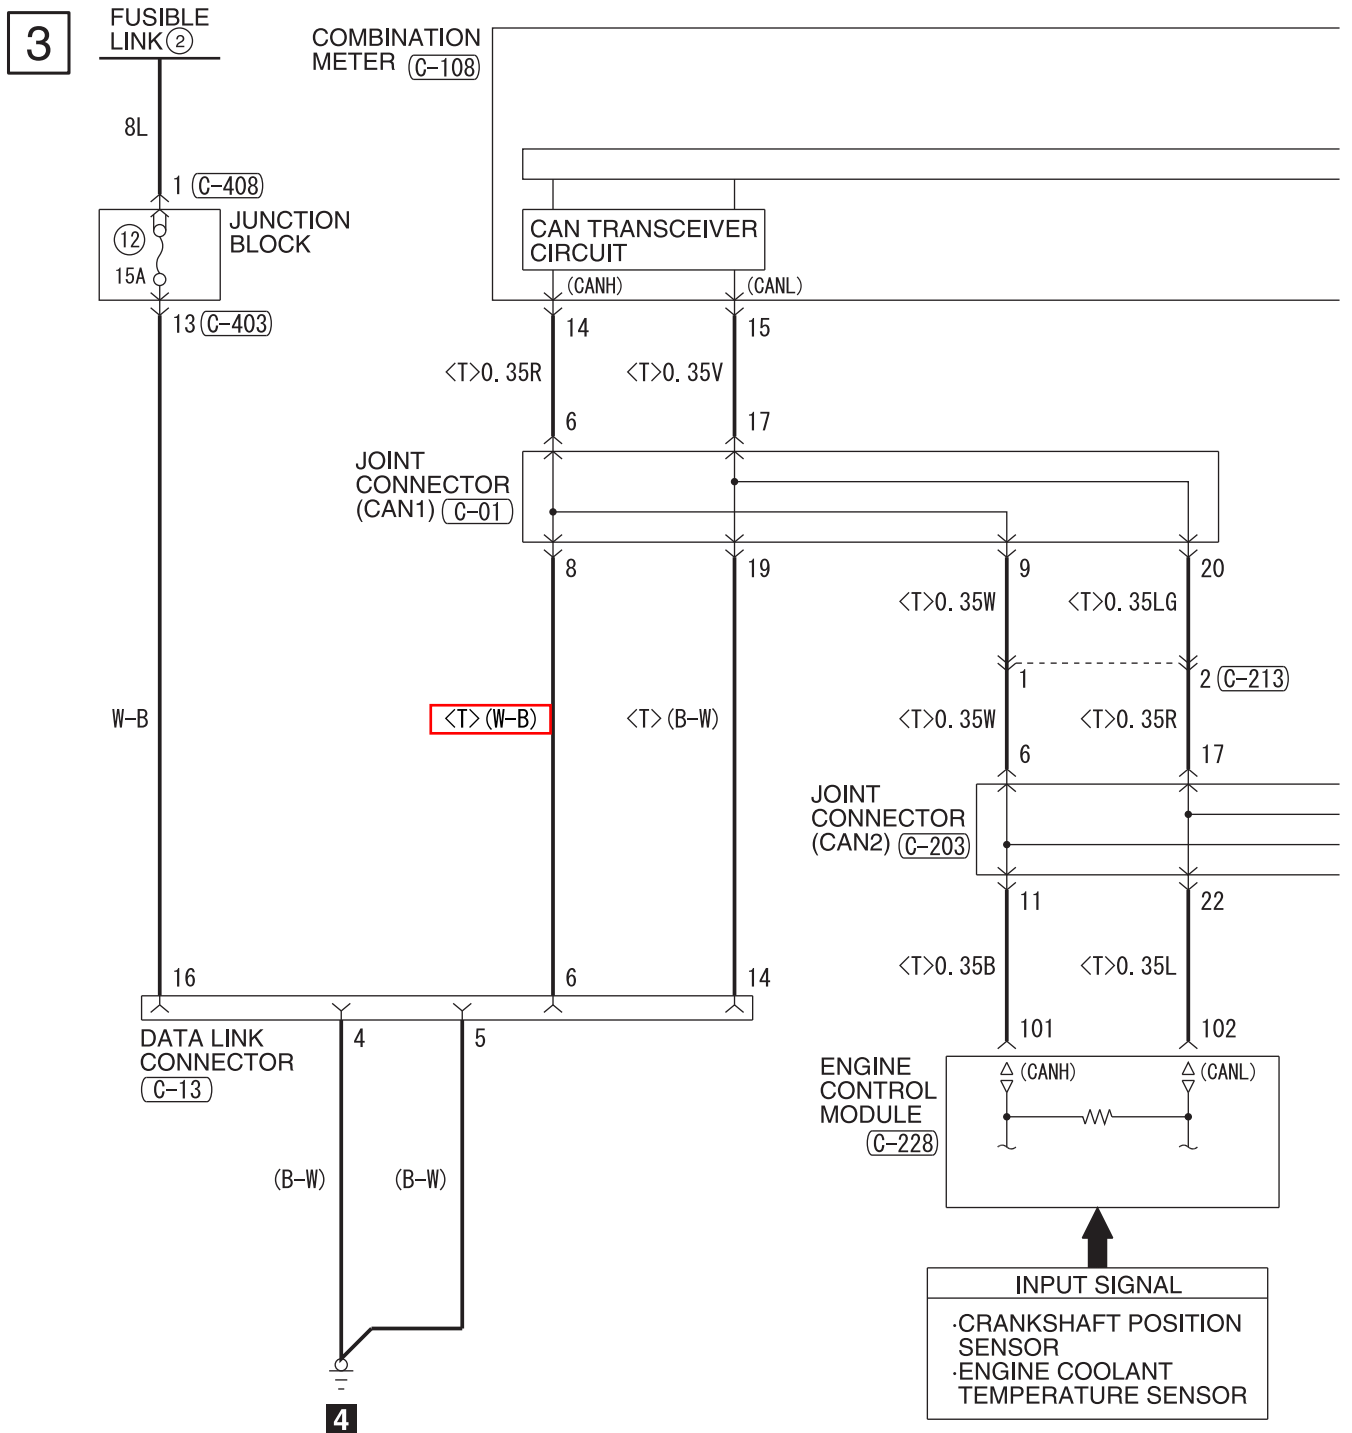

METER AND GAUGE (CONTINUED)