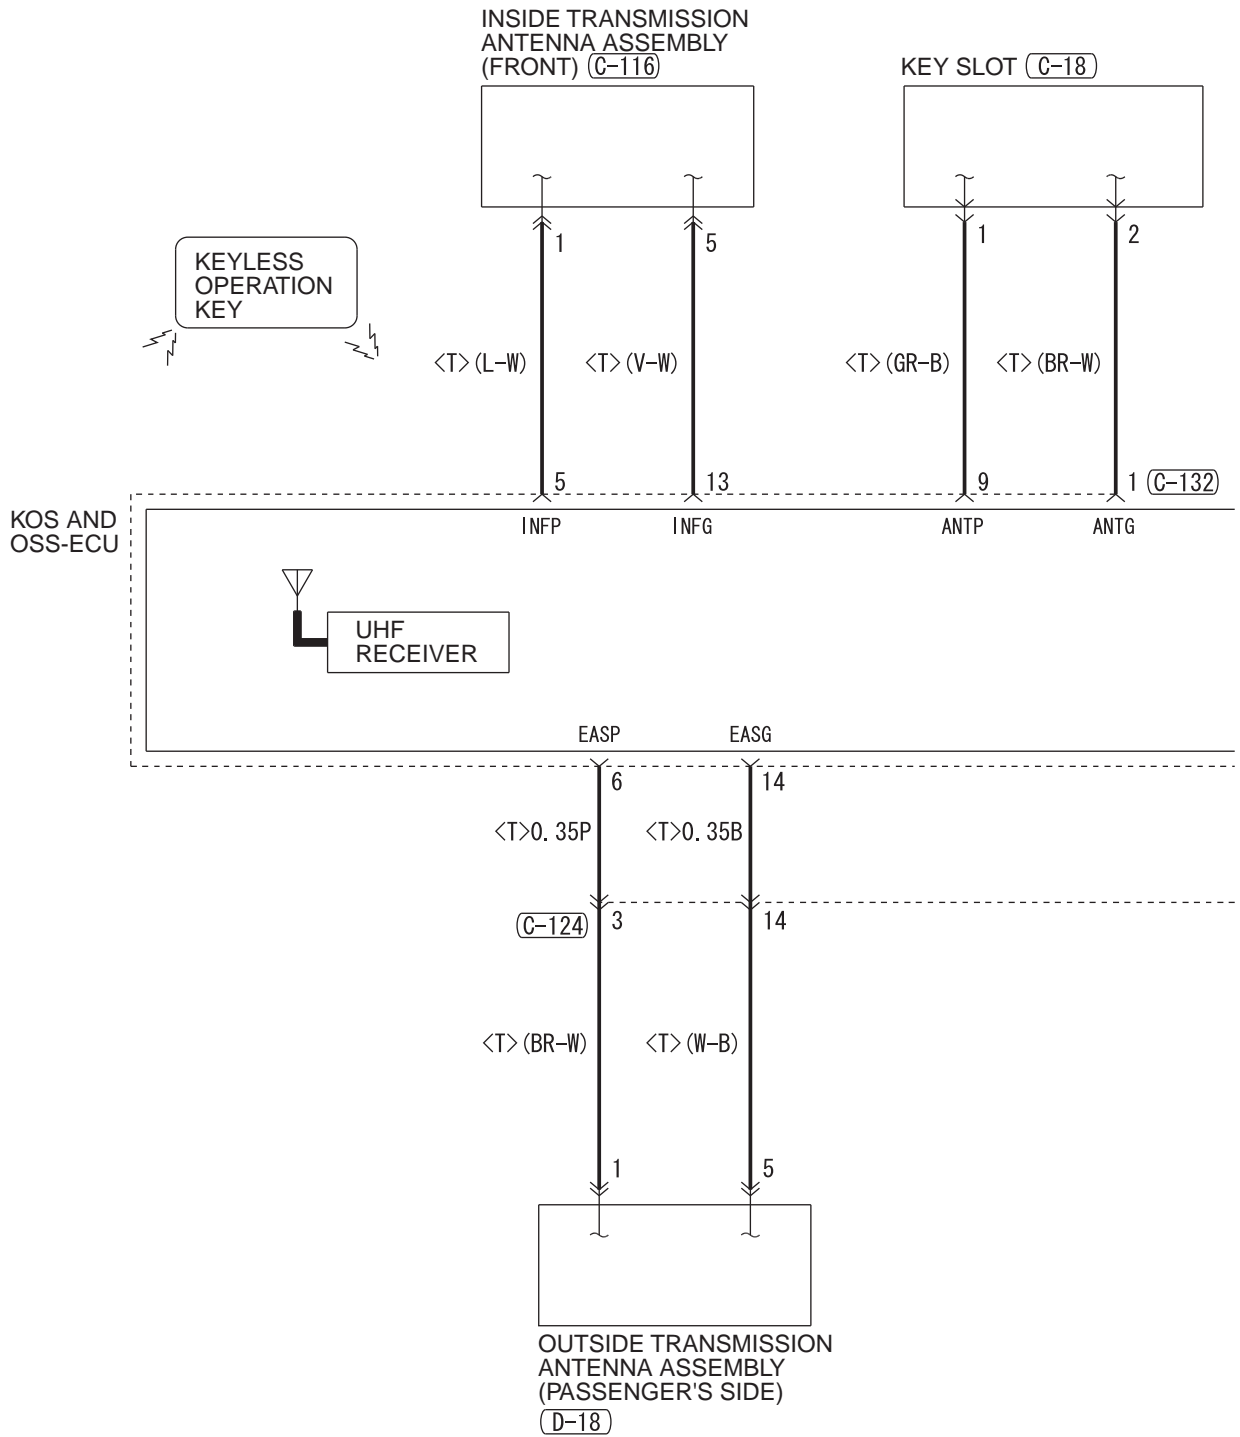

ONE-TOUCH START SYSTEM (CONTINUED)

5