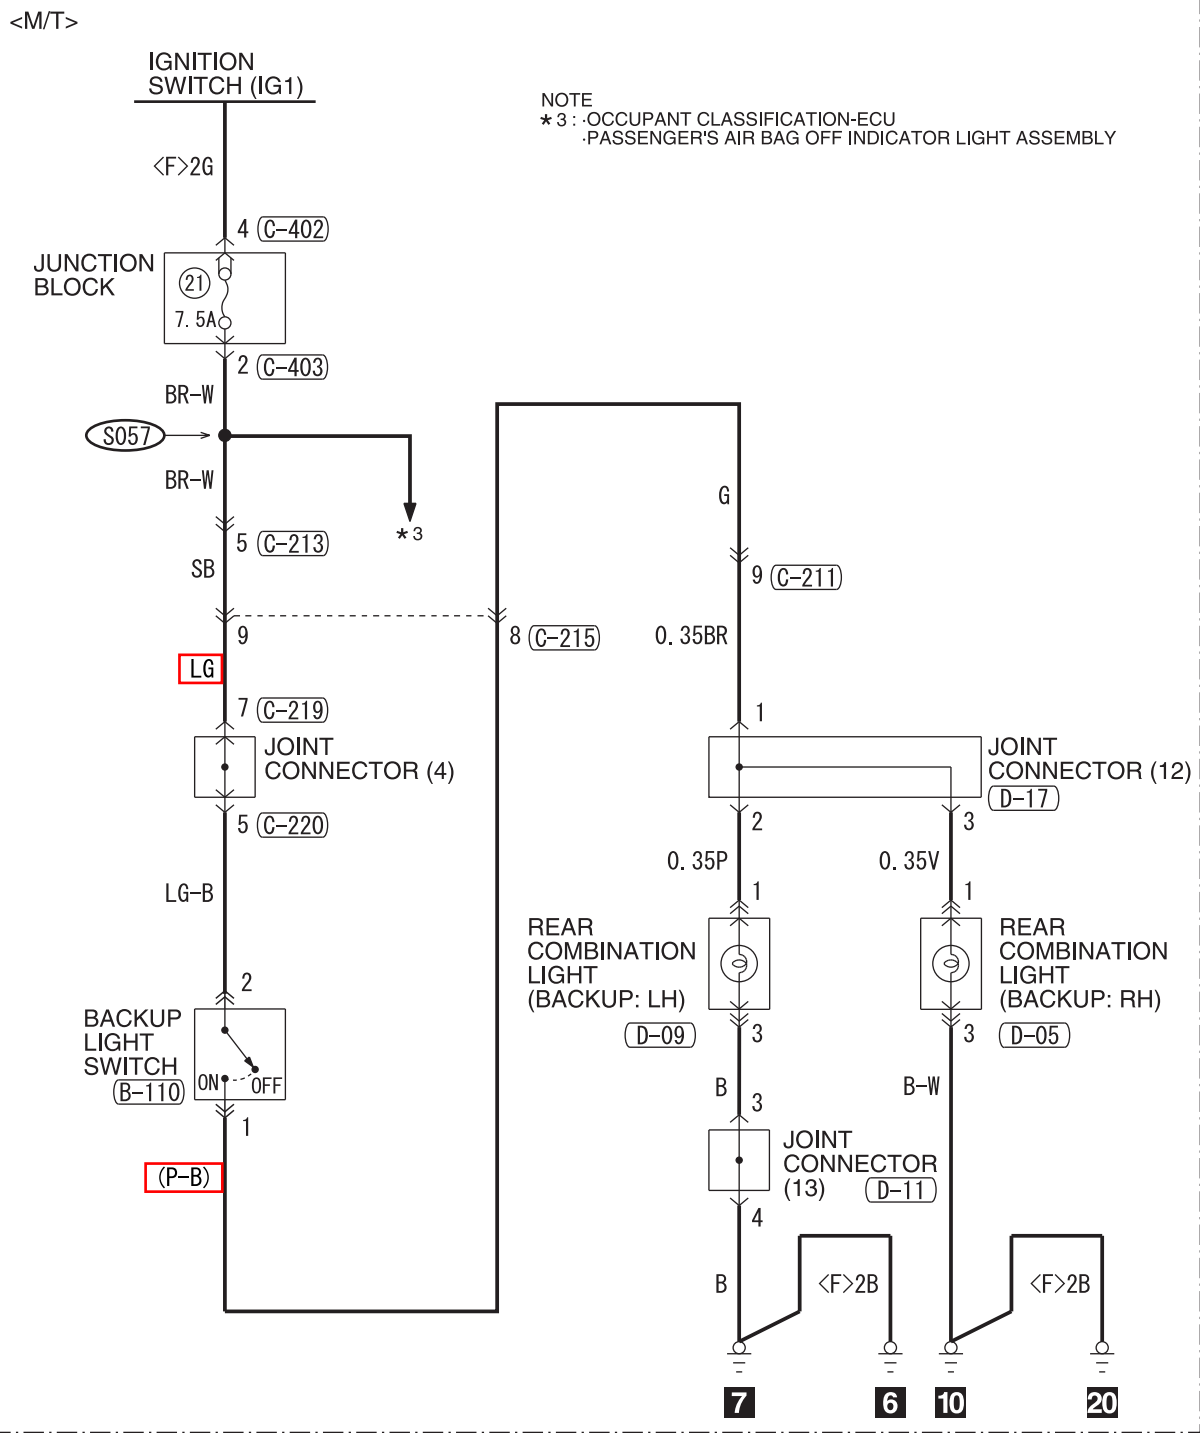

BACKUP LIGHT

M1901003107726

1