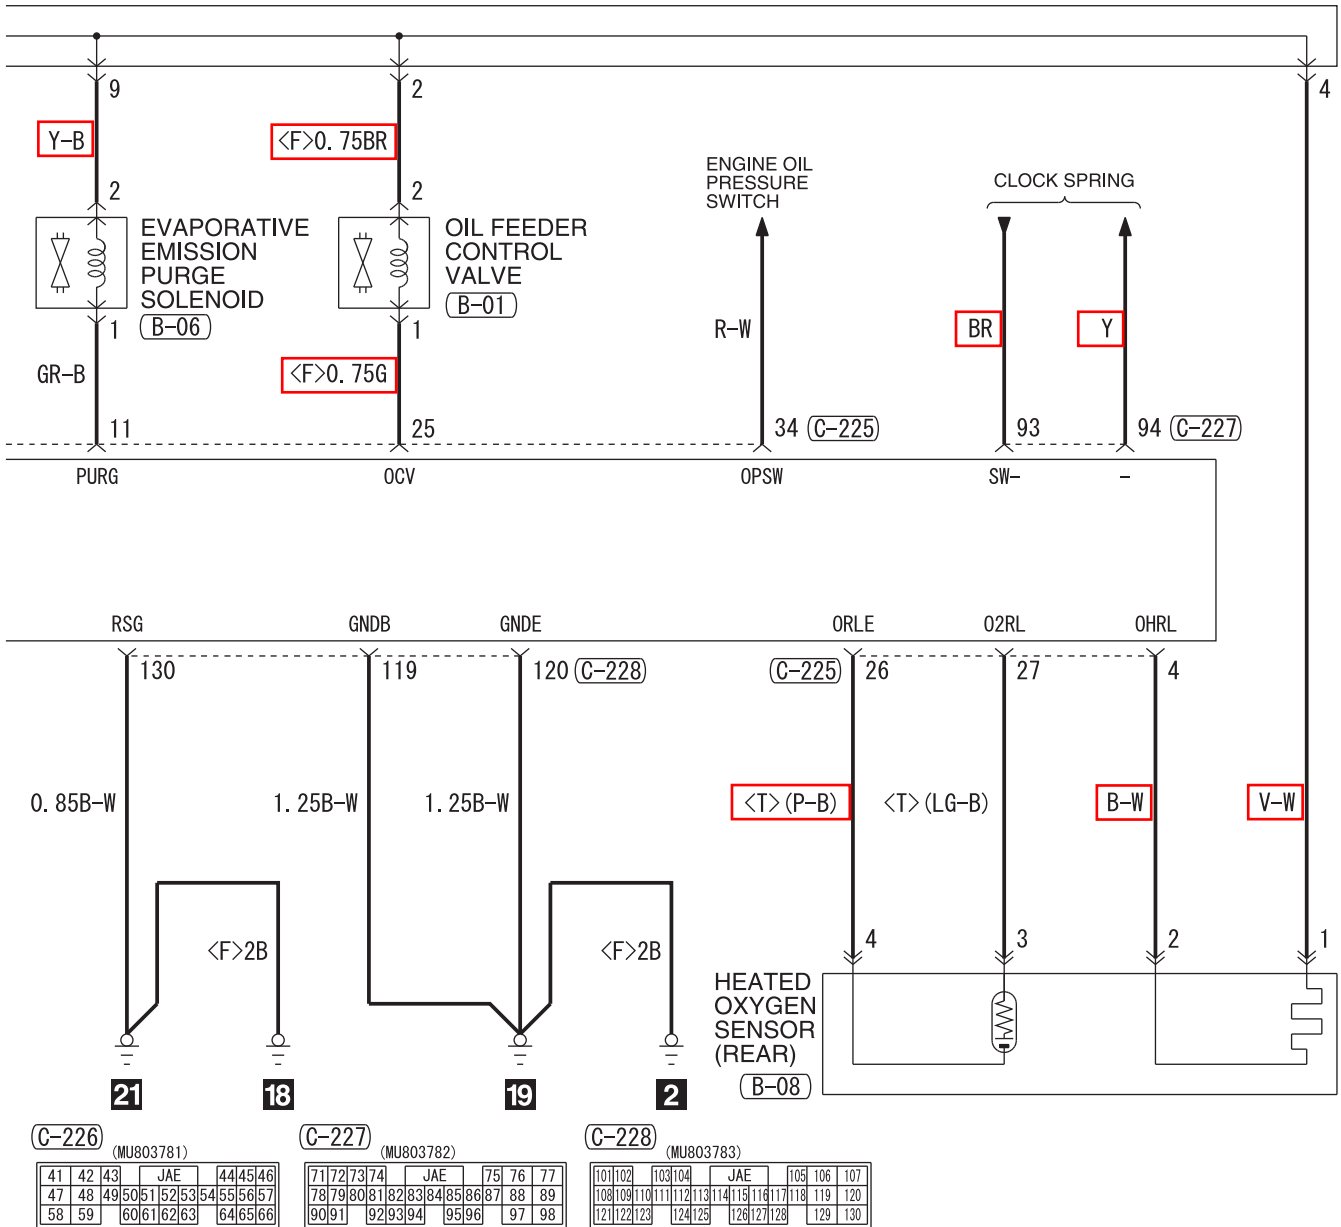

WIRE COLOR CODE

B: BLACK LG: LIGHT GREEN G: GREEN L: BLUE W: WHITE Y: YELLOW SB: SKY BLUE
BR: BROWN O: ORANGE GR: GRAY R: RED P: PINK V: VIOLET PU: PURPLE SI: SILVER
BE: BEIGE