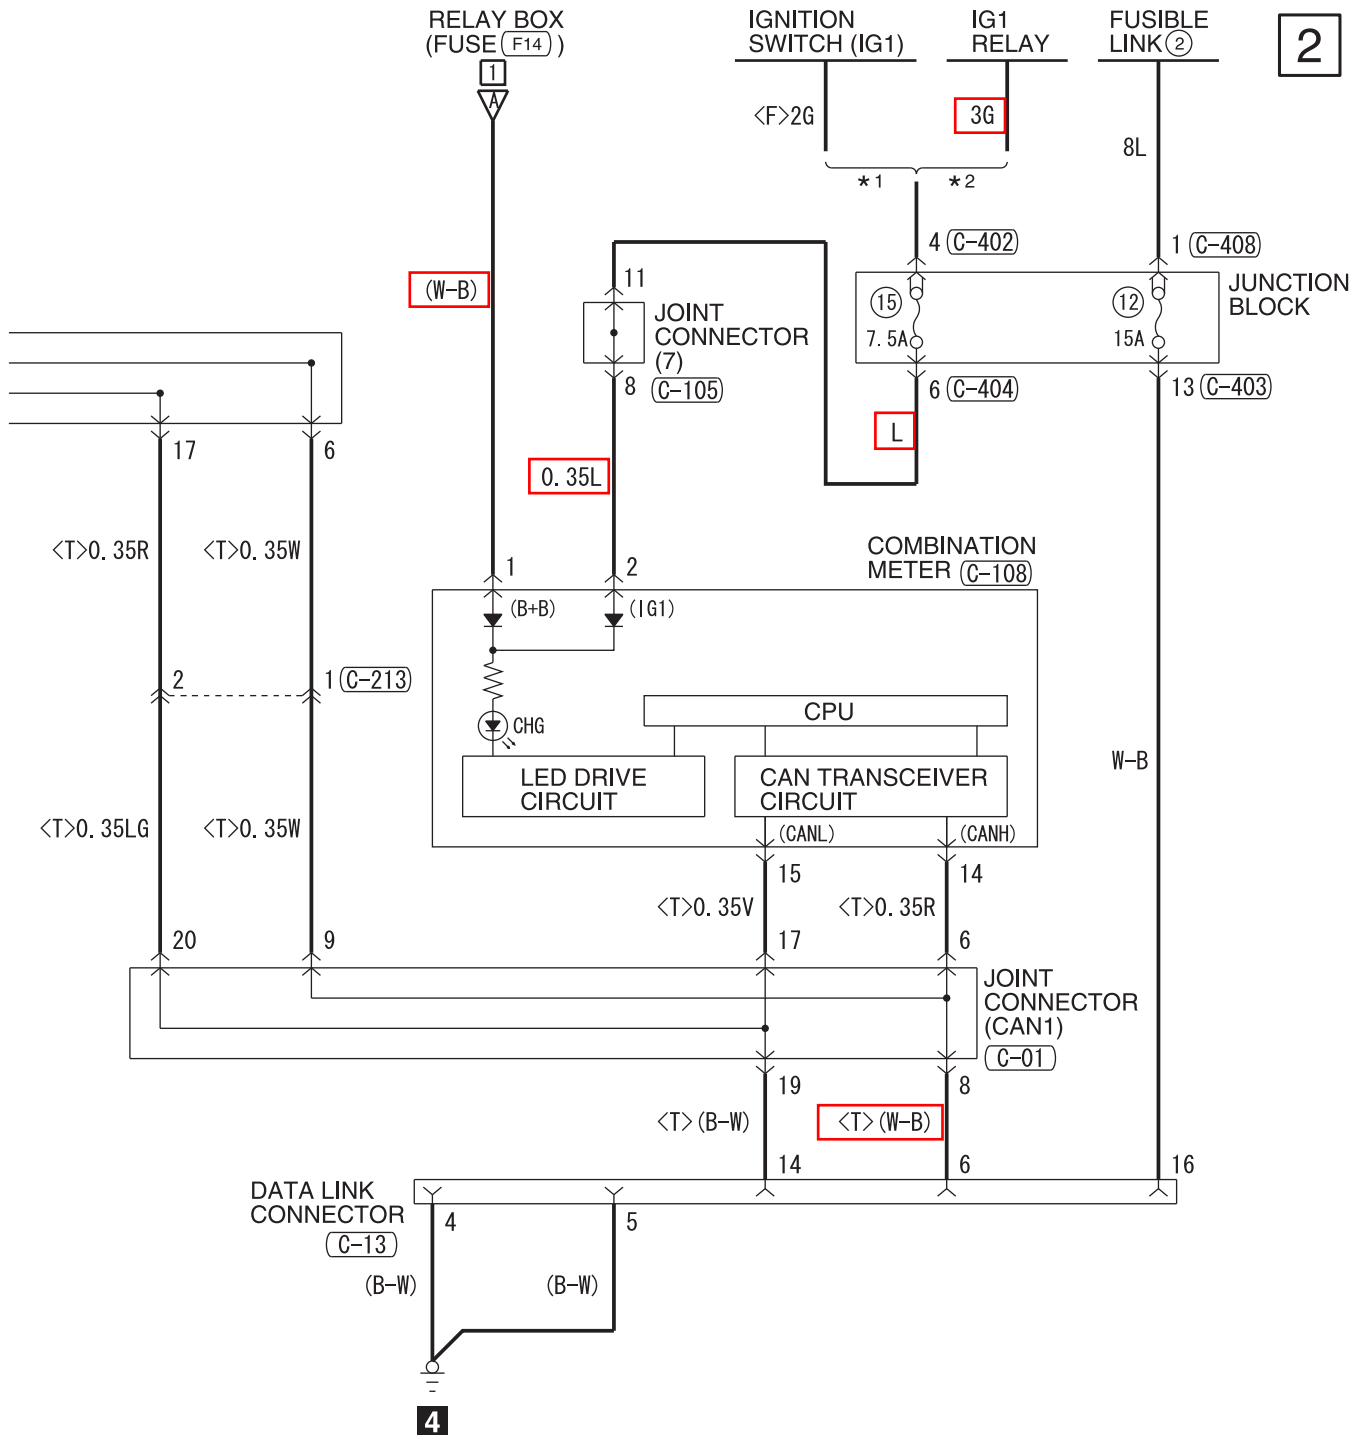

2

4

(C-108)

1	2	3	4	5	6	7	8	9	10	11	12
13	14	15	16	17	18	19	20	21	22	23	24

(C-203)

1	2	3	4	5	6	7	8	9	10	11
12	13	14	15	16	17	18	19	20	21	22

(C-213)

MU801515

1	2	3	4	5	6	7	8	9	10	11
12	13	14	15	16	17	18	19	20	21	22

(C-225)

(MU803784)

1	2	3	4	JAE	5	6	7	8
9	10	11	12	13	14	15	16	17
18	19	20	21	22	23	24	25	26
27	28	29	30	31	32	33	34	35

WIRE COLOR CODE

B: BLACK LG: LIGHT GREEN G: GREEN L: BLUE W: WHITE Y: YELLOW SB: SKY BLUE
BR: BROWN O: ORANGE GR: GRAY R: RED P: PINK V: VIOLET PU: PURPLE SI: SILVER
BE: BEIGE