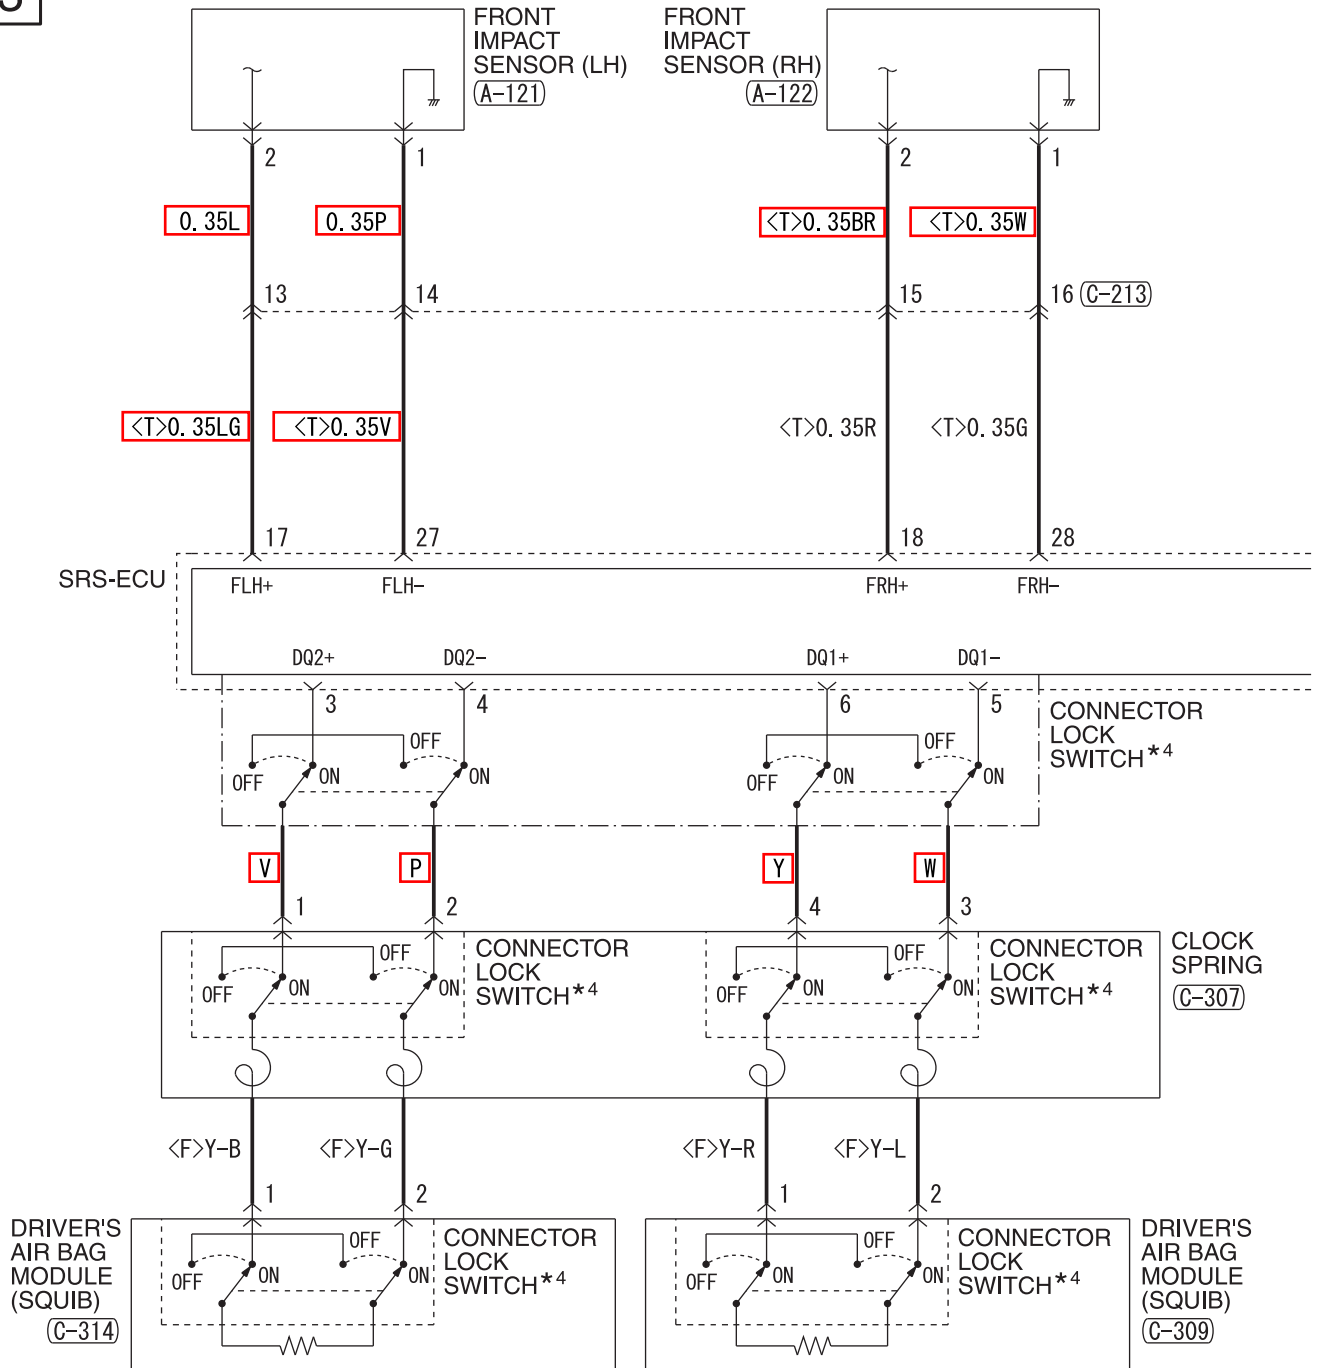

SUPPLEMENTAL RESTRAINT SYSTEM (SRS) (CONTINUED)

3