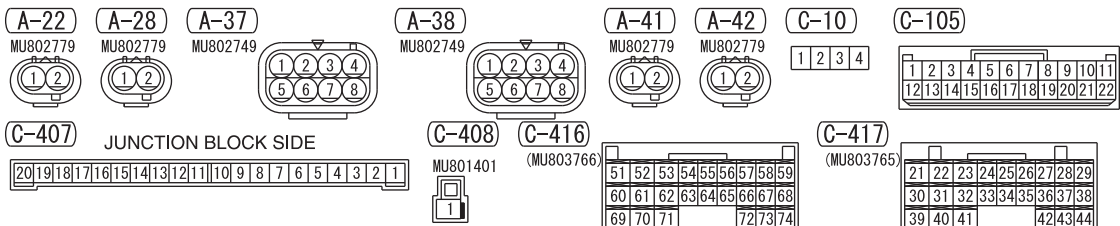

TAILLIGHT, POSITION LIGHT, SIDE MARKER LIGHT, LICENSE PLATE LIGHT AND LIGHTING MONITOR TONE ALARM

M1901016400771

1

NOTE
*1 : VEHICLES WITHOUT KOS
*2 : VEHICLES WITH KOS