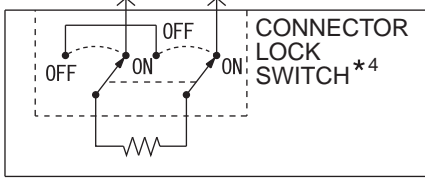

SUPPLEMENTAL RESTRAINT SYSTEM (SRS) (CONTINUED)

5

6

SEAT SLIDE  
SENSOR  
(D-38)

NOTE  
\*4 : CONNECTOR COUPLED : ON  
CONNECTOR UNCOUPLED : OFF

SIDE-AIRBAG MODULE (SQUIB) (RH) (D-27)

CURTAIN AIR BAG MODULE (SQUIB) (RH) (D-22)