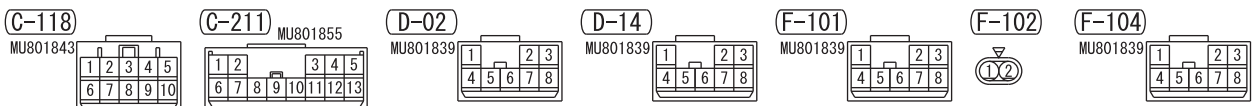

POWER WINDOWS <VEHICLES WITH SAFETY SYSTEM> (CONTINUED)

5

(F-105) WIRE COLOR CODE
B: BLACK LG: LIGHT GREEN G: GREEN L: BLUE W: WHITE Y: YELLOW SB: SKY BLUE
BR: BROWN O: ORANGE GR: GRAY R: RED P: PINK V: VIOLET PU: PURPLE SI: SILVER
BE: BEIGE