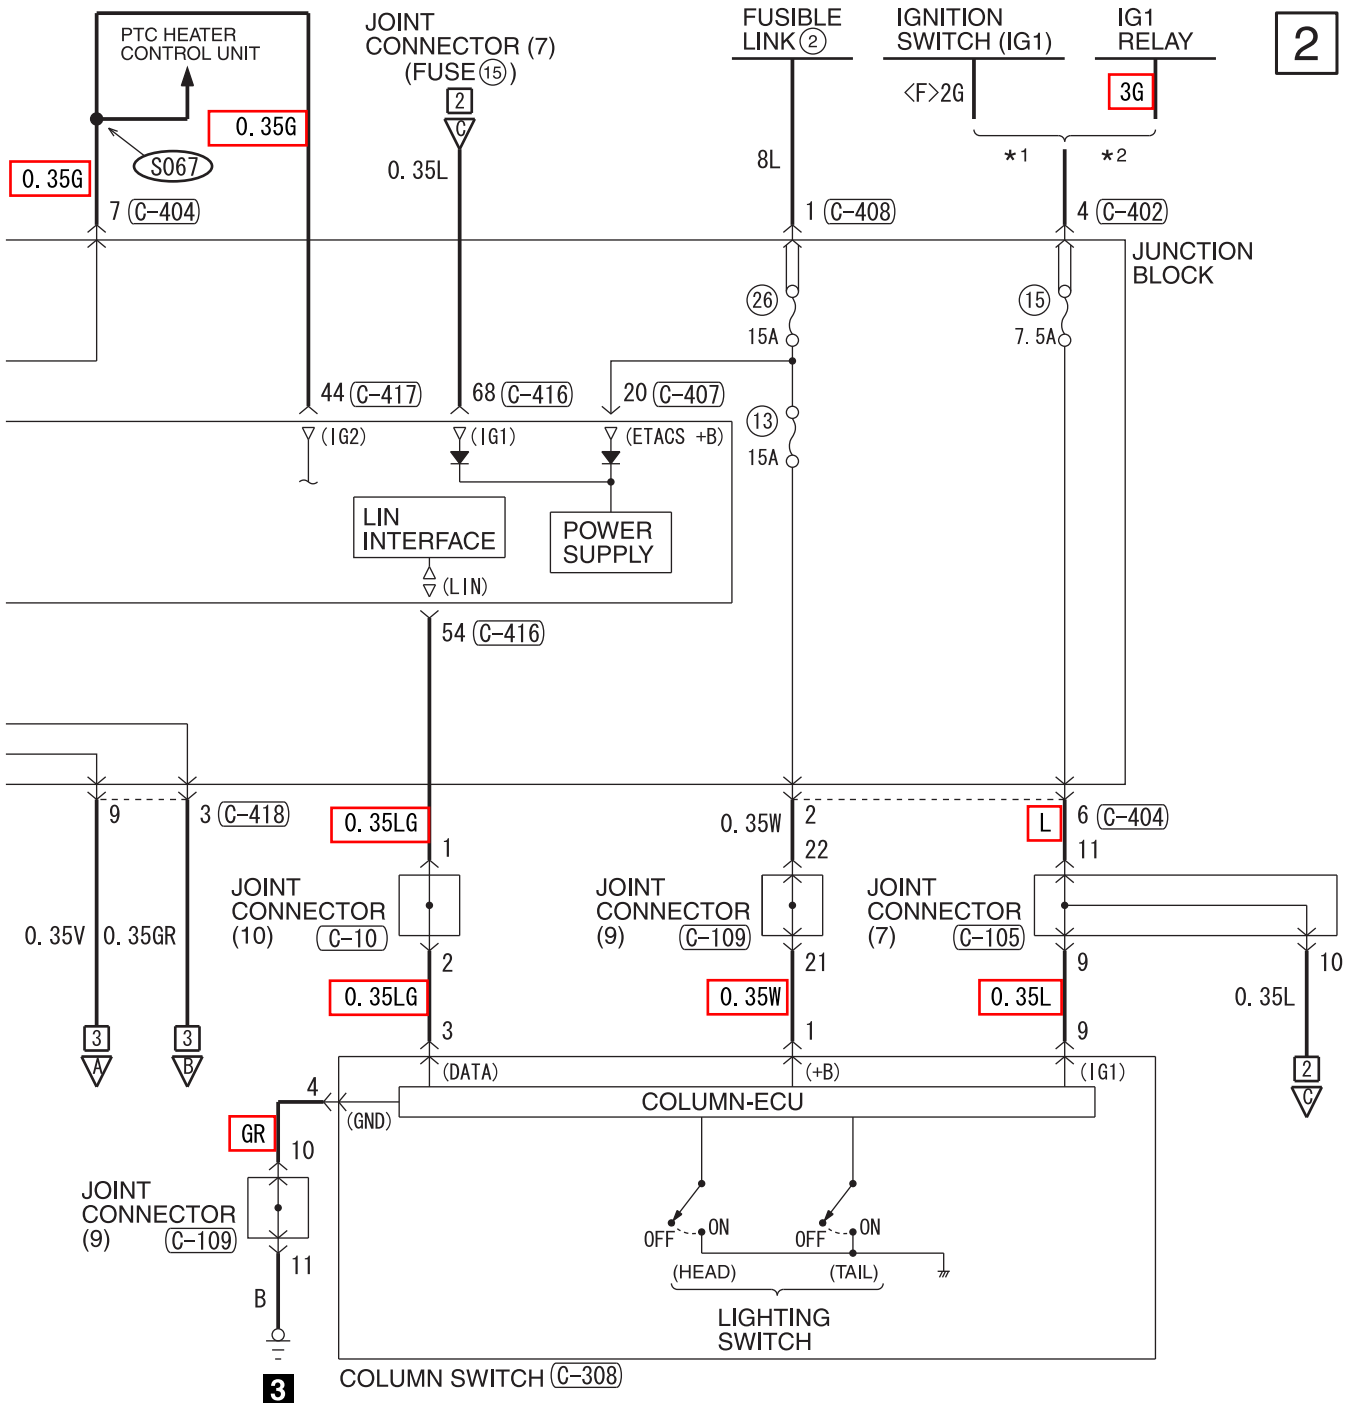

# TAILLIGHT, POSITION LIGHT, SIDE MARKER LIGHT, LICENSE PLATE LIGHT AND LIGHTING MONITOR TONE ALARM

M1901016400771

1

NOTE  
 \*1 : VEHICLES WITHOUT KOS  
 \*2 : VEHICLES WITH KOS

TAILLIGHT, POSITION LIGHT, SIDE MARKER LIGHT, LICENSE PLATE LIGHT AND LIGHTING