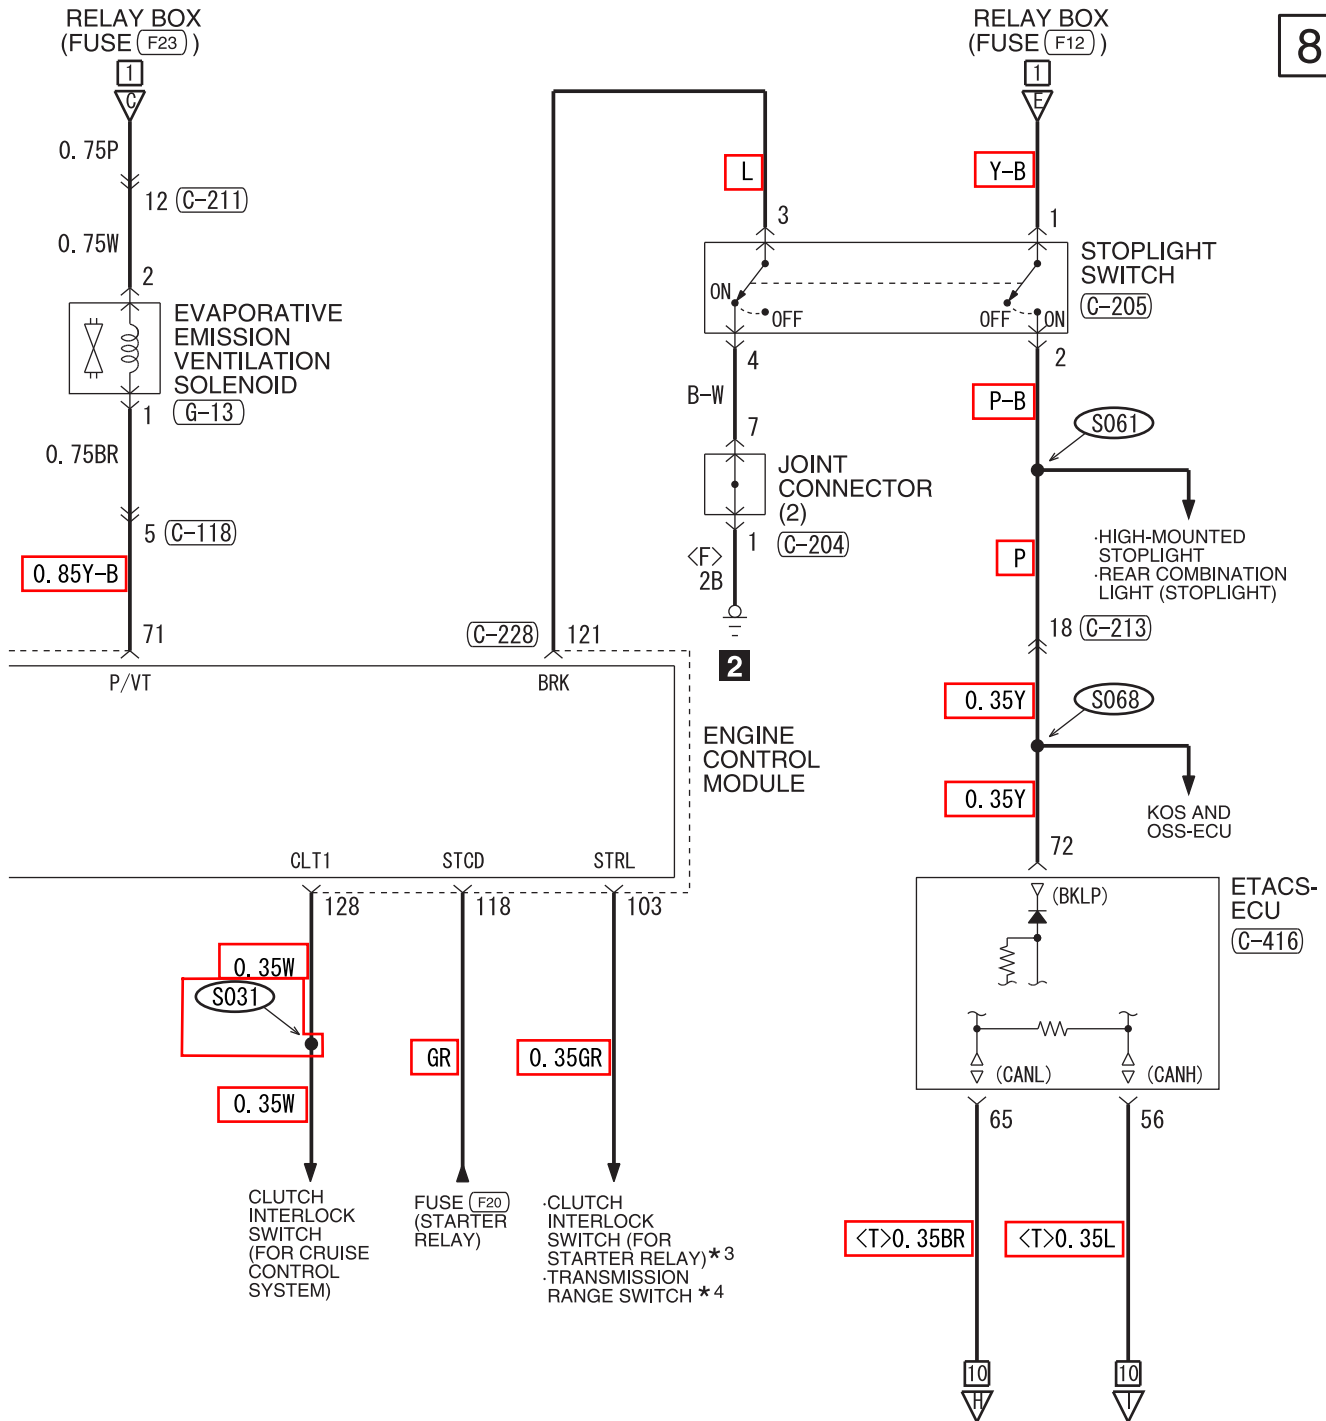

8

(C-225) (MU803784)

1	2	3	4	JAE	5	6	7	8
9	10	11	12	13	14	15	16	17
18	19	20	21	22	23	24	25	26
27	28	29	30	31	32	33	34	35

(C-227) (MU803782)

71	72	73	74	JAE	75	76	77
78	79	80	81	82	83	84	85
86	87	88	89	90	91	92	93
94	95	96	97	98			

(C-228) (MU803783)

101	102	103	104	JAE	105	106	107
108	109	110	111	112	113	114	115
116	117	118	119	120	121	122	123
124	125	126	127	128	129	130	

(C-416) (MU803766)

51	52	53	54	55	56	57	58	59
60	61	62	63	64	65	66	67	68
69	70	71	72	73	74			

WIRE COLOR CODE

B : BLACK LG : LIGHT GREEN G : GREEN L : BLUE W : WHITE Y : YELLOW SB : SKY BLUE
BR : BROWN O : ORANGE GR : GRAY R : RED P : PINK V : VIOLET PU : PURPLE SI : SILVER
BE : BEIGE