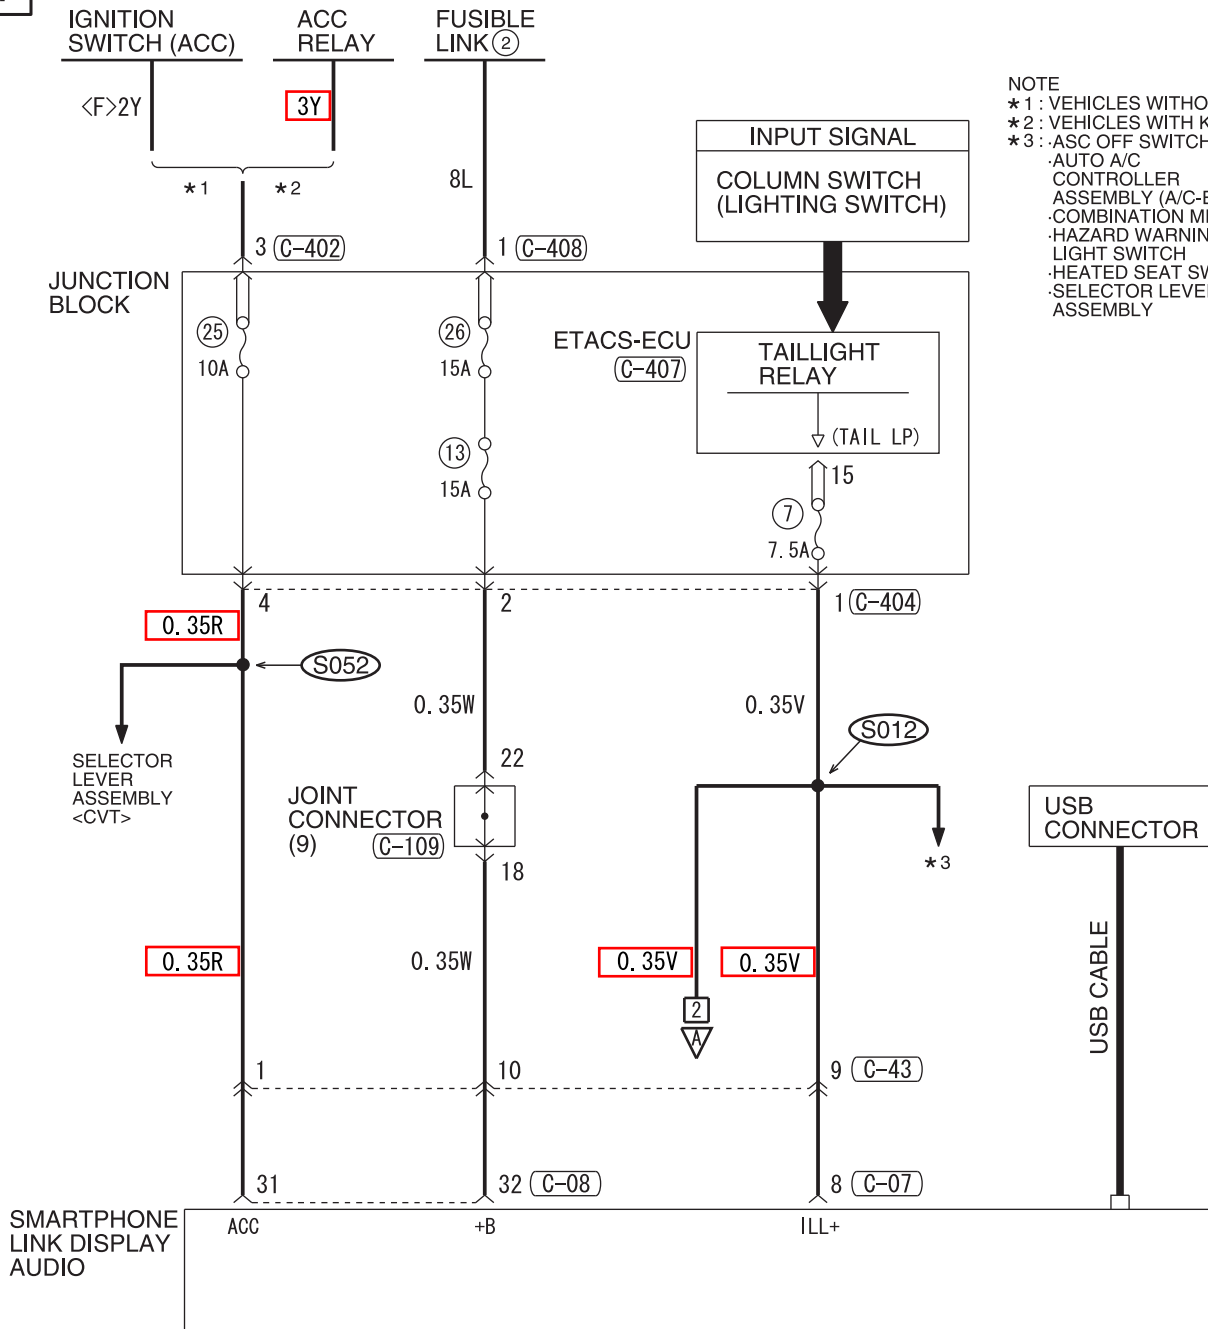

# SMARTPHONE LINK DISPLAY AUDIO SYSTEM

M1901044800204

1

NOTE  
 \*1: VEHICLES WITHOUT KOS  
 \*2: VEHICLES WITH KOS  
 \*3: .ASC OFF SWITCH  
 .AUTO A/C  
 CONTROLLER  
 ASSEMBLY (A/C-ECU)  
 .COMBINATION METER  
 .HAZARD WARNING  
 LIGHT SWITCH  
 .HEATED SEAT SWITCH  
 .SELECTOR LEVER  
 ASSEMBLY