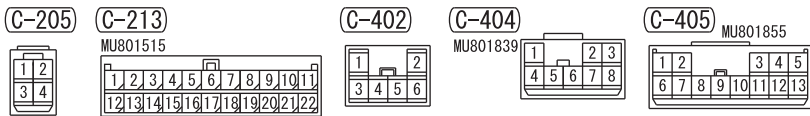

2

WIRE COLOR CODE
B : BLACK LG : LIGHT GREEN G : GREEN L : BLUE W : WHITE Y : YELLOW SB : SKY BLUE
BR : BROWN O : ORANGE GR : GRAY R : RED P : PINK V : VIOLET PU : PURPLE SI : SILVER
BE : BEIGE