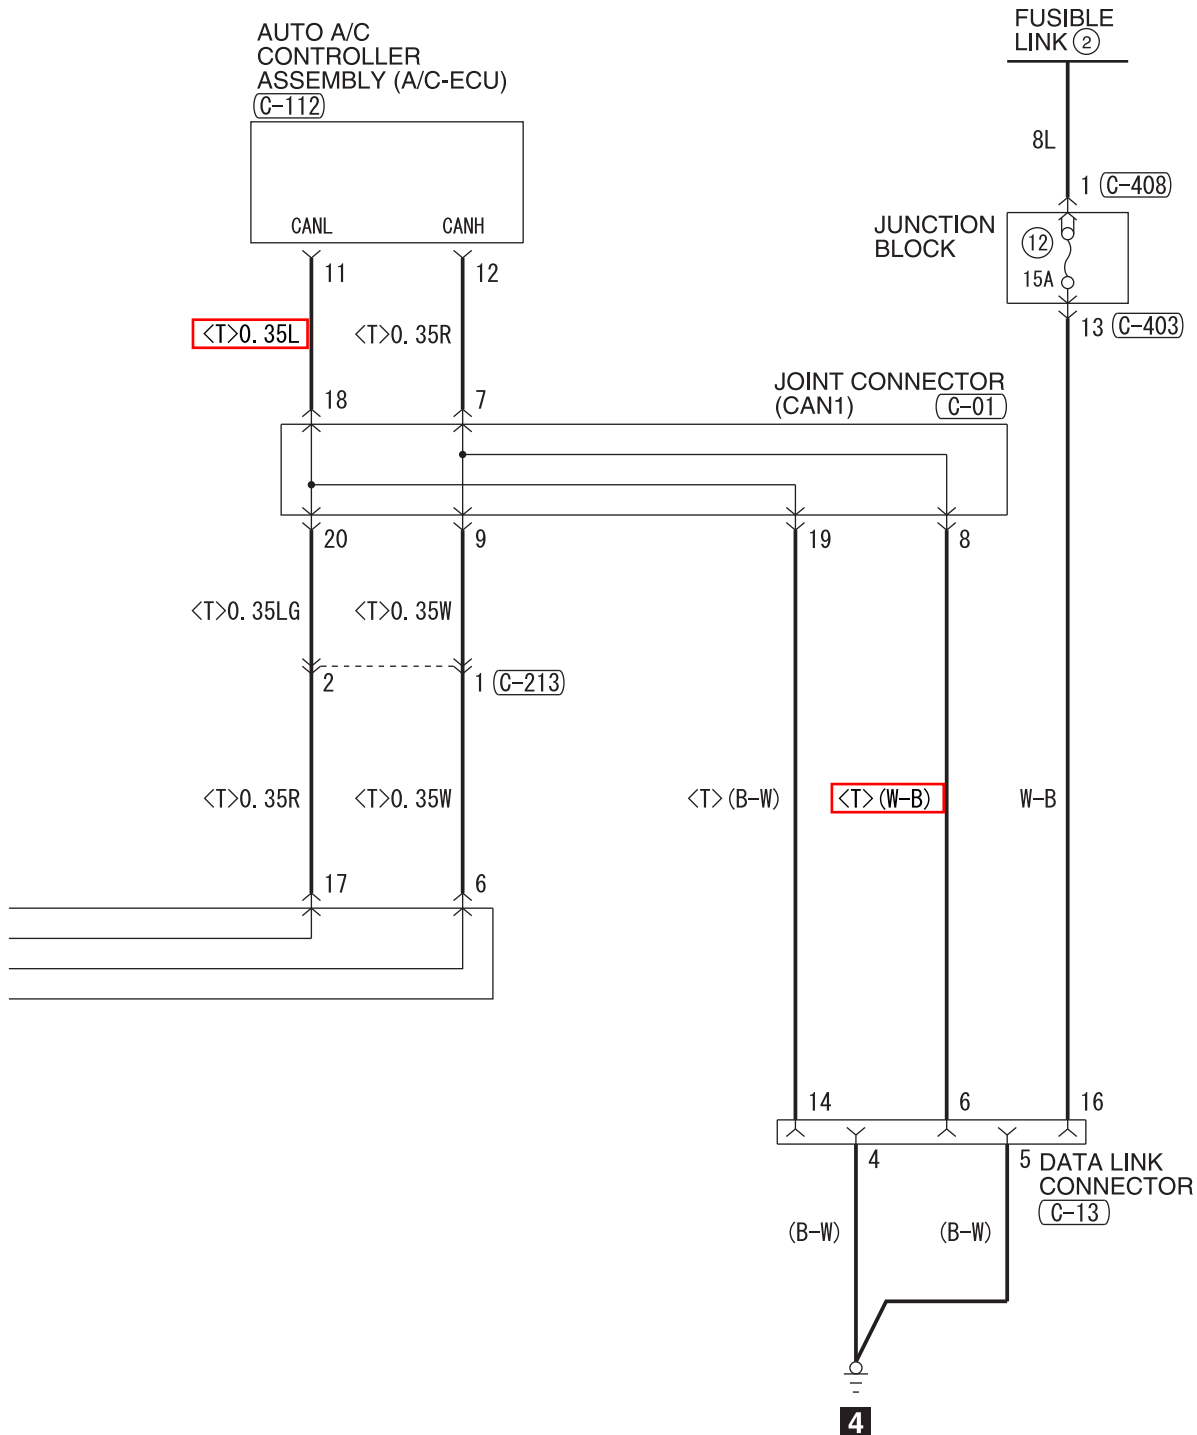

4

WIRE COLOR CODE

B : BLACK LG : LIGHT GREEN G : GREEN L : BLUE W : WHITE Y : YELLOW SB : SKY BLUE
BR : BROWN O : ORANGE GR : GRAY R : RED P : PINK V : VIOLET PU : PURPLE SI : SILVER
BE : BEIGE