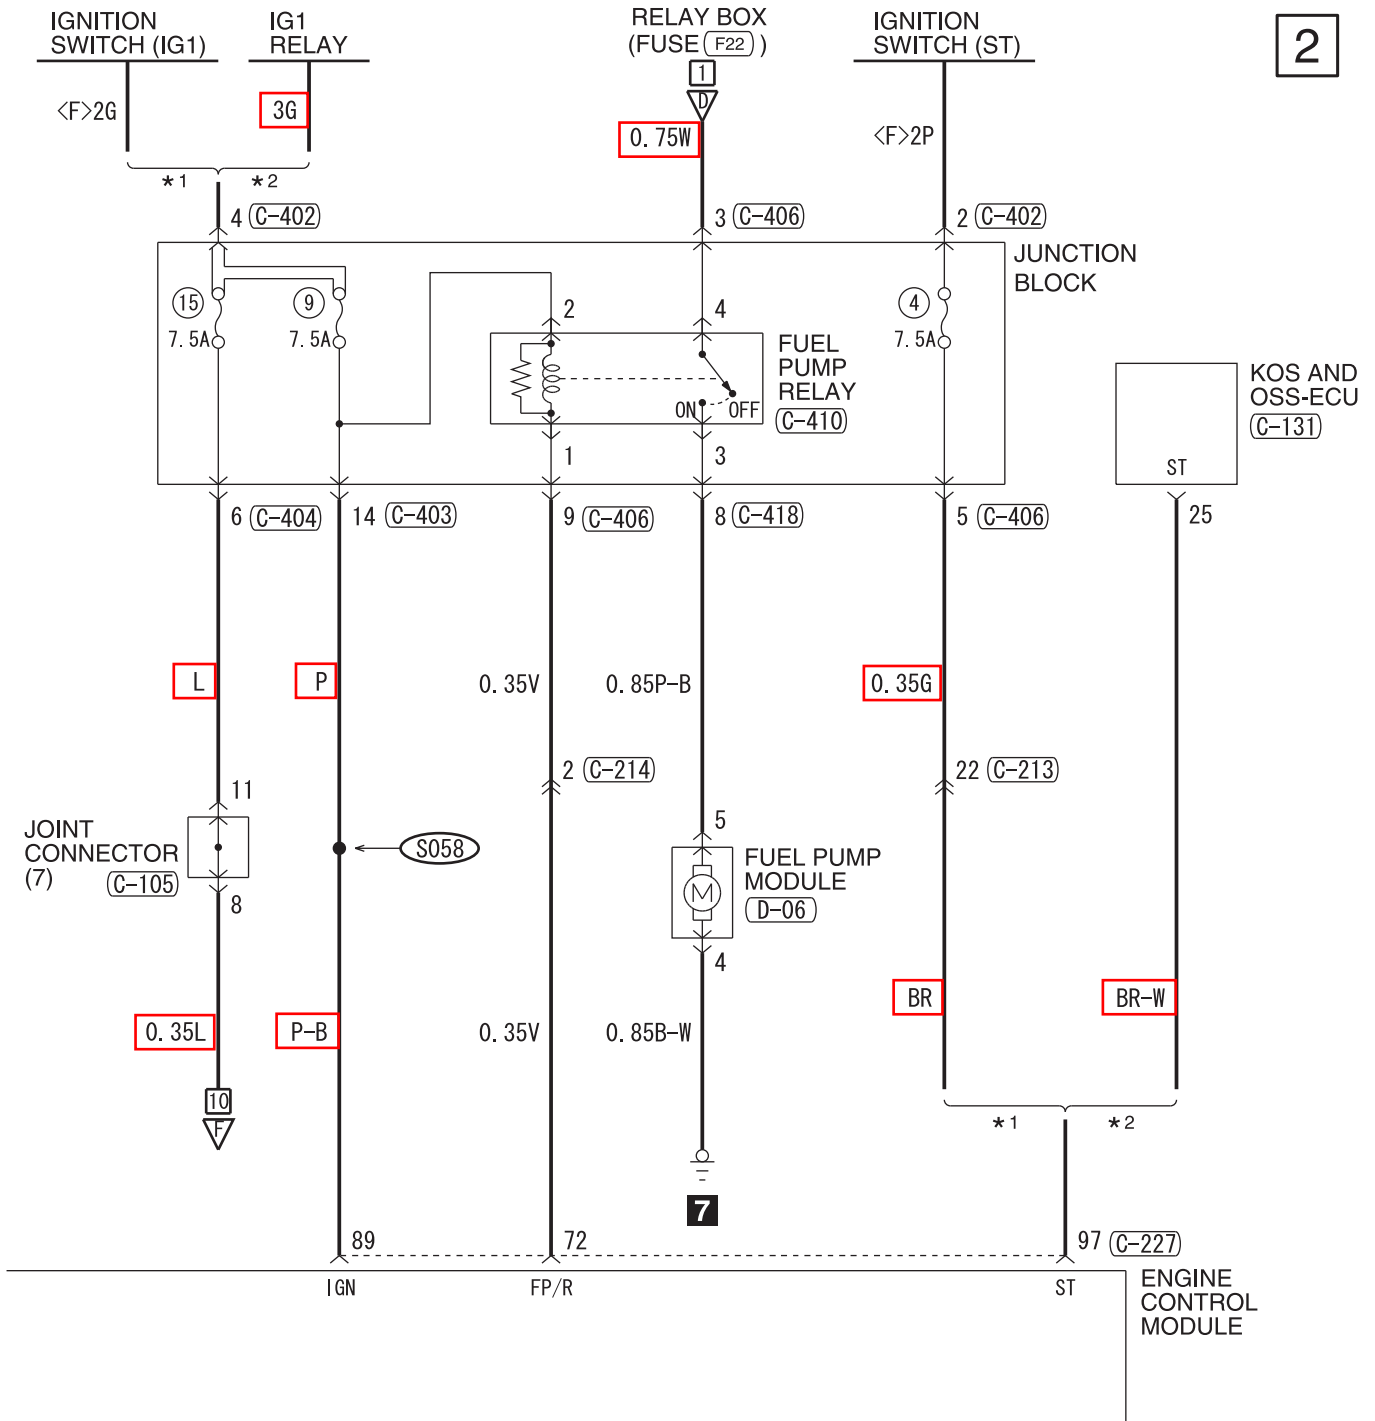

2

(C-227) (MU803782)

71	72	73	74	JAE	75	76	77
78	79	80	81	82	83	84	85
86	87	88	89	90	91	92	93
94	95	96	97	98			

(C-228) (MU803783)

101	102	103	104	JAE	105	106	107
108	109	110	111	112	113	114	115
116	117	118	119	120	121	122	123
124	125	126	127	128	129	130	

(C-402)

1	2
3	4
5	6

(C-403) MU801857

1	2	3	4	5	6
7	8	9	10	11	12
13	14				

(C-404) MU801839

1	2	3
4	5	6
7	8	

(C-406) MU801867

1	2	3	4
5	6	7	8
9	10		

WIRE COLOR CODE

B: BLACK LG: LIGHT GREEN G: GREEN L: BLUE W: WHITE Y: YELLOW SB: SKY BLUE
BR: BROWN O: ORANGE GR: GRAY R: RED P: PINK V: VIOLET PU: PURPLE SI: SILVER
BE: BEIGE