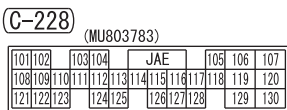

DAYTIME RUNNING LIGHT <VEHICLES FOR CANADA> (CONTINUED)