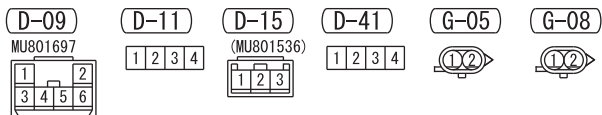

4

WIRE COLOR CODE

B : BLACK LG : LIGHT GREEN G : GREEN L : BLUE W : WHITE Y : YELLOW SB : SKY BLUE
BR : BROWN O : ORANGE GR : GRAY R : RED P : PINK V : VIOLET PU : PURPLE SI : SILVER
BE : BEIGE