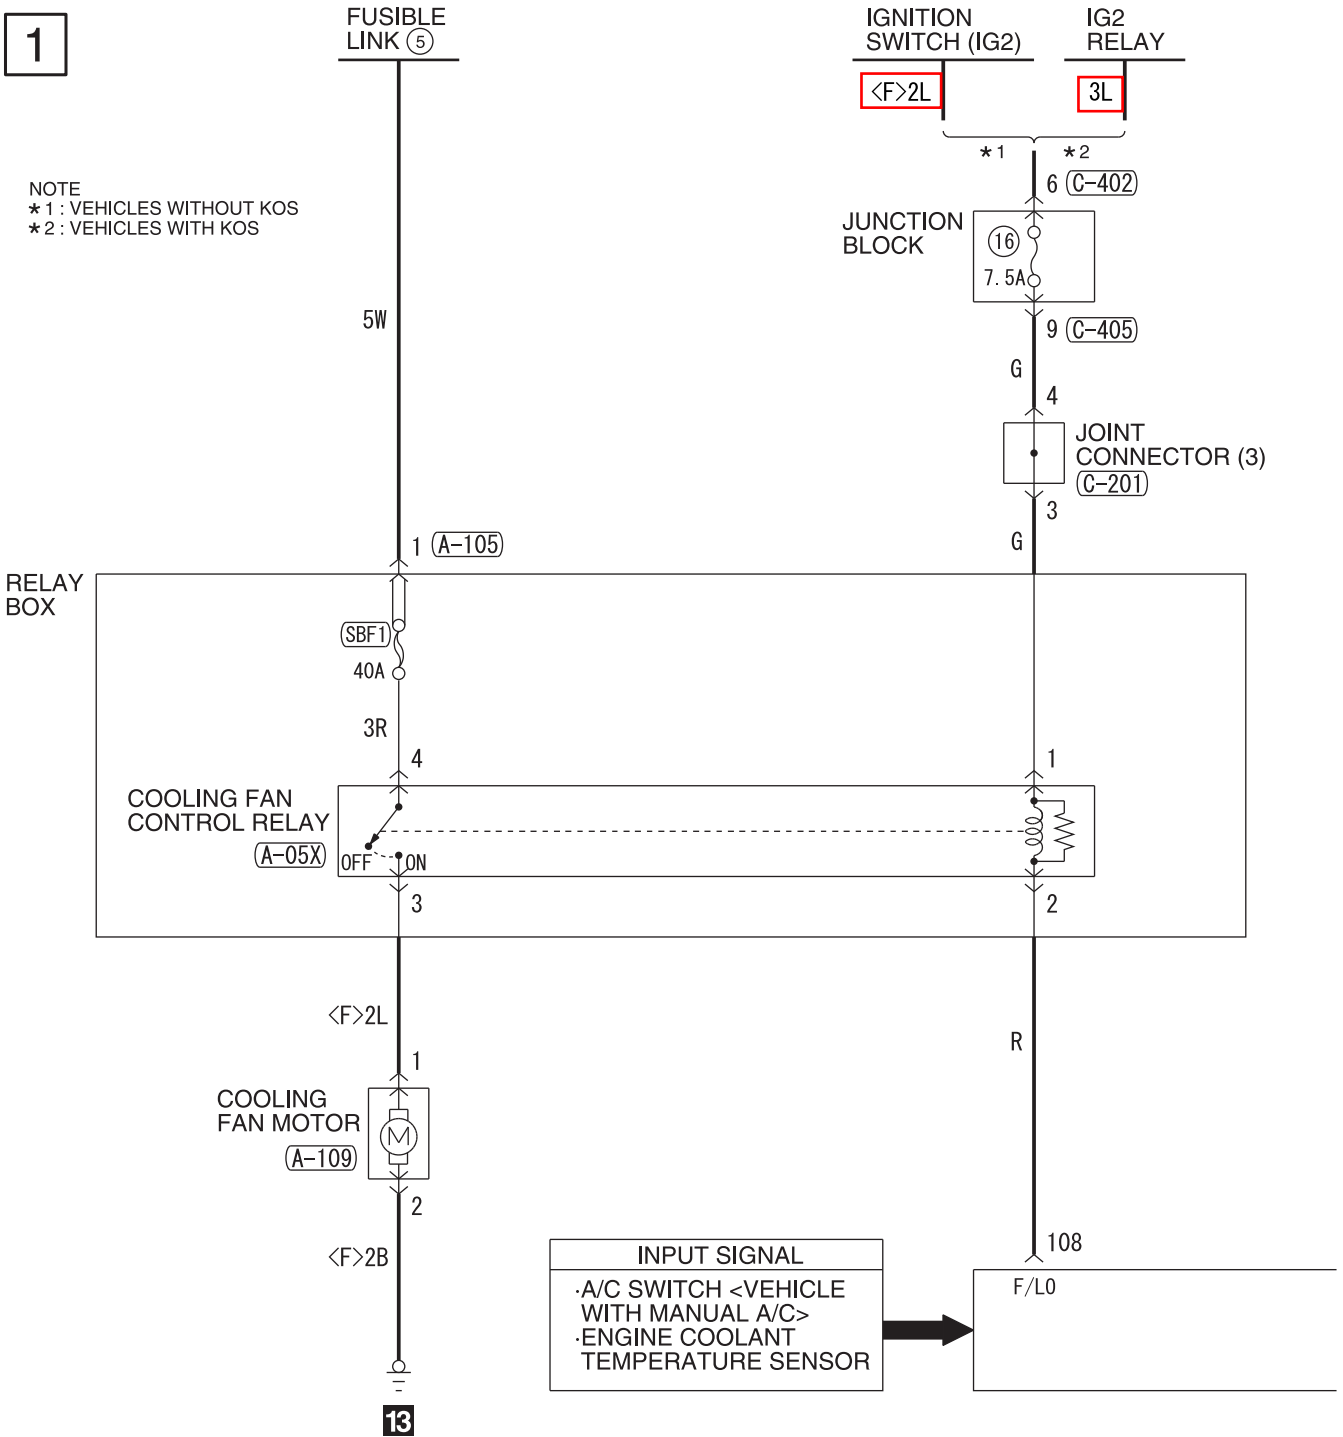

COOLING SYSTEM

1

NOTE
* 1 : VEHICLES WITHOUT KOS
* 2 : VEHICLES WITH KOS