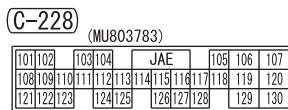

4

WIRE COLOR CODE

B : BLACK LG : LIGHT GREEN G : GREEN L : BLUE W : WHITE Y : YELLOW SB : SKY BLUE
BR : BROWN O : ORANGE GR : GRAY R : RED P : PINK V : VIOLET PU : PURPLE SI : SILVER
BE : BEIGE