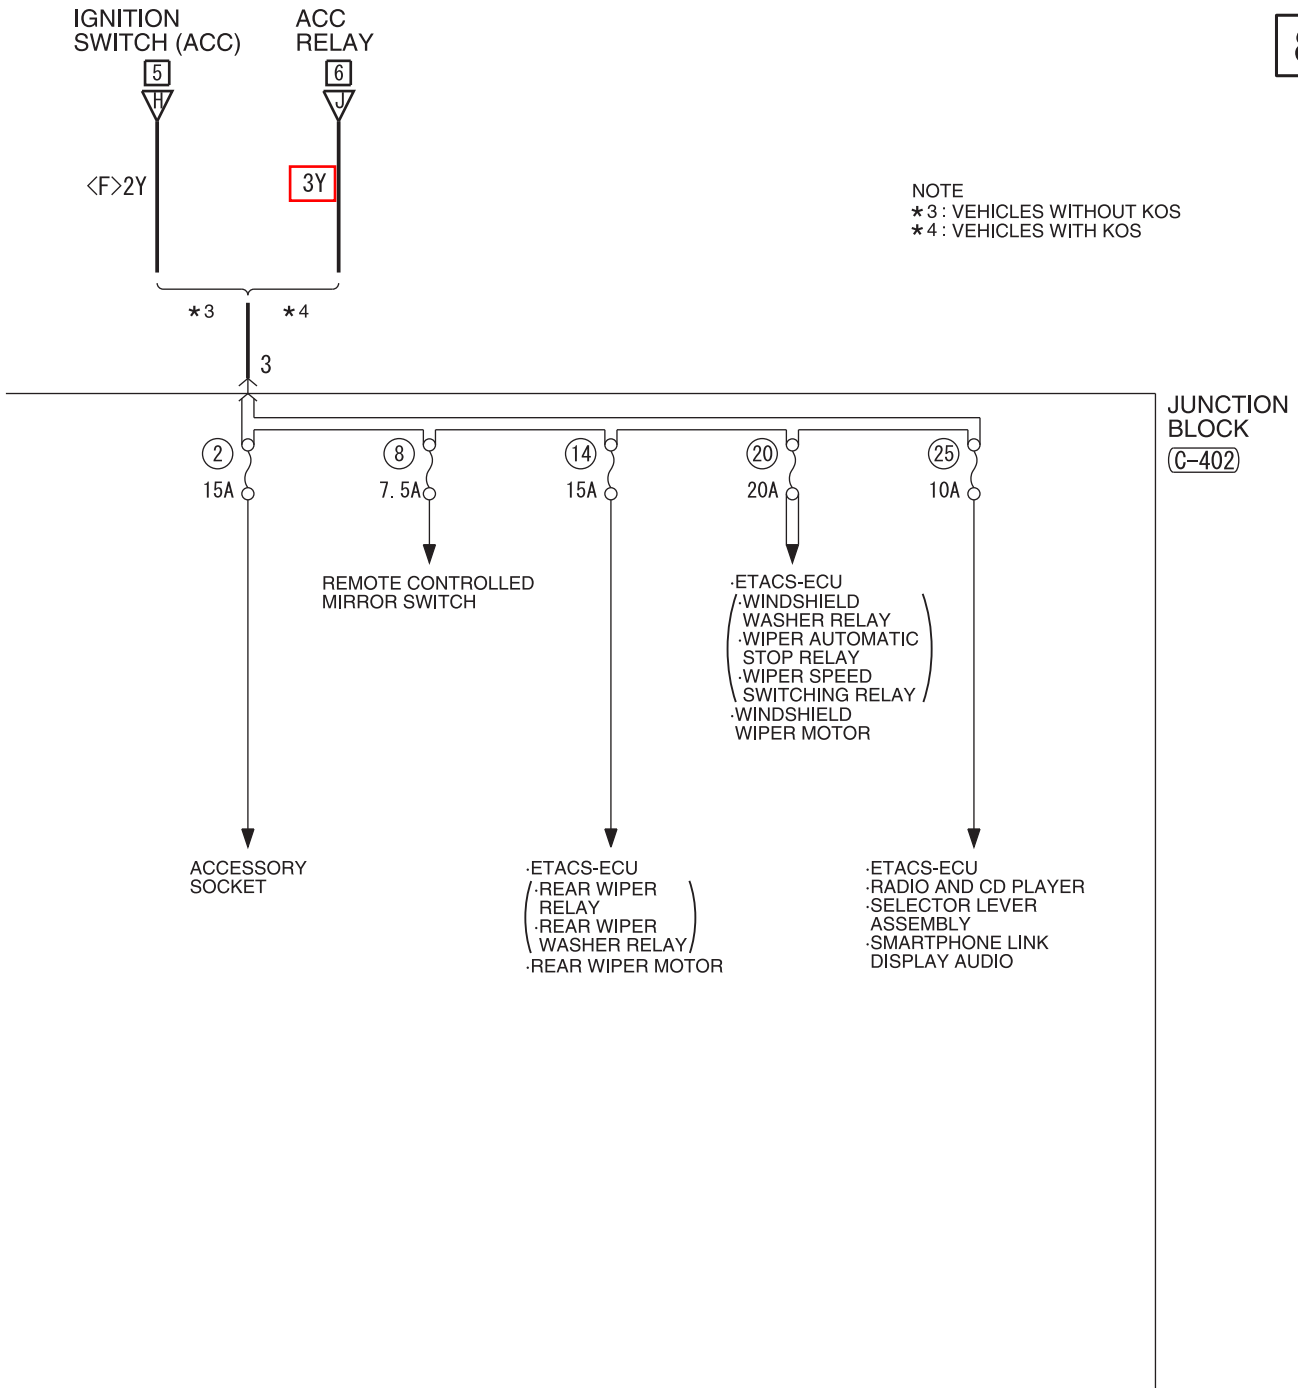

POWER DISTRIBUTION SYSTEM (CONTINUED)

7

C-402

8

**WIRE COLOR CODE**

B: BLACK LG: LIGHT GREEN G: GREEN L: BLUE W: WHITE Y: YELLOW SB: SKY BLUE  
 BR: BROWN O: ORANGE GR: GRAY R: RED P: PINK V: VIOLET PU: PURPLE SI: SILVER  
 BE: BEIGE