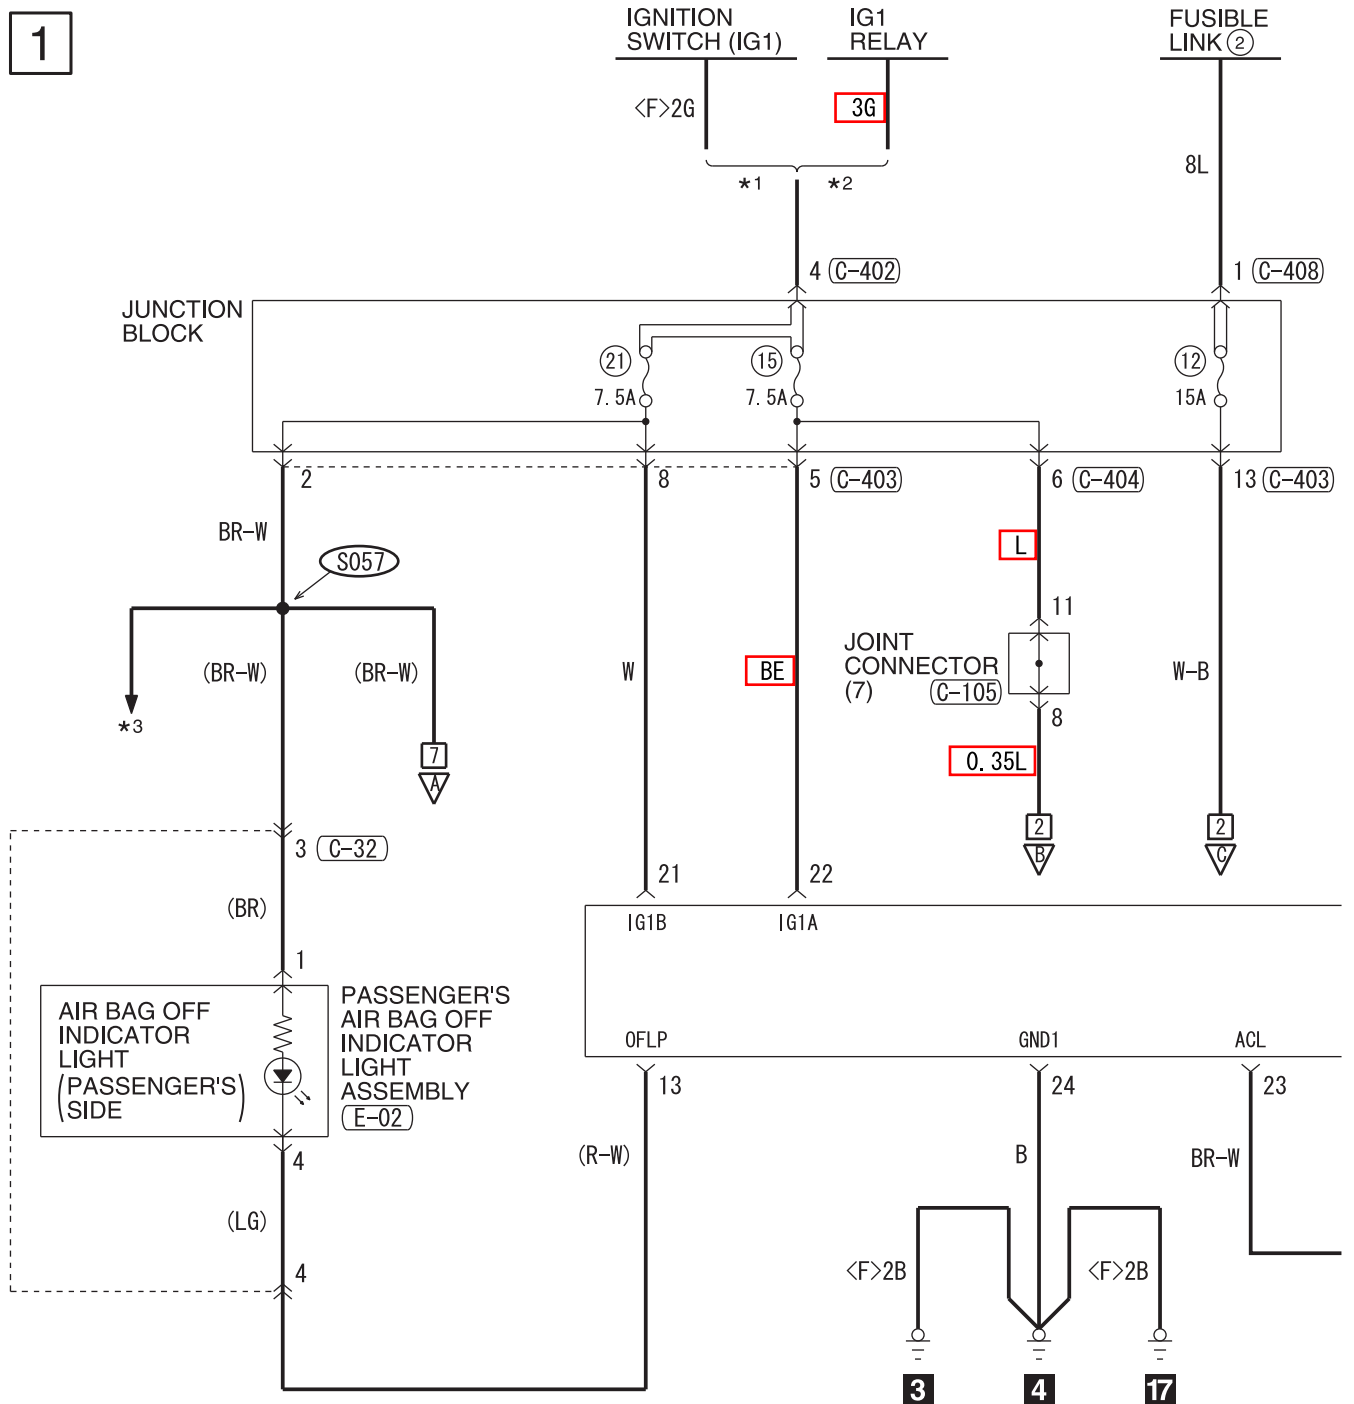

SUPPLEMENTAL RESTRAINT SYSTEM (SRS)

M1901009704125

1