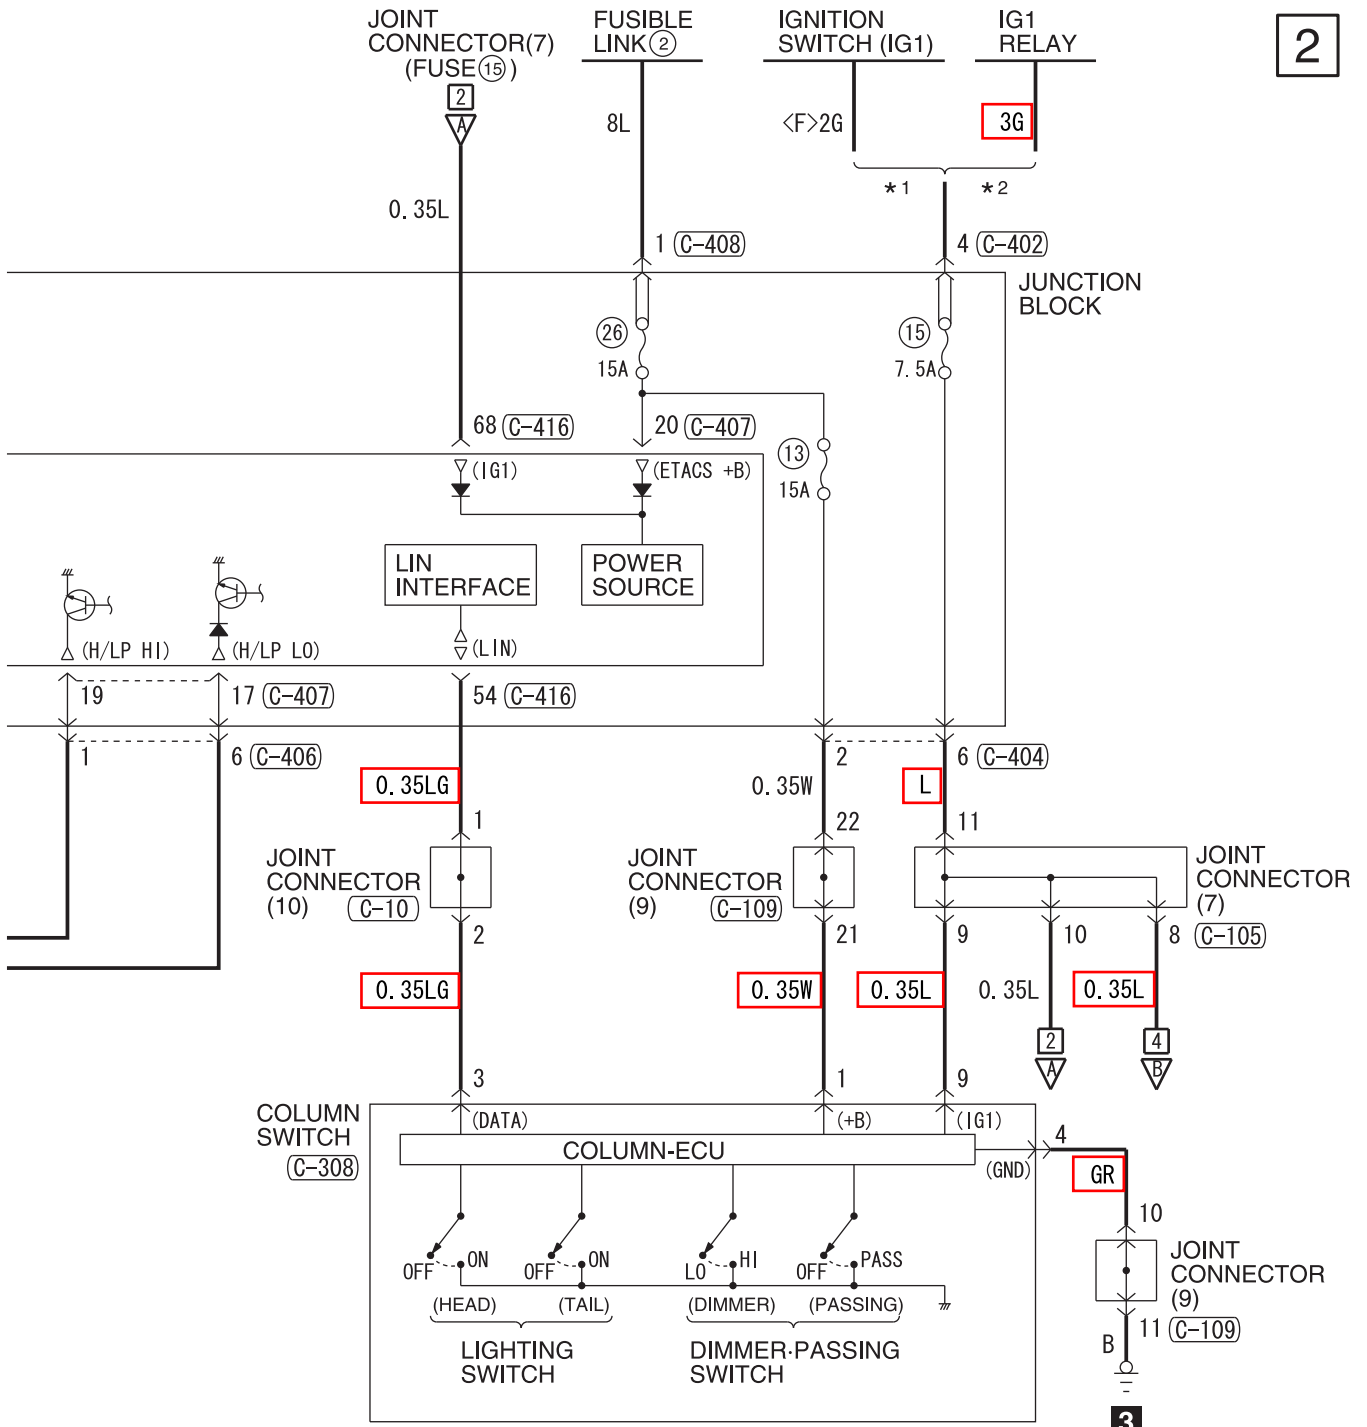

HEADLIGHT <DISCHARGE TYPE>

M1901001510342

1

NOTE  
\* 1 : VEHICLES WITHOUT KOS  
\* 2 : VEHICLES WITH KOS

2

3

WIRE COLOR CODE  
 B: BLACK LG: LIGHT GREEN G: GREEN L: BLUE W: WHITE Y: YELLOW SB: SKY BLUE  
 BR: BROWN O: ORANGE GR: GRAY R: RED P: PINK V: VIOLET PU: PURPLE SI: SILVER  
 BE: BEIGE