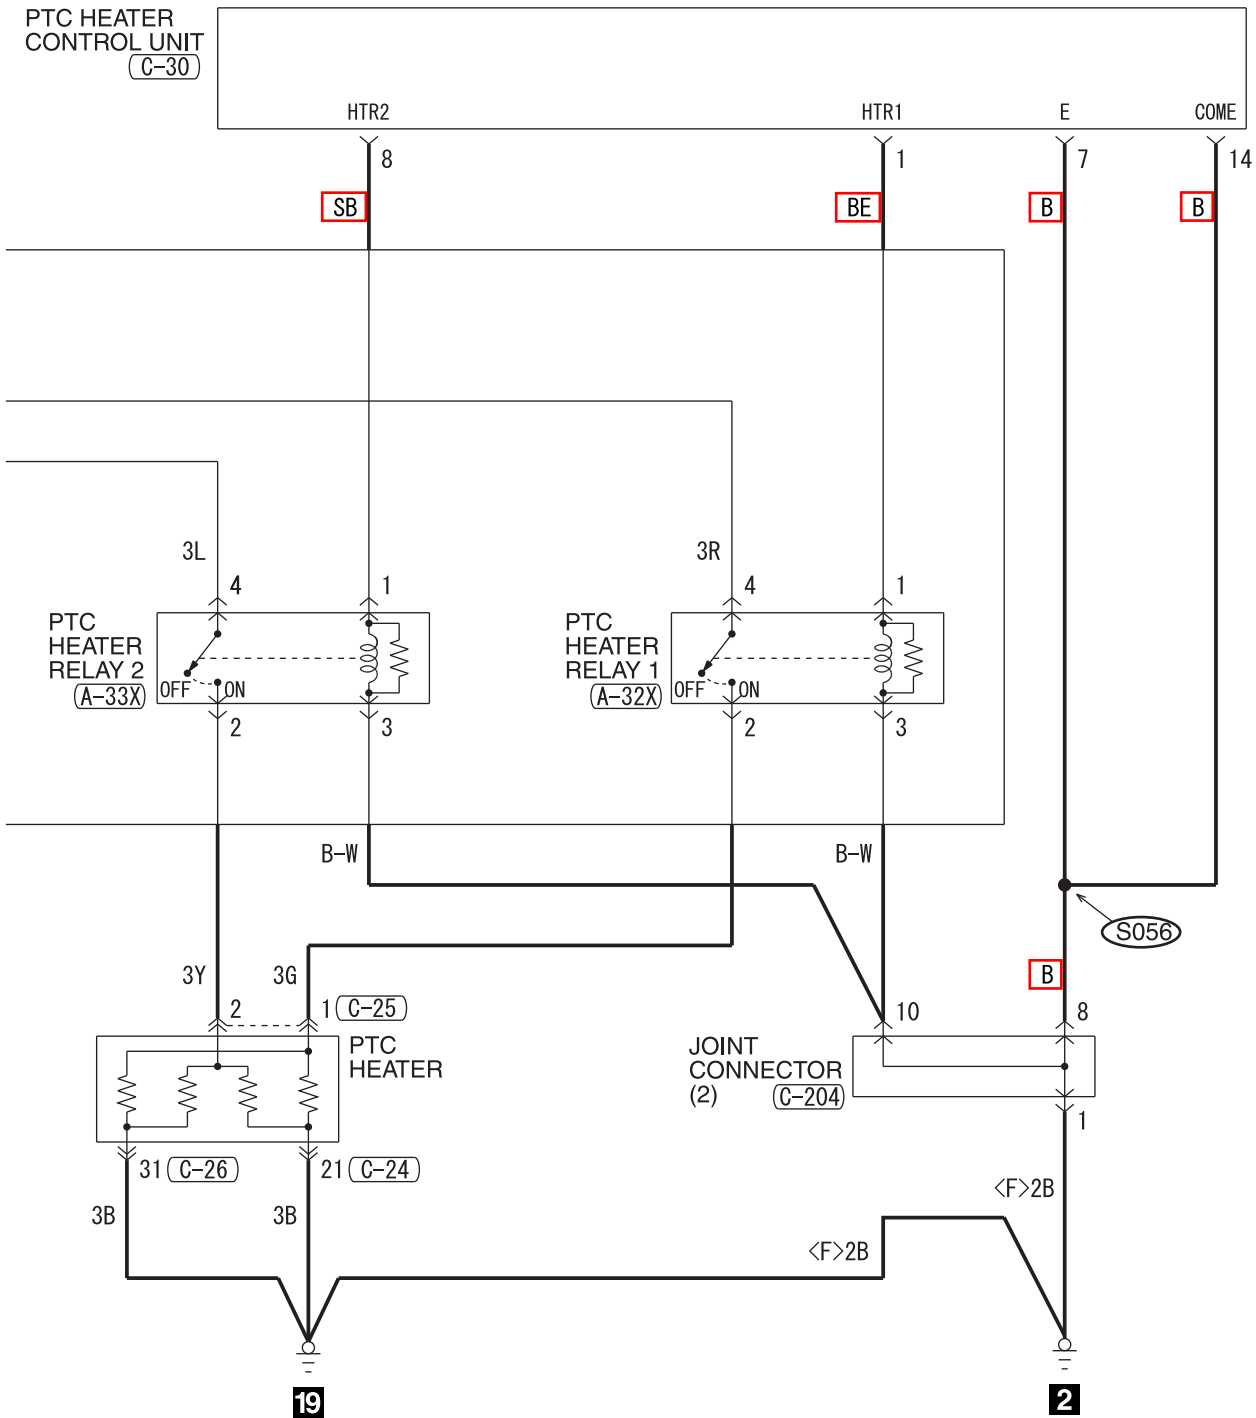

(F-14)

(F-15)

NOTES

2

WIRE COLOR CODE

B: BLACK LG: LIGHT GREEN G: GREEN L: BLUE W: WHITE Y: YELLOW SB: SKY BLUE  
BR: BROWN O: ORANGE GR: GRAY R: RED P: PINK V: VIOLET PU: PURPLE SI: SILVER  
BE: BEIGE

PTC HEATER (CONTINUED)