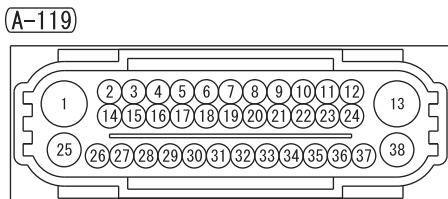

SEAT BELT WARNING TONE ALARM