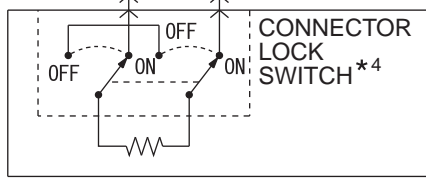

SUPPLEMENTAL RESTRAINT SYSTEM (SRS) (CONTINUED)

5

6

SEAT SLIDE  
SENSOR  
(D-38)

NOTE  
\*4 : CONNECTOR COUPLED : ON  
CONNECTOR UNCOUPLED : OFF

SIDE-AIRBAG MODULE (SQUIB) (RH) (D-27)

CURTAIN AIR BAG MODULE (SQUIB) (RH) (D-22)