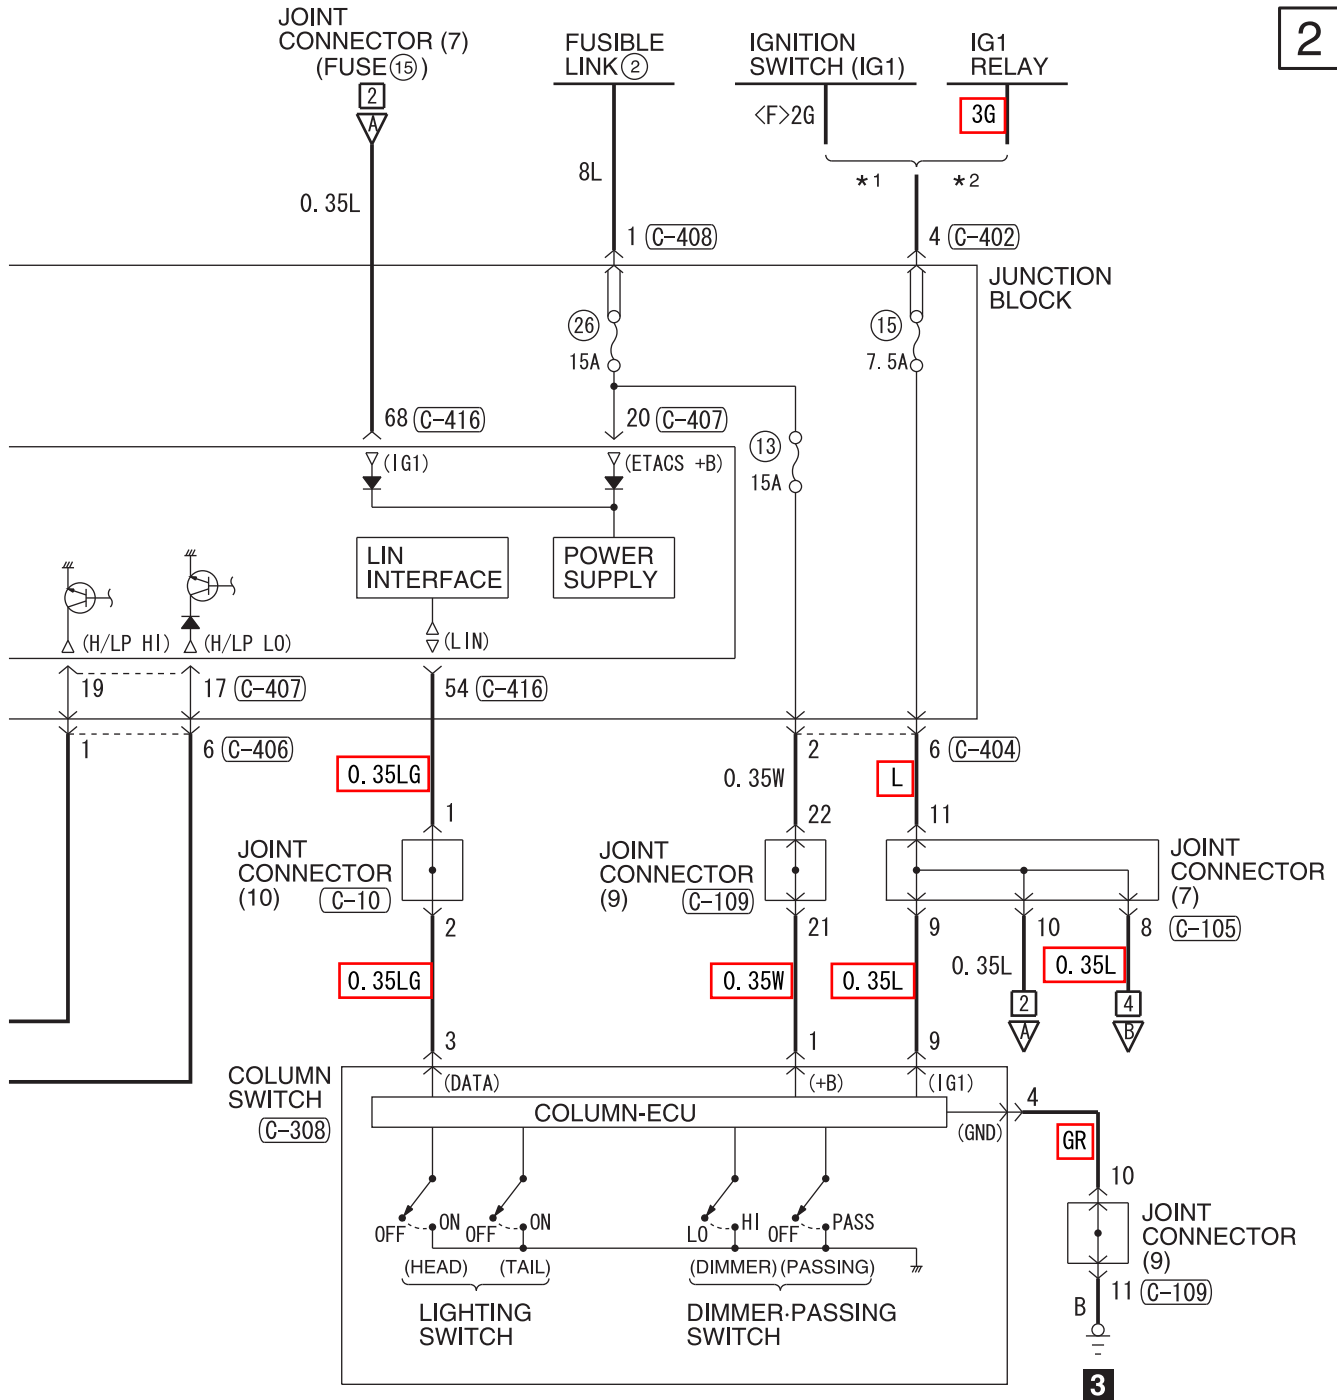

# HEADLIGHT <HALOGEN TYPE>

1

NOTE  
\* 1 : VEHICLES WITHOUT KOS  
\* 2 : VEHICLES WITH KOS

2

3

WIRE COLOR CODE  
 B: BLACK LG: LIGHT GREEN G: GREEN L: BLUE W: WHITE Y: YELLOW SB: SKY BLUE  
 BR: BROWN O: ORANGE GR: GRAY R: RED P: PINK V: VIOLET PU: PURPLE SI: SILVER  
 BE: BEIGE