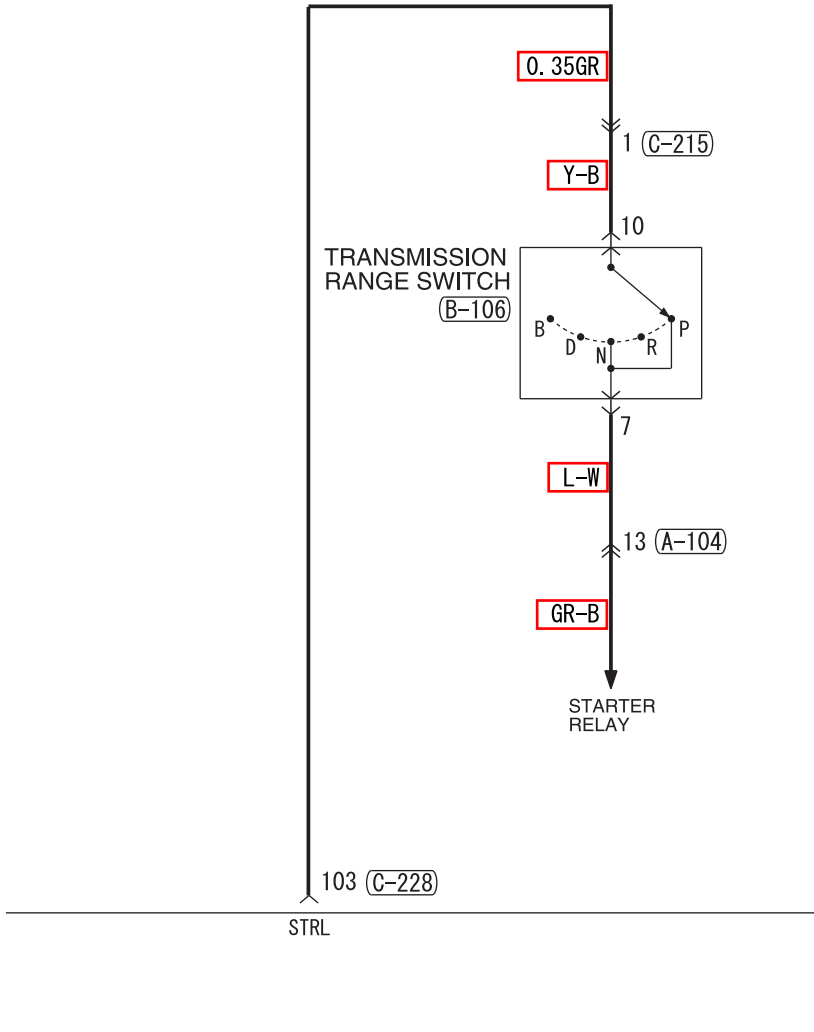

(C-227)

(MU803782)

71	72	73	74	JAE	75	76	77
78	79	80	81	82	83	84	85
86	87	88	89	90	91	92	93
94	95	96	97	98			

(C-228)

(MU803783)

101	102	103	104	JAE	105	106	107
108	109	110	111	112	113	114	115
116	117	118	119	120	121	122	123
124	125	126	127	128	129	130	

WIRE COLOR CODE

B : BLACK LG : LIGHT GREEN G : GREEN L : BLUE W : WHITE Y : YELLOW SB : SKY BLUE
BR : BROWN O : ORANGE GR : GRAY R : RED P : PINK V : VIOLET PU : PURPLE SI : SILVER
BE : BEIGE