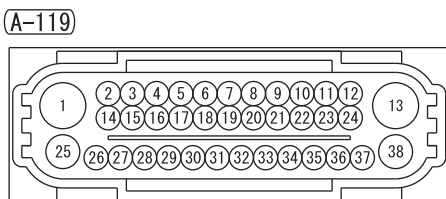

ABS, ASC AND HSA

M1901035501662

1