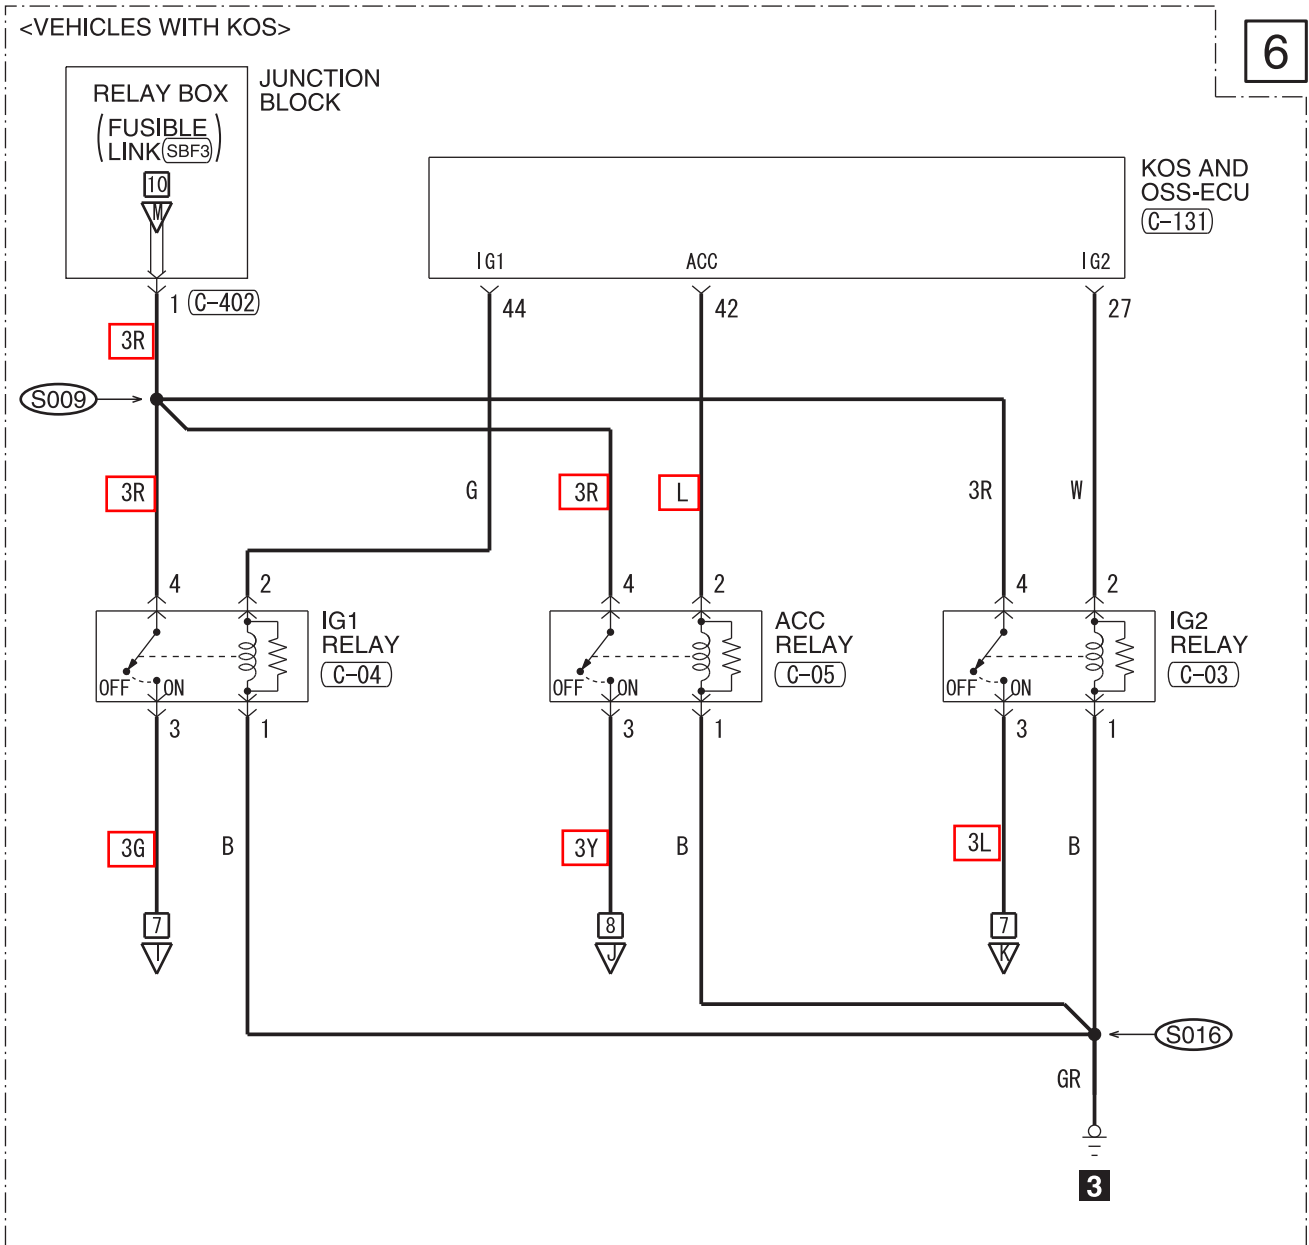

WIRE COLOR CODE

B: BLACK LG: LIGHT GREEN G: GREEN L: BLUE W: WHITE Y: YELLOW SB: SKY BLUE
BR: BROWN O: ORANGE GR: GRAY R: RED P: PINK V: VIOLET PU: PURPLE SI: SILVER
BE: BEIGE