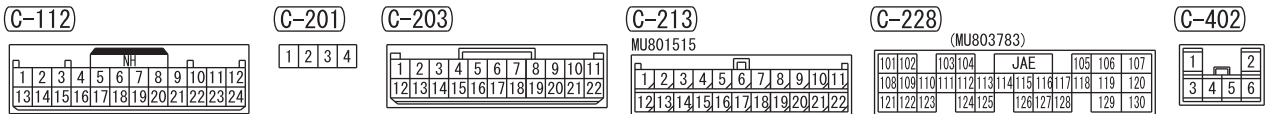

# COOLING SYSTEM

1

NOTE  
\* 1 : VEHICLES WITHOUT KOS  
\* 2 : VEHICLES WITH KOS

13

2

4

WIRE COLOR CODE

B: BLACK LG: LIGHT GREEN G: GREEN L: BLUE W: WHITE Y: YELLOW SB: SKY BLUE  
BR: BROWN O: ORANGE GR: GRAY R: RED P: PINK V: VIOLET PU: PURPLE SI: SILVER  
BE: BEIGE