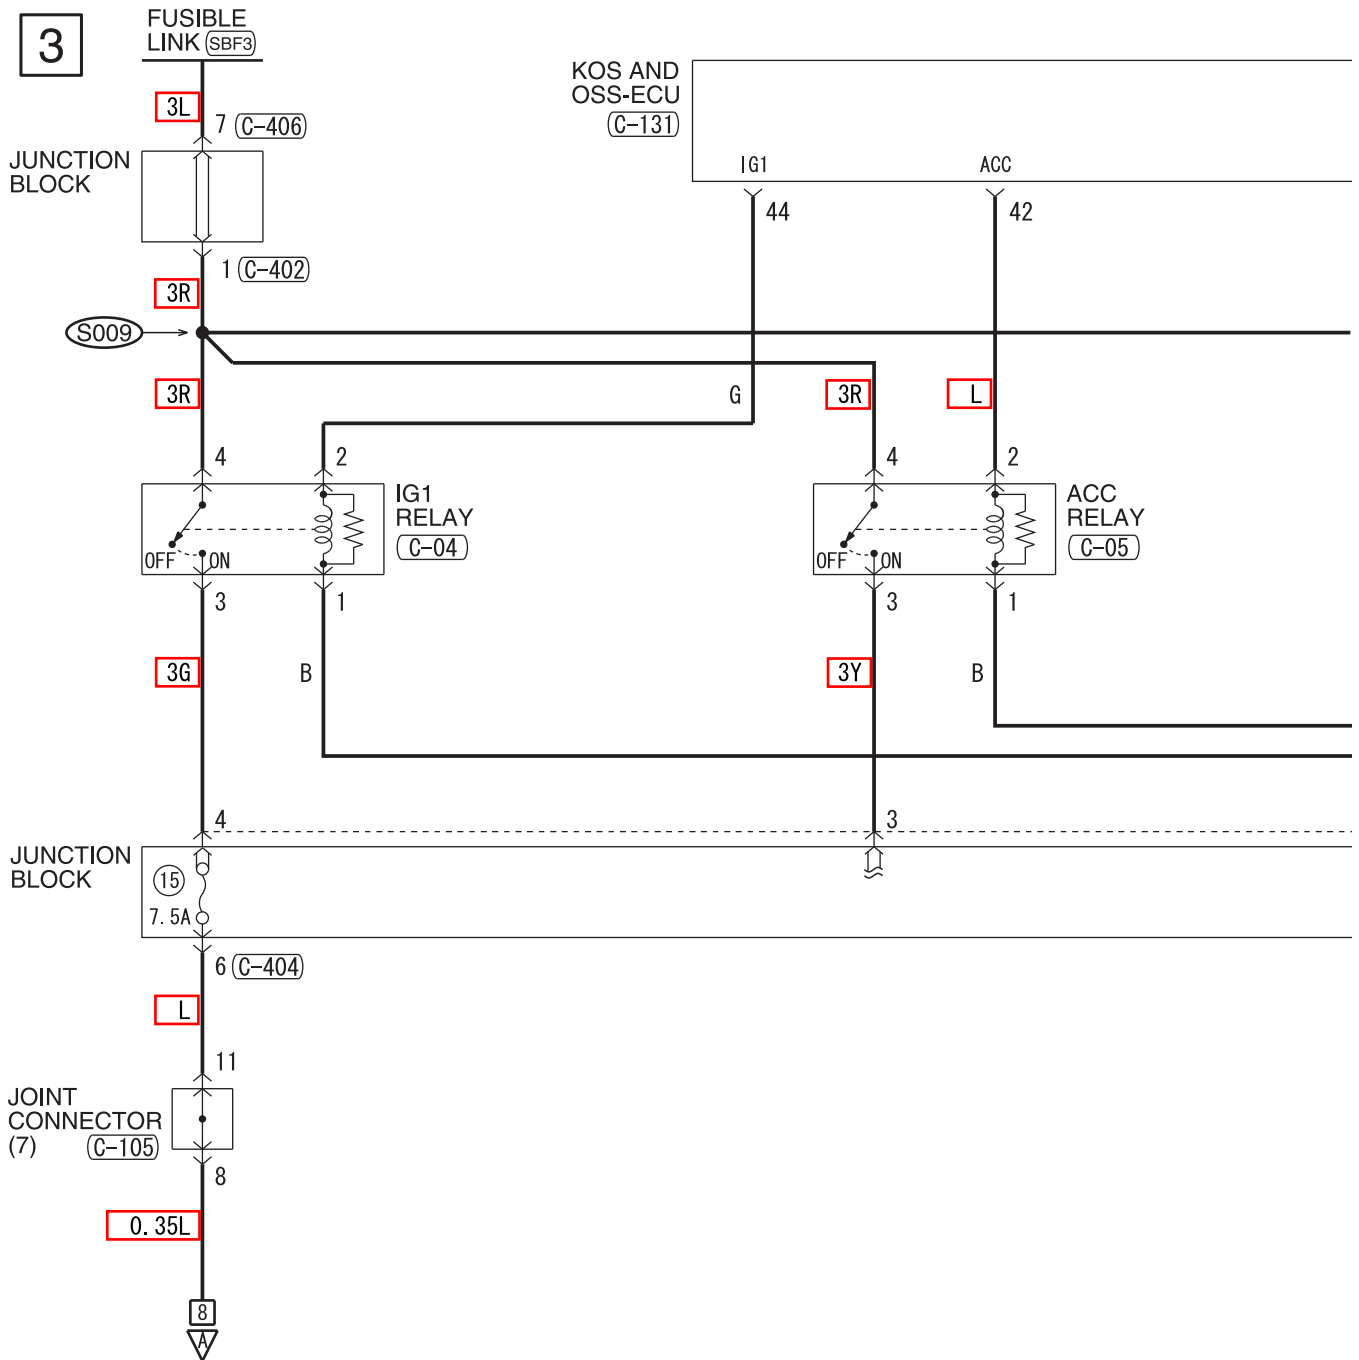

B: BLACK LG: LIGHT GREEN G: GREEN L: BLUE W: WHITE Y: YELLOW SB: SKY BLUE  
BR: BROWN O: ORANGE GR: GRAY R: RED P: PINK V: VIOLET PU: PURPLE SI: SILVER  
BE: BEIGE

ONE-TOUCH START SYSTEM (CONTINUED)

4

(C-406)