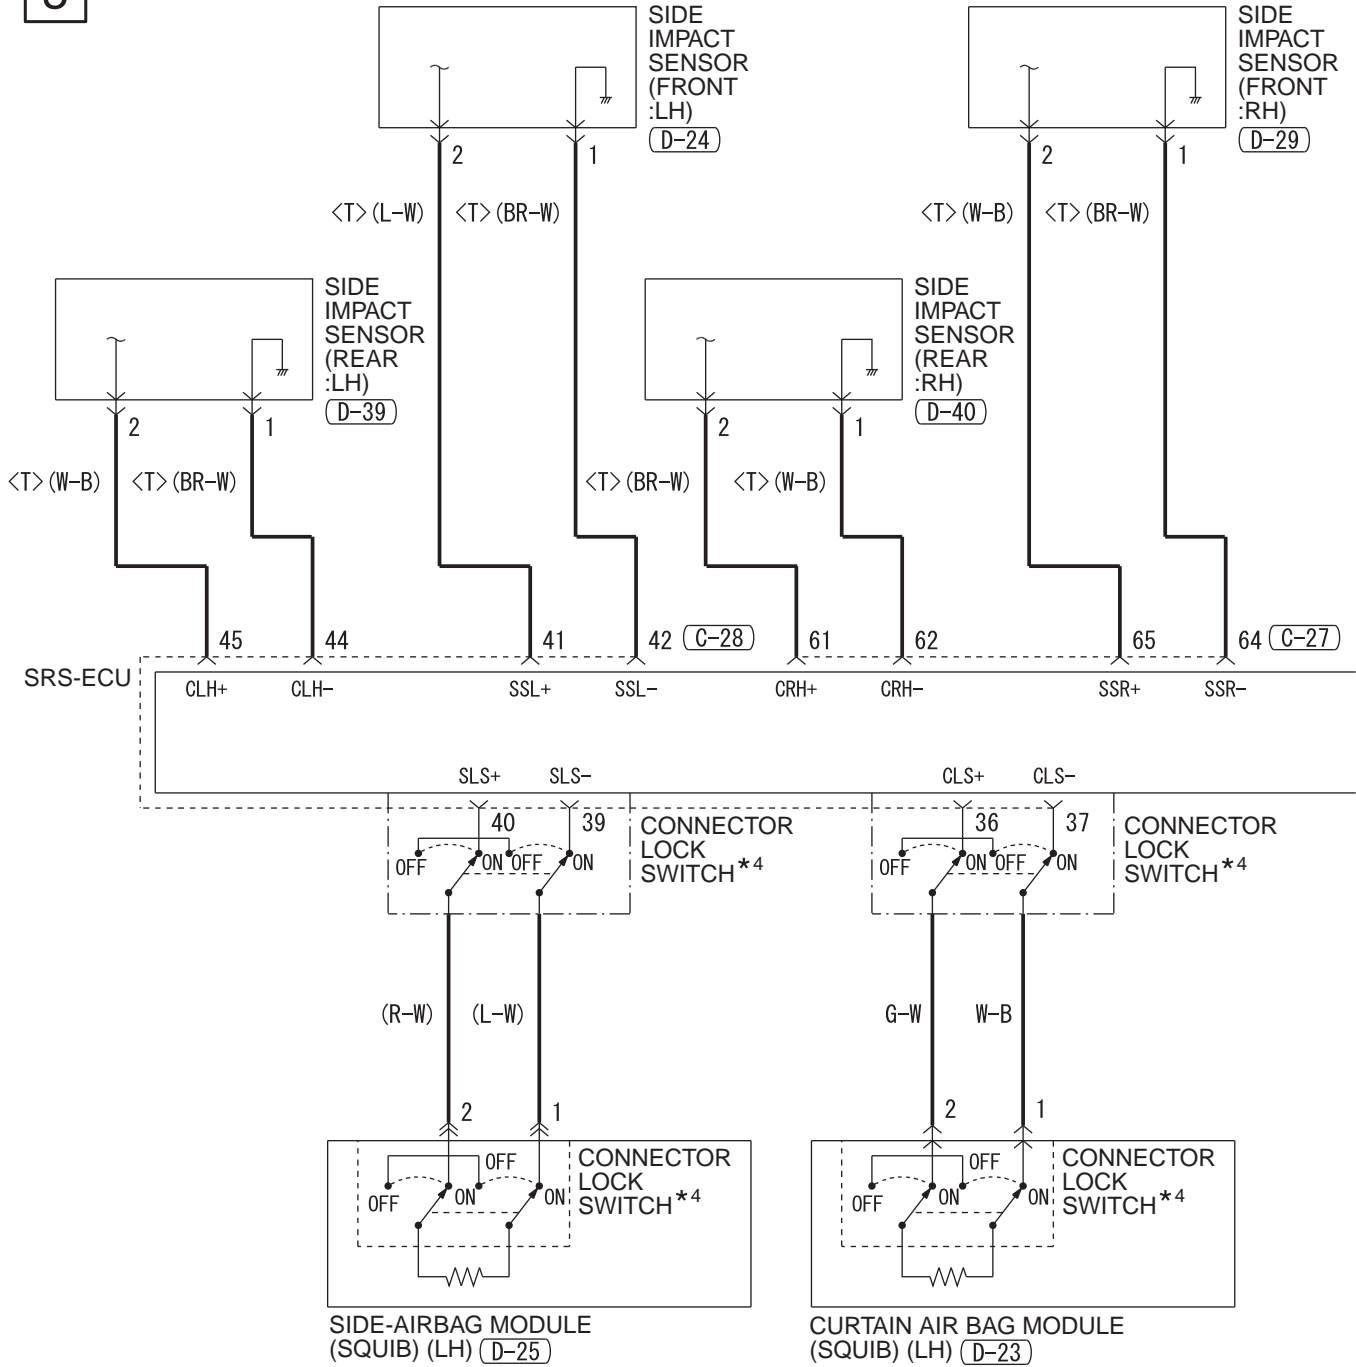

SUPPLEMENTAL RESTRAINT SYSTEM (SRS) (CONTINUED)

5

6

SEAT SLIDE  
SENSOR  
(D-38)

NOTE  
\*4 : CONNECTOR COUPLED : ON  
CONNECTOR UNCOUPLED : OFF

SIDE-AIRBAG MODULE (SQUIB) (RH) (D-27)

CURTAIN AIR BAG MODULE (SQUIB) (RH) (D-22)