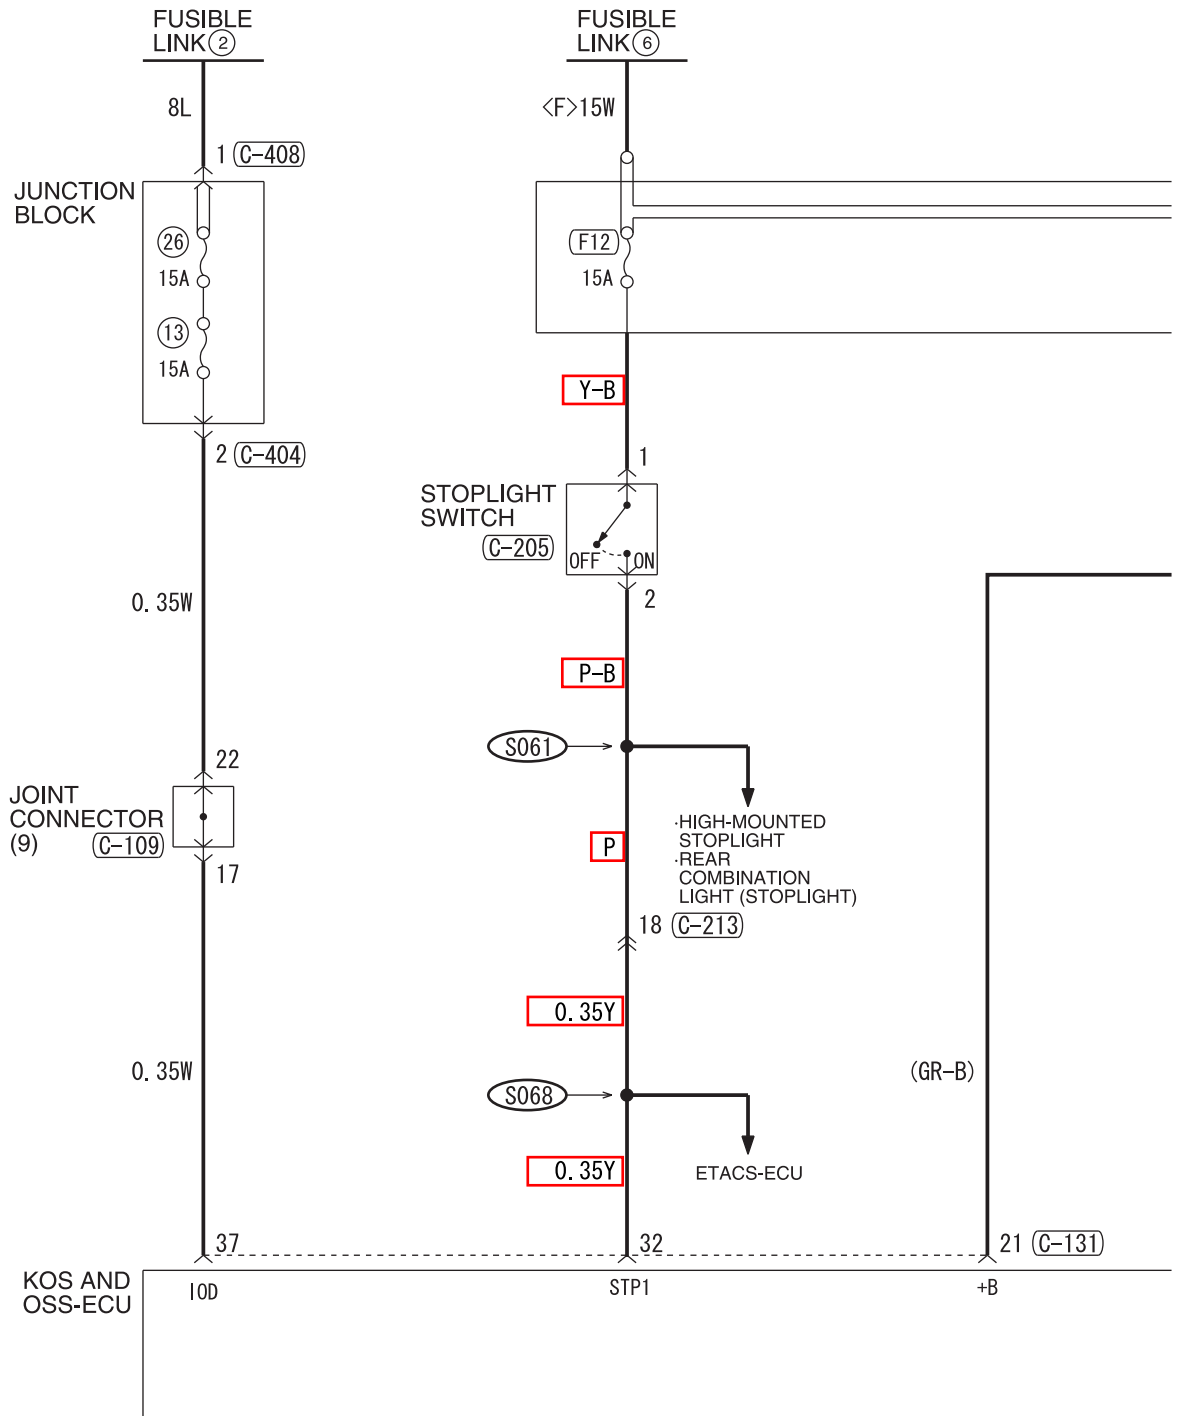

ONE-TOUCH START SYSTEM

M1901035902016

1