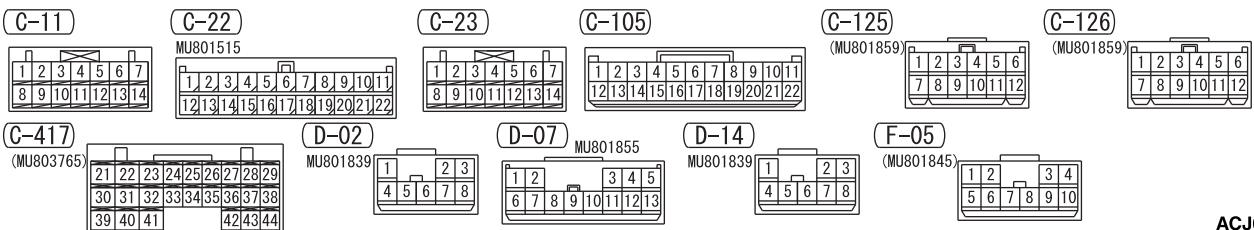

CENTRAL DOOR LOCKING SYSTEM

M1901004712954