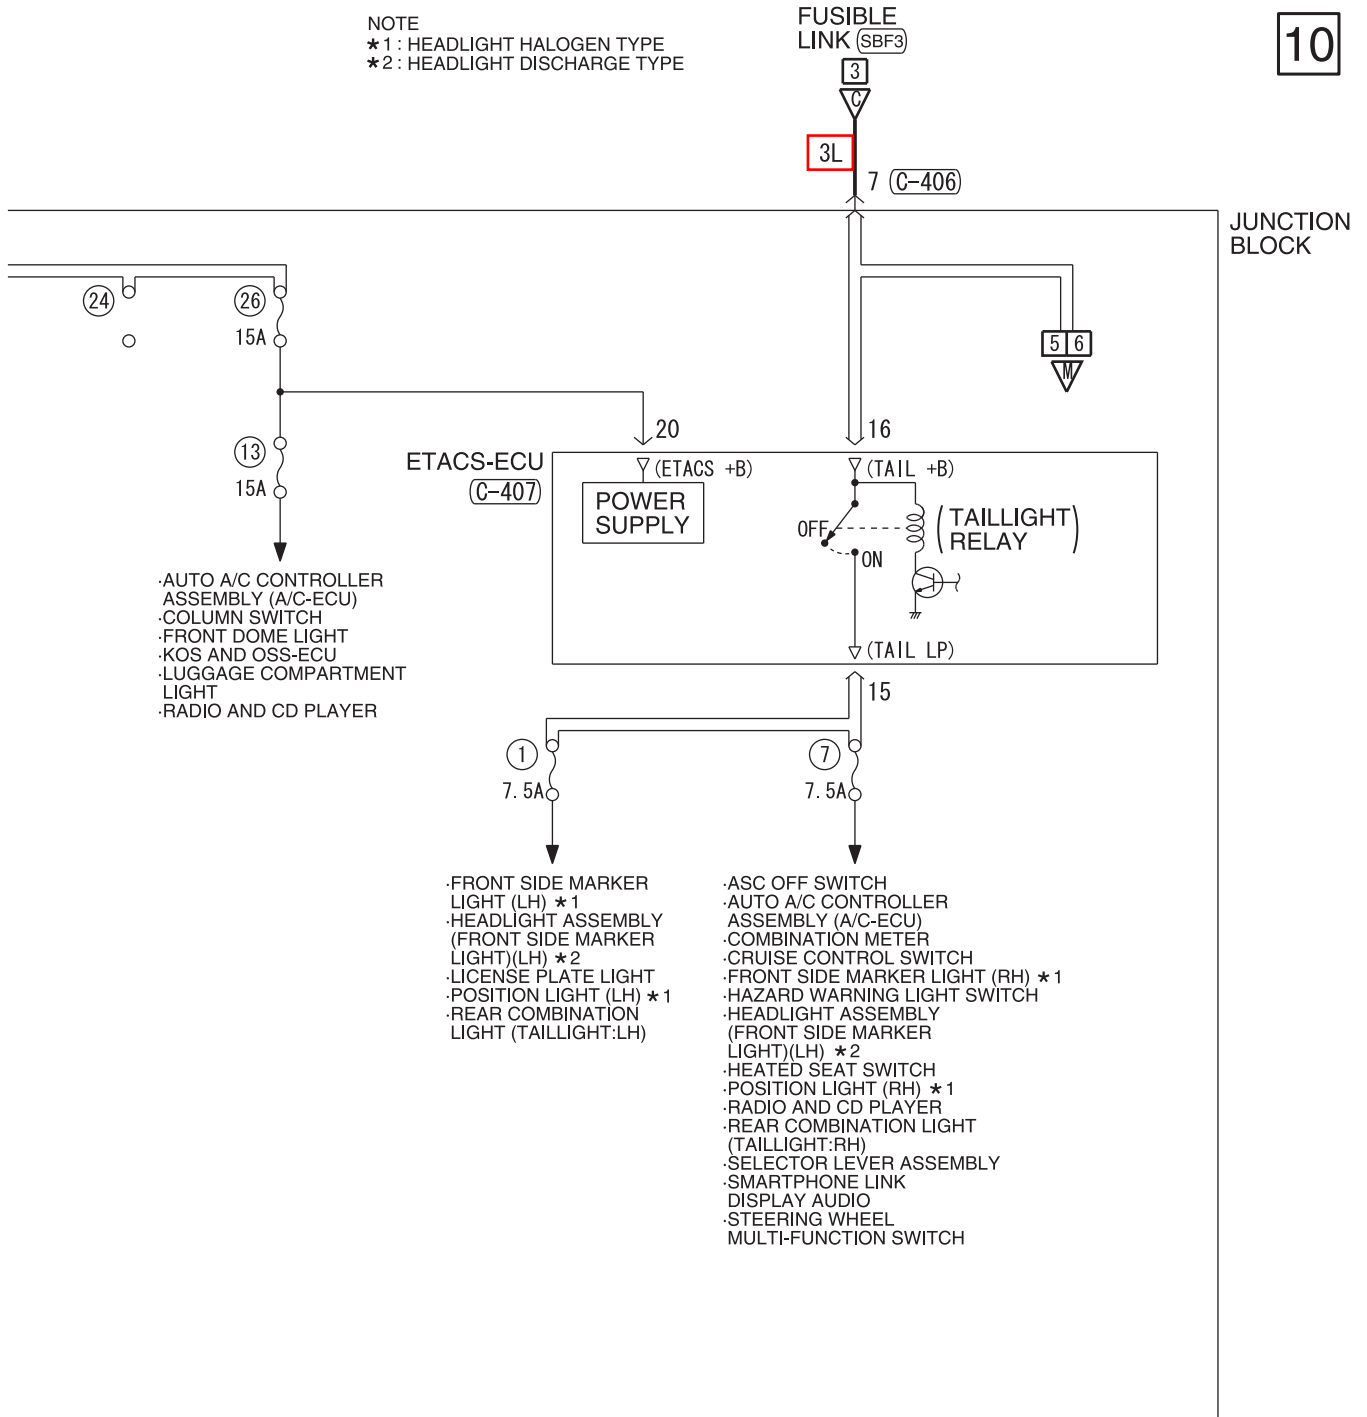

NOTE
*1 : HEADLIGHT HALOGEN TYPE
*2 : HEADLIGHT DISCHARGE TYPE

WIRE COLOR CODE

B : BLACK   LG : LIGHT GREEN   G : GREEN   L : BLUE   W : WHITE   Y : YELLOW   SB : SKY BLUE
BR : BROWN   O : ORANGE   GR : GRAY   R : RED   P : PINK   V : VIOLET   PU : PURPLE   SI : SILVER
BE : BEIGE