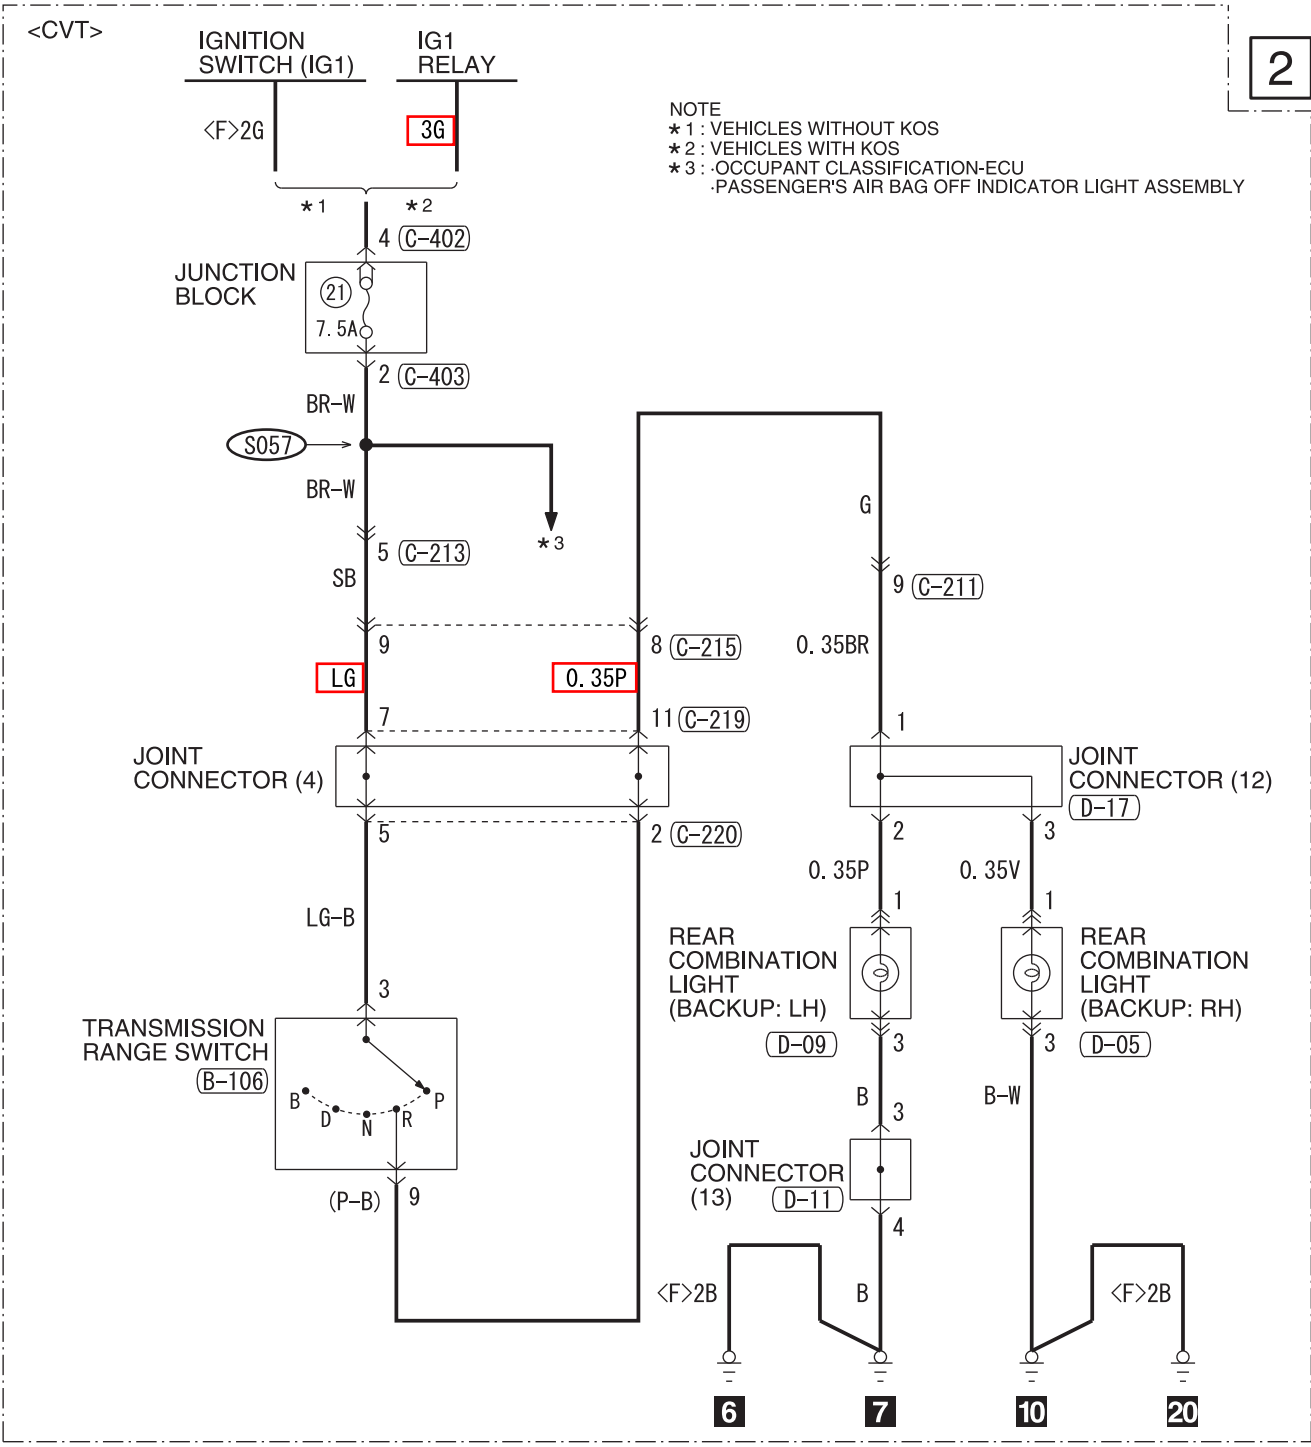

2

NOTE
*1 : VEHICLES WITHOUT KOS
*2 : VEHICLES WITH KOS
*3 : OCCUPANT CLASSIFICATION-ECU
-PASSENGER'S AIR BAG OFF INDICATOR LIGHT ASSEMBLY