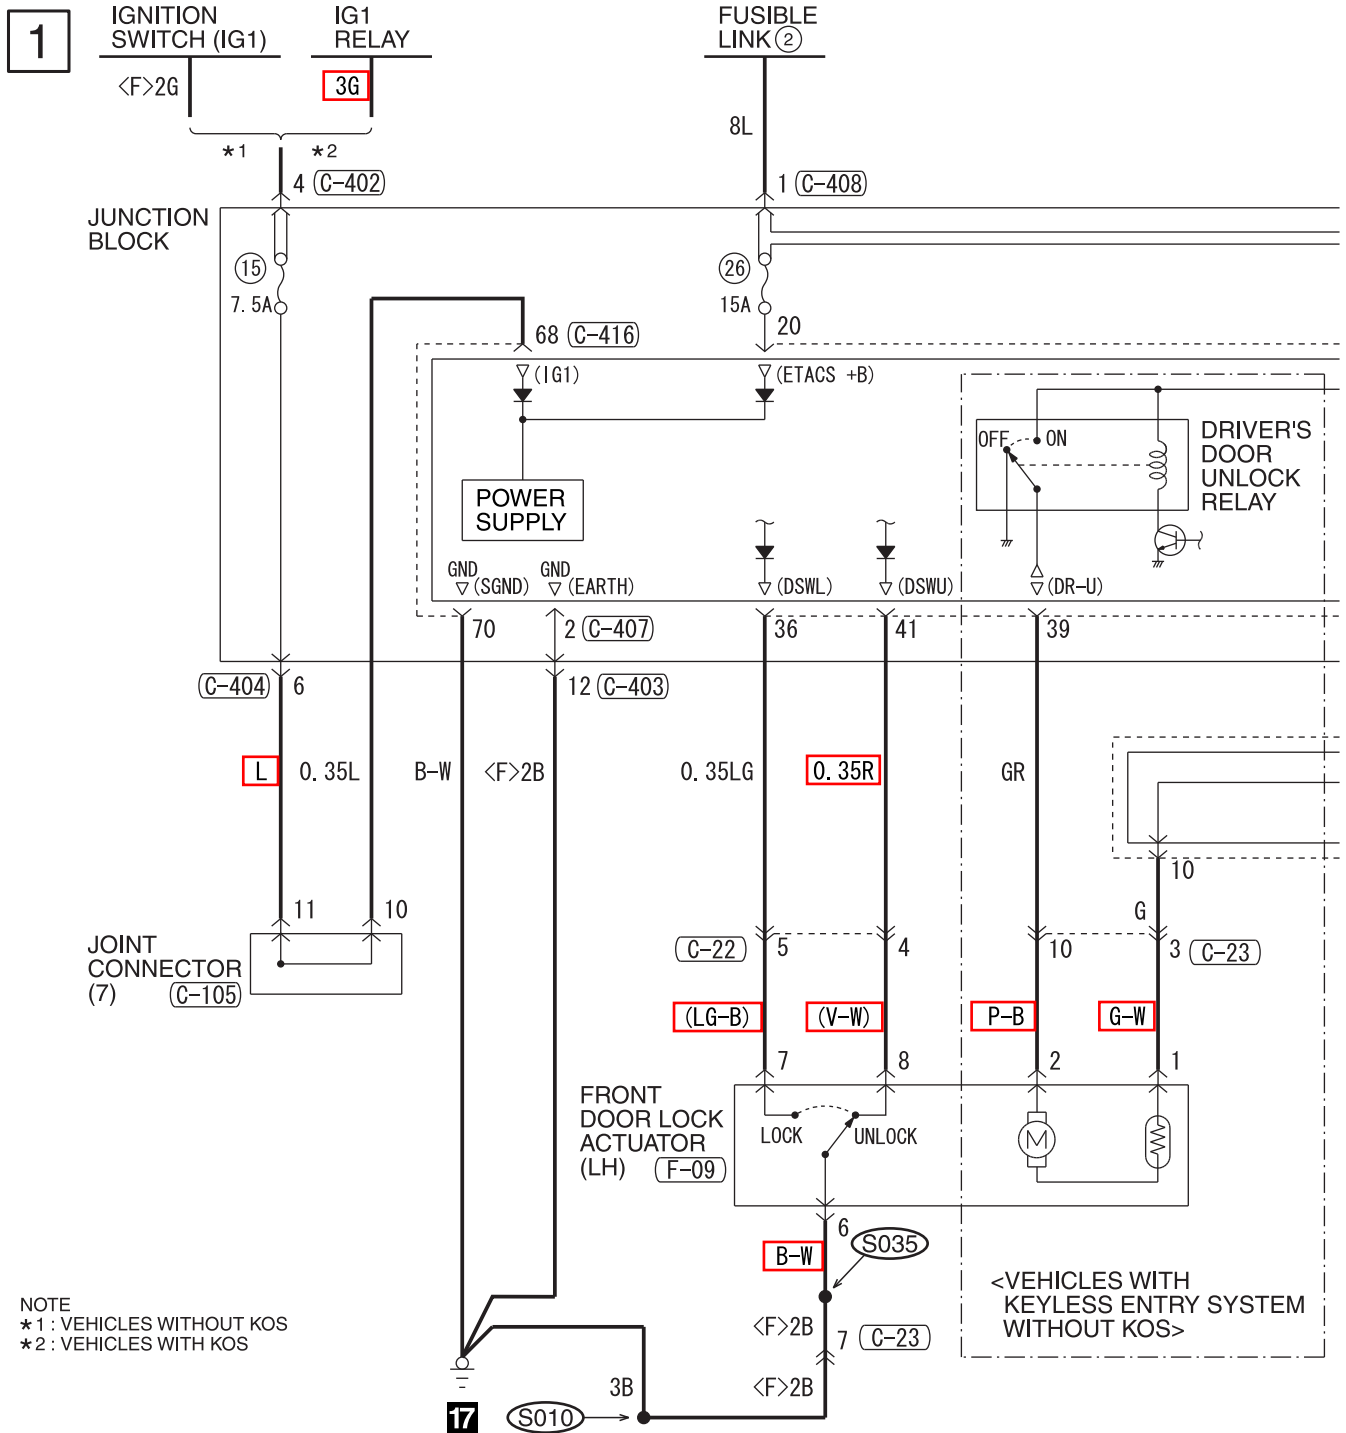

CENTRAL DOOR LOCKING SYSTEM

M1901004712954