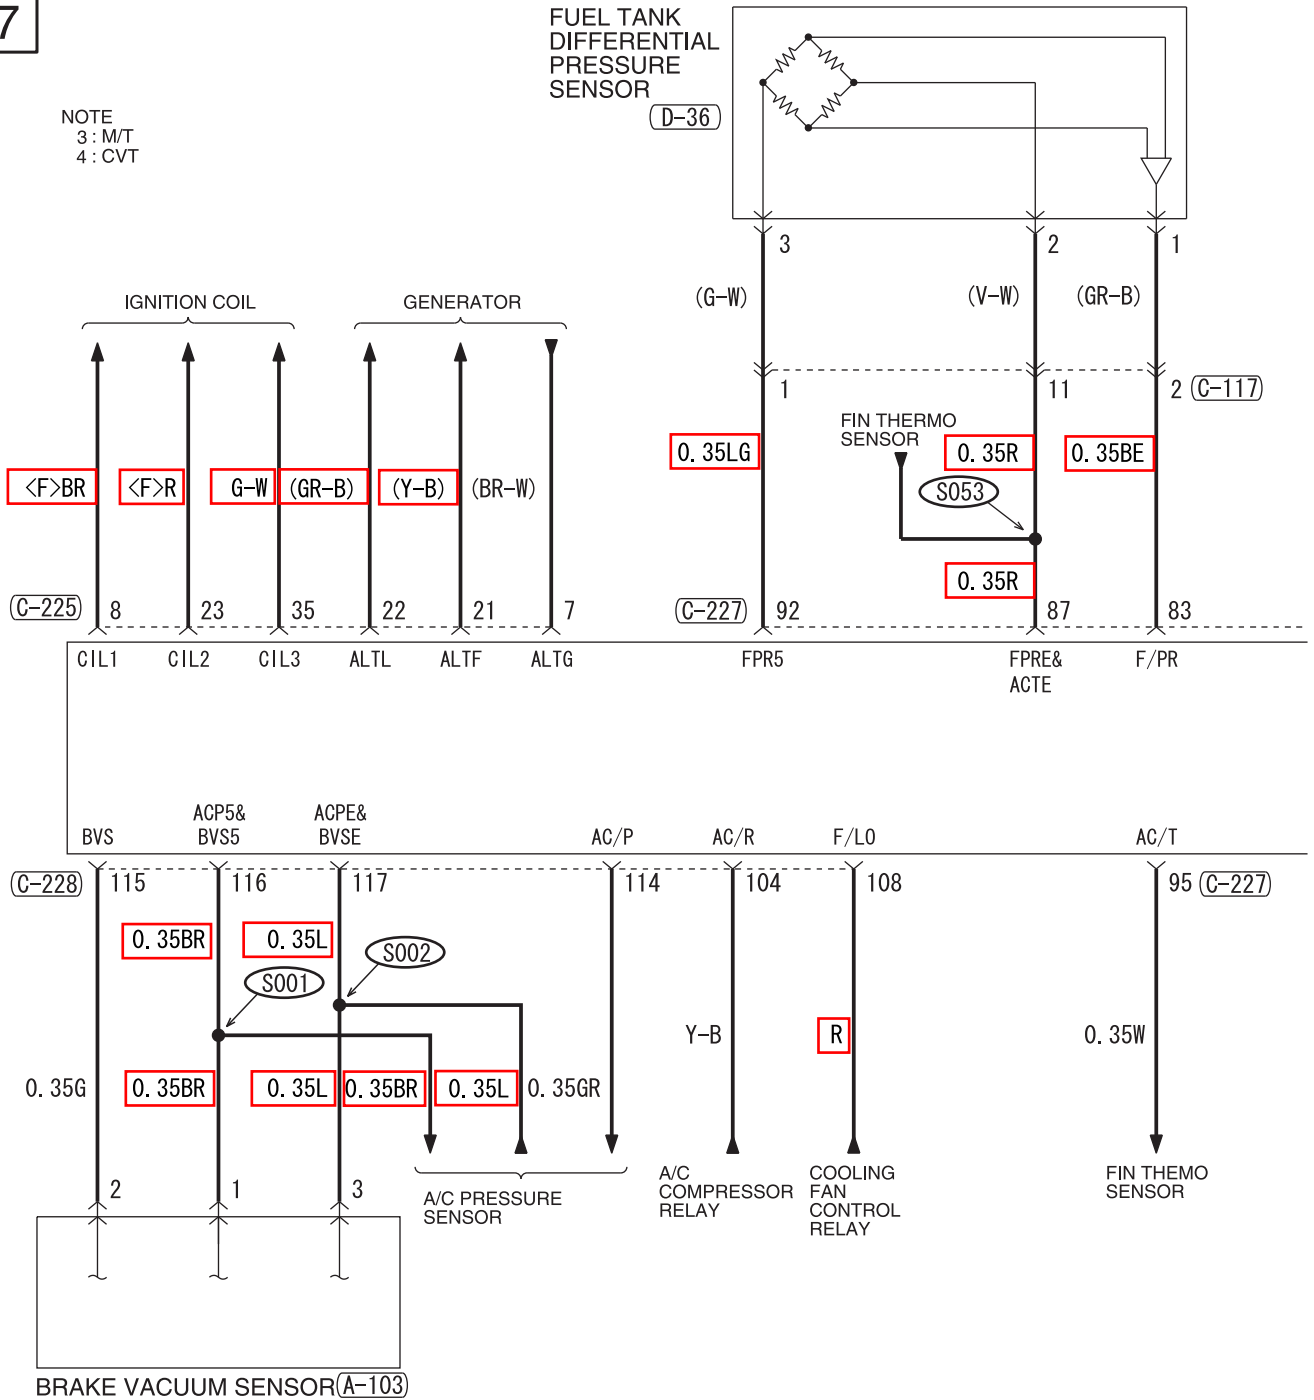

MFI SYSTEM (CONTINUED)

7

NOTE
3: M/T
4: CVT