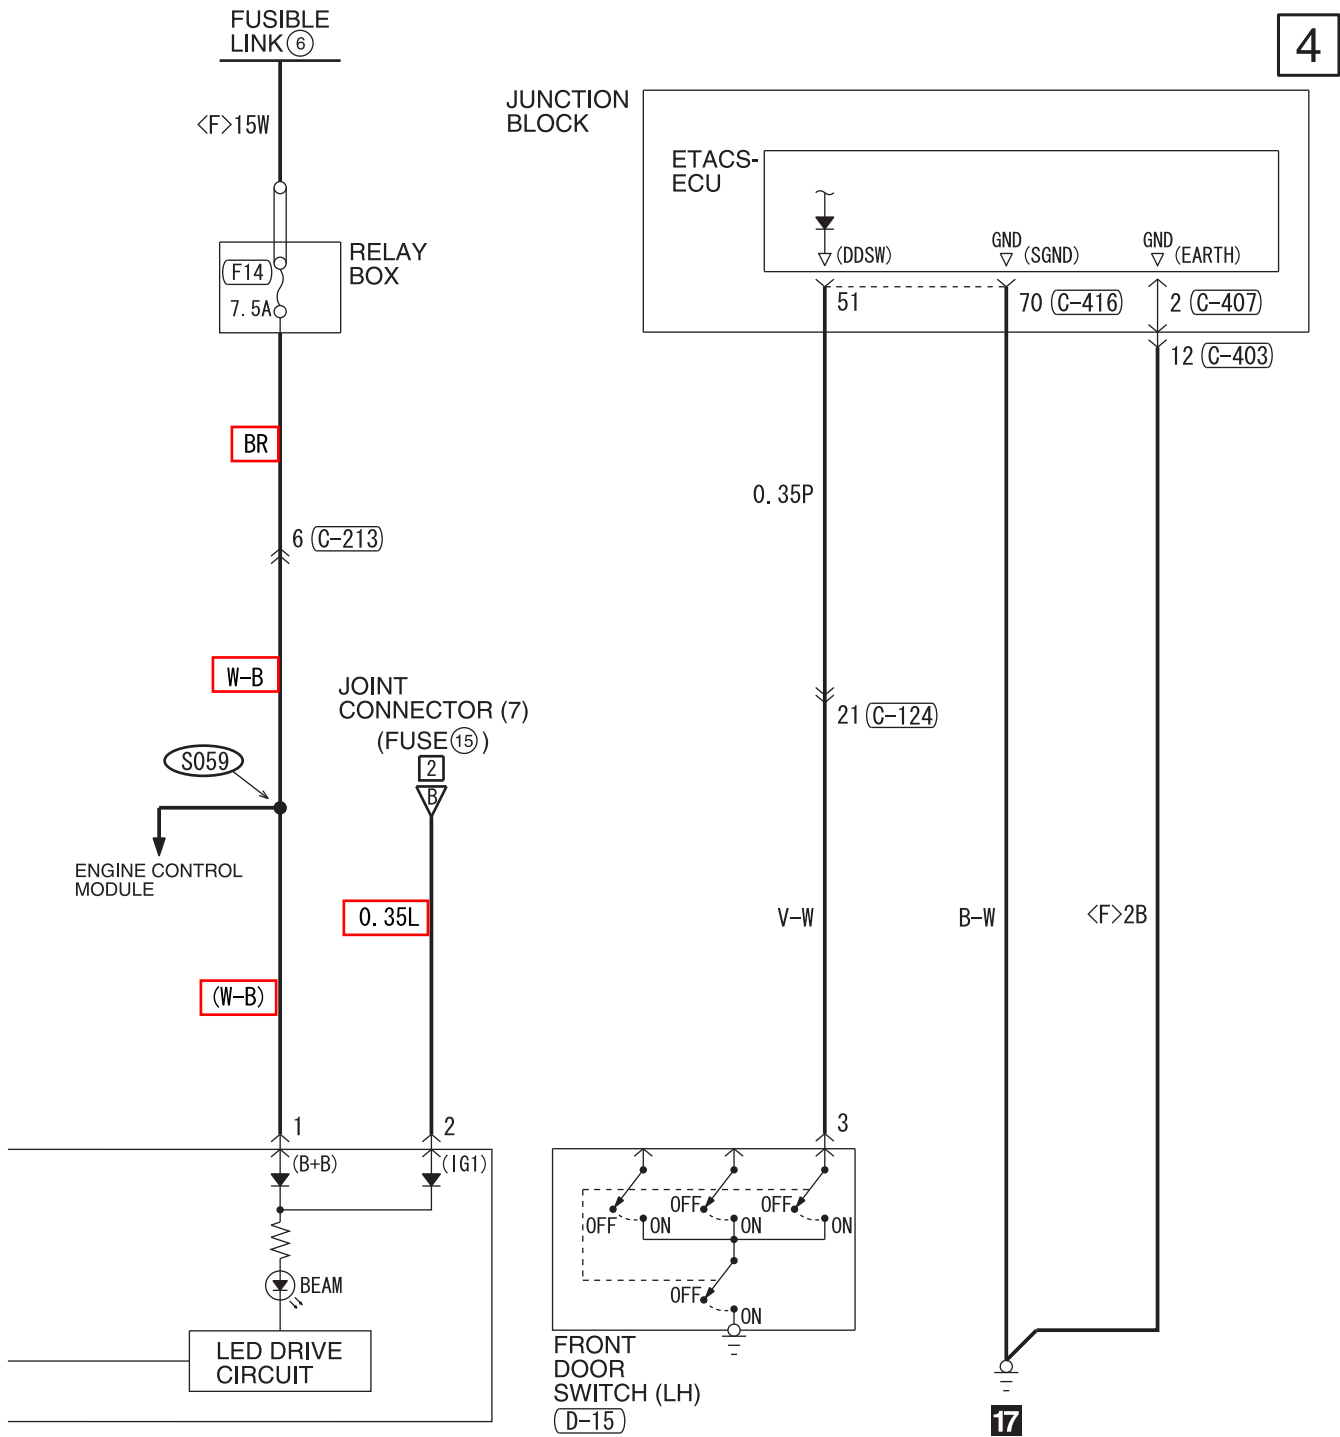

4

(C-402)

(C-403)

(C-407)

JUNCTION BLOCK SIDE

(C-408)

(C-416)

(D-15)

WIRE COLOR CODE
B : BLACK LG : LIGHT GREEN G : GREEN L : BLUE W : WHITE Y : YELLOW SB : SKY BLUE
BR : BROWN O : ORANGE GR : GRAY R : RED P : PINK V : VIOLET PU : PURPLE SI : SILVER
BE : BEIGE