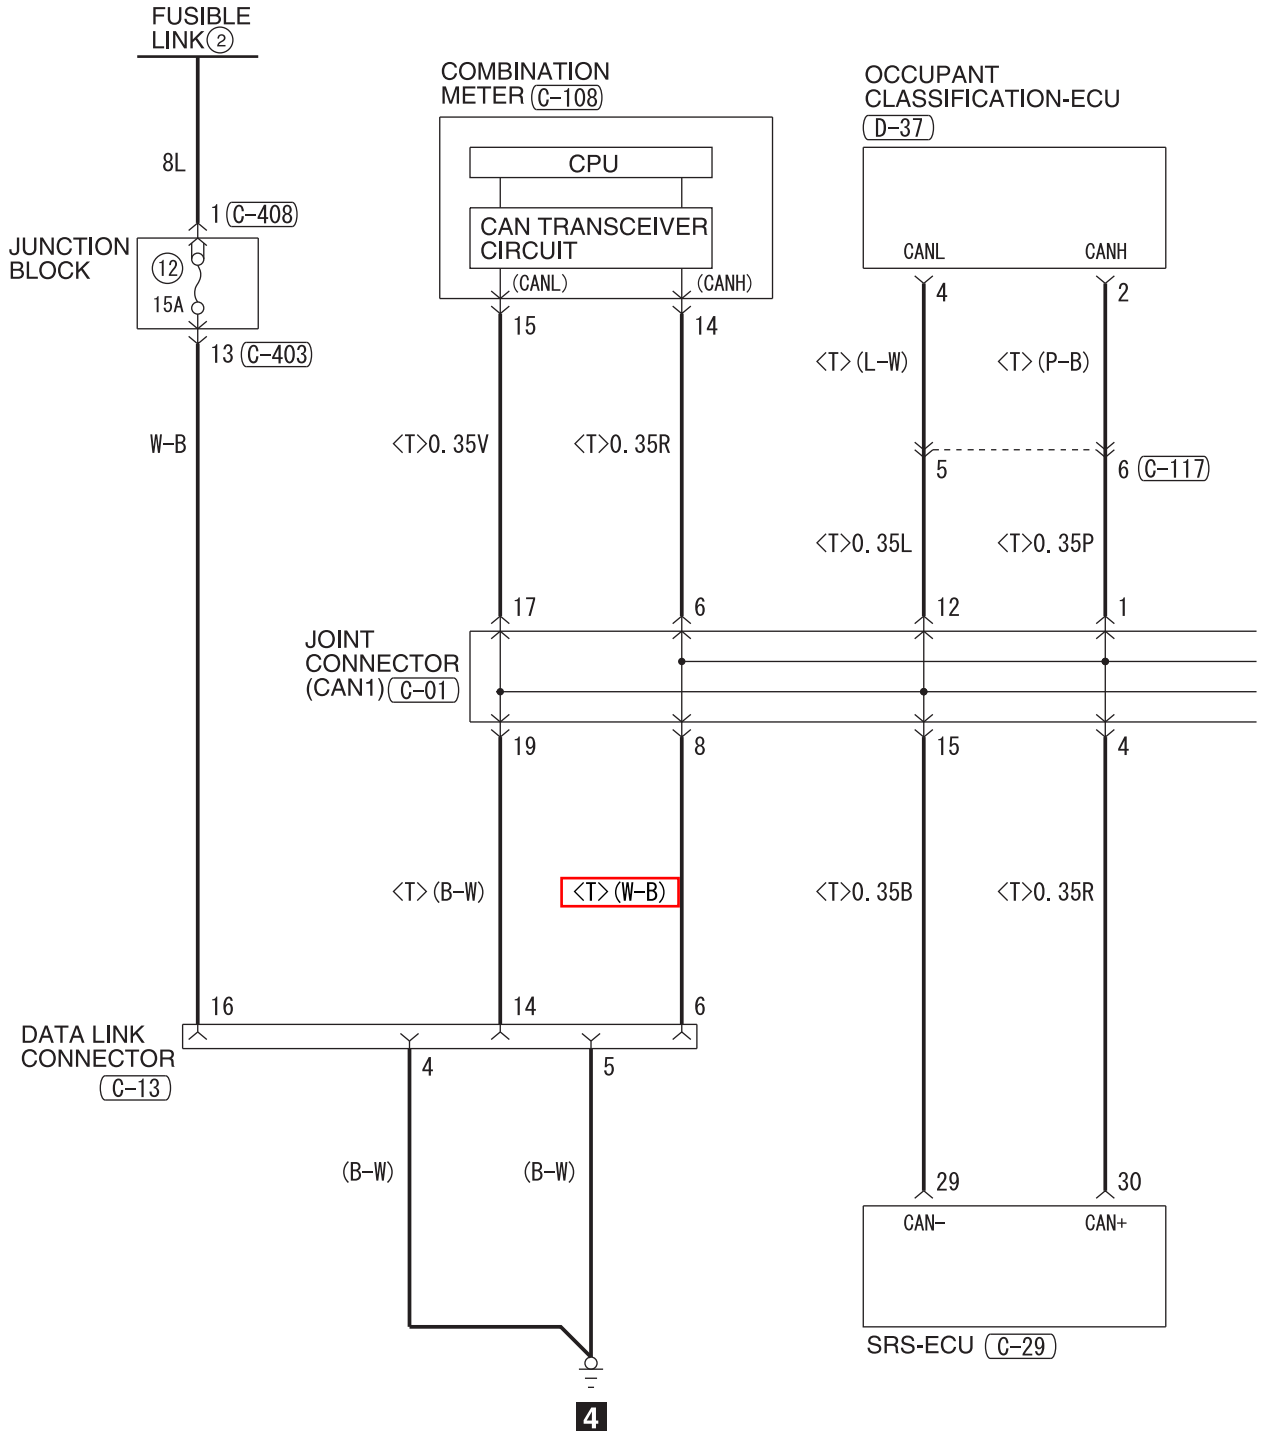

CONTROLLER AREA NETWORK (CAN)

M1901004002222

1

C-01

C-13

C-29

C-108

C-112

C-416

D-37

4