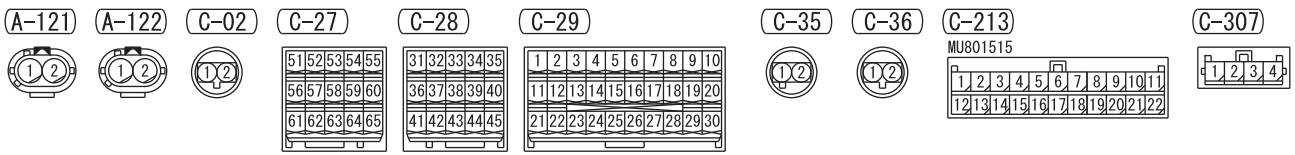

SUPPLEMENTAL RESTRAINT SYSTEM (SRS) (CONTINUED)

3