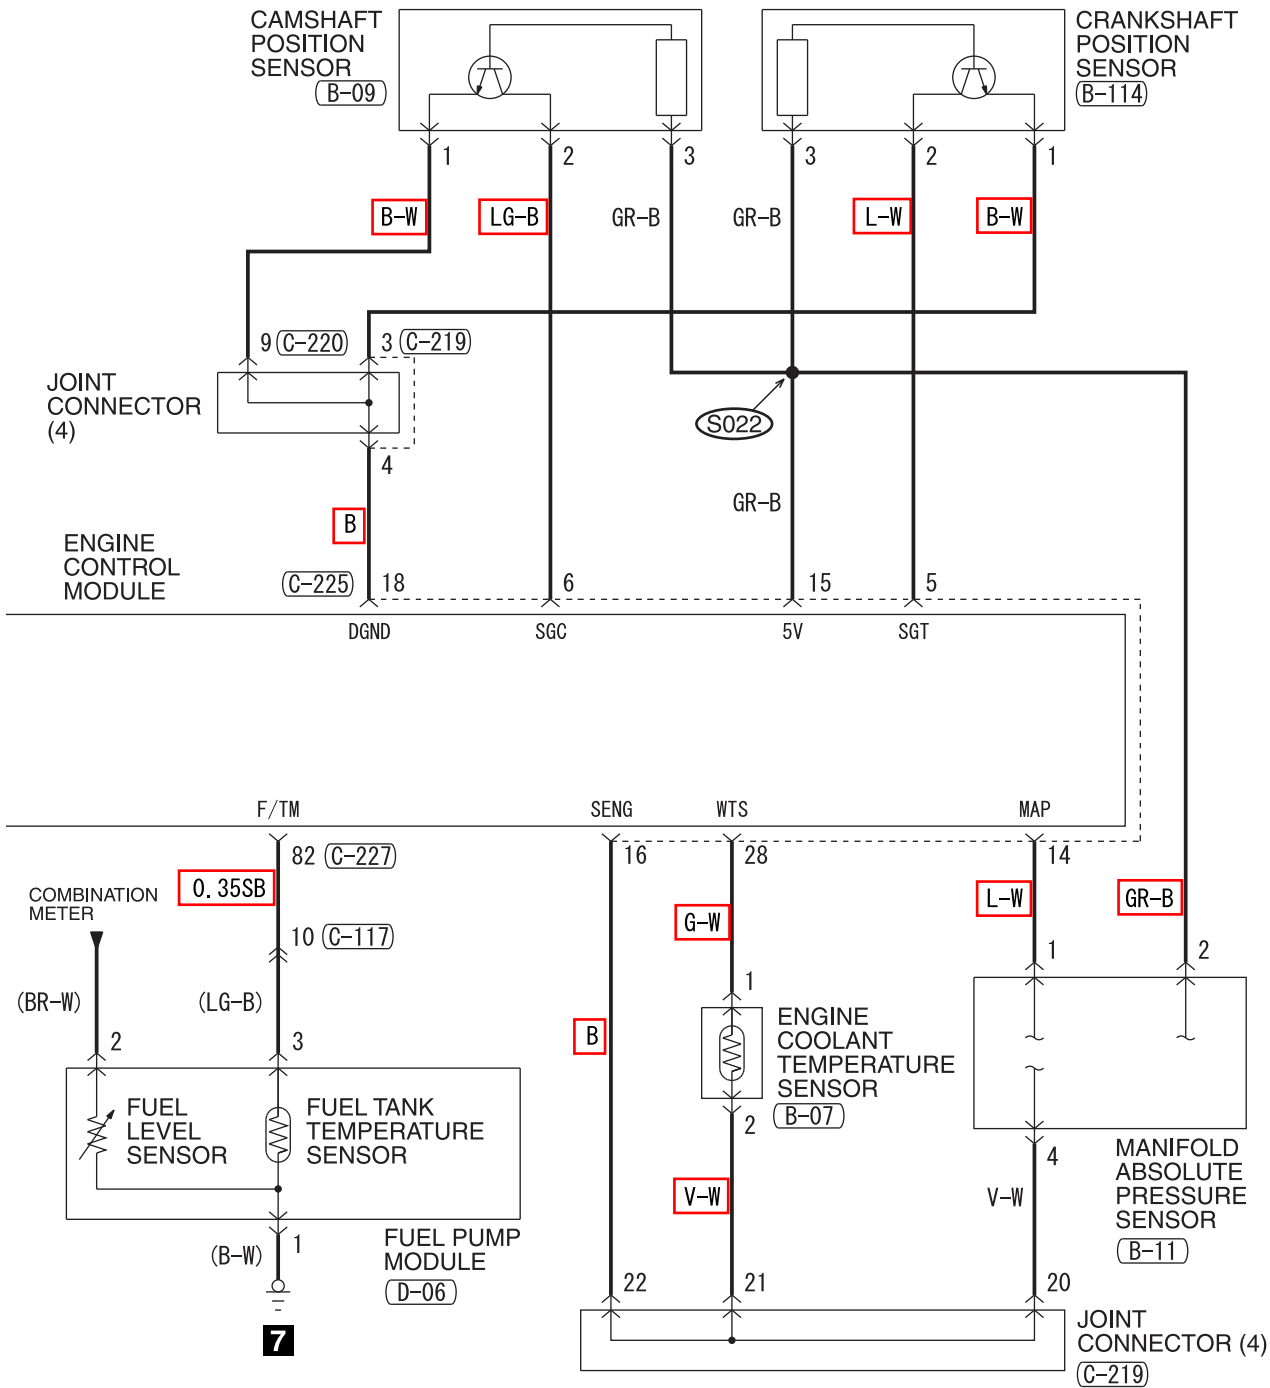

6

(C-225) (MU803784)

1	2	3	4	JAE	5	6	7	8
9	10	11	12	13	14	15	16	17
18	19	20	21	22	23	24	25	26
27	28	29	30	31	32	33	34	35

(C-226) (MU803781)

41	42	43	JAE	44	45	46
47	48	49	50	51	52	53
54	55	56	57	58	59	60
61	62	63	64	65	66	

WIRE COLOR CODE

B : BLACK LG : LIGHT GREEN G : GREEN L : BLUE W : WHITE Y : YELLOW SB : SKY BLUE
BR : BROWN O : ORANGE GR : GRAY R : RED P : PINK V : VIOLET PU : PURPLE SI : SILVER
BE : BEIGE