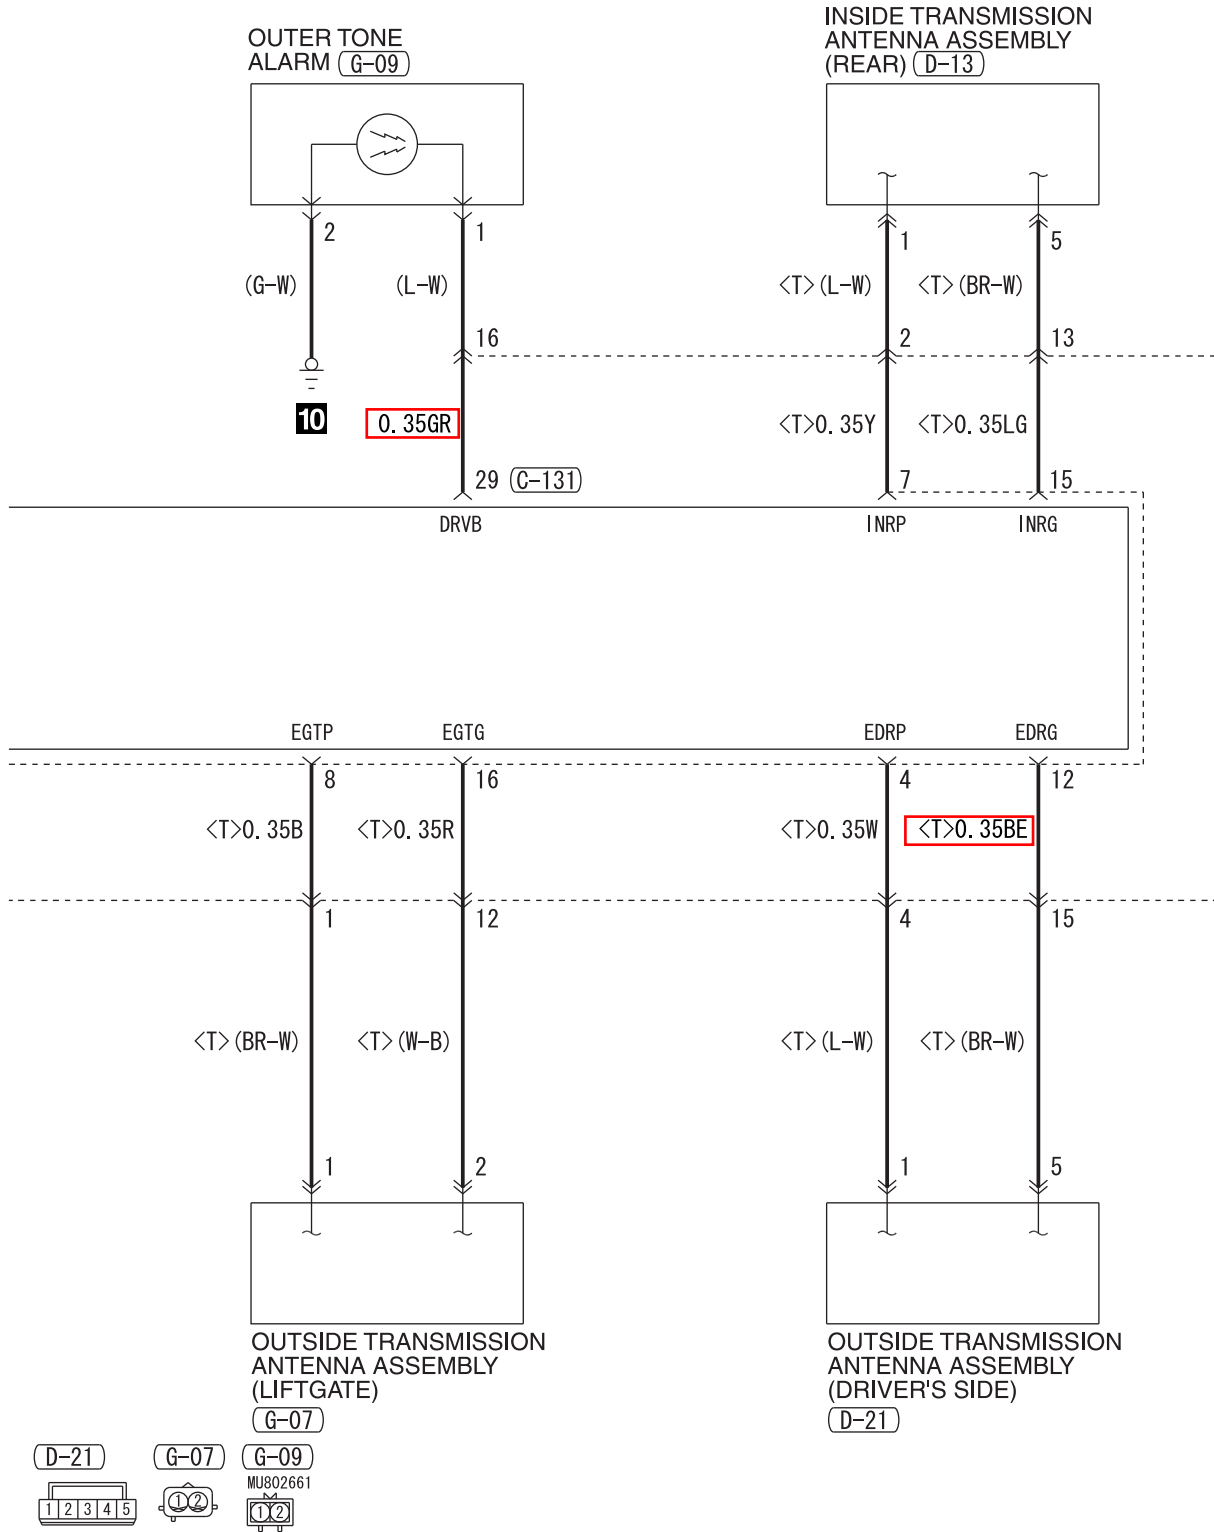

6

WIRE COLOR CODE
B: BLACK LG: LIGHT GREEN G: GREEN L: BLUE W: WHITE Y: YELLOW SB: SKY BLUE
BR: BROWN O: ORANGE GR: GRAY R: RED P: PINK V: VIOLET PU: PURPLE SI: SILVER
BE: BEIGE