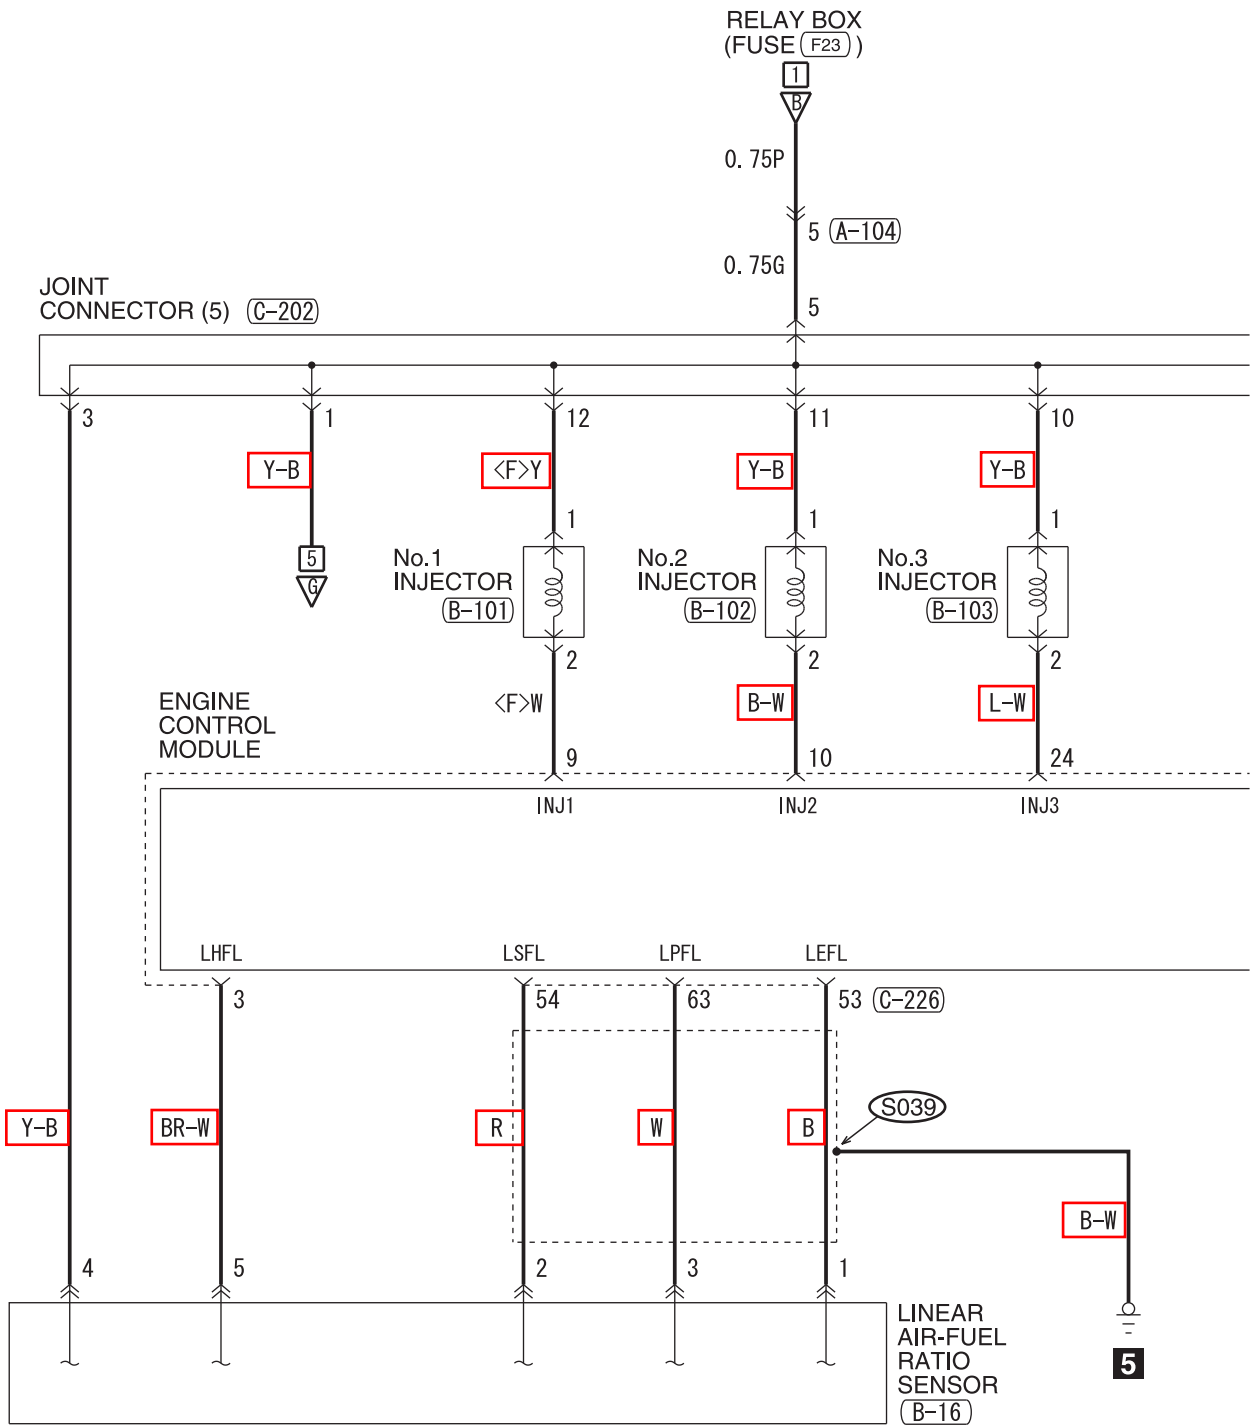

MFI SYSTEM (CONTINUED)

3