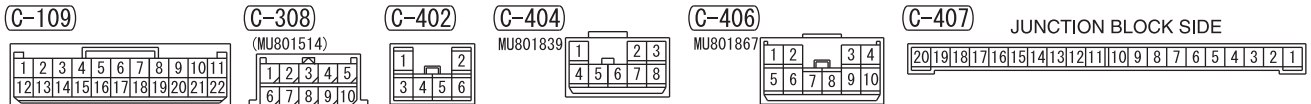

HEADLIGHT <DISCHARGE TYPE>

M1901001510342

1

NOTE  
\* 1 : VEHICLES WITHOUT KOS  
\* 2 : VEHICLES WITH KOS

2

3

WIRE COLOR CODE  
 B: BLACK LG: LIGHT GREEN G: GREEN L: BLUE W: WHITE Y: YELLOW SB: SKY BLUE  
 BR: BROWN O: ORANGE GR: GRAY R: RED P: PINK V: VIOLET PU: PURPLE SI: SILVER  
 BE: BEIGE