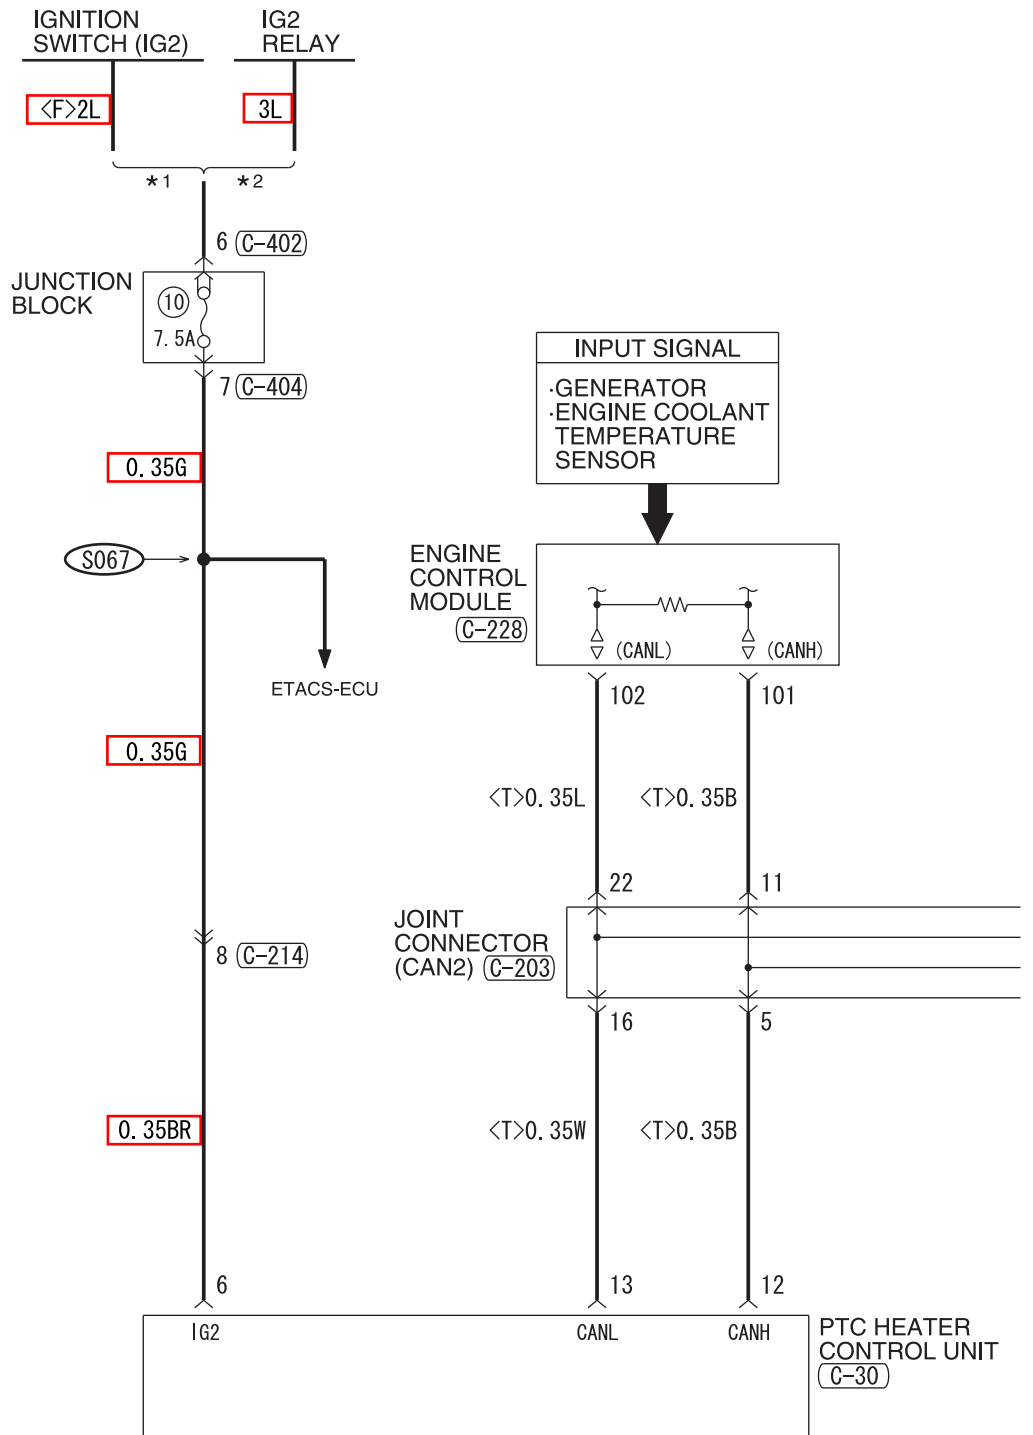

PTC HEATER (CONTINUED)

3

NOTE
*1 : VEHICLES WITHOUT KOS
*2 : VEHICLES WITH KOS