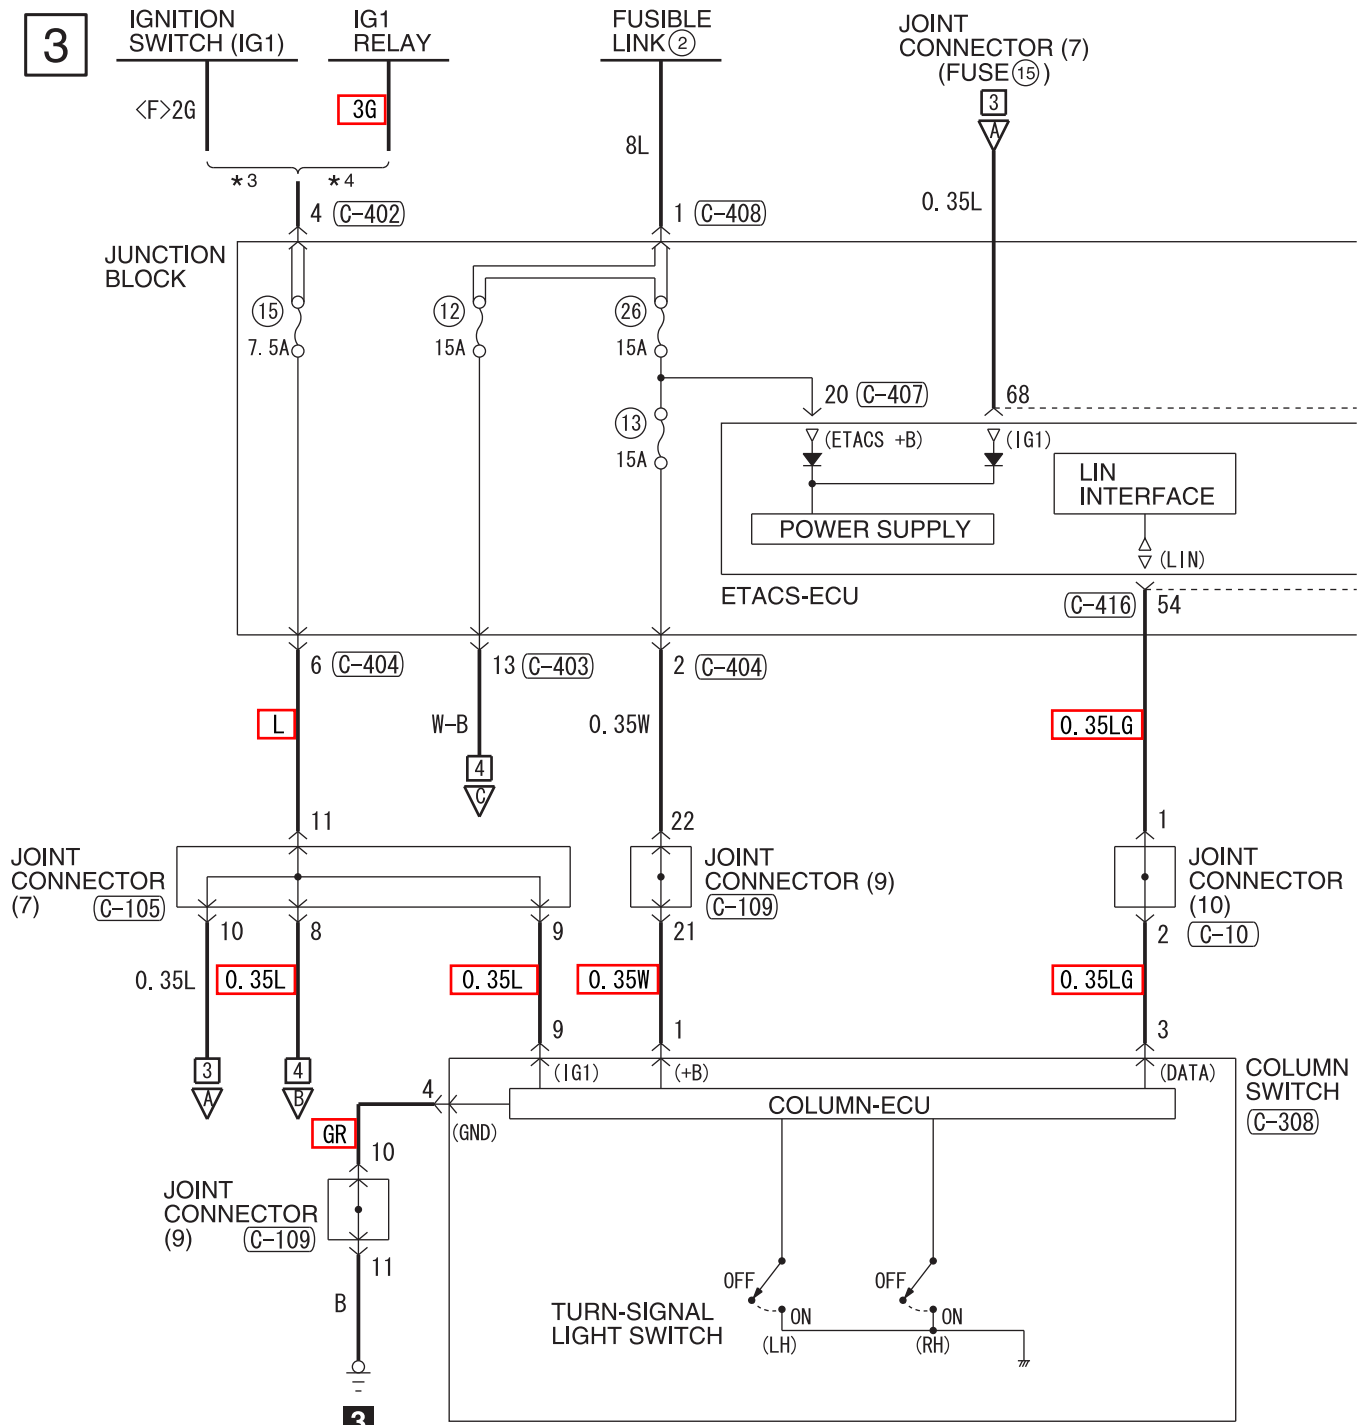

TURN-SIGNAL LIGHT AND HAZARD WARNING LIGHT (CONTINUED)