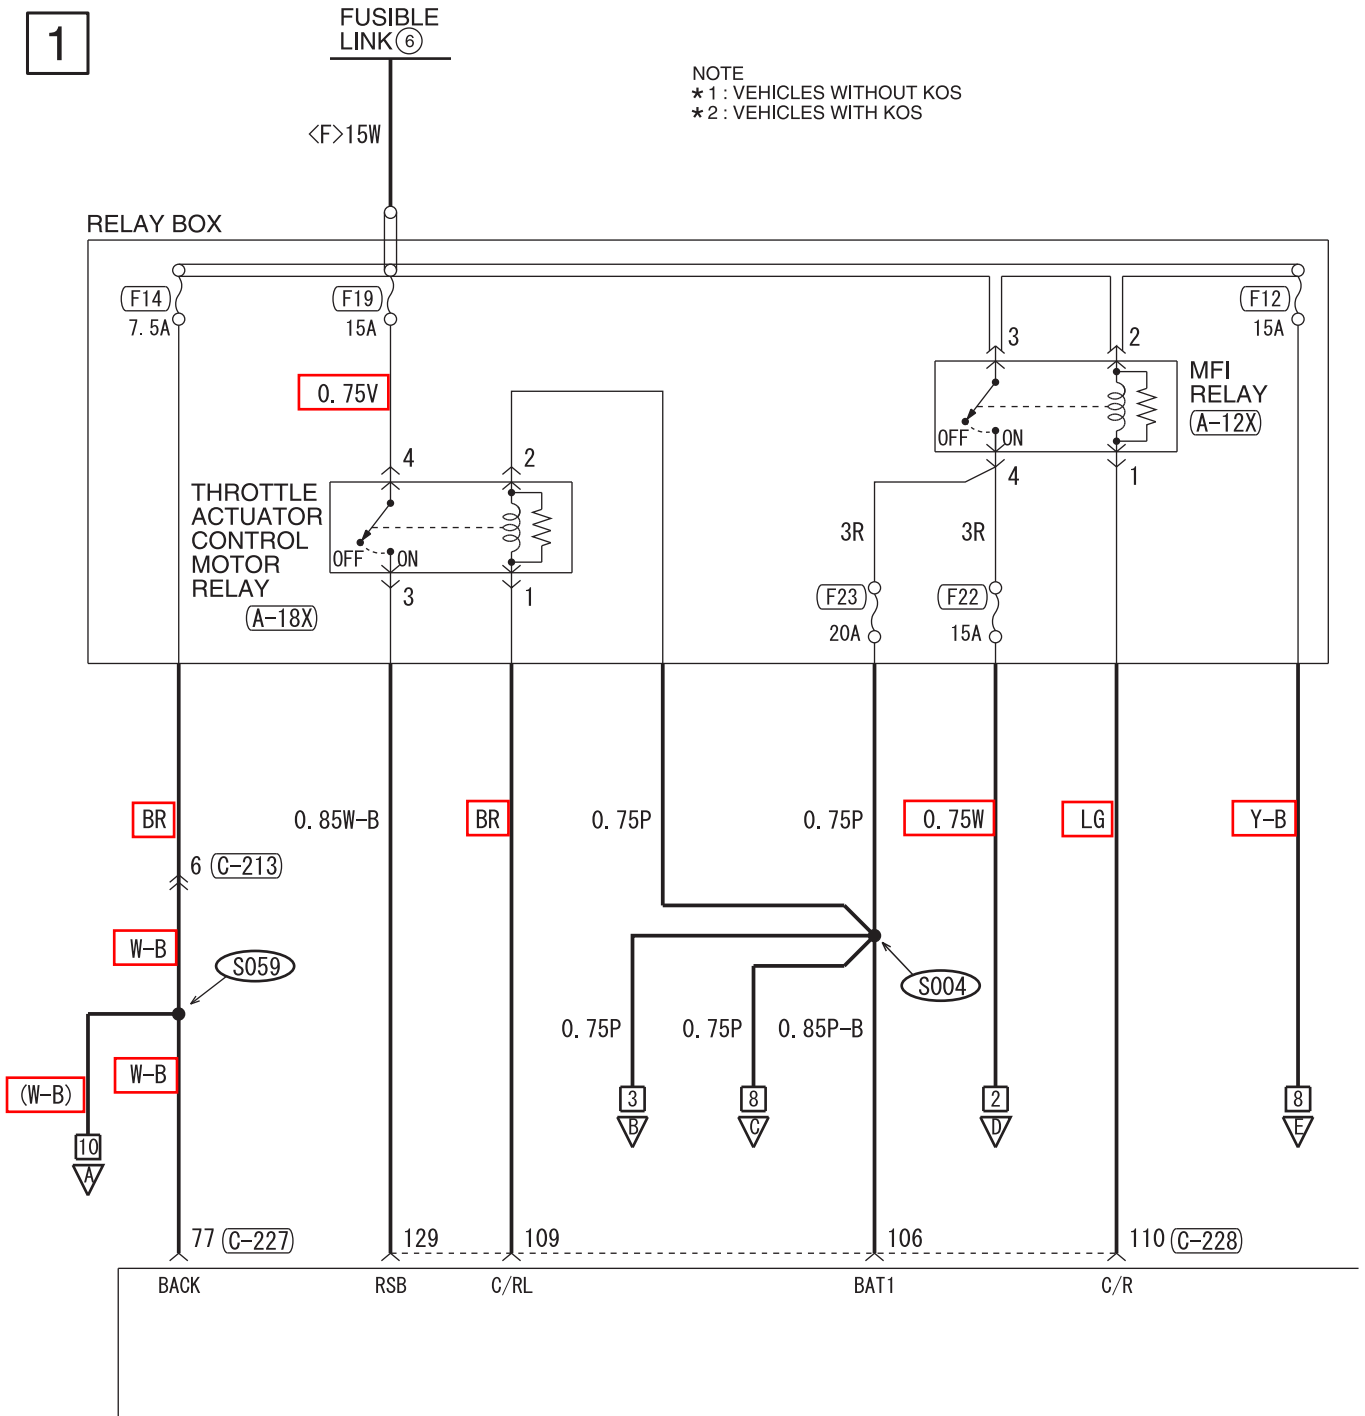

MFI SYSTEM

M1901000815390

1

NOTE
* 1 : VEHICLES WITHOUT KOS
* 2 : VEHICLES WITH KOS

(A-12X)

(A-18X)

(C-105)

(C-131)

(C-213)

(C-214)

(C-410)

(C-418)

(D-06)