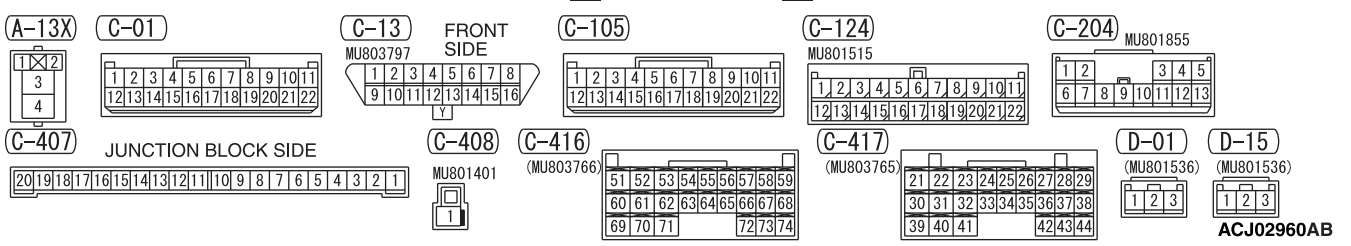

POWER WINDOWS <VEHICLES WITH SAFETY SYSTEM>

M1901004607791

NOTE
*1 : VEHICLES WITHOUT KOS
*2 : VEHICLES WITH KOS