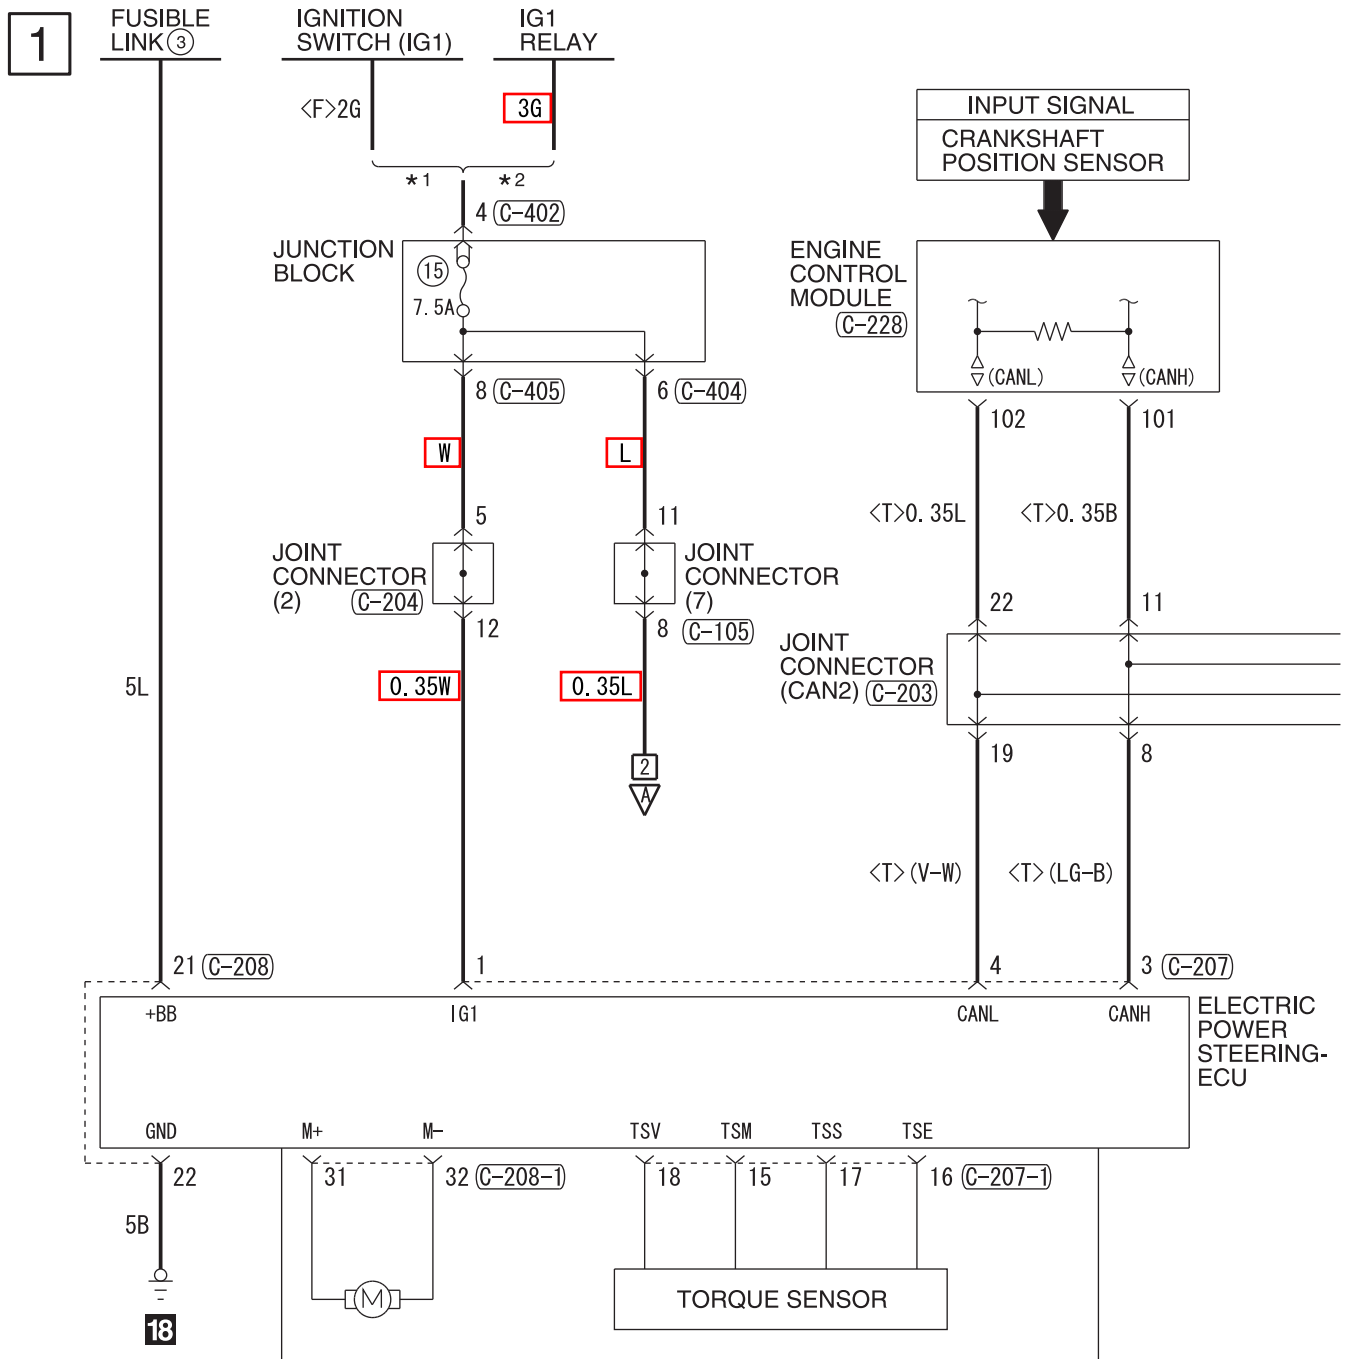

ELECTRONIC CONTROLLED POWER STEERING