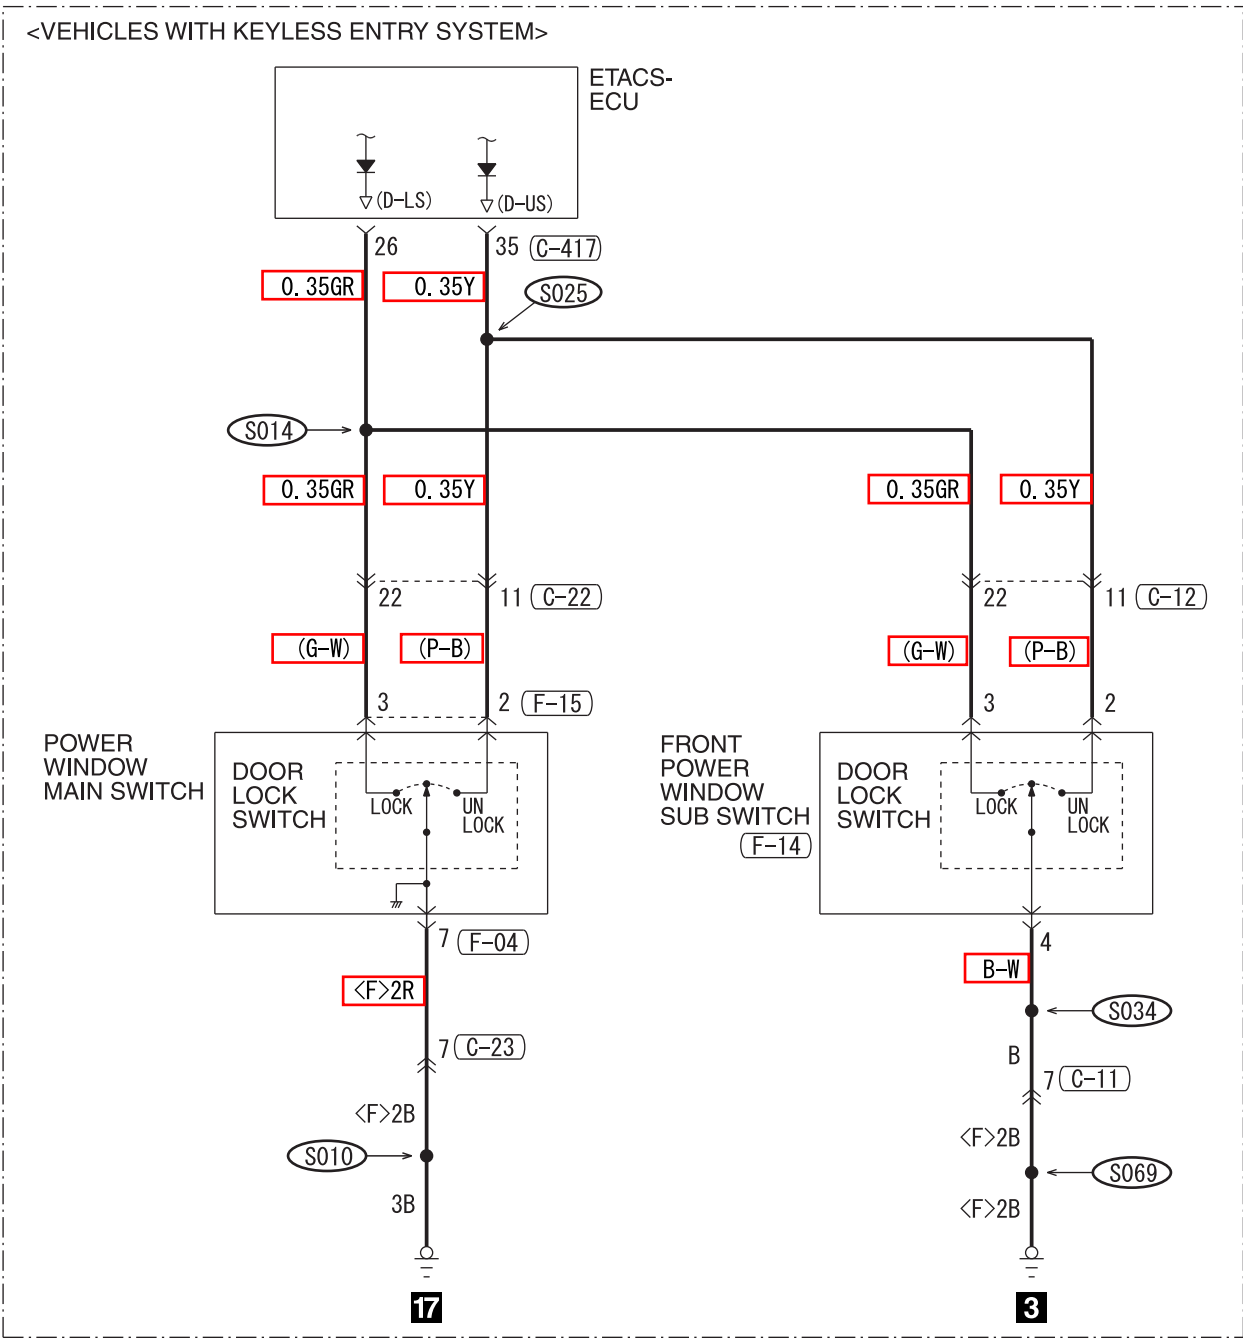

CENTRAL DOOR LOCKING SYSTEM (CONTINUED)

9