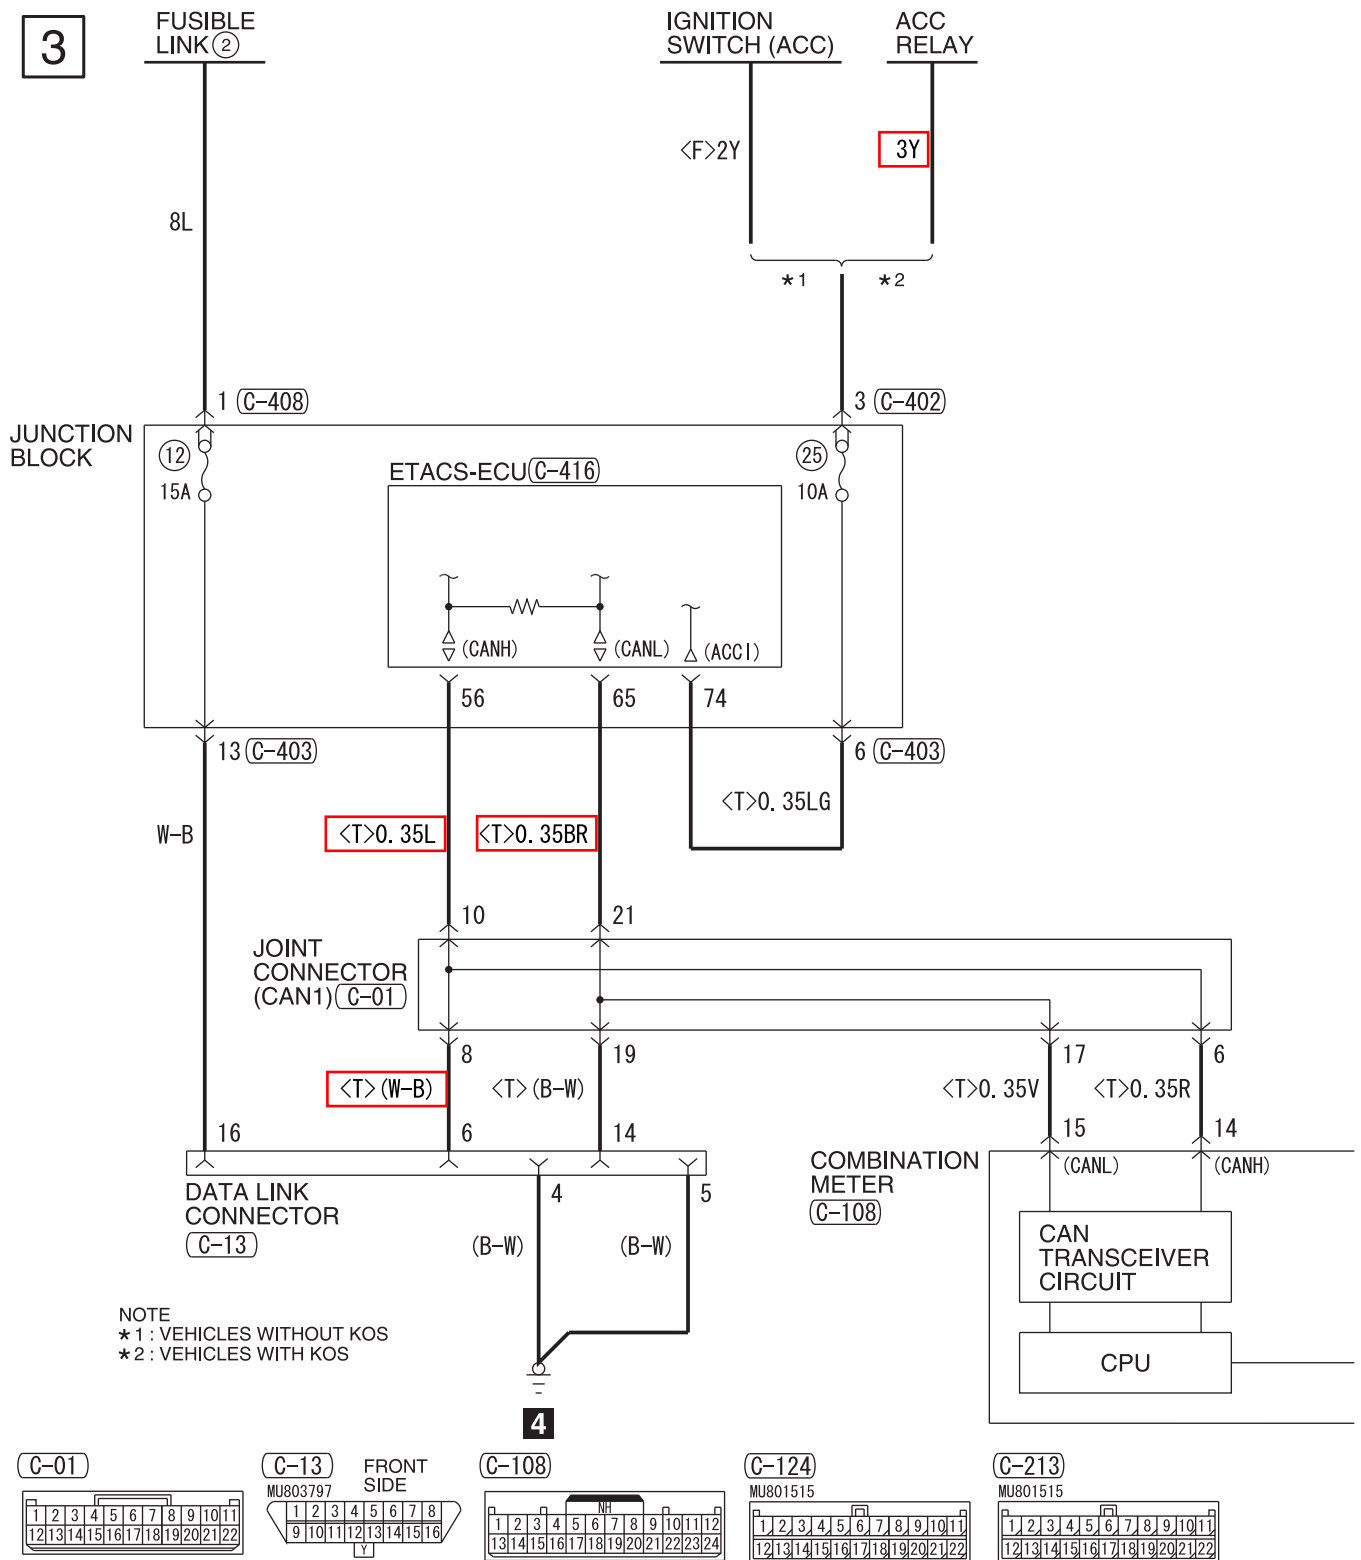

HEADLIGHT <HALOGEN TYPE> (CONTINUED)