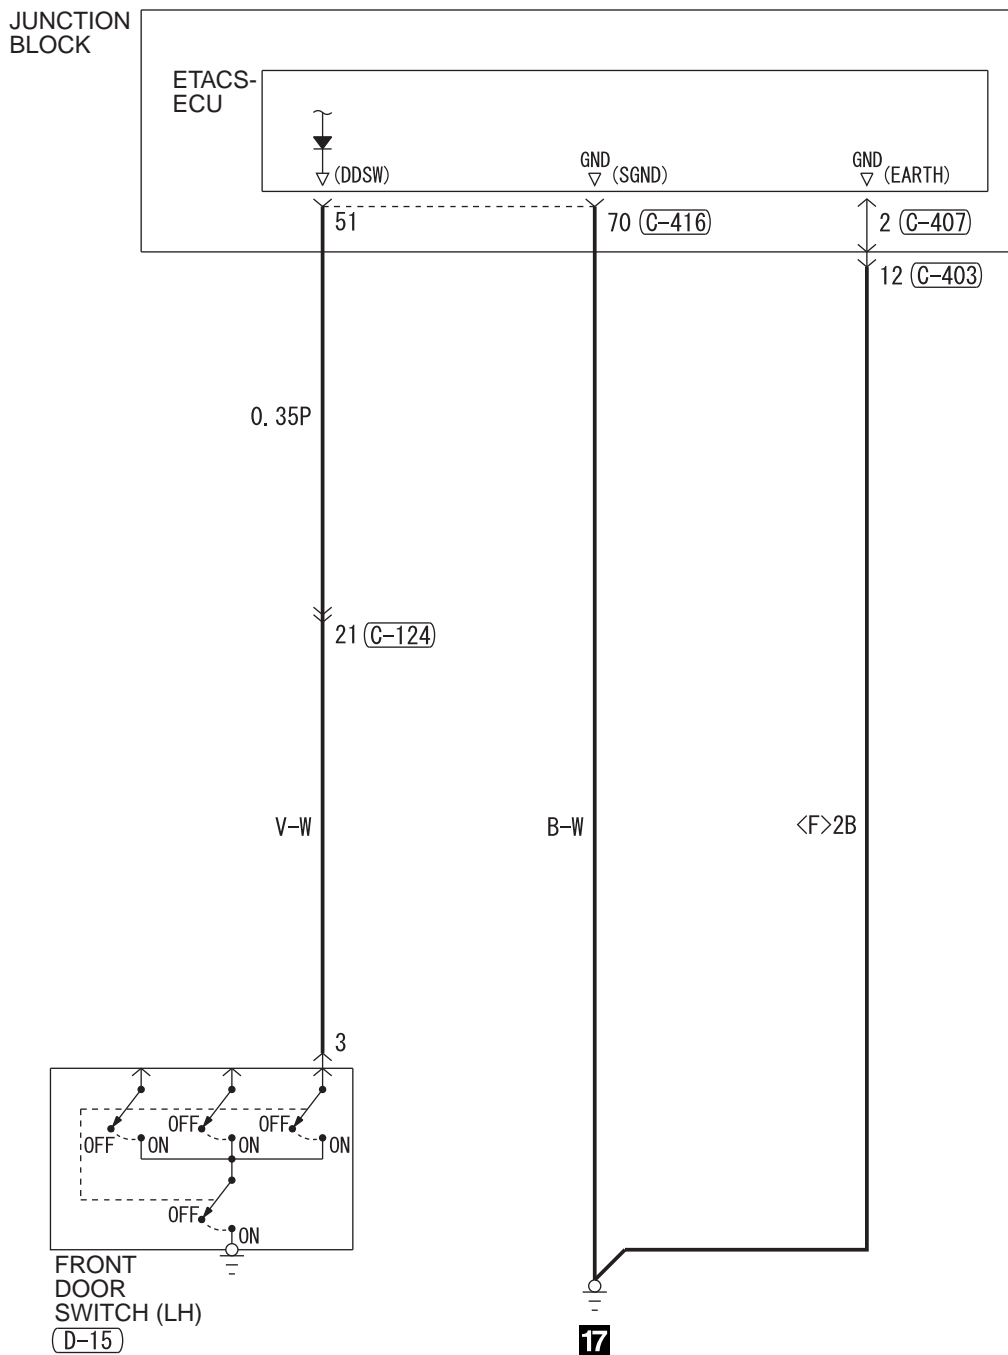

4

WIRE COLOR CODE

B : BLACK LG : LIGHT GREEN G : GREEN L : BLUE W : WHITE Y : YELLOW SB : SKY BLUE
BR : BROWN O : ORANGE GR : GRAY R : RED P : PINK V : VIOLET PU : PURPLE SI : SILVER
BE : BEIGE