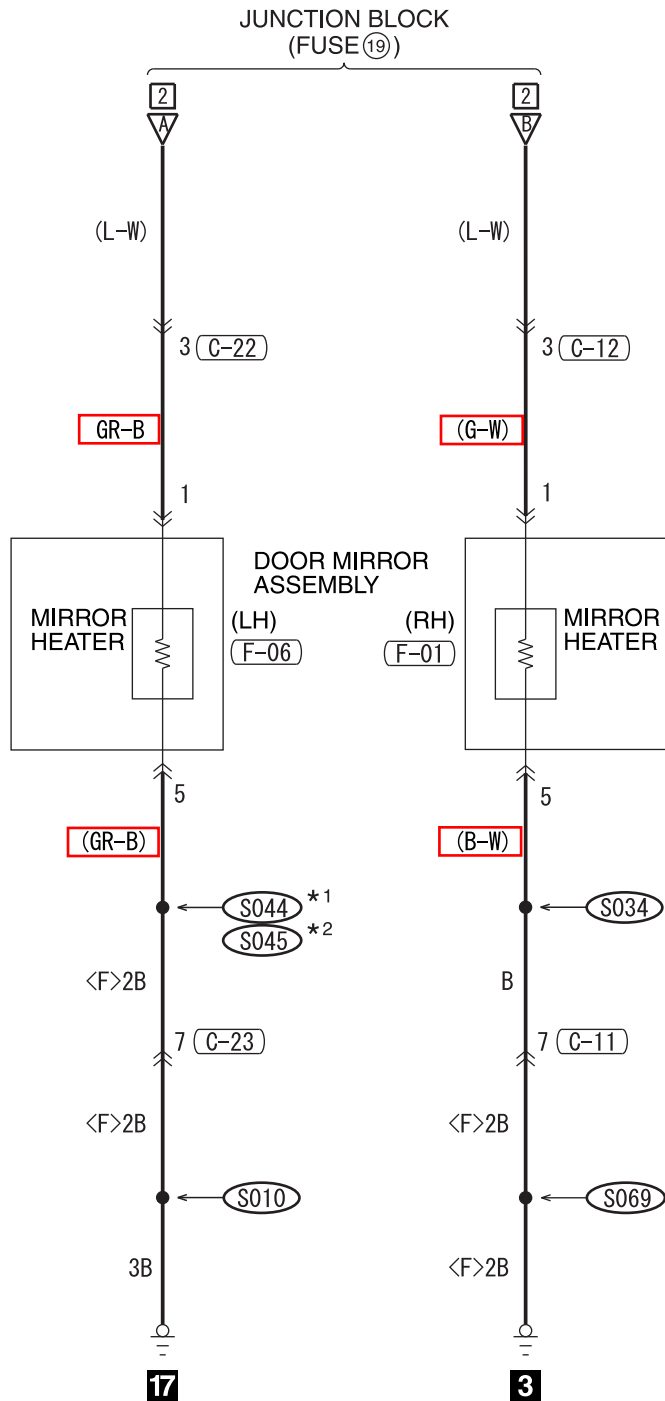

REAR WINDOW DEFOGGER AND DOOR MIRROR HEATER (CONTINUED)

3

NOTE
*1: VEHICLES WITHOUT KOS
*2: VEHICLES WITH KOS

WIRE COLOR CODE
B: BLACK LG: LIGHT GREEN G: GREEN L: BLUE W: WHITE Y: YELLOW SB: SKY BLUE
BR: BROWN O: ORANGE GR: GRAY R: RED P: PINK V: VIOLET PU: PURPLE SI: SILVER