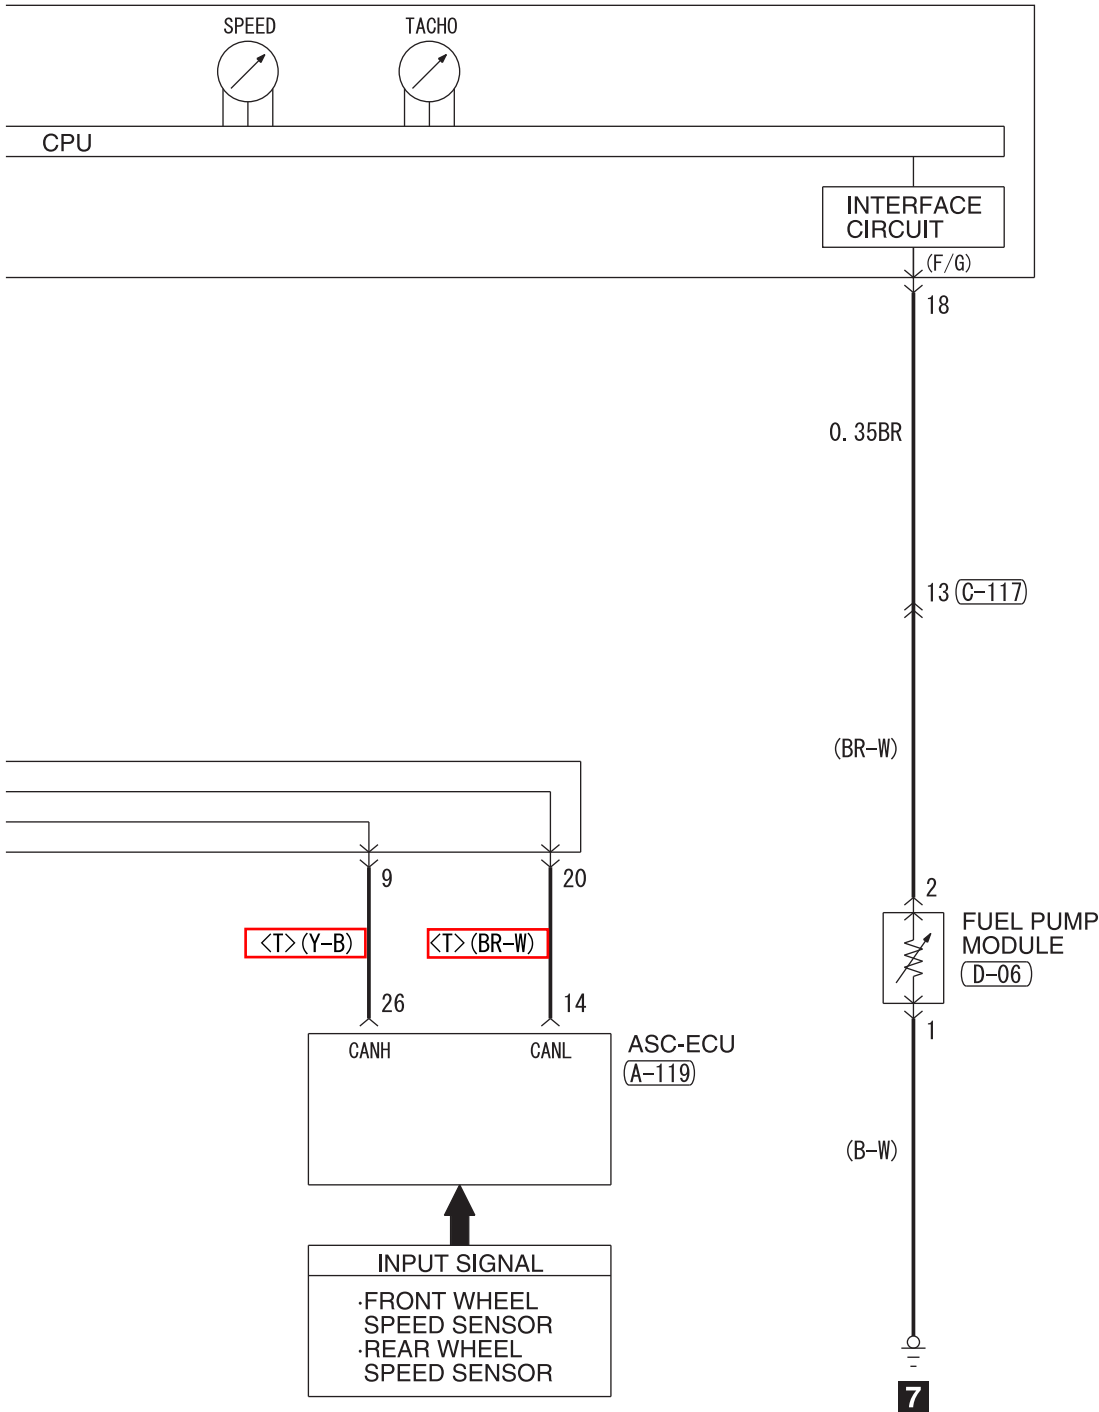

METER AND GAUGE (CONTINUED)

(A-119)

(C-01)

(D-06)

(C-13) FRONT SIDE

(C-108)

4

(C-117)