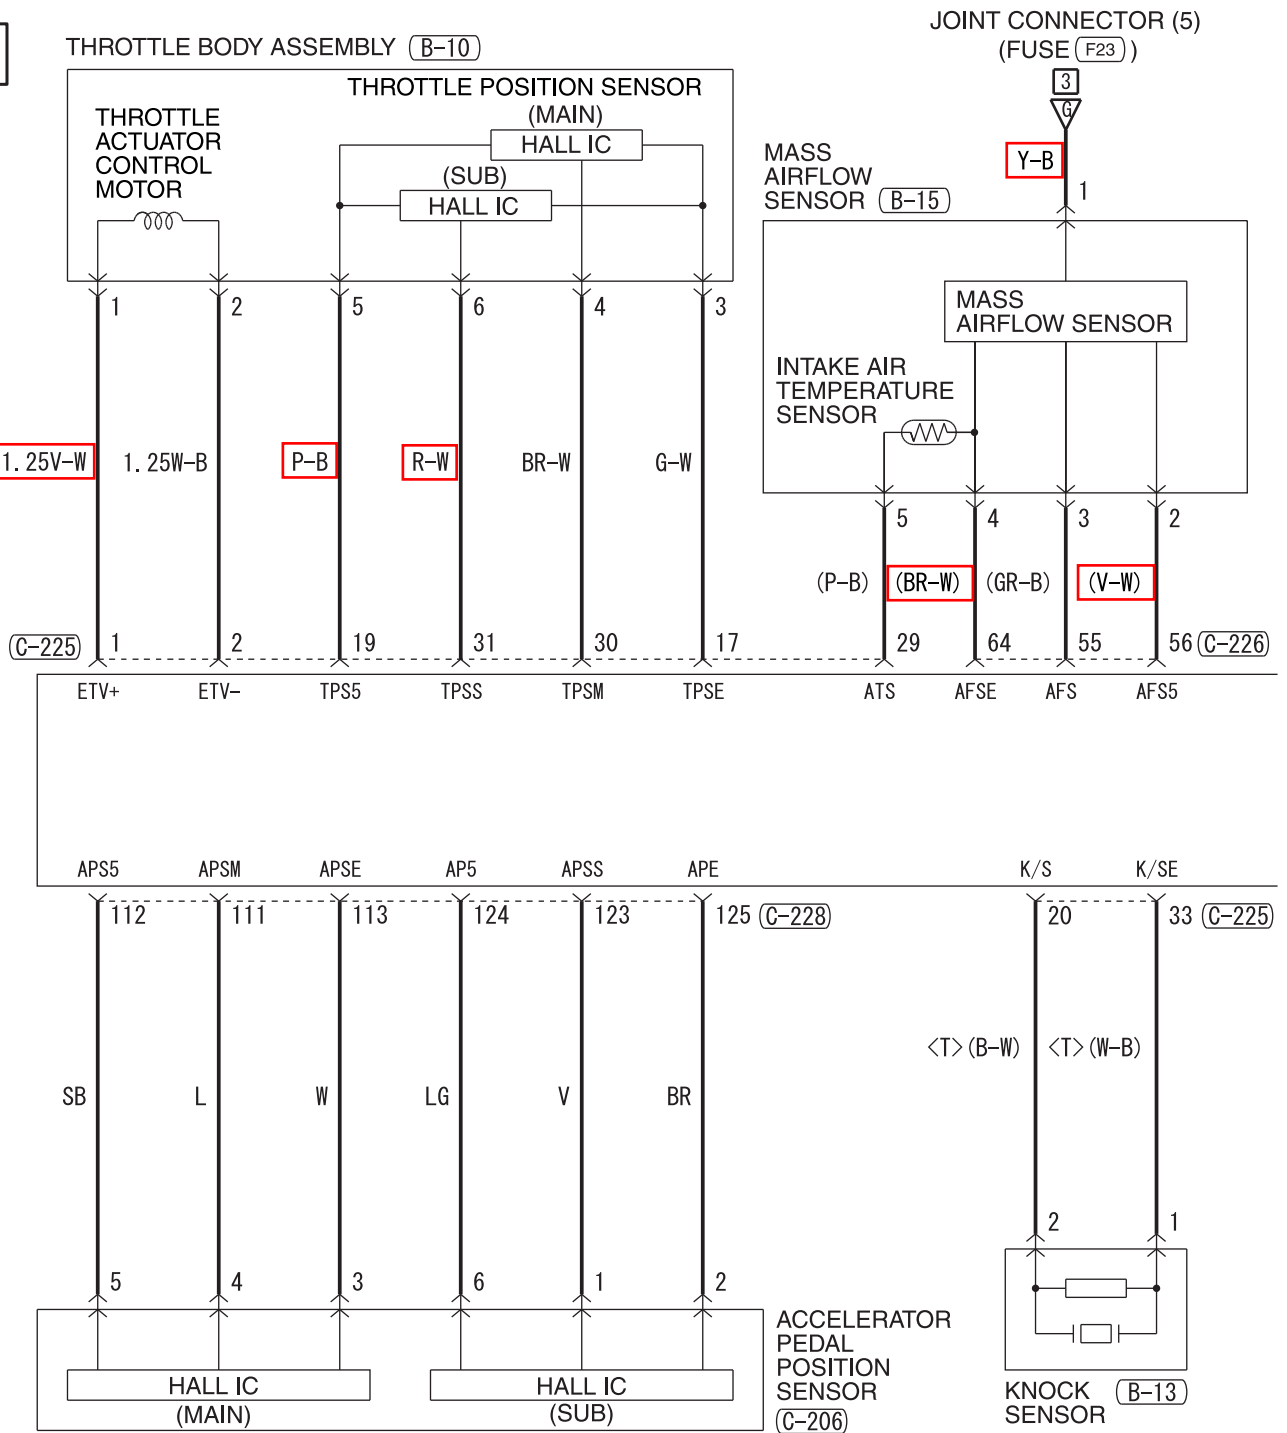

MFI SYSTEM (CONTINUED)

5

(C-227) (MU803782)

71	72	73	74	JAE	75	76	77
78	79	80	81	82	83	84	85
86	87	88	89	90	91	92	93
94	95	96	97	98			

(C-228) (MU803783)

101	102	103	104	JAE	105	106	107
108	109	110	111	112	113	114	115
116	117	118	119	120	121	122	123
124	125	126	127	128	129	130