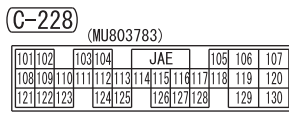

ELECTRONIC CONTROLLED POWER STEERING

(A-119)