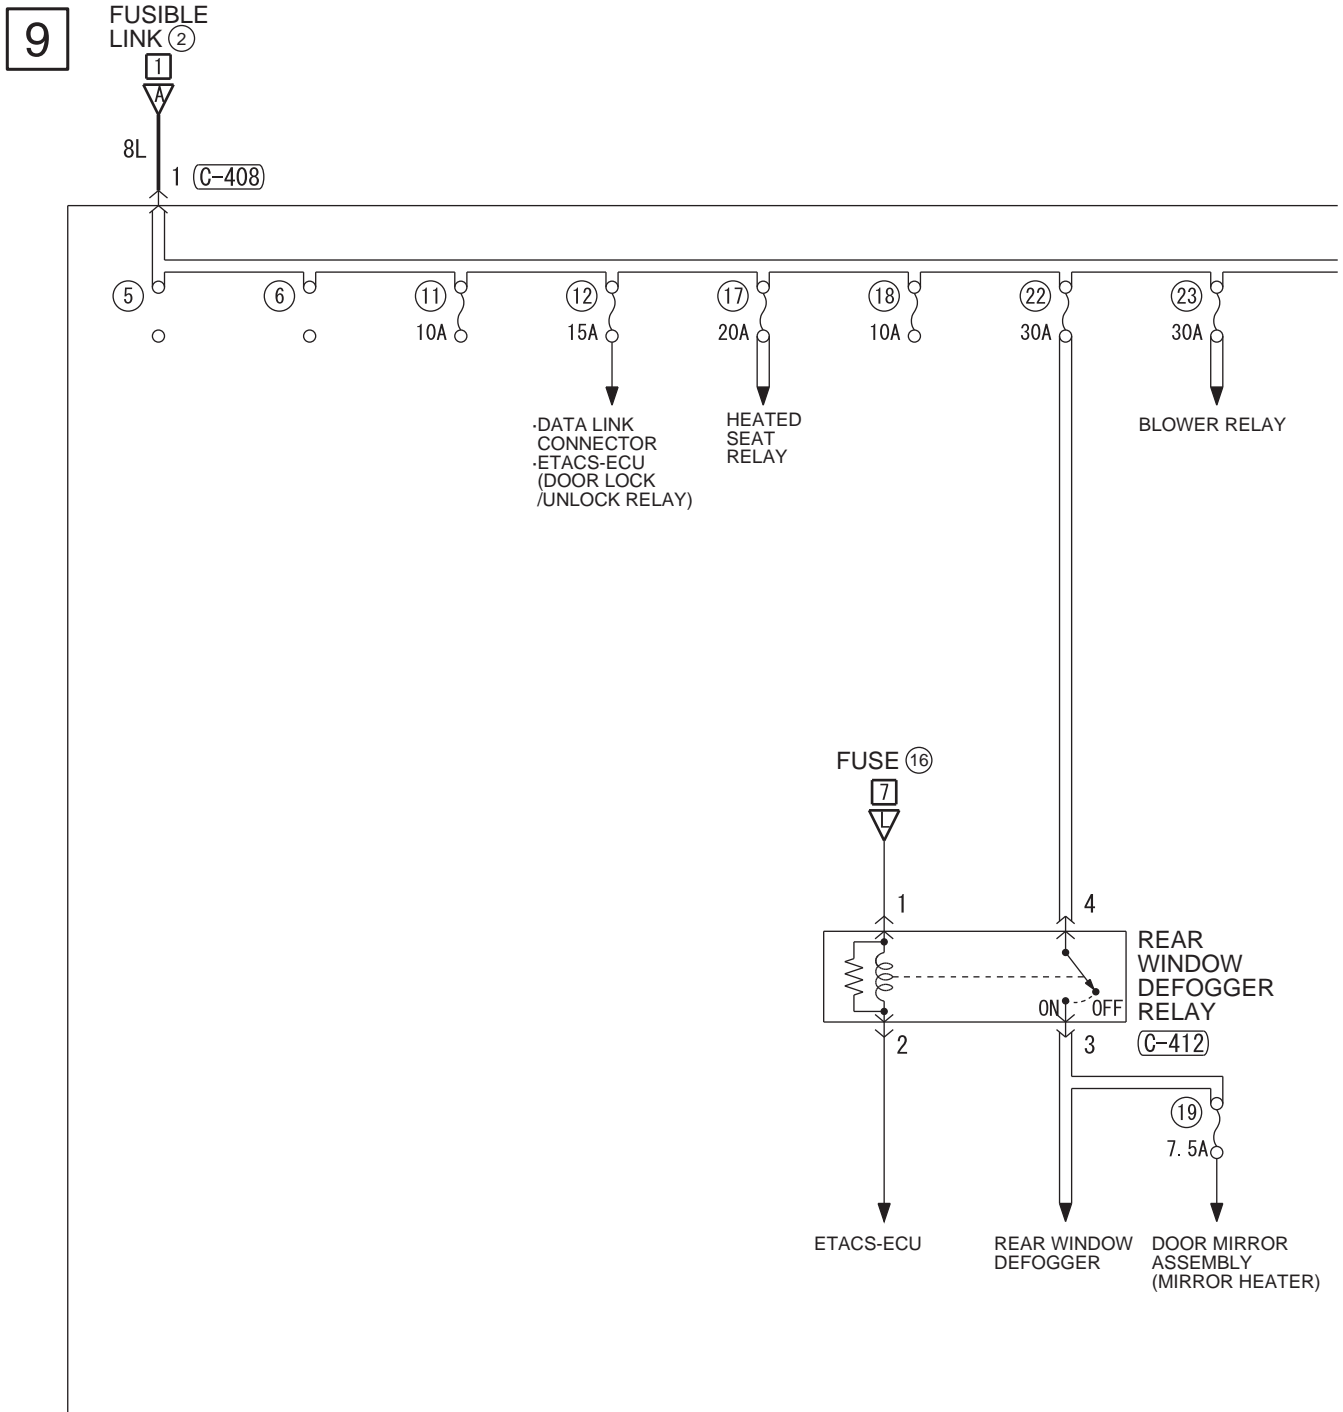

POWER DISTRIBUTION SYSTEM (CONTINUED)

(C-406)

(C-407)

JUNCTION BLOCK SIDE