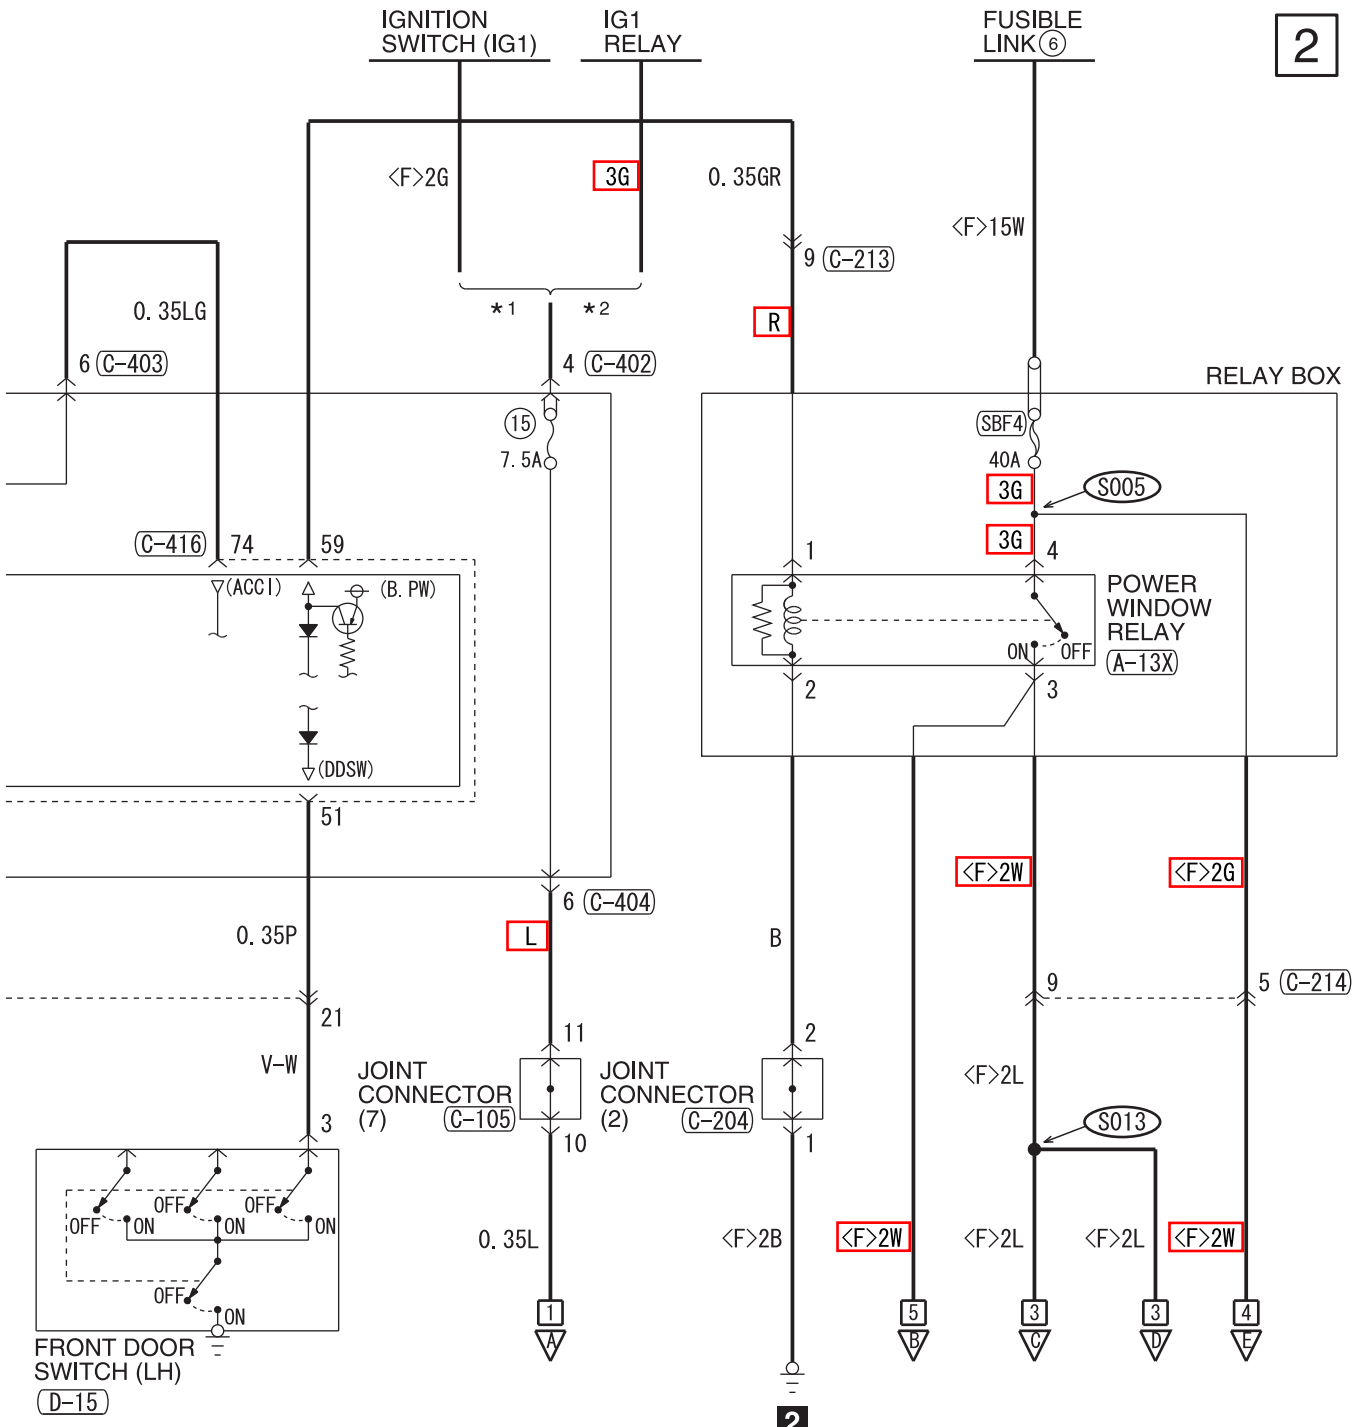

POWER WINDOWS <VEHICLES WITH SAFETY SYSTEM>

M1901004607791

NOTE  
\*1 : VEHICLES WITHOUT KOS  
\*2 : VEHICLES WITH KOS

2

WIRE COLOR CODE  
 B: BLACK LG: LIGHT GREEN G: GREEN L: BLUE W: WHITE Y: YELLOW SB: SKY BLUE  
 BR: BROWN O: ORANGE GR: GRAY R: RED P: PINK V: VIOLET PU: PURPLE SI: SILVER  
 BE: BEIGE