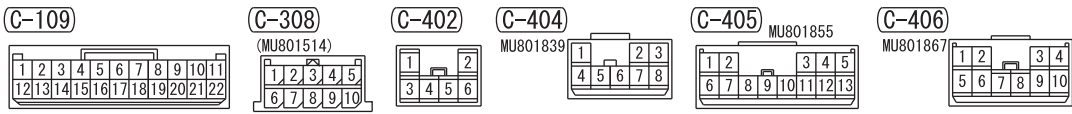

WIRE COLOR CODE
B: BLACK LG: LIGHT GREEN G: GREEN L: BLUE W: WHITE Y: YELLOW
SB: SKY BLUE BR: BROWN O: ORANGE GR: GRAY R: RED P: PINK
V: VIOLET PU: PURPLE SI: SILVER BE: BEIGE