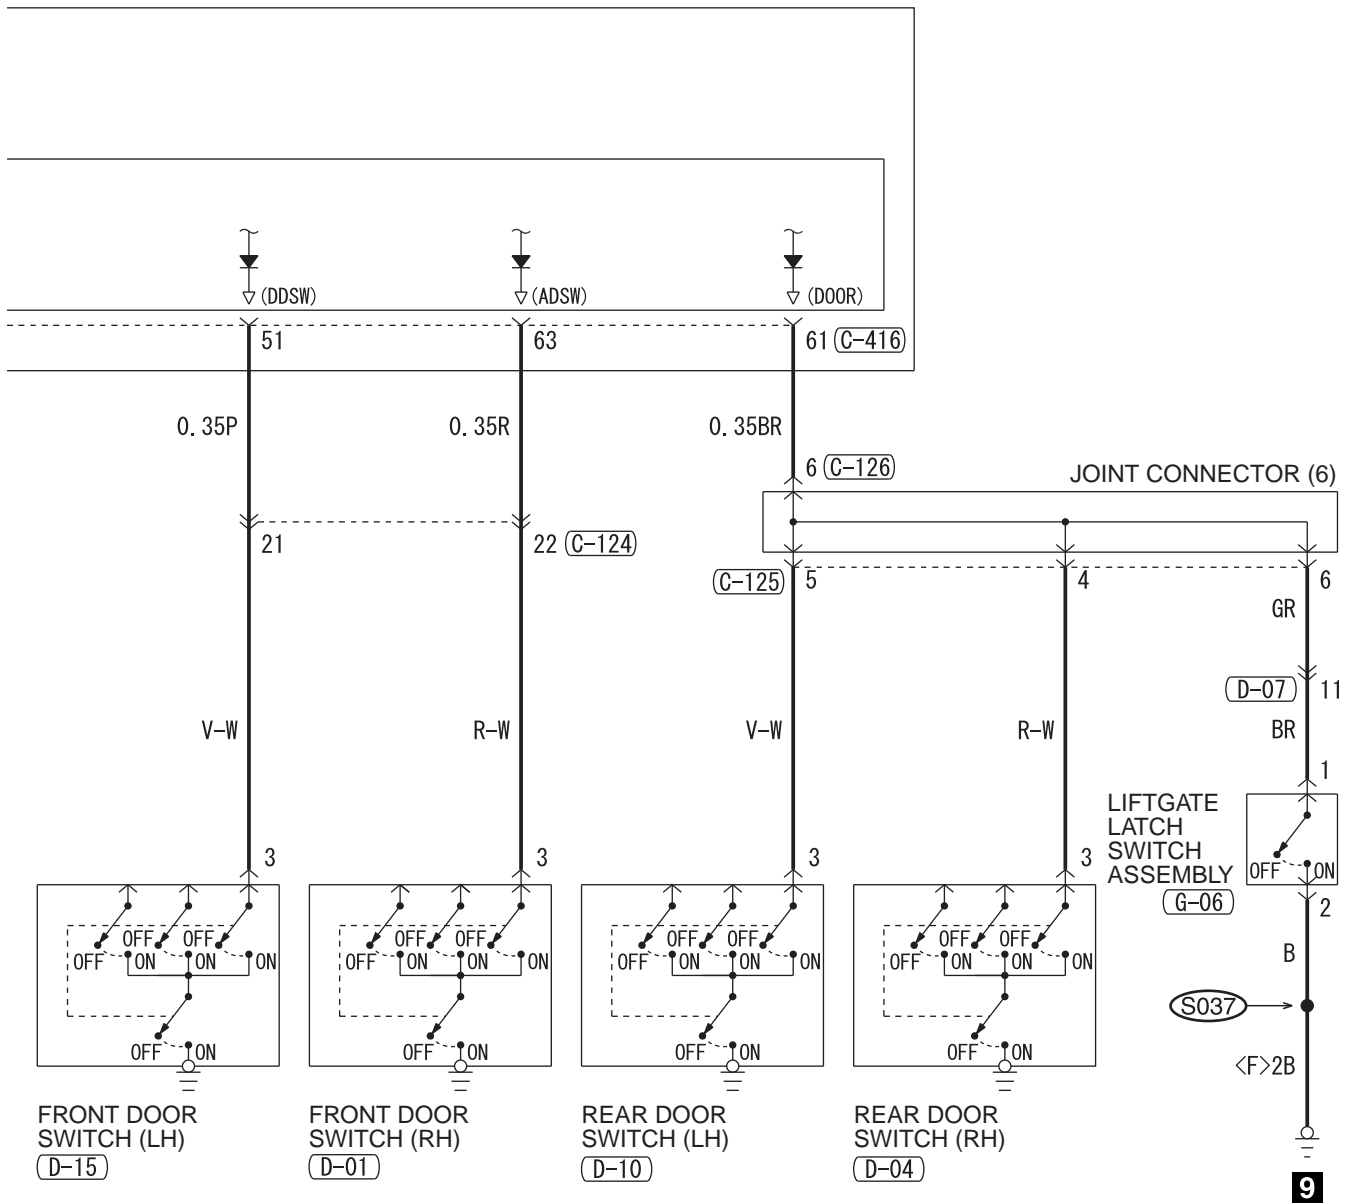

WIRE COLOR CODE

B : BLACK LG : LIGHT GREEN G : GREEN L : BLUE W : WHITE Y : YELLOW SB : SKY BLUE
BR : BROWN O : ORANGE GR : GRAY R : RED P : PINK V : VIOLET PU : PURPLE SI : SILVER
BE : BEIGE