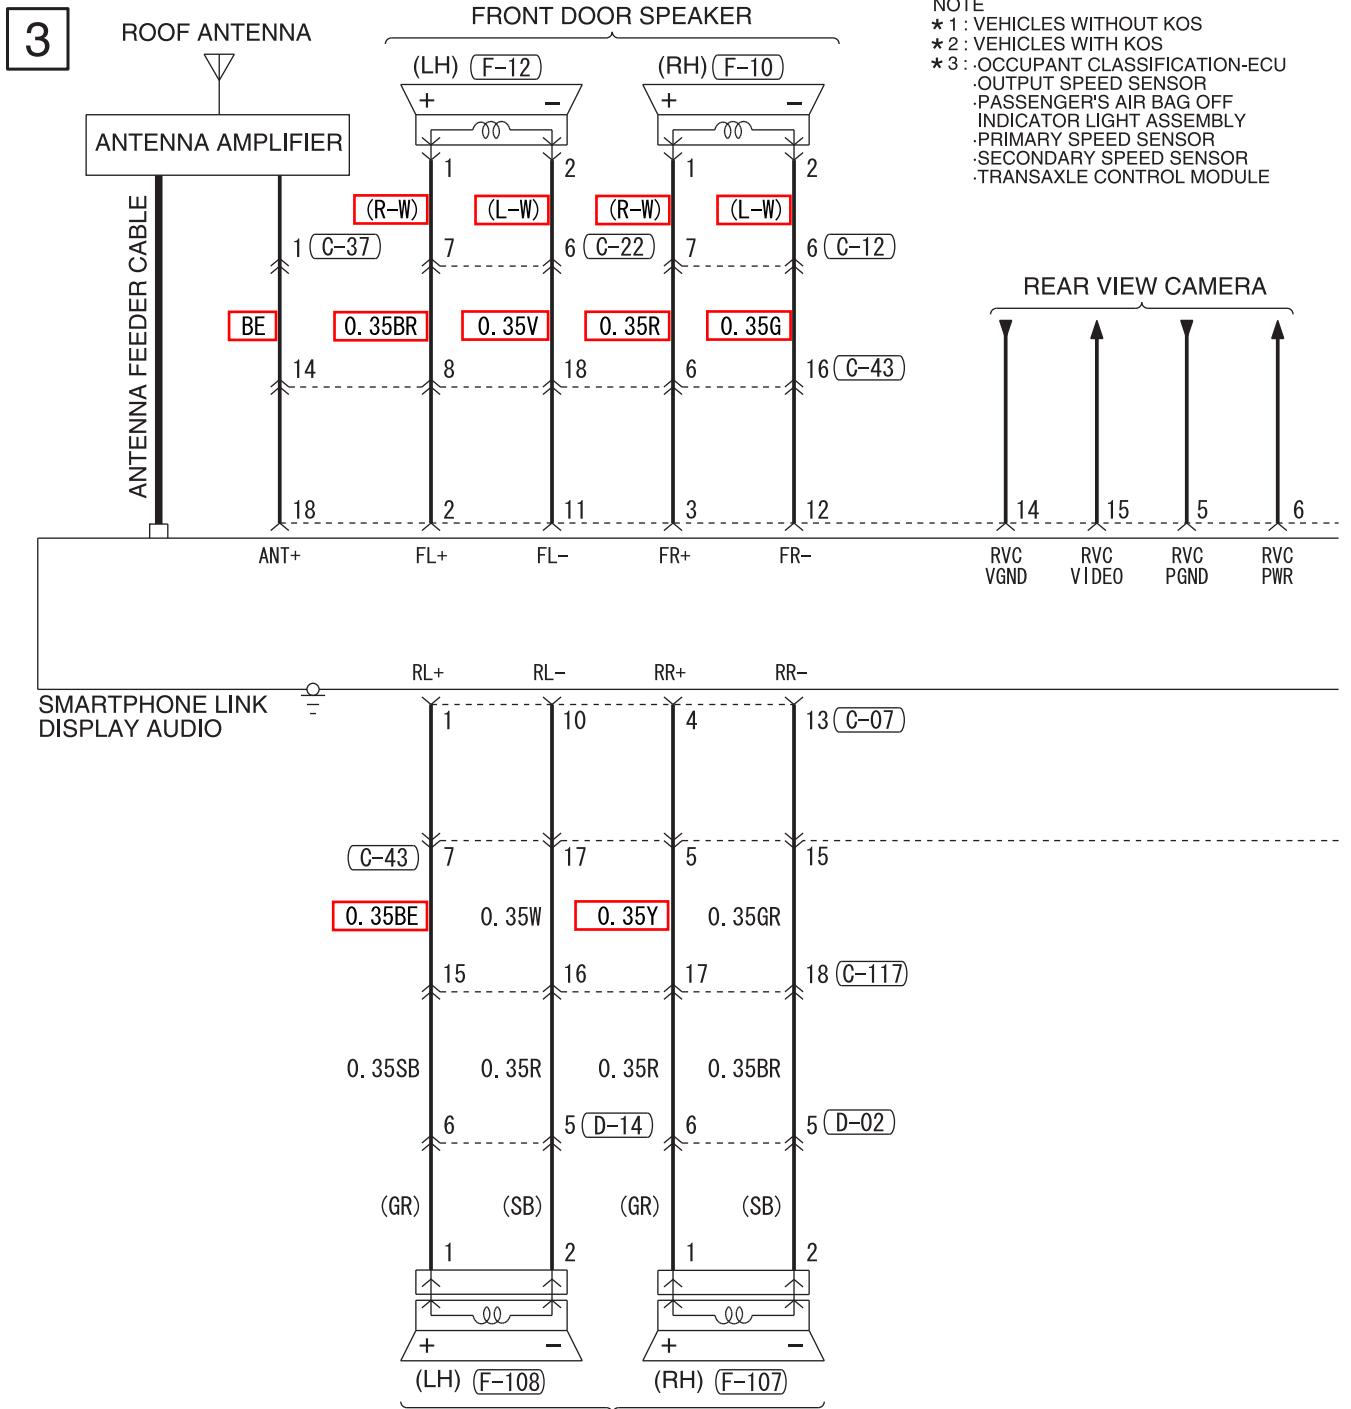

SMARTPHONE LINK DISPLAY AUDIO SYSTEM (CONTINUED)

NOTE

- 1 : VEHICLES WITHOUT KOS
- 2 : VEHICLES WITH KOS
- 3 : OCCUPANT CLASSIFICATION-ECU
- OUTPUT SPEED SENSOR
- PASSENGER'S AIR BAG OFF INDICATOR LIGHT ASSEMBLY
- PRIMARY SPEED SENSOR
- SECONDARY SPEED SENSOR
- TRANSAXLE CONTROL MODULE