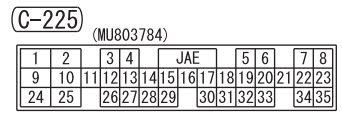

CRUISE CONTROL SYSTEM (CONTINUED)

3