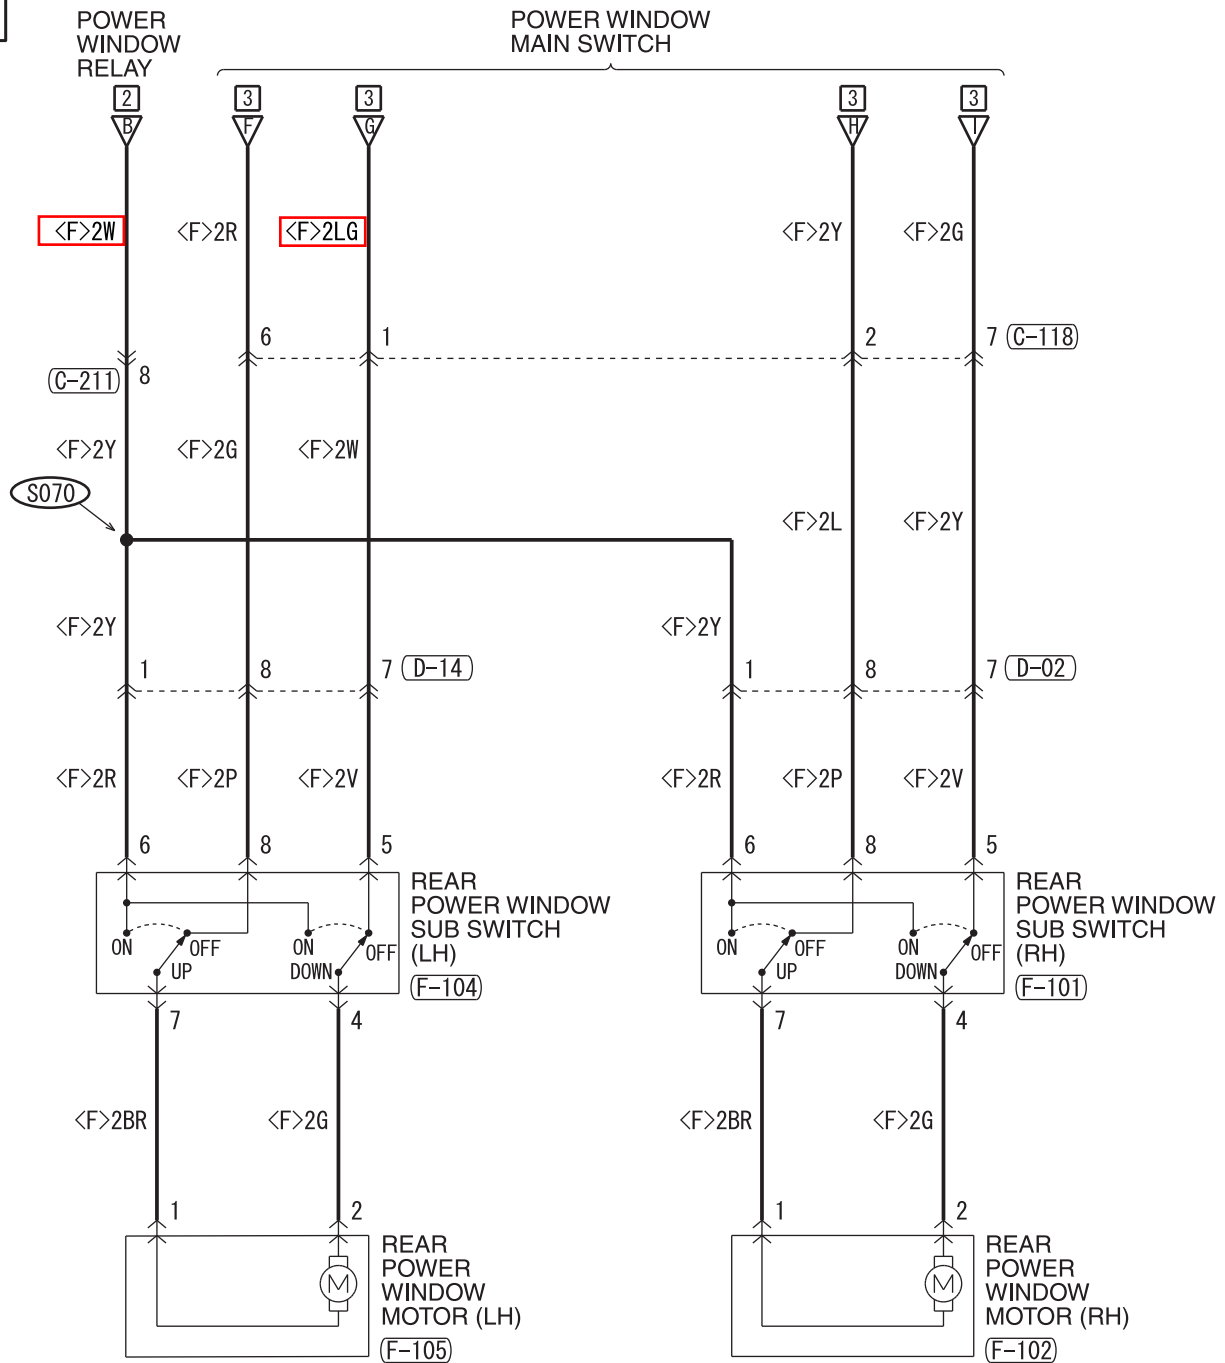

POWER WINDOWS <VEHICLES WITH SAFETY SYSTEM> (CONTINUED)

5

(F-105) WIRE COLOR CODE
B: BLACK LG: LIGHT GREEN G: GREEN L: BLUE W: WHITE Y: YELLOW SB: SKY BLUE
BR: BROWN O: ORANGE GR: GRAY R: RED P: PINK V: VIOLET PU: PURPLE SI: SILVER
BE: BEIGE