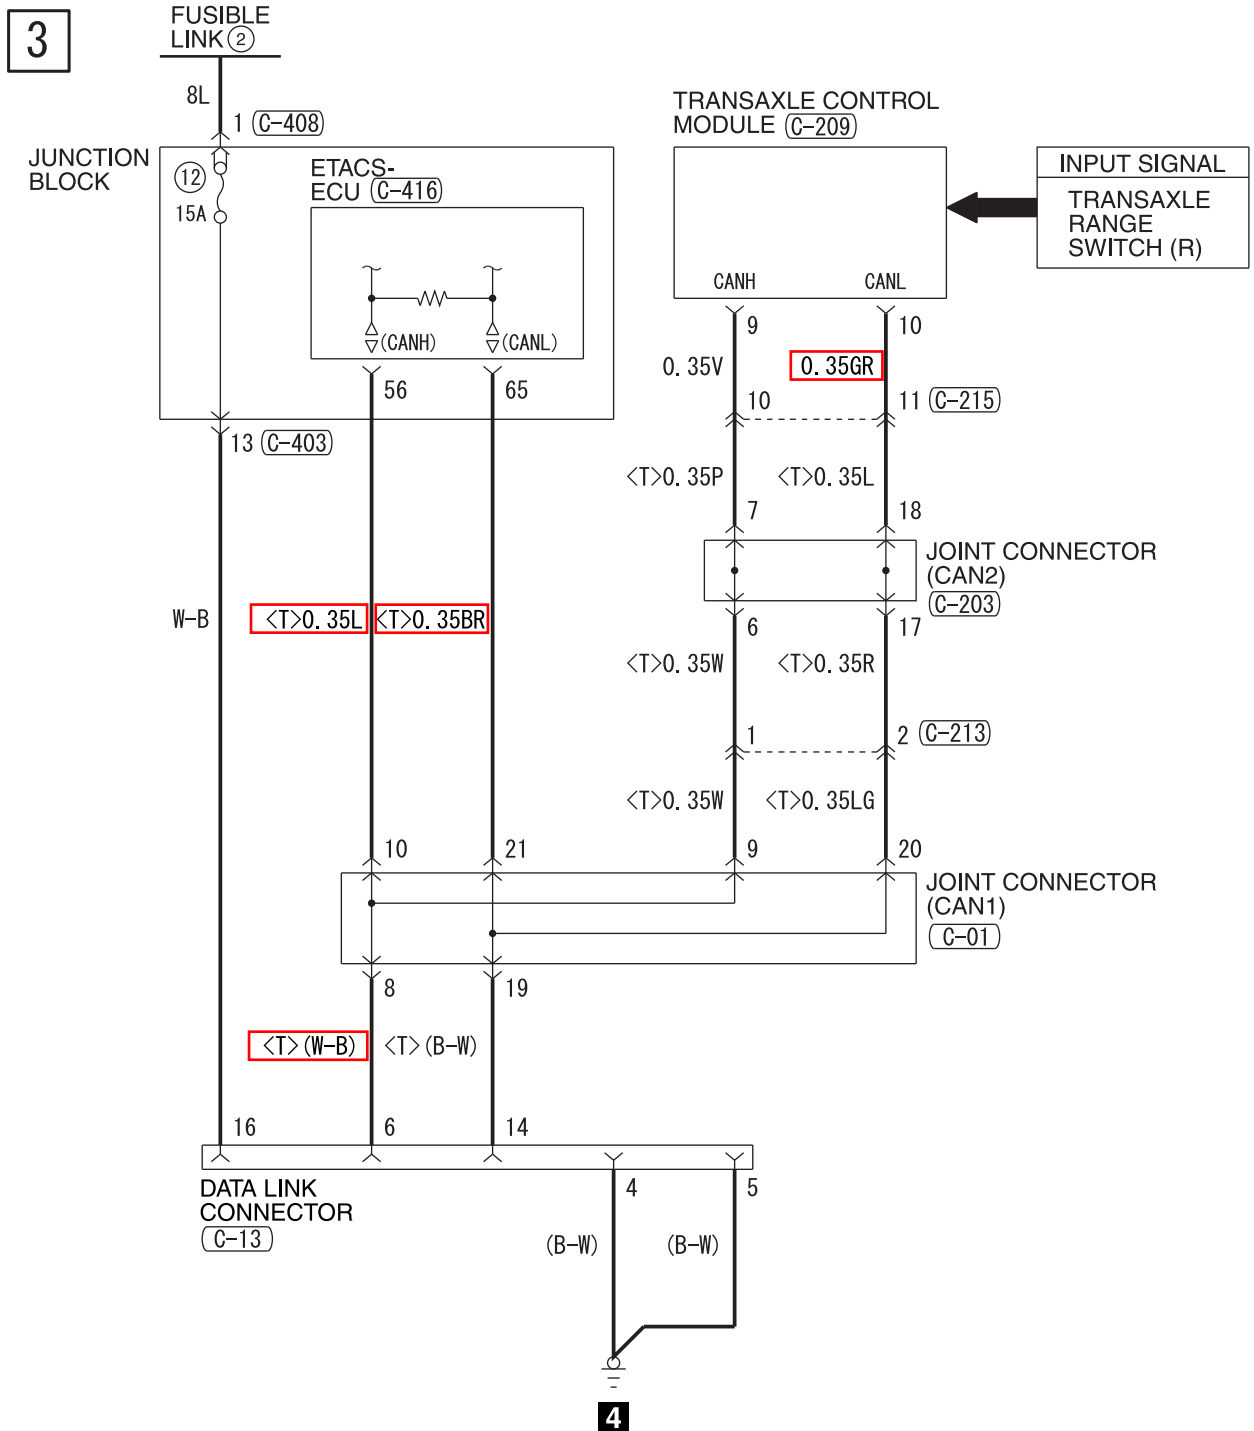

REAR WIPER AND WASHER (CONTINUED)