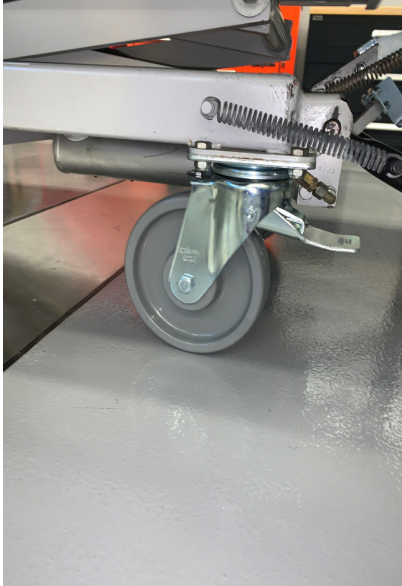

Porsche

Special Tools & Equipment

New - Blitz Table Replacement Castors

Technical Support

2002

USA Only

Porsche Special Tools & Equipment has received many concerns over the past years about the failure of Blitz Table (VAS 6832) castors. We have been working with the world renowned castor company Blicke (2 years approximately) from Germany, that has a North American distribution warehouse near PCNA. This castor company has taken the time to research and test our original castors to find out why they fail. The end result is that the type of Poly (Ester/Urethane) used in the composition of the castor wheel is known to absorb moisture over time. In regions of the U.S. this type of moisture incursion could be at a higher risk in areas with high moisture content in the atmosphere (coastal regions) . With many months of testing at PCNA and the new manufacturer, Porsche Special Tools & Equipment is ready to release the new replacement castors for our Blitz Tables. You must order two each of the listed part numbers below through POLARIS (Porsche Parts Logistics). We recommend that each dealer replace all four wheels on the first new upgrade from the old wheels to be sure that the table is perfectly balanced. If you have any questions about these new castors, please feel free to contact Porsche Special Tools & Equipment at askthetoolguy@porsche.us. This bulletin replaces bulletin # SPTL 1662.

New Products

Front Swivel Castor w/Brake

PNA941297 | ★ | \$191.73 ea/Must order Qty (2)

Model lines	All
Use	Used for replacement of front castor with brake on VAS 6832 Blitz Table
Workshop Manual	N/A
Order Number	PNA941297
Supplier	Porsche Special Tools & Equipment
Availability	Immediate Availability