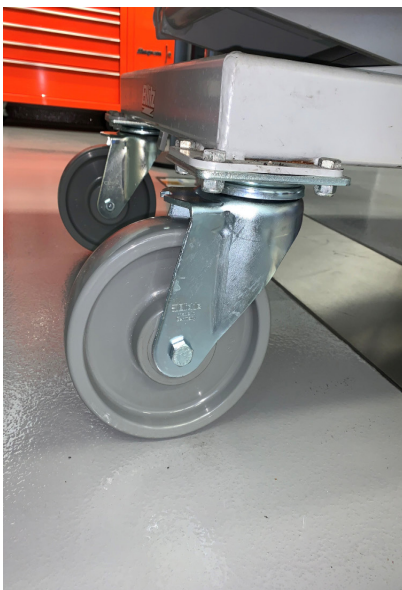

Rear Swivel Castor w/o Brake

PNA912758 | ★ | $130.17 ea/Must order Qty (2)

Model lines	All
Use	Used for replacement of front castor w/o brake on VAS 6832 Blitz Table
Workshop Manual	N/A
Order Number	PNA912758
Supplier	Porsche Special Tools & Equipment
Availability	Immediate Availability

Note *Note Dealer must order quantity of 2 for Rear two castors. We recommend that you replace all castors when updating to the new castor to assure that the balance of the table is correct.