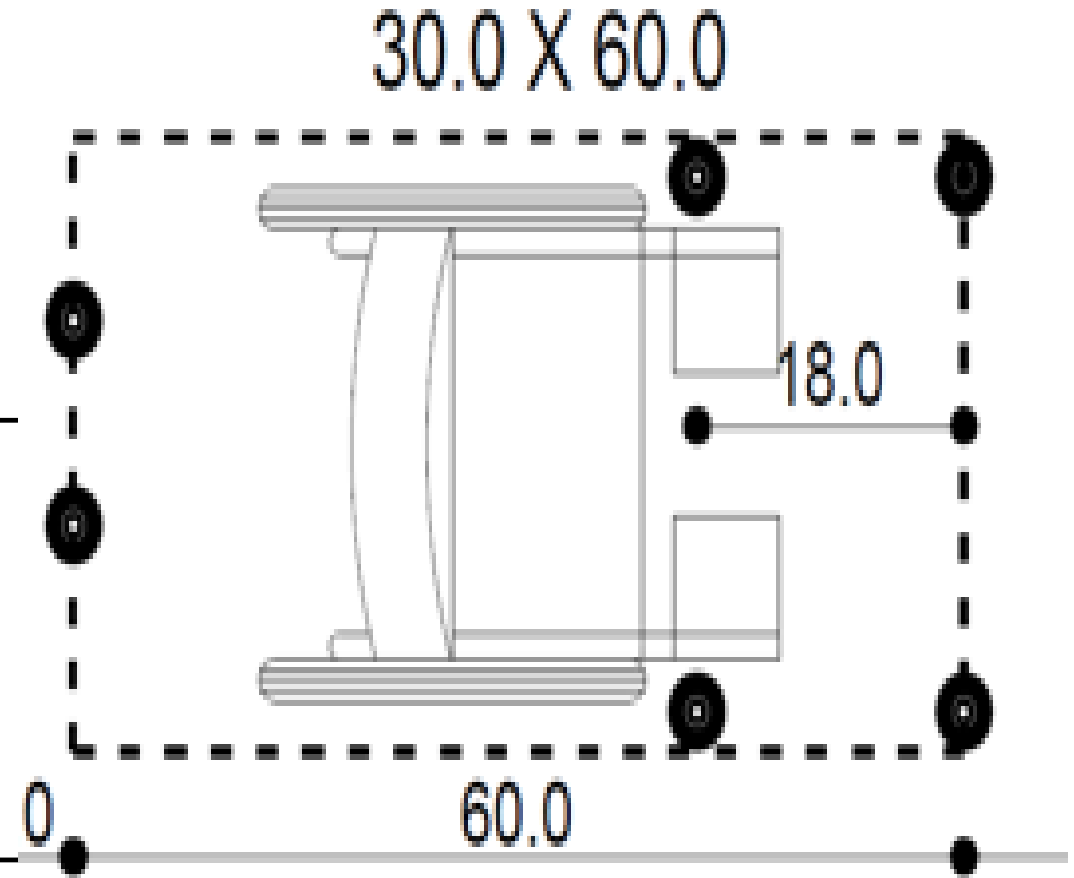

New Release

Six (6) piece Slide-n-Click wheelchair restraint hardware sales options are now available for immediate sale. When ordering, simply comment your maximum footprint depth when you forward your quotes to your TBB seating analysts.

Features and Benefits

- Allows flexibility to use expanded restraint positions over the default 48” position footprint.
- Up to 60” of floor space can be designated/dedicated to a single restraint position.

Ordering

Options	Description	Feature Status
B7083-44-000	SLIDE N CLICK 6-PUCK MOUNTING	Released.
D1177-08-001	HARDWARE-SLIDE N CLICK 6-PUCK	Released.

☒ Saf-T-Liner C2	☒ Saf-T-Liner HDX	☒ Saf-T-Liner EFX
☒ Minotour DRW	☐ Minotour SRW	☐ Minotrek